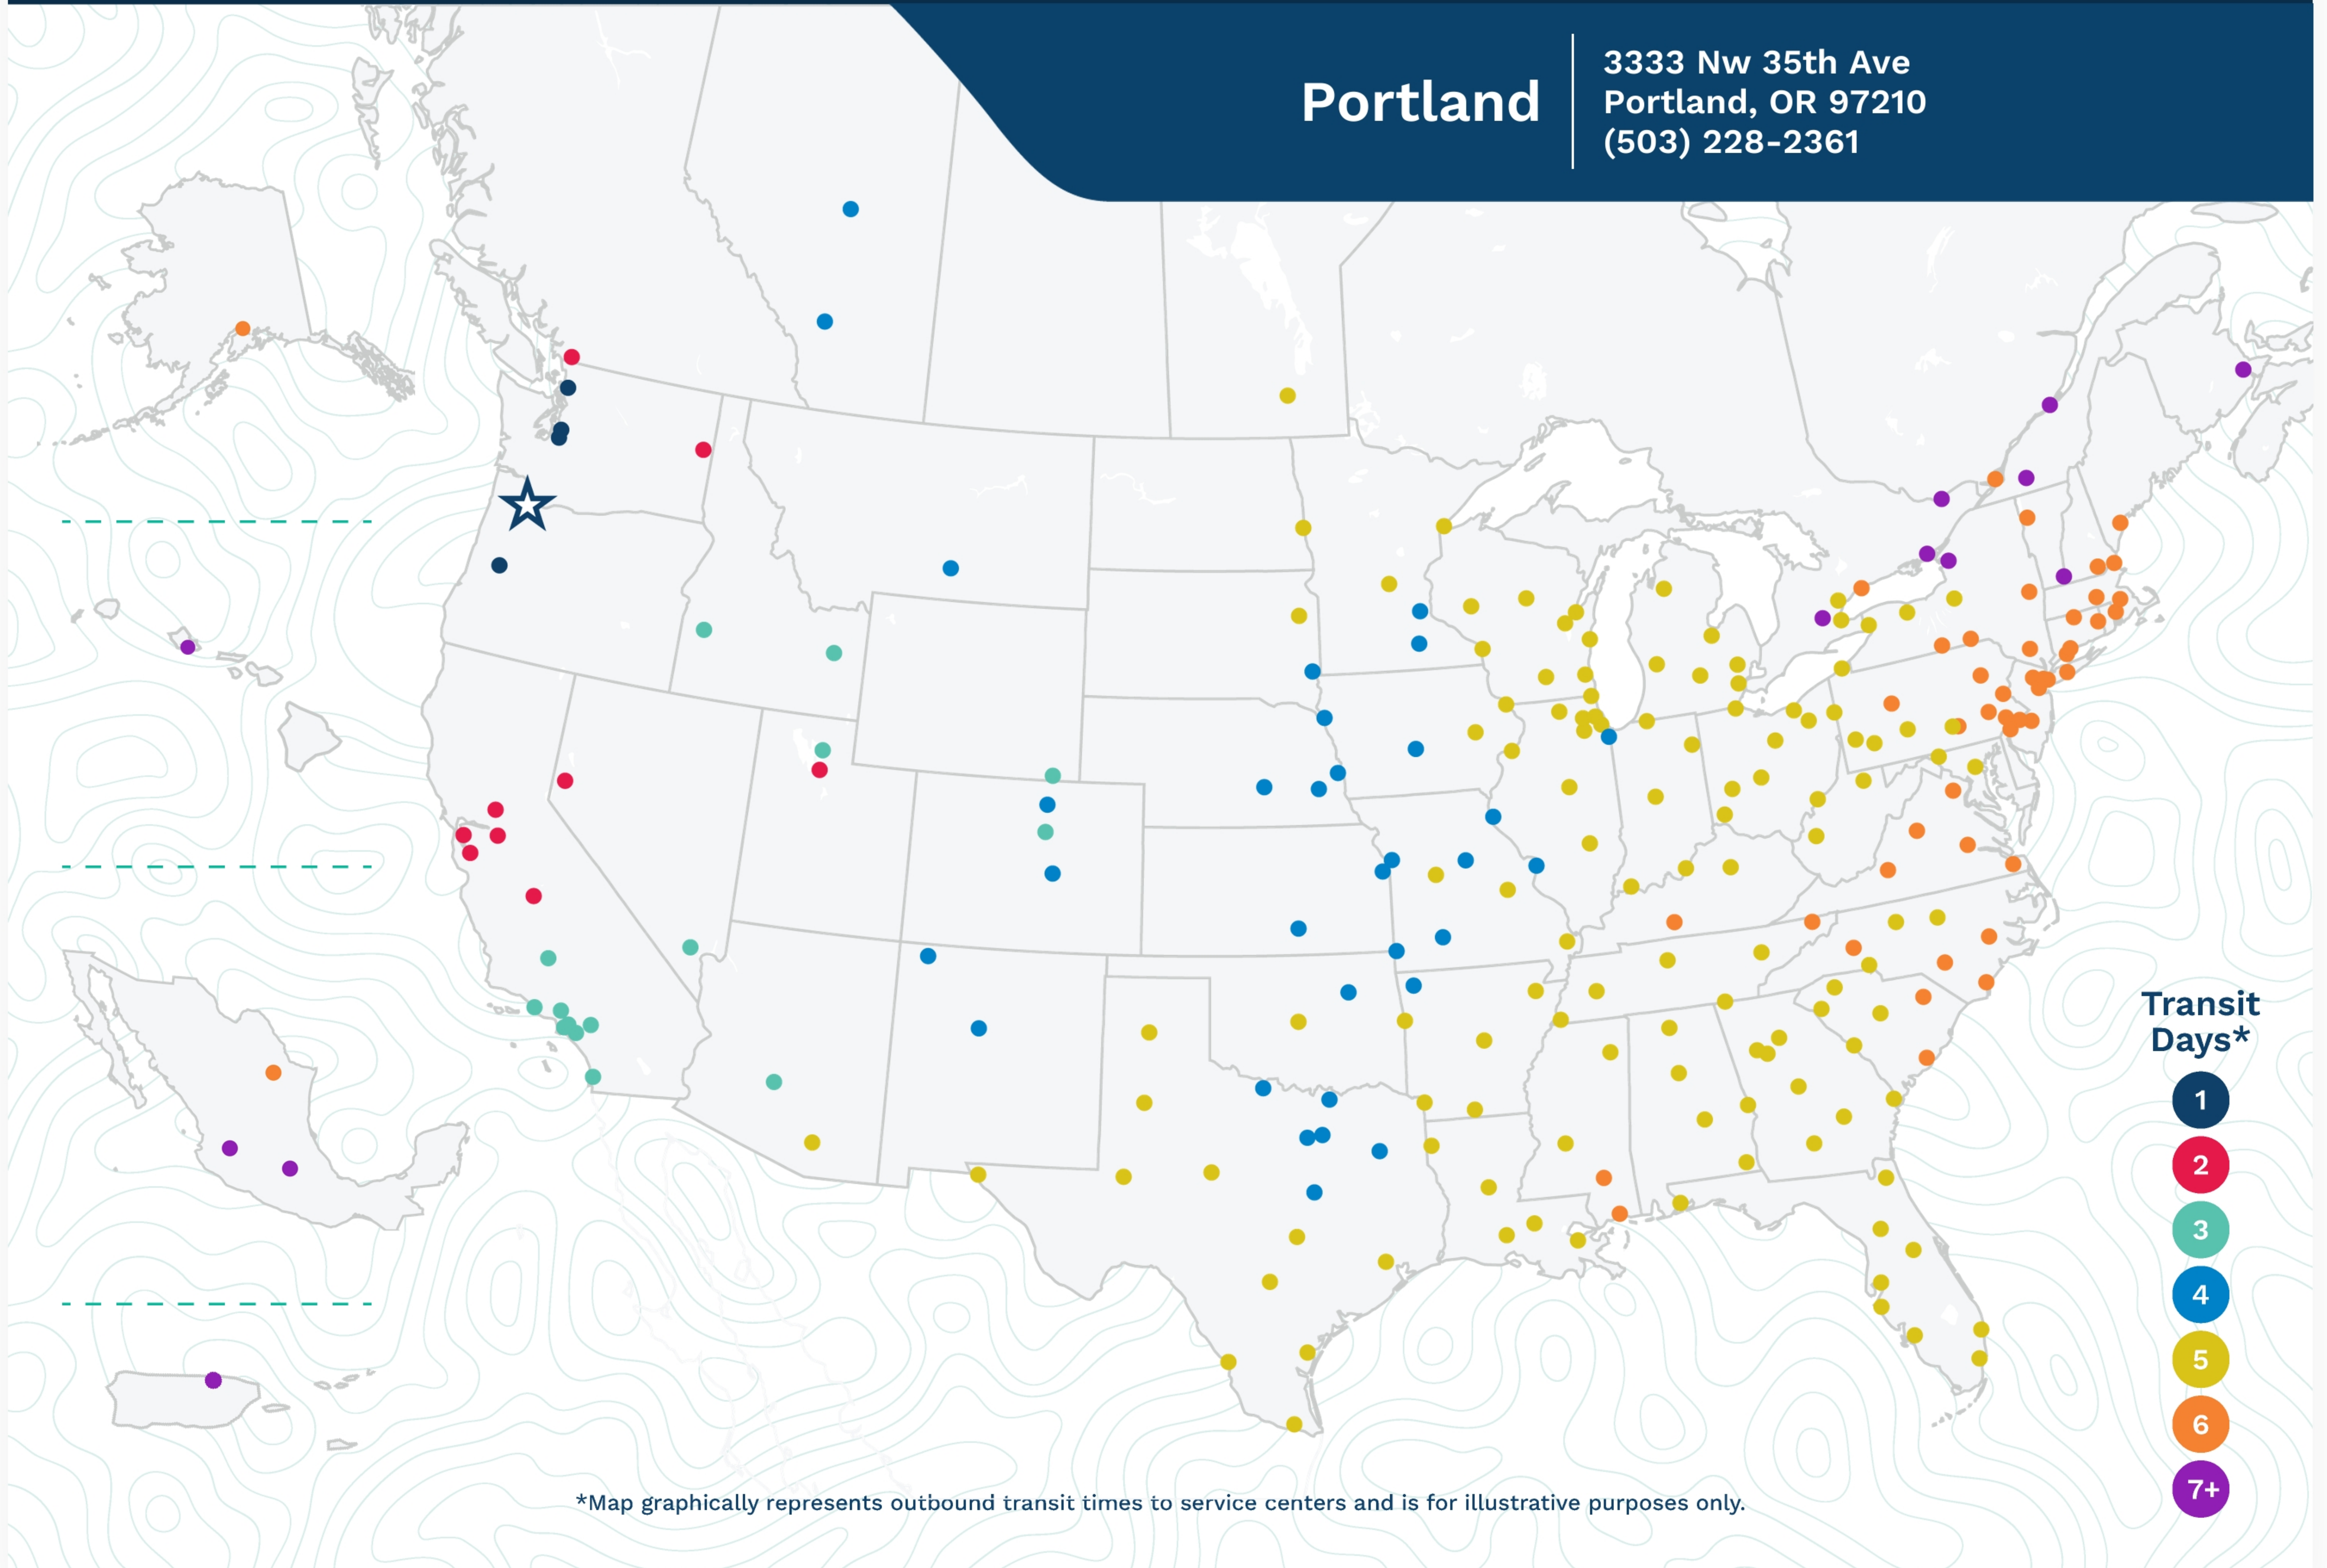

Portland

3333 Nw 35th Ave
Portland, OR 97210
(503) 228-2361

*Map graphically represents outbound transit times to service centers and is for illustrative purposes only.