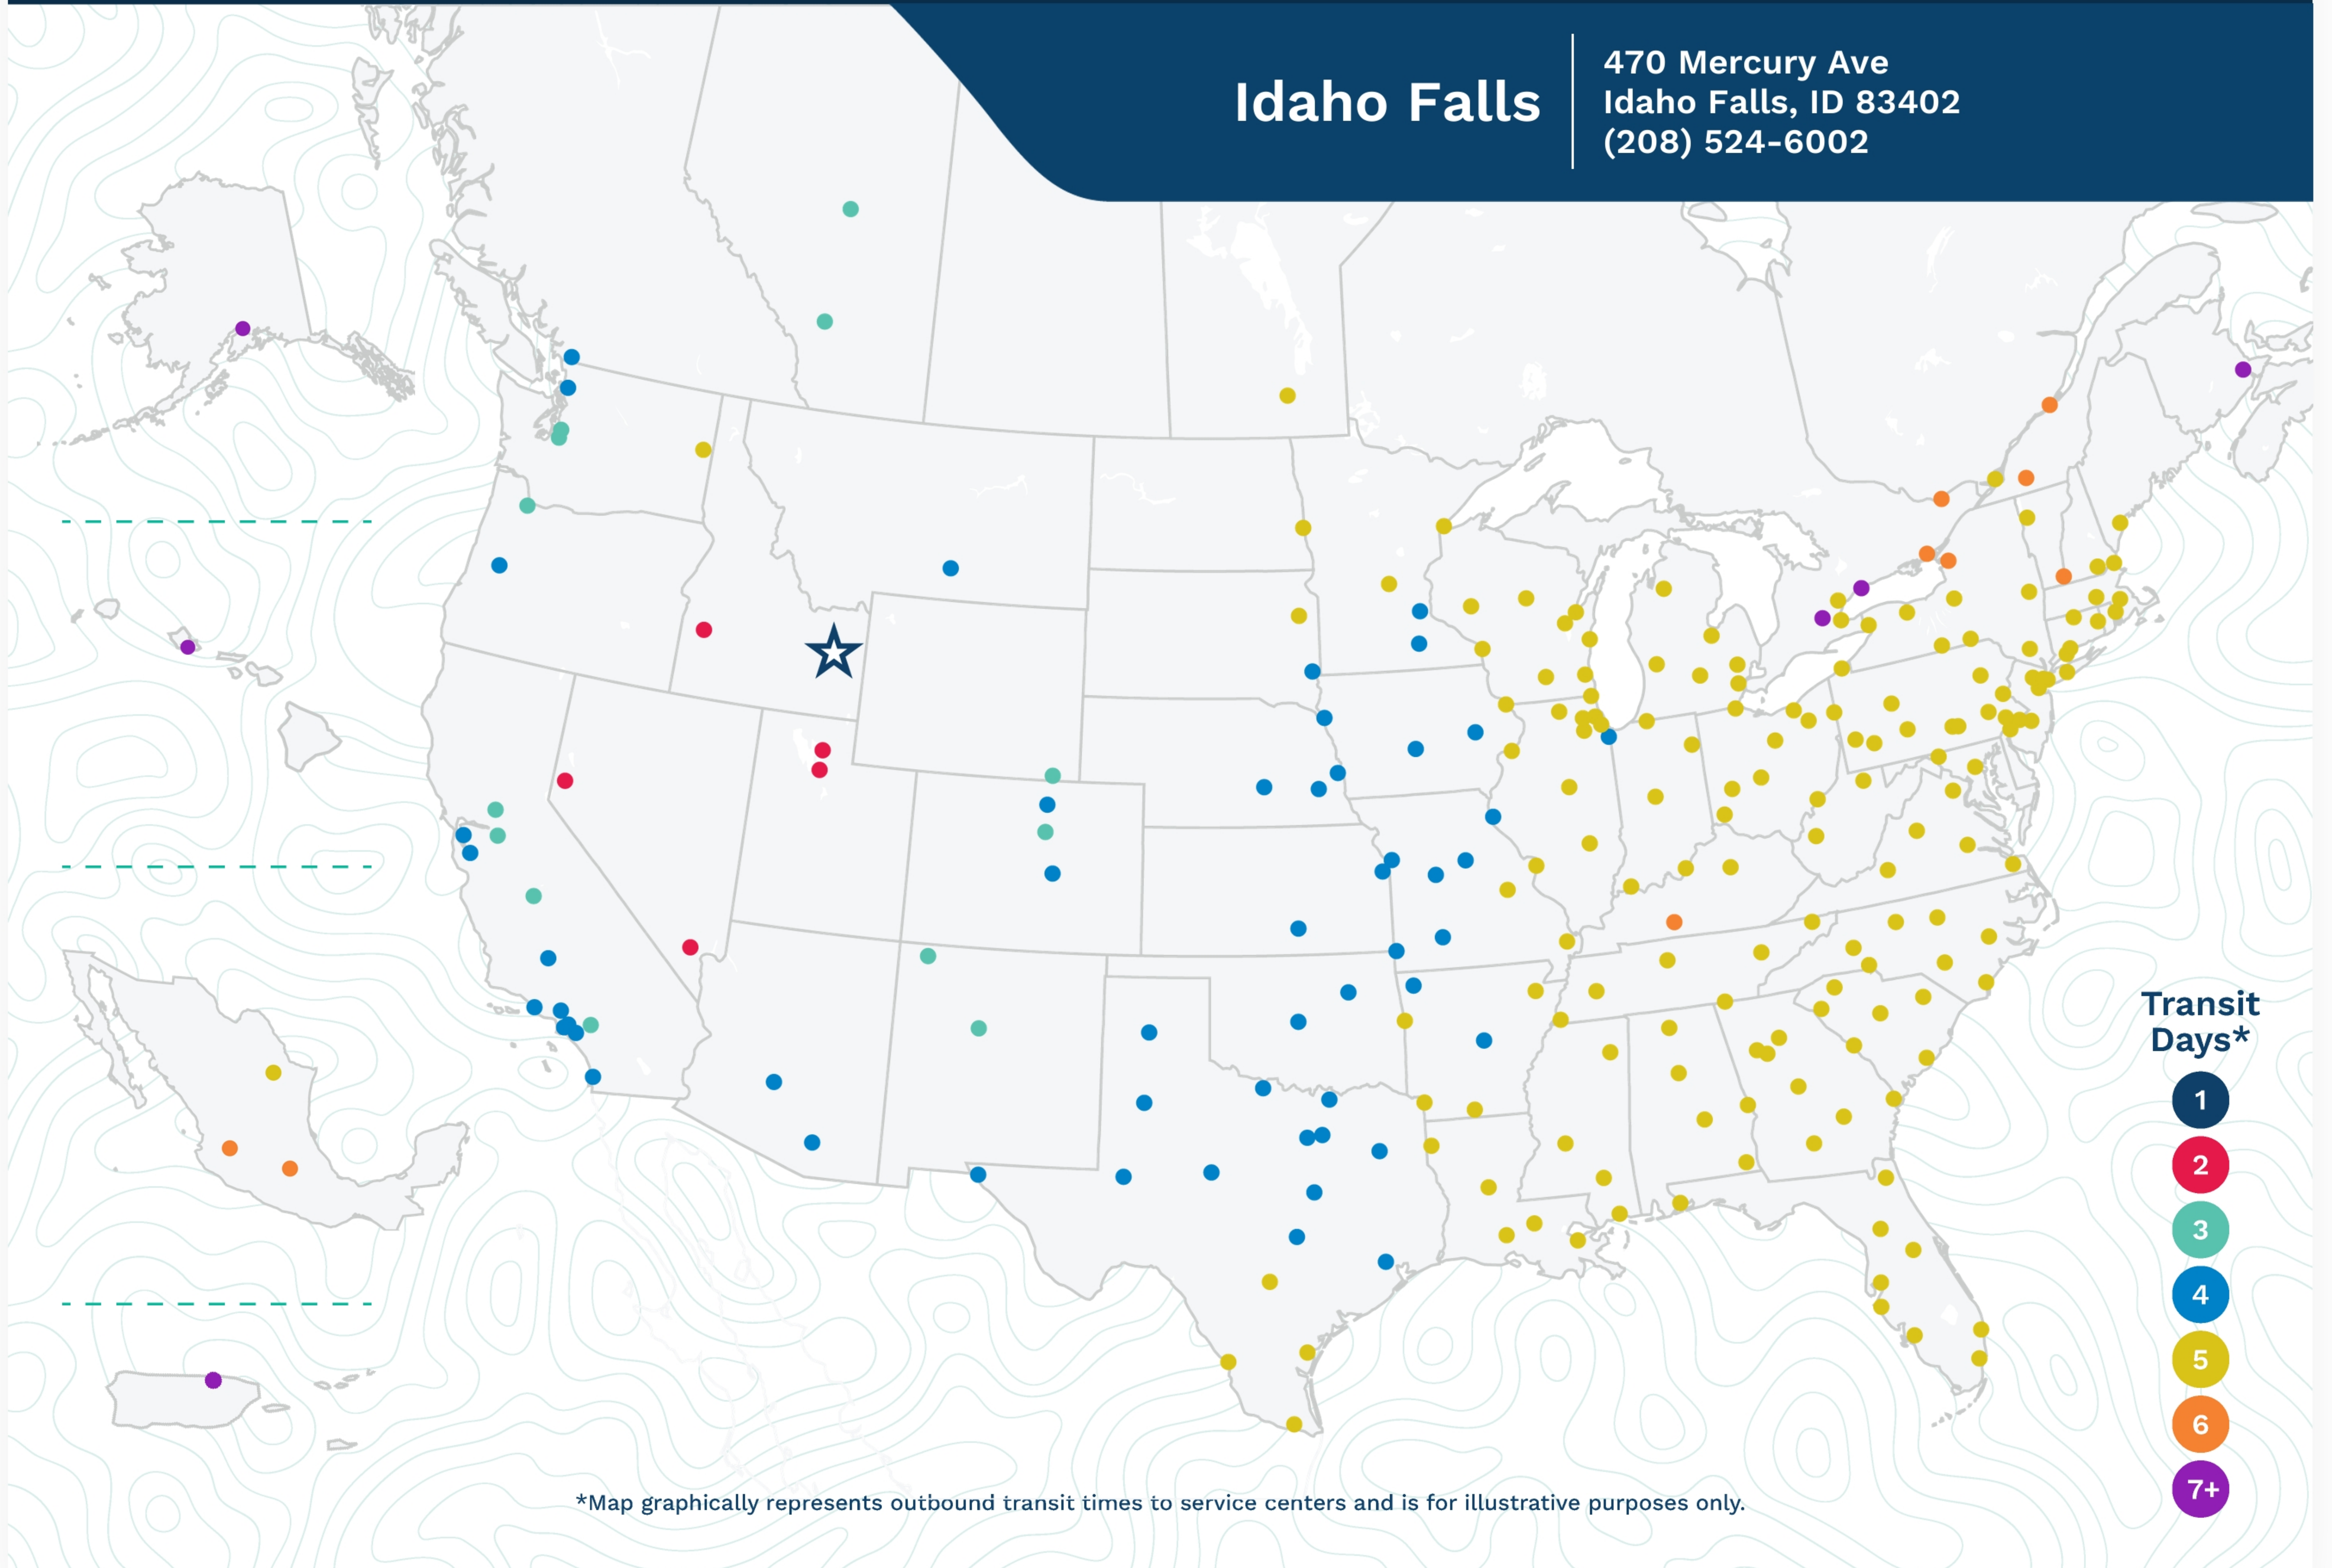

Idaho Falls

470 Mercury Ave
Idaho Falls, ID 83402
(208) 524-6002

*Map graphically represents outbound transit times to service centers and is for illustrative purposes only.