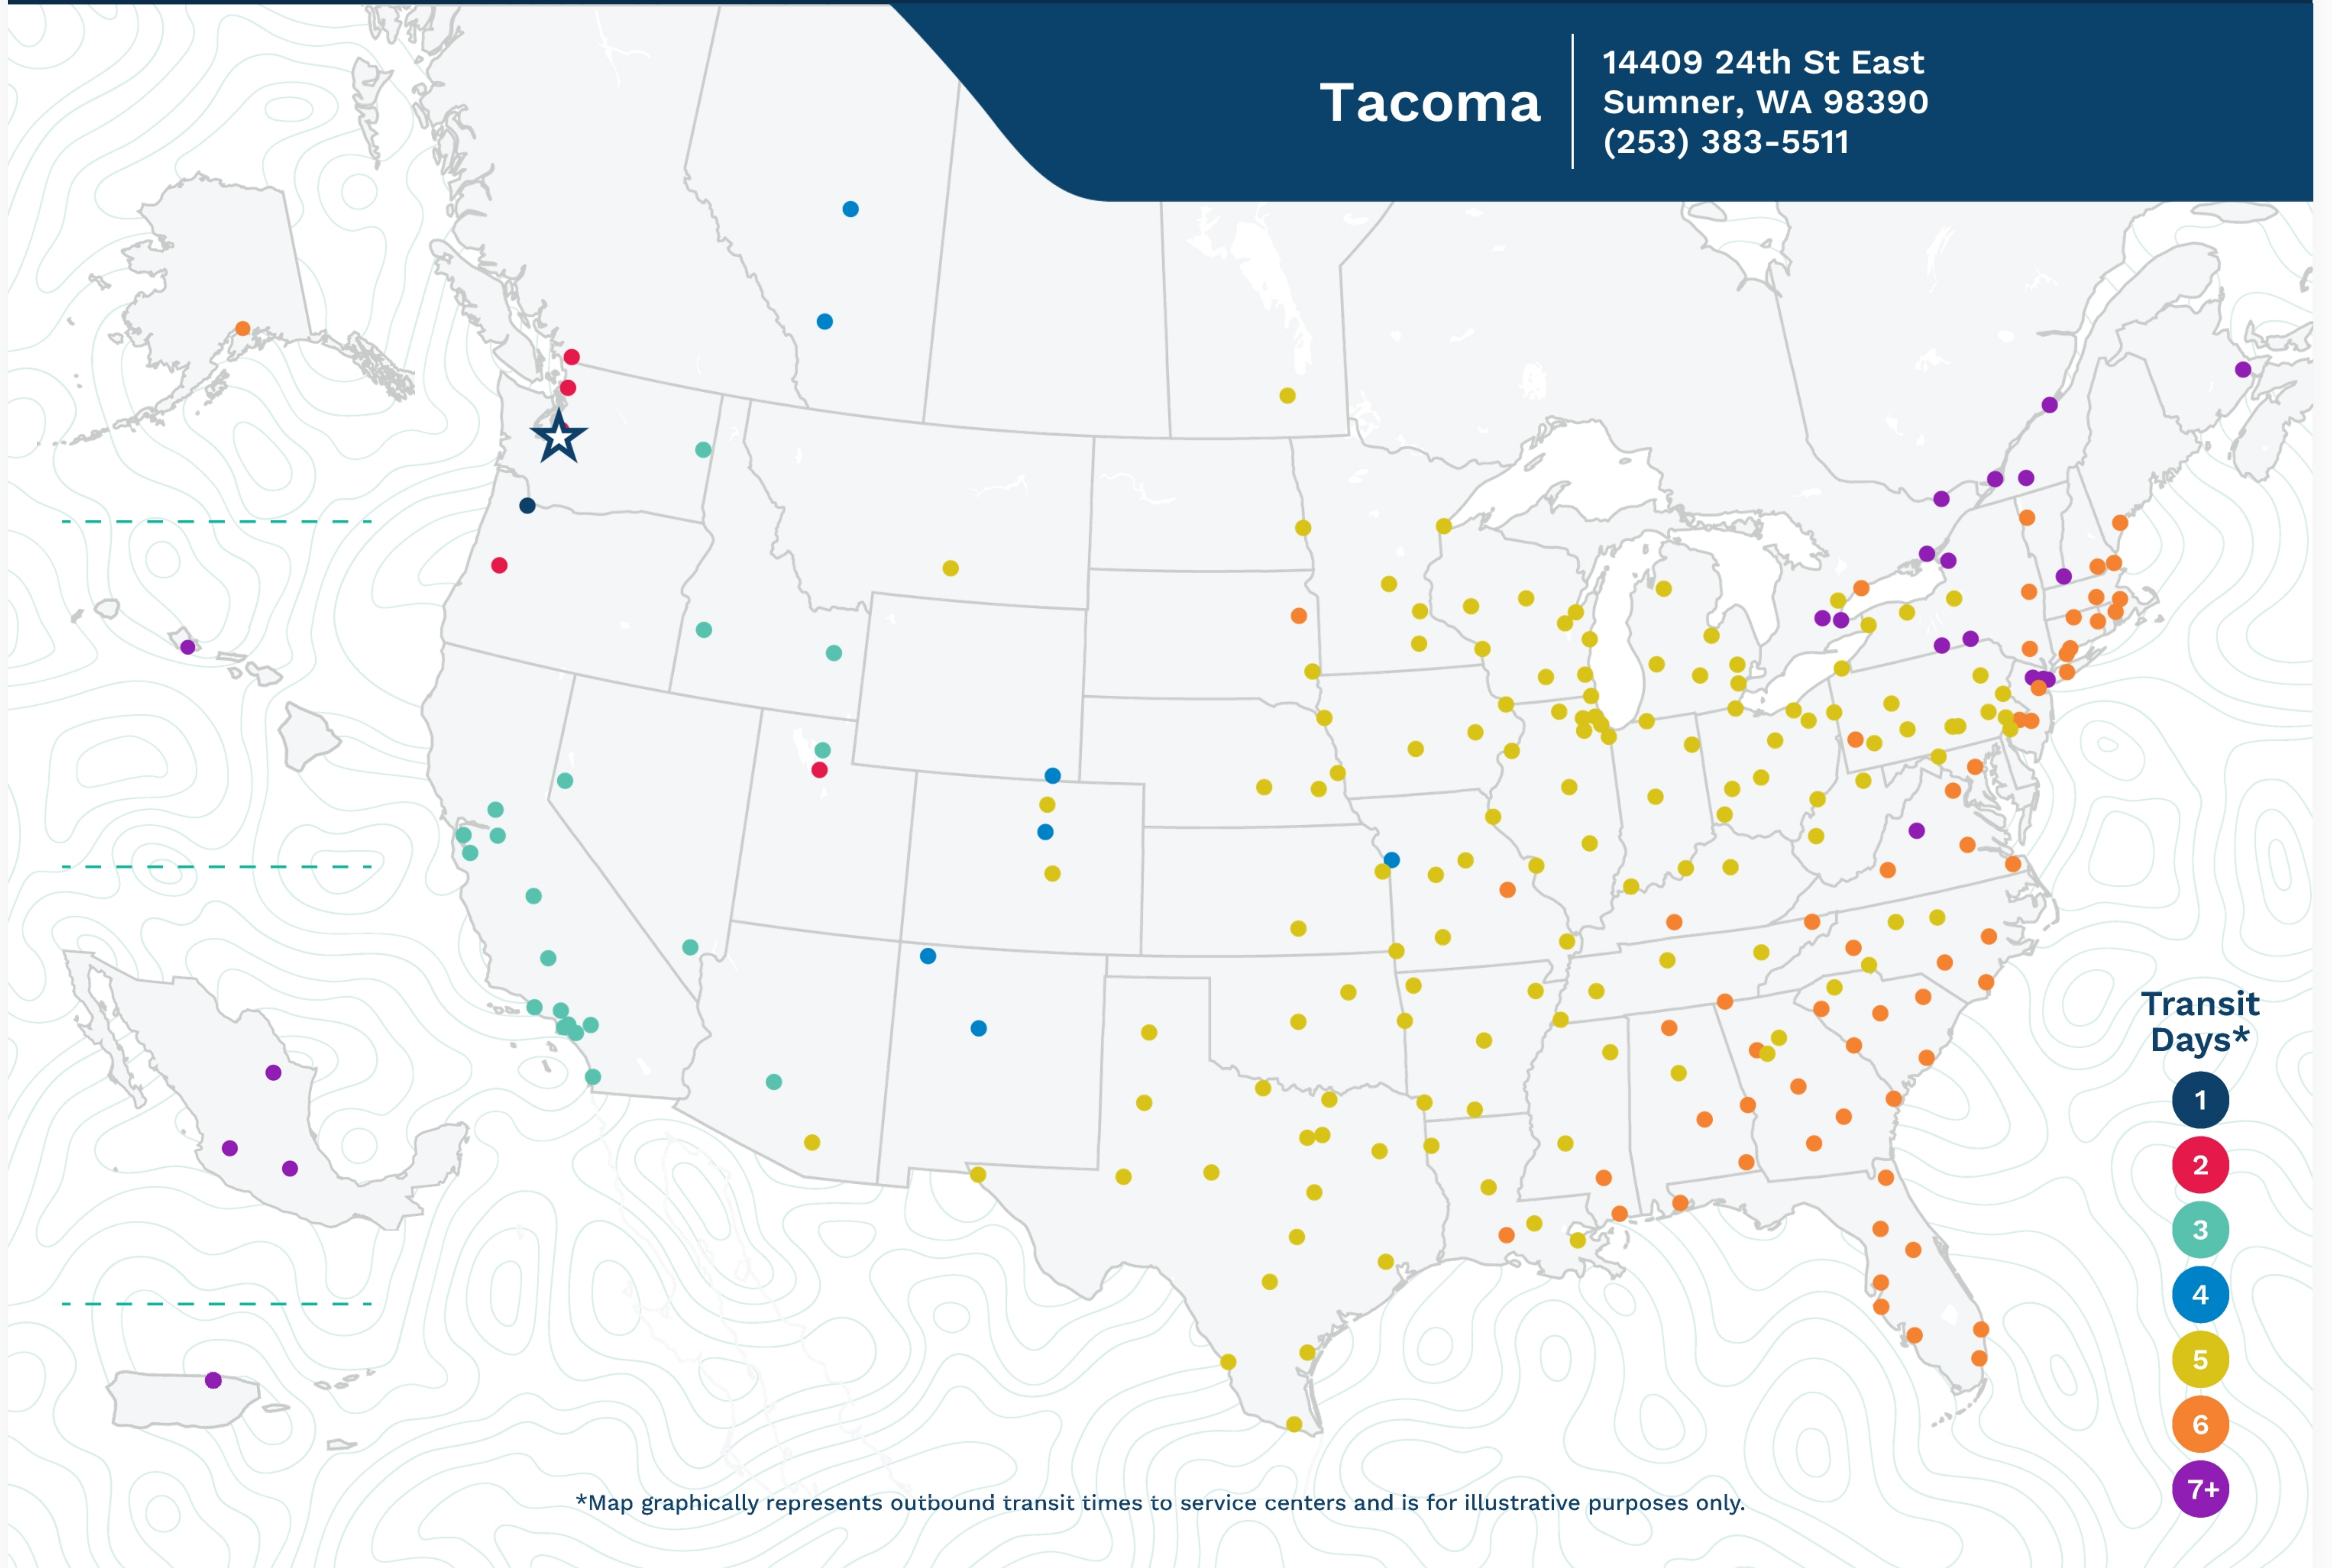

Tacoma

14409 24th St East  
Sumner, WA 98390  
(253) 383-5511

\*Map graphically represents outbound transit times to service centers and is for illustrative purposes only.