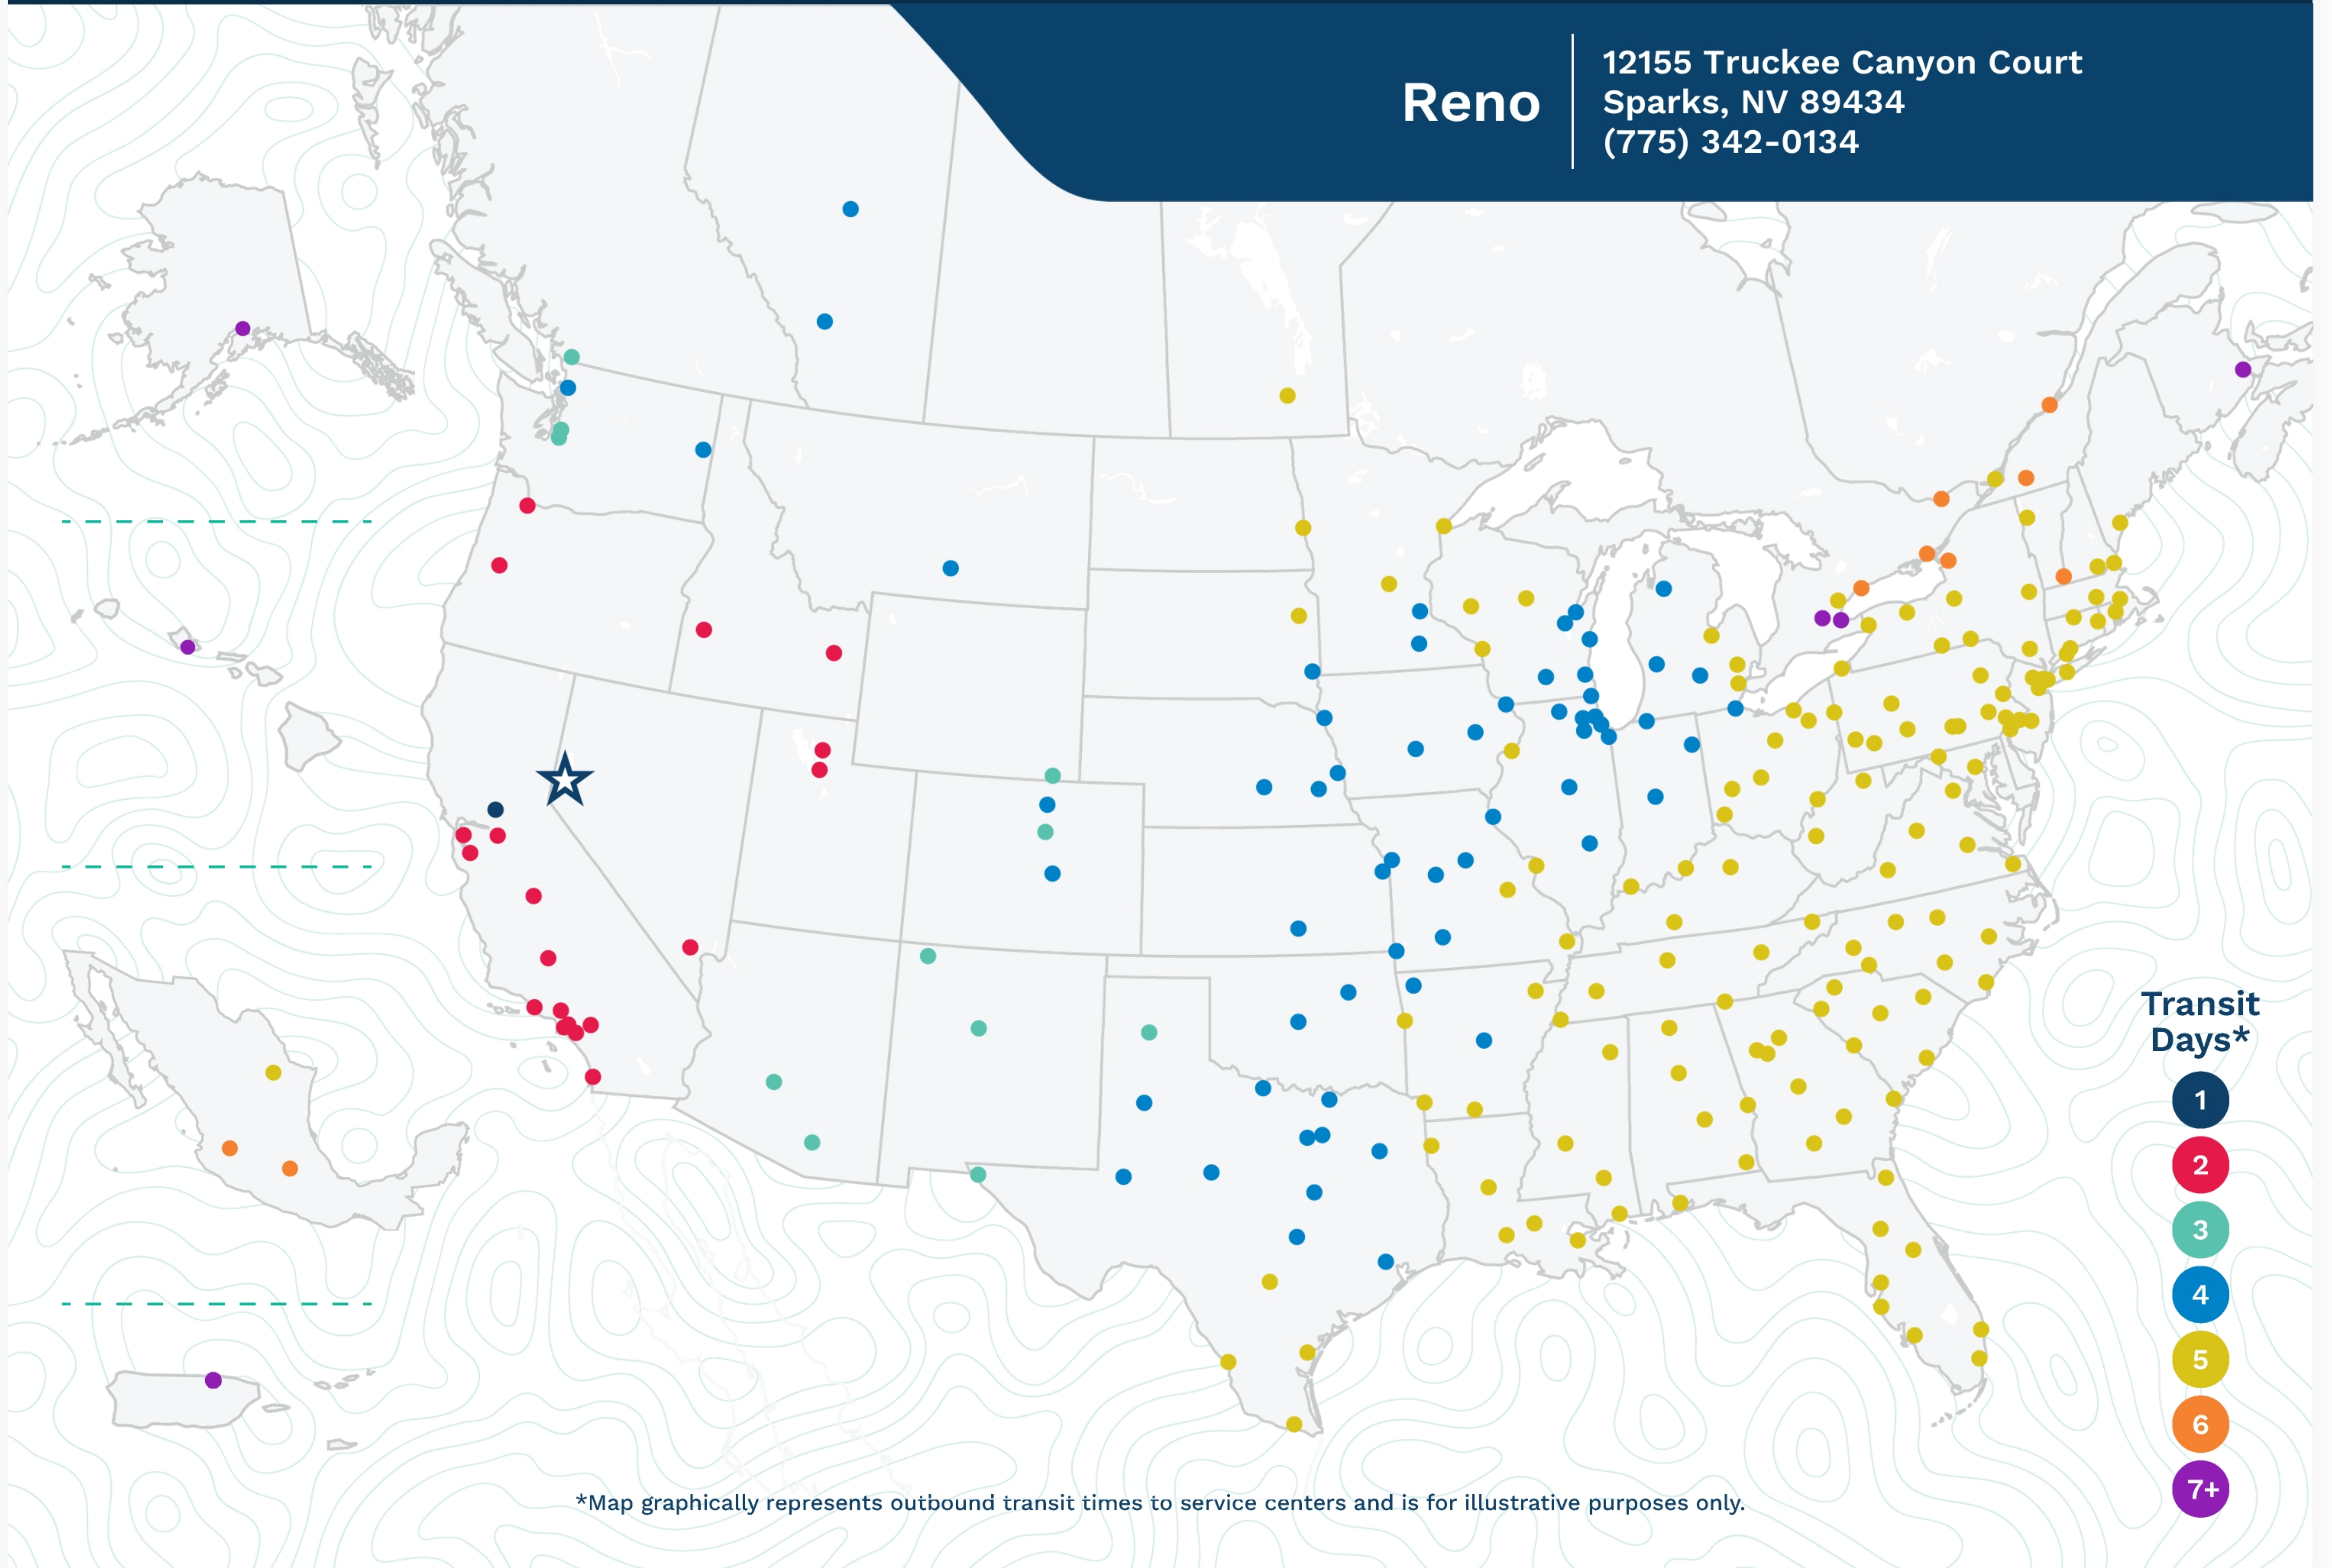

Advertised Transit Times

via the ABF Freight® Network

Reno

12155 Truckee Canyon Court
Sparks, NV 89434
(775) 342-0134

*Map graphically represents outbound transit times to service centers and is for illustrative purposes only.