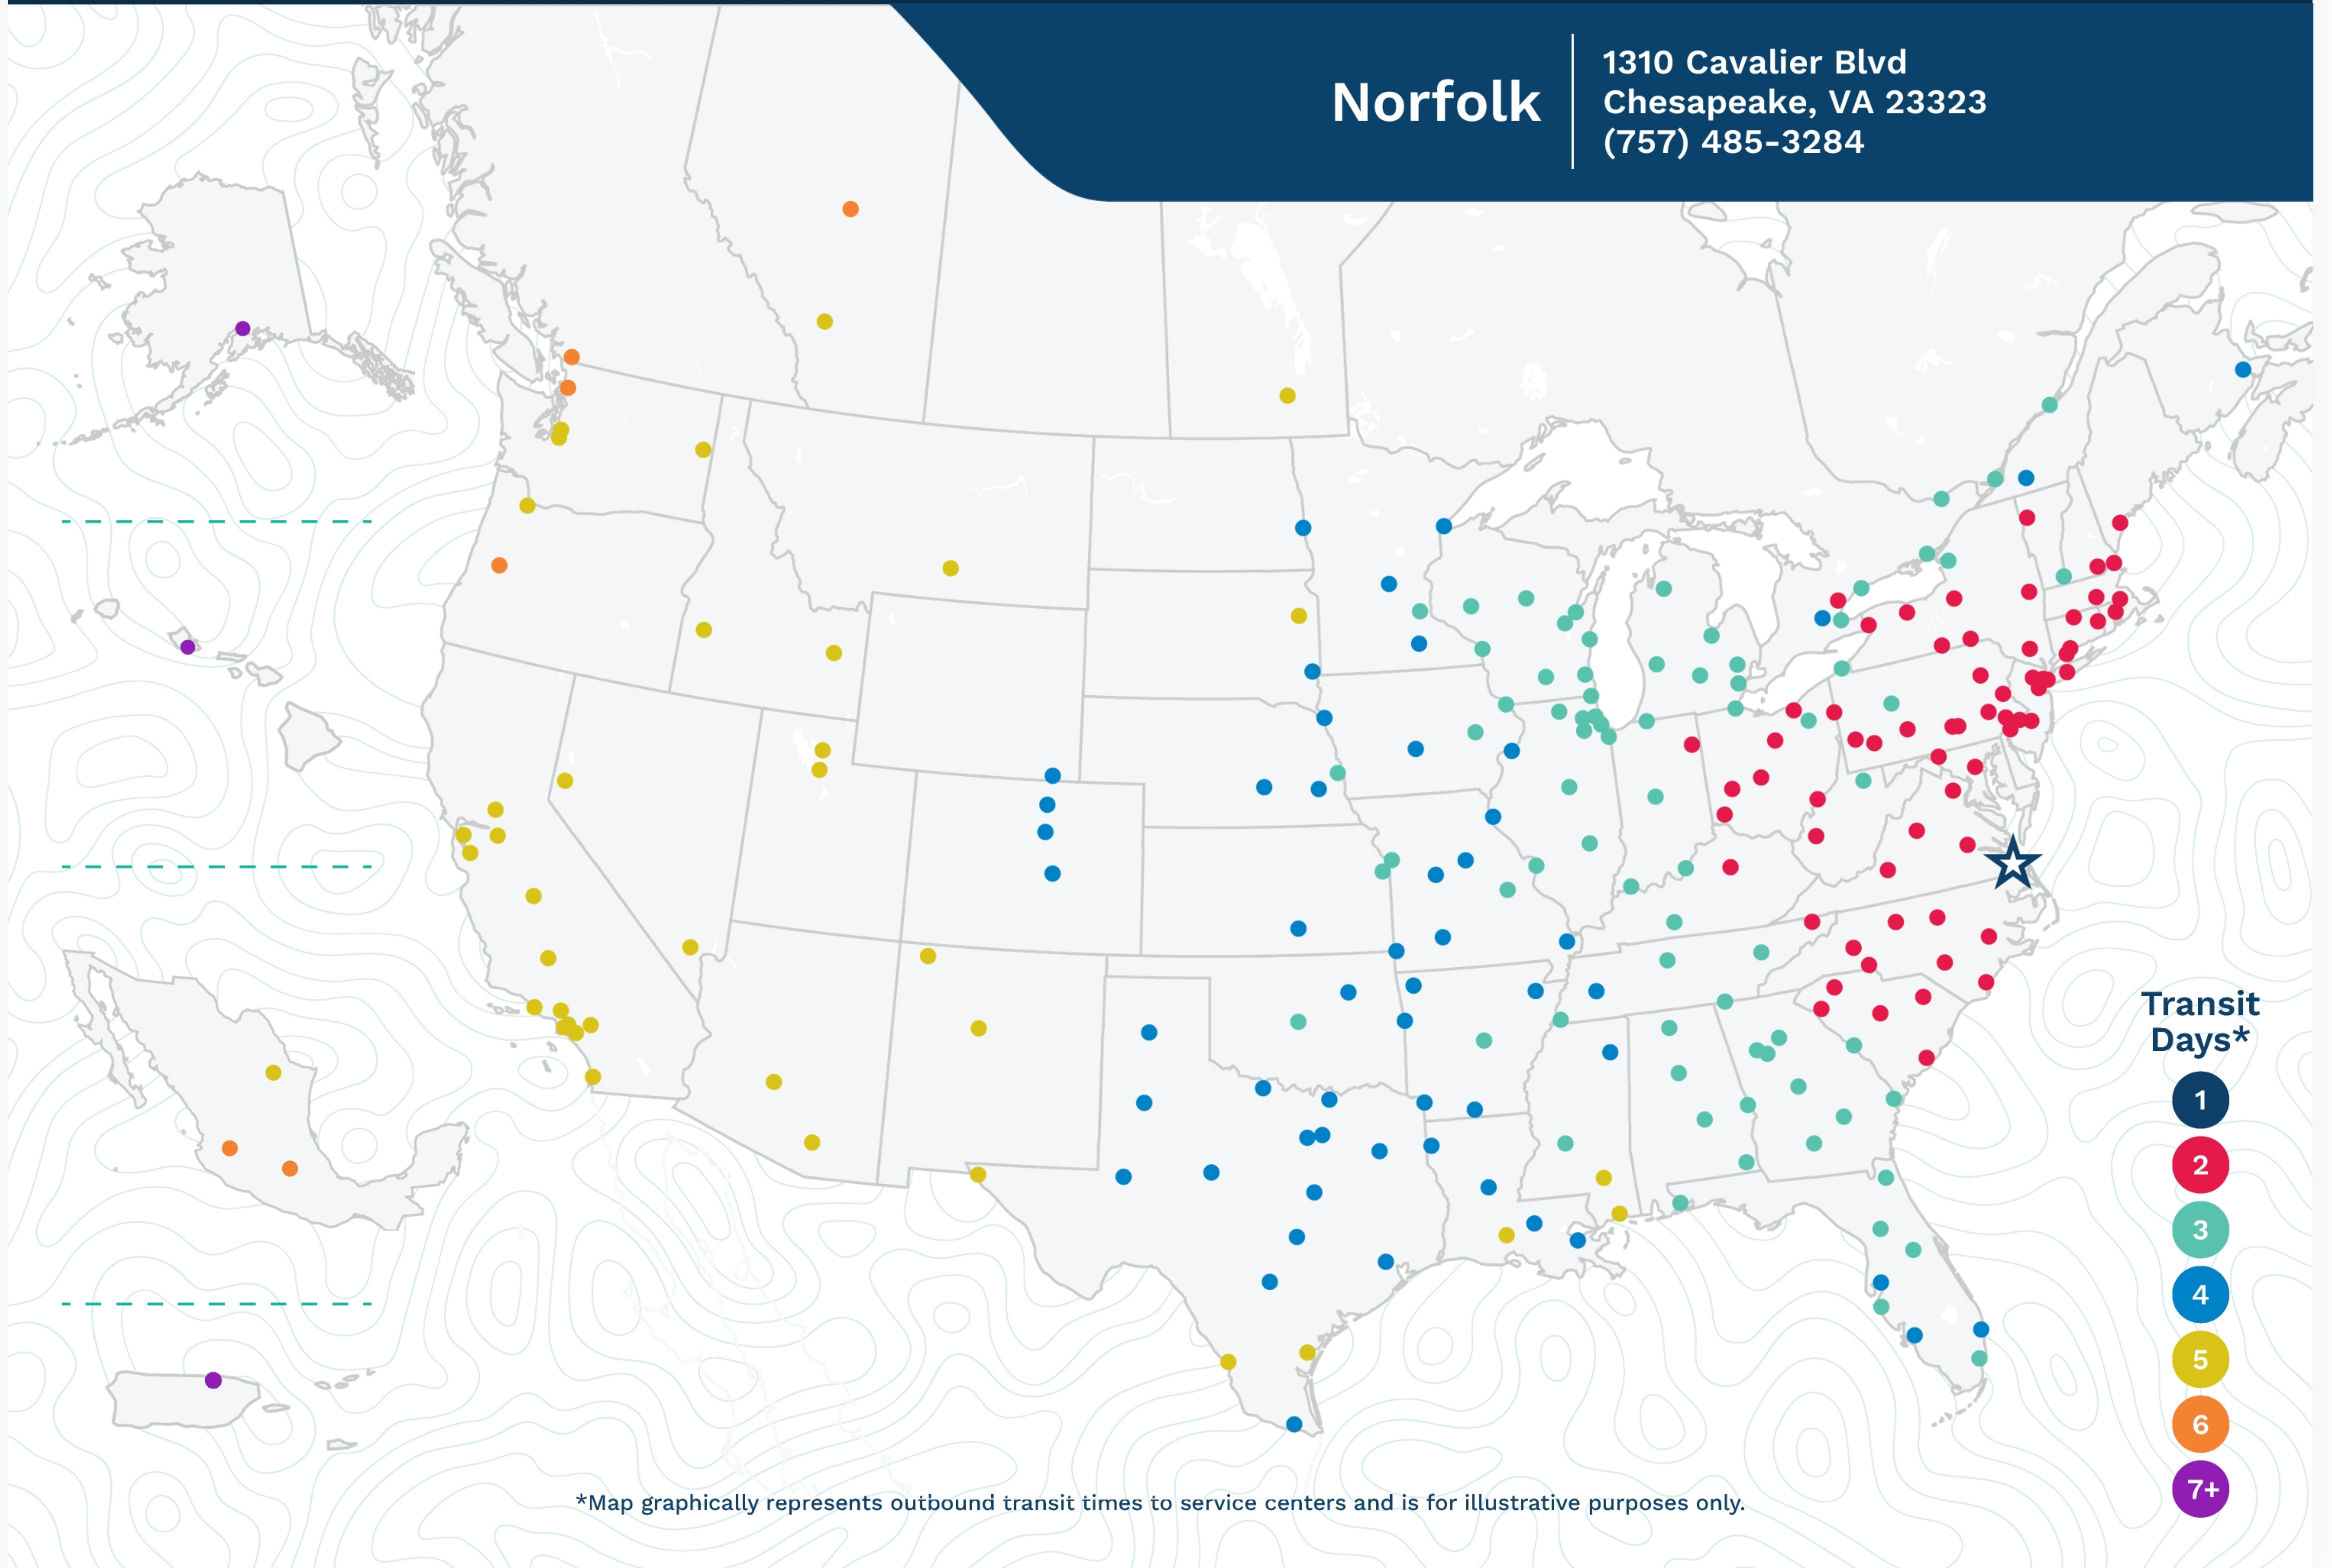

Advertised Transit Times

via the ABF Freight® Network

Norfolk

1310 Cavalier Blvd
Chesapeake, VA 23323
(757) 485-3284

*Map graphically represents outbound transit times to service centers and is for illustrative purposes only.