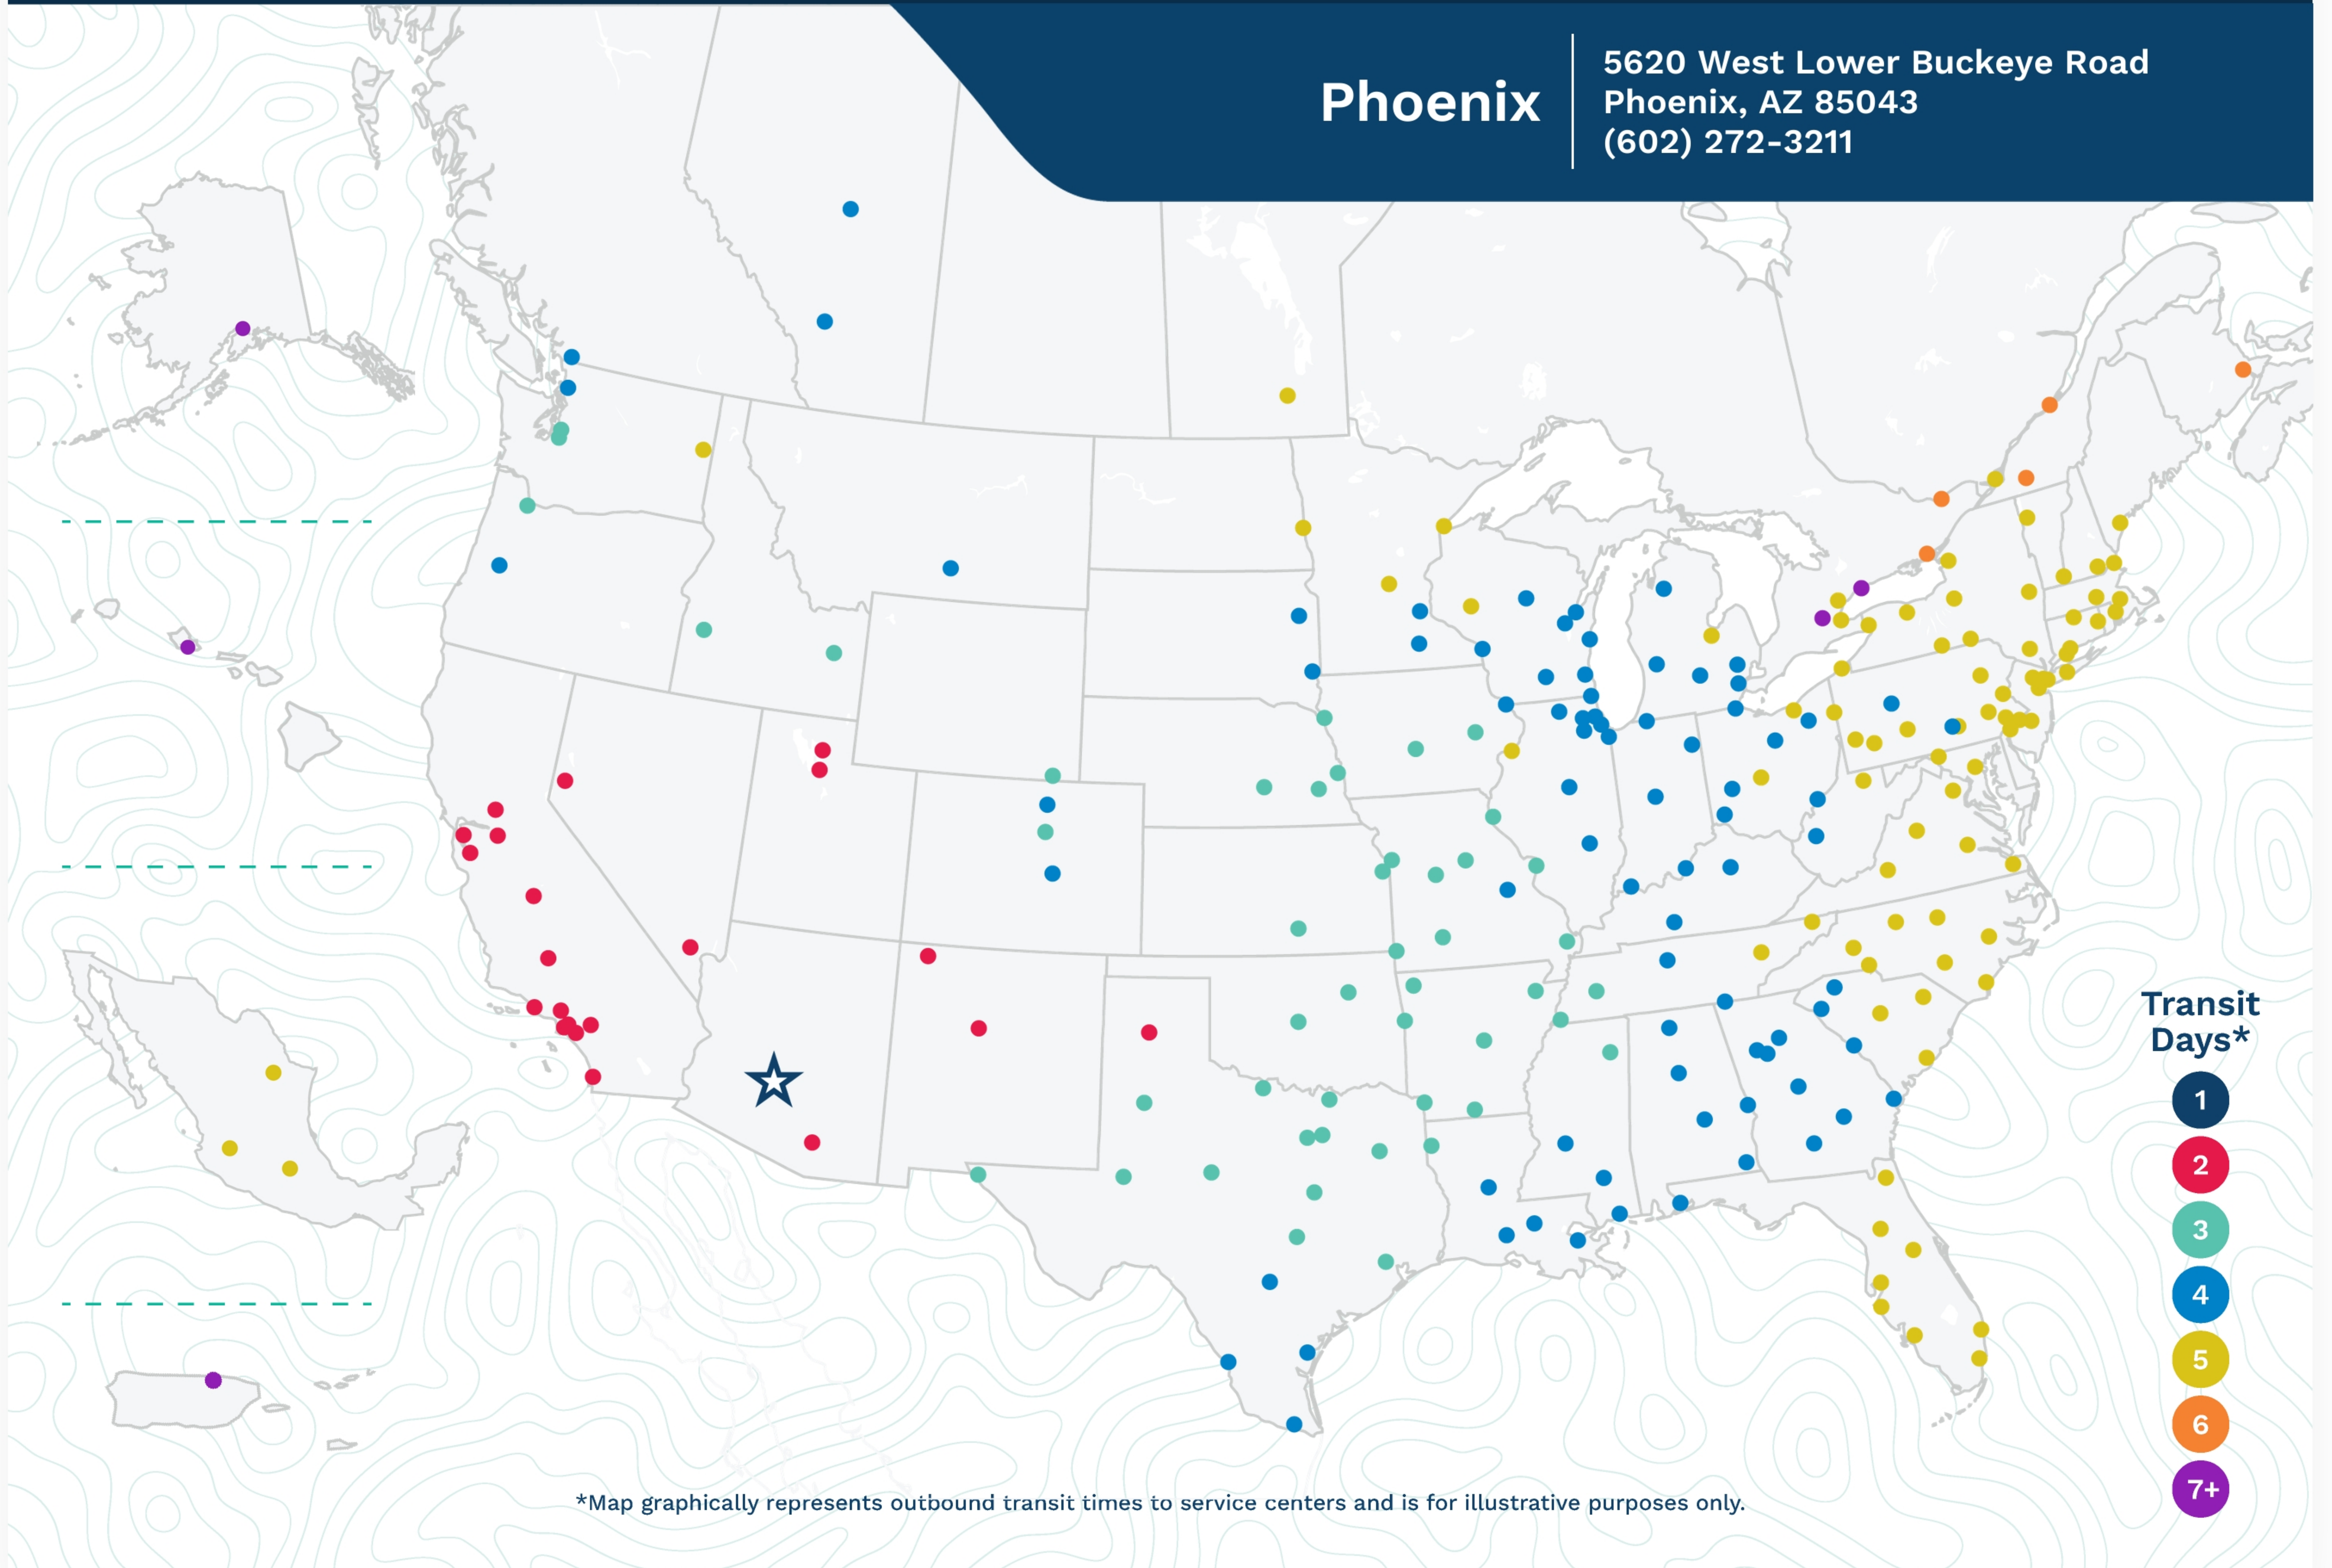

# Advertised Transit Times

via the ABF Freight® Network

**Phoenix**

5620 West Lower Buckeye Road  
Phoenix, AZ 85043  
(602) 272-3211

Transit Days\*

- 1
- 2
- 3
- 4
- 5
- 6
- 7+

\*Map graphically represents outbound transit times to service centers and is for illustrative purposes only.