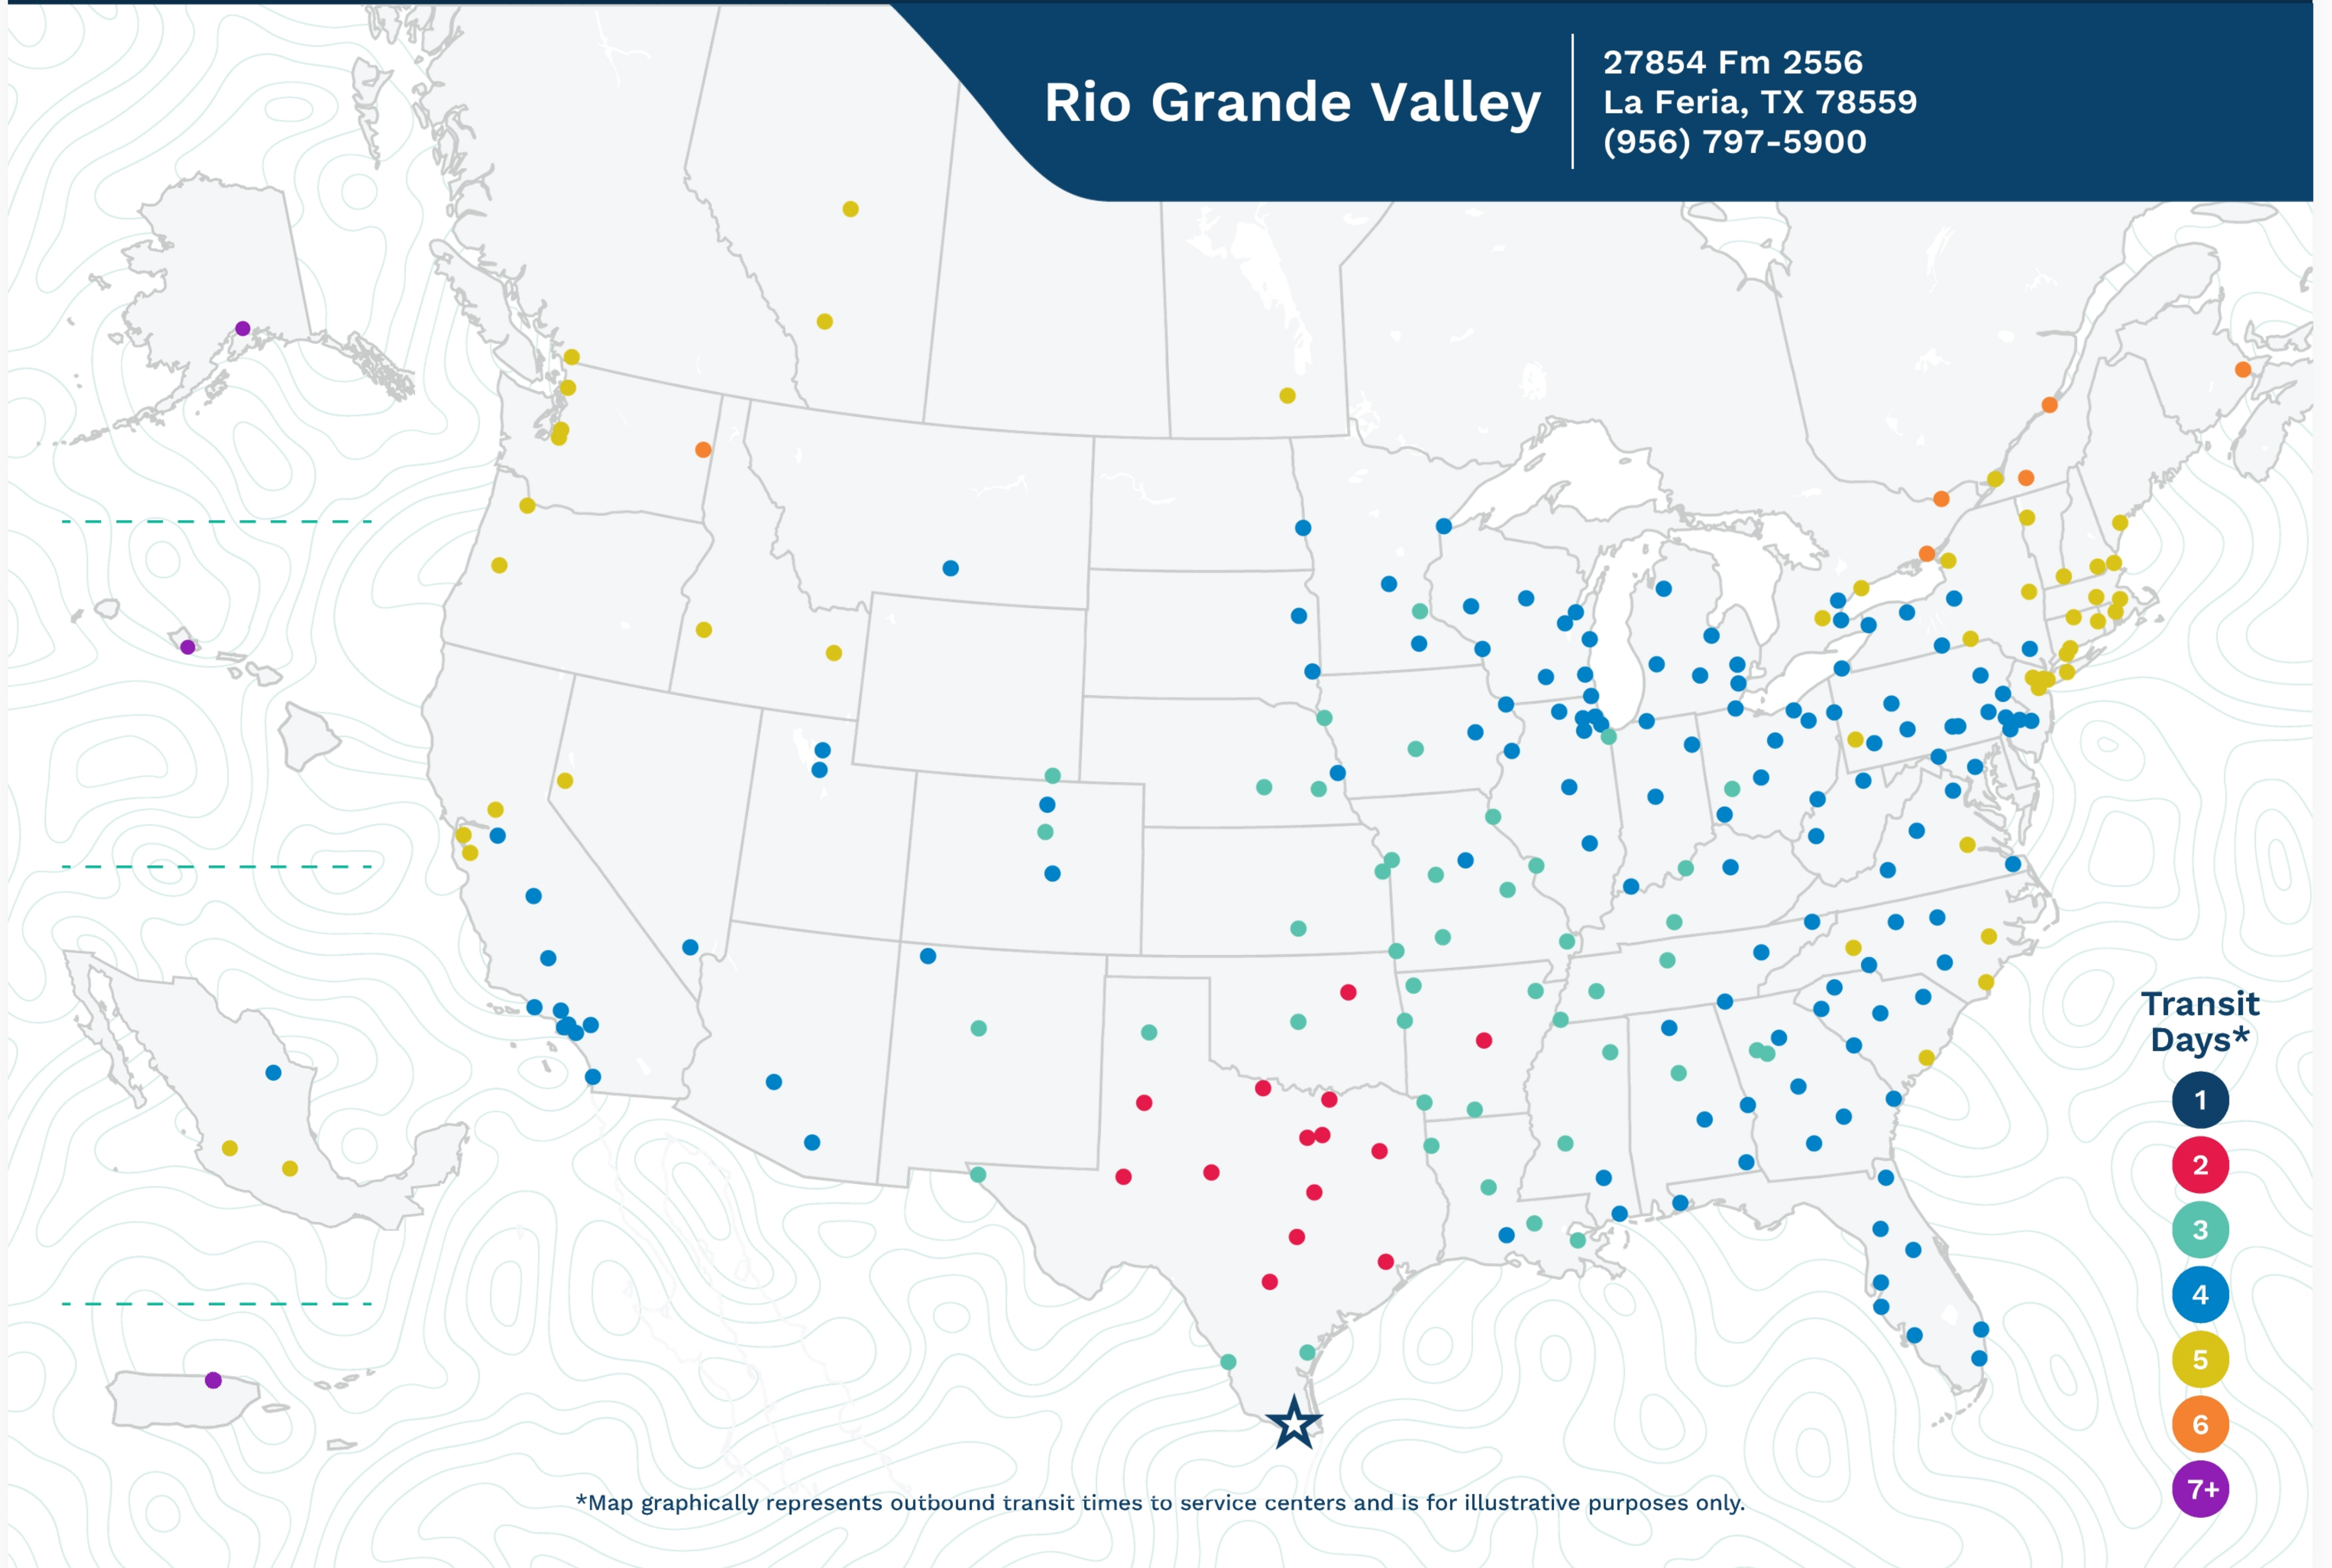

Advertised Transit Times

via the ABF Freight® Network

Rio Grande Valley

27854 Fm 2556
La Feria, TX 78559
(956) 797-5900

*Map graphically represents outbound transit times to service centers and is for illustrative purposes only.