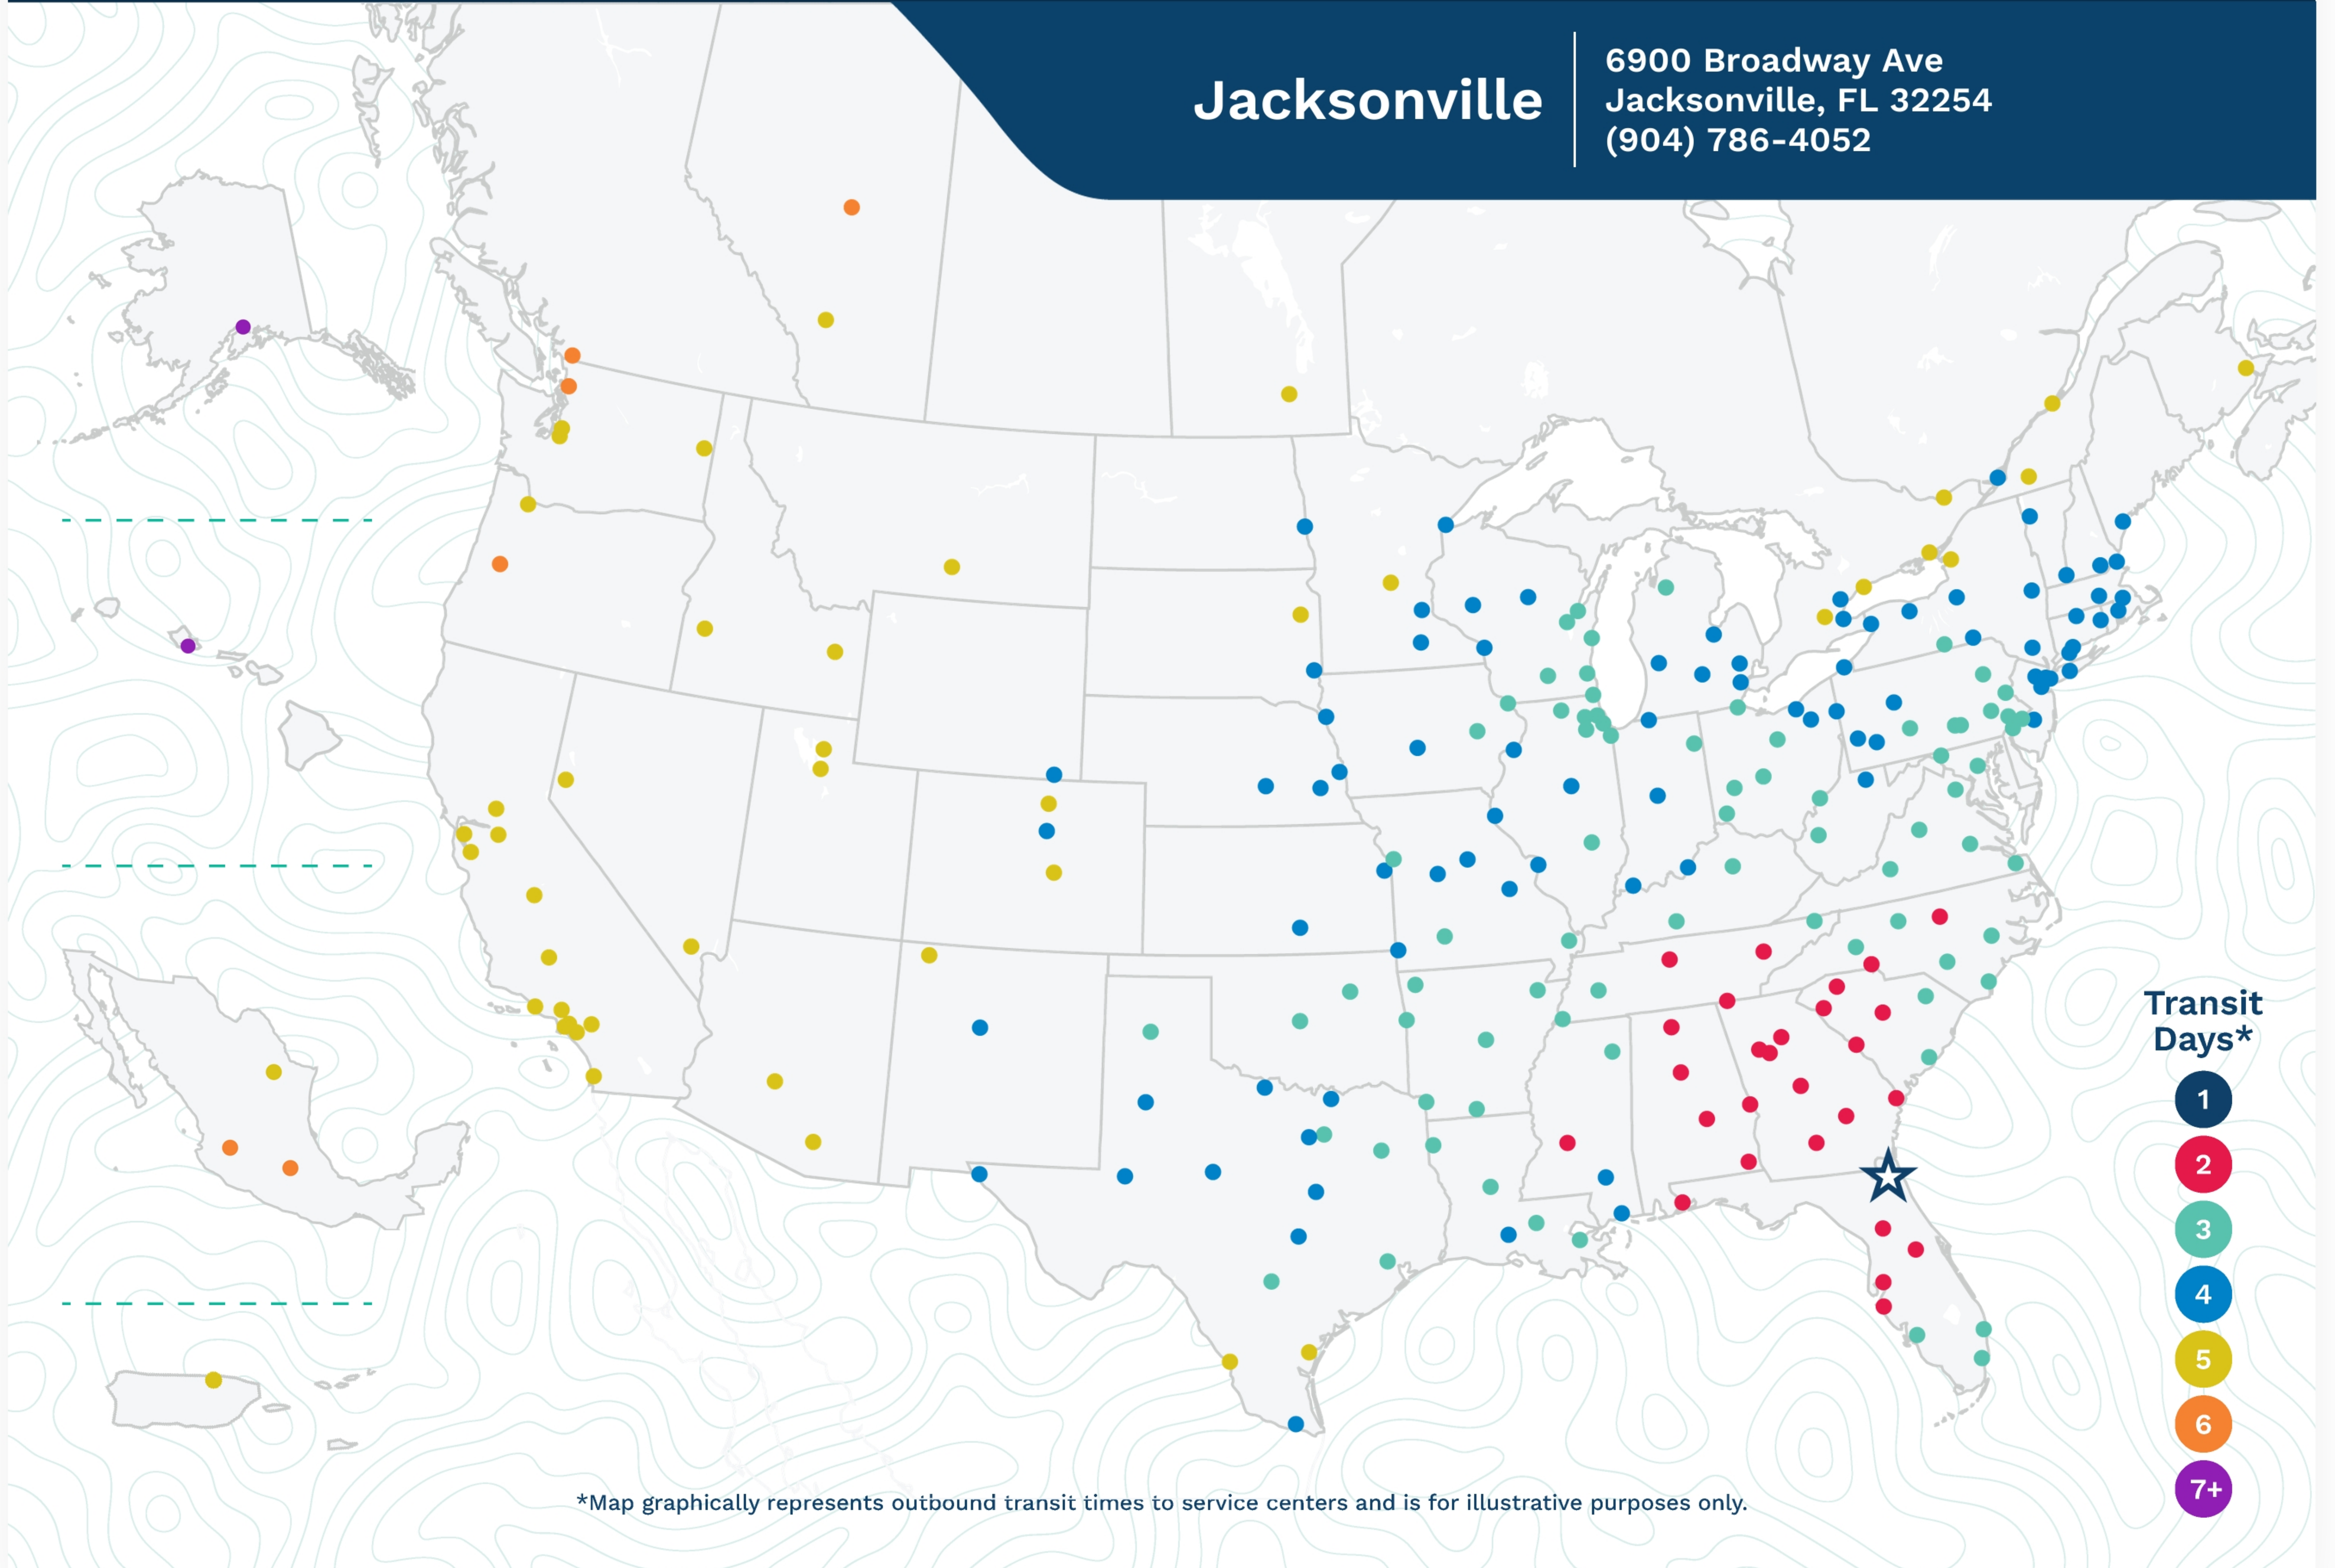

# Advertised Transit Times

via the ABF Freight® Network

## Jacksonville

6900 Broadway Ave  
Jacksonville, FL 32254  
(904) 786-4052

\*Map graphically represents outbound transit times to service centers and is for illustrative purposes only.