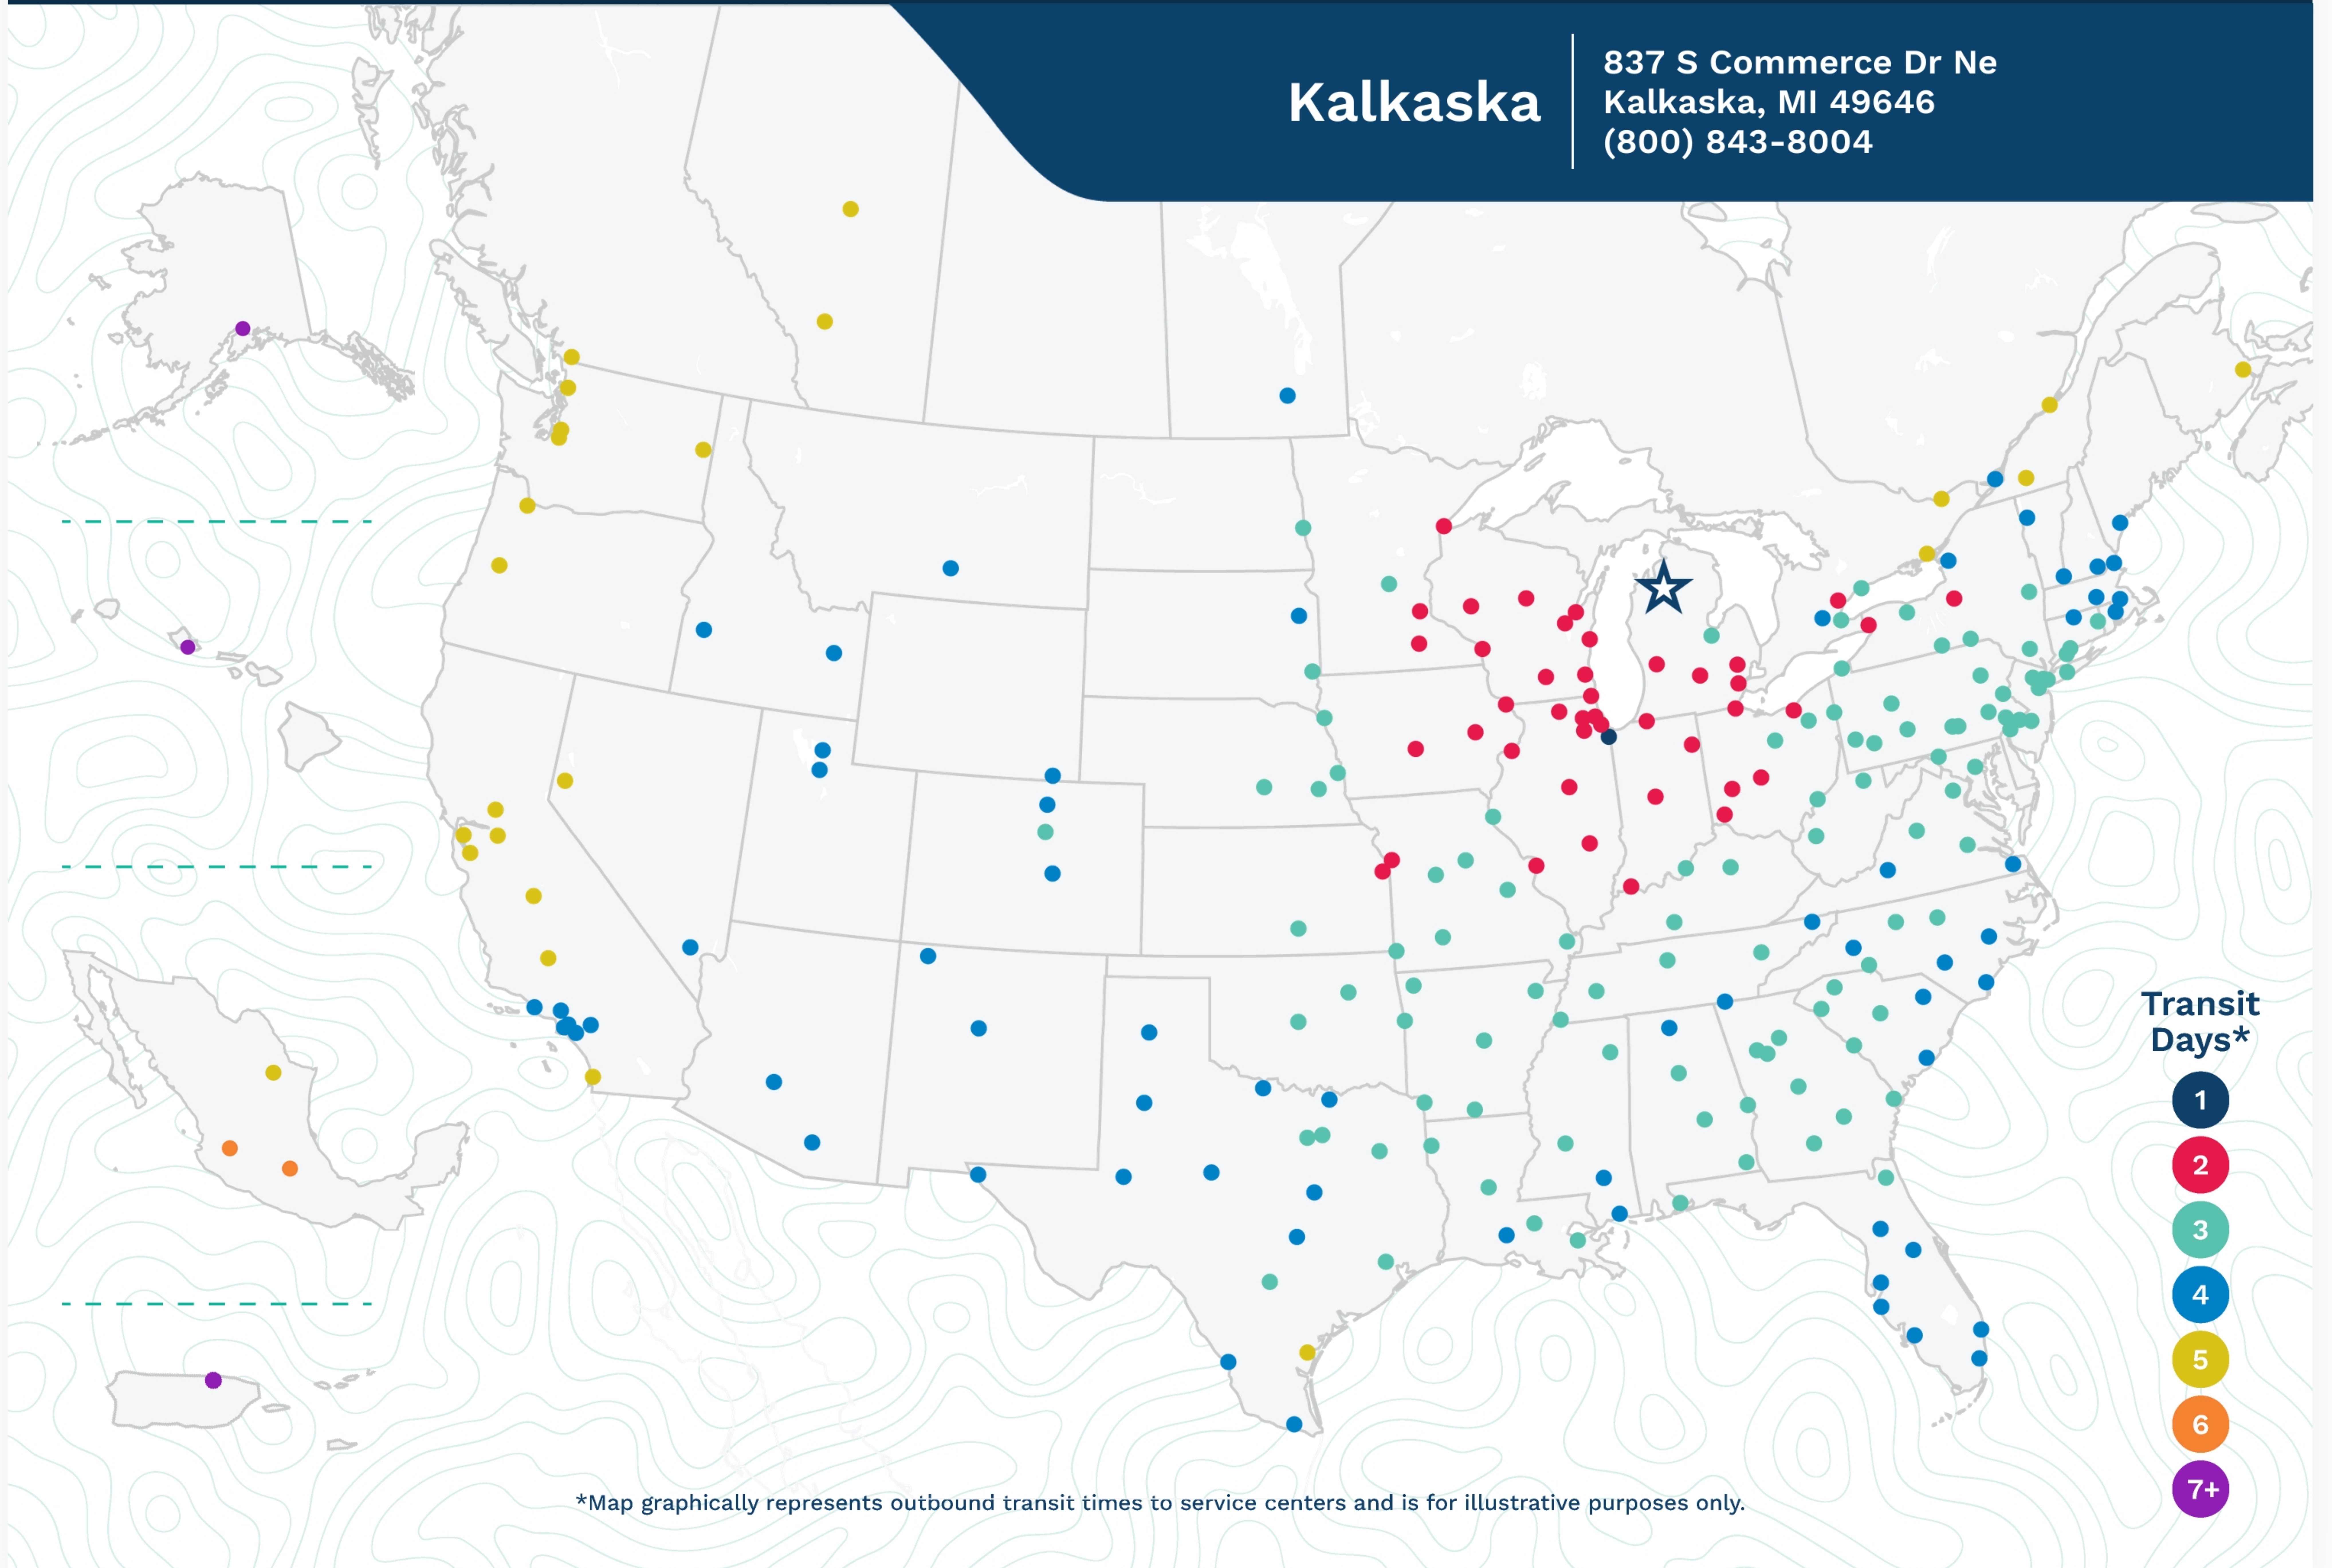

Advertised Transit Times

via the ABF Freight® Network

Kalkaska

837 S Commerce Dr Ne
Kalkaska, MI 49646
(800) 843-8004

Transit Days*

- 1
- 2
- 3
- 4
- 5
- 6
- 7+

*Map graphically represents outbound transit times to service centers and is for illustrative purposes only.