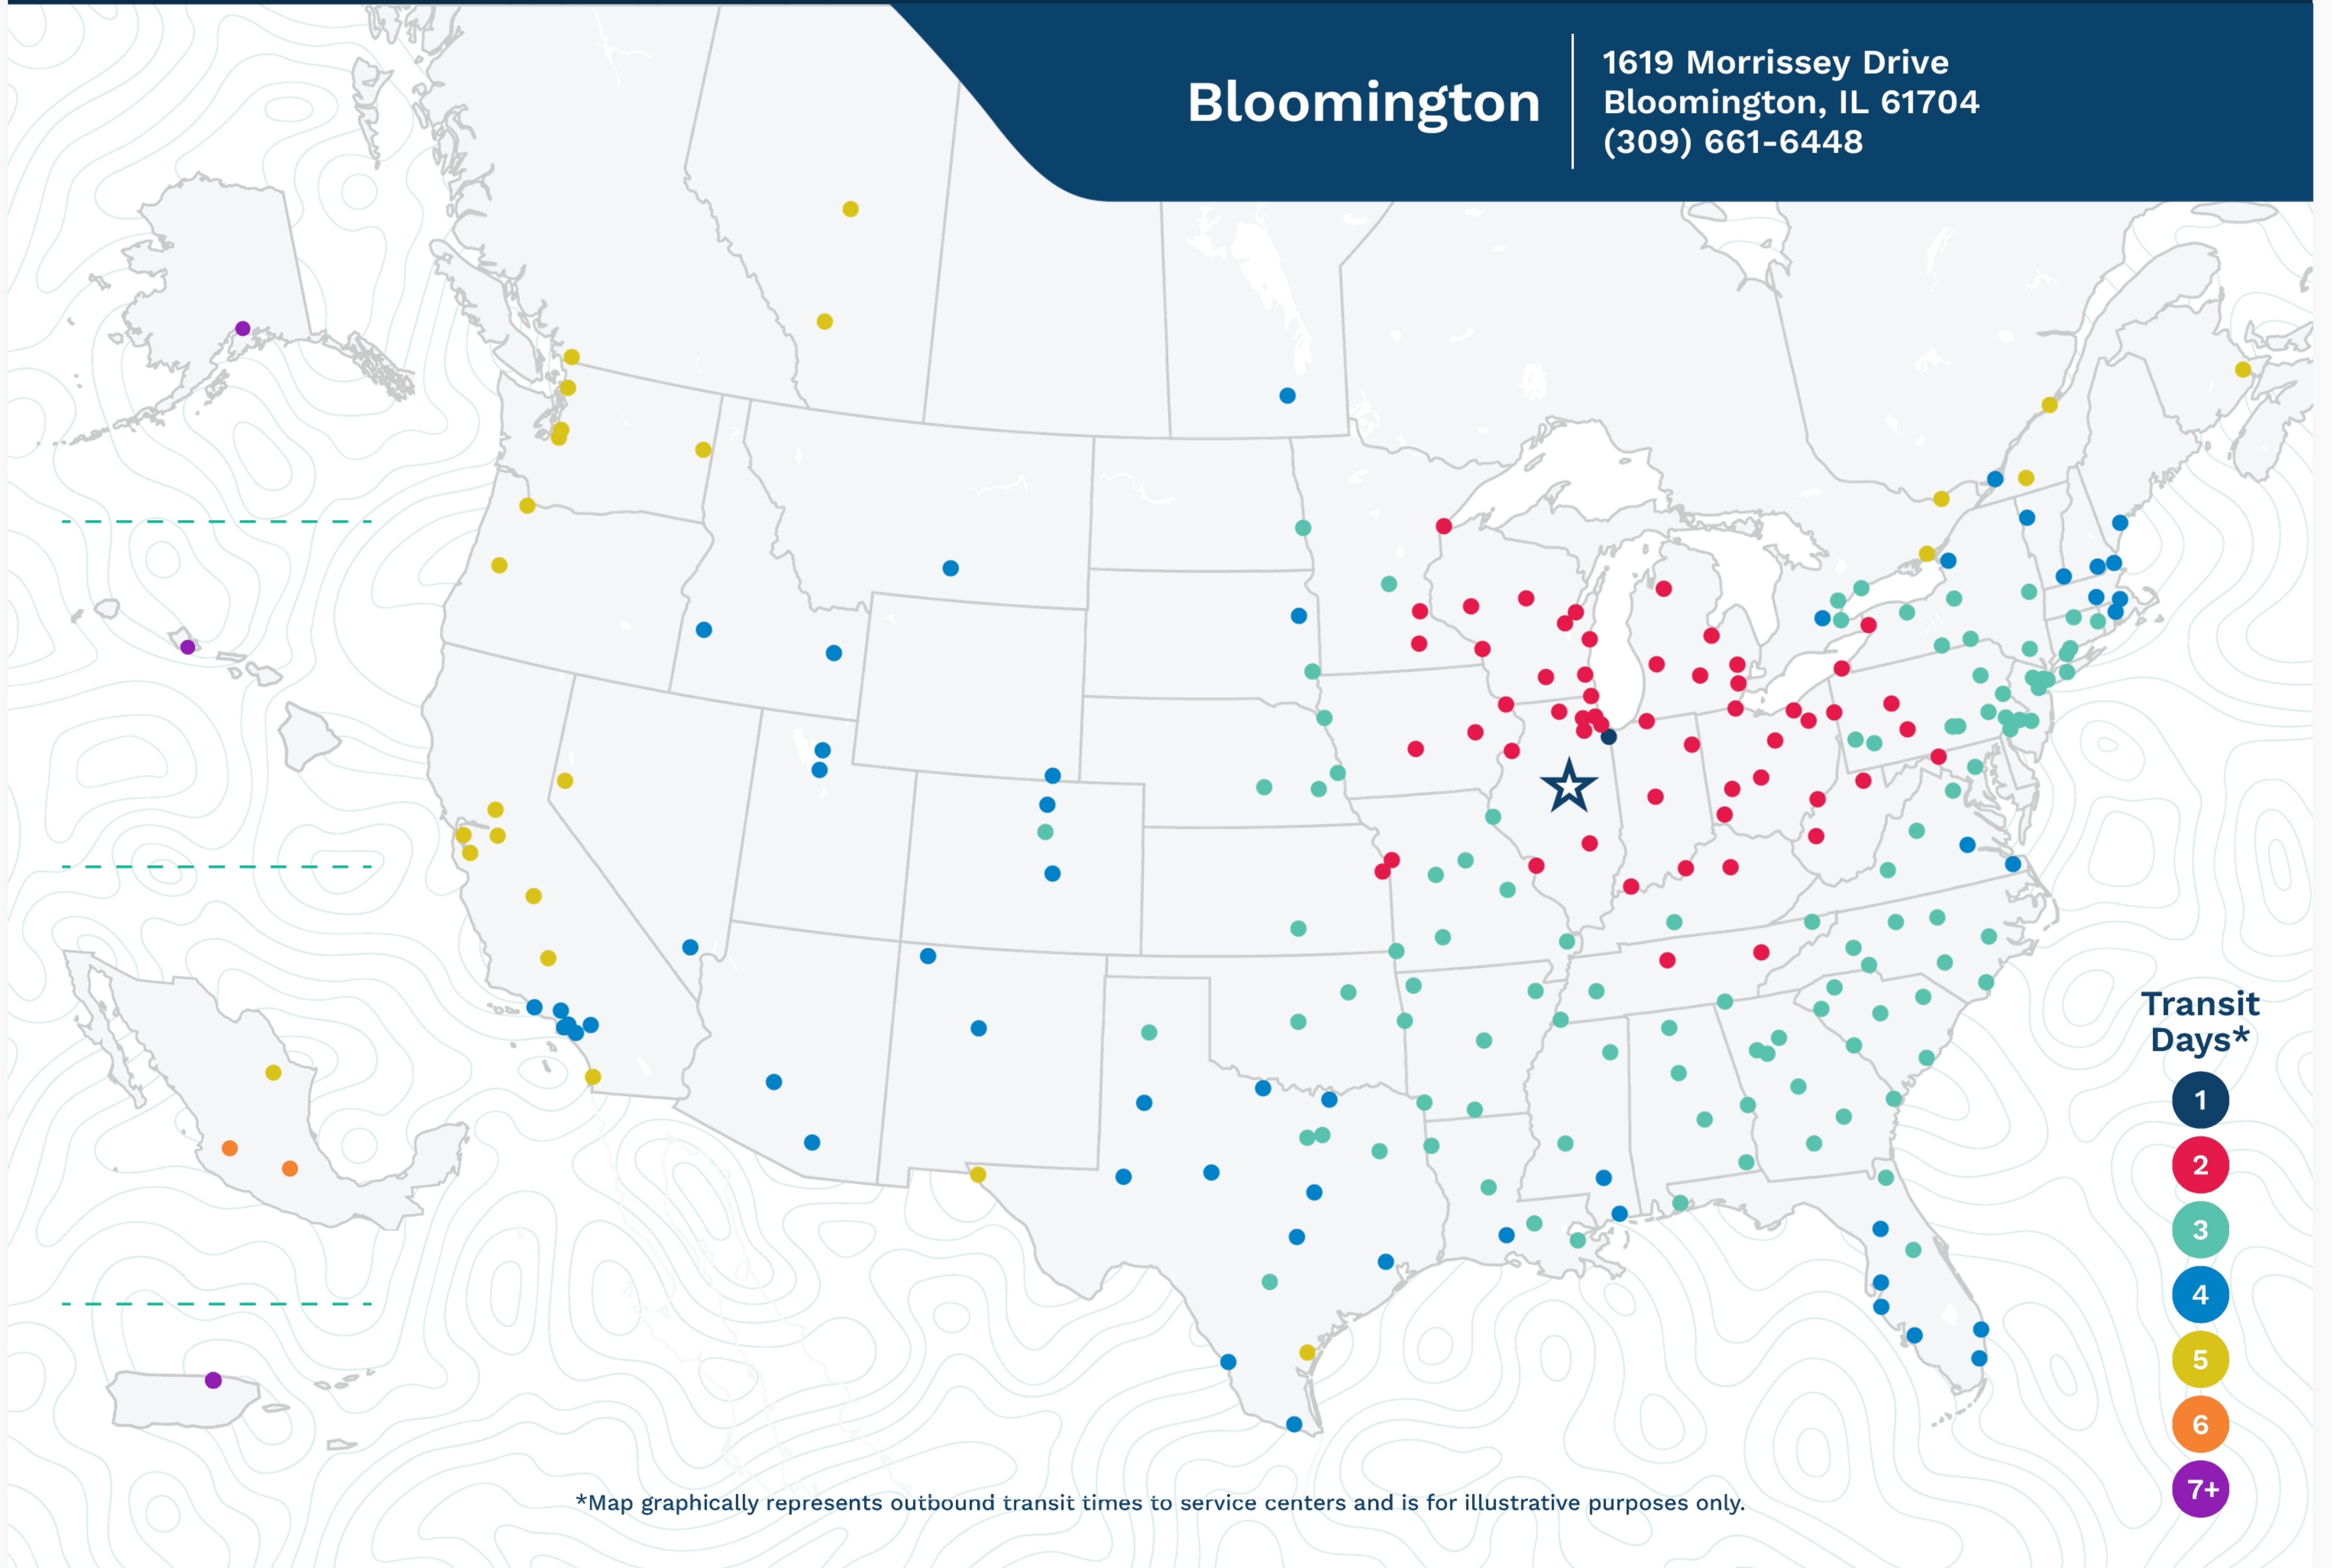

Bloomington

1619 Morrissey Drive
Bloomington, IL 61704
(309) 661-6448

*Map graphically represents outbound transit times to service centers and is for illustrative purposes only.