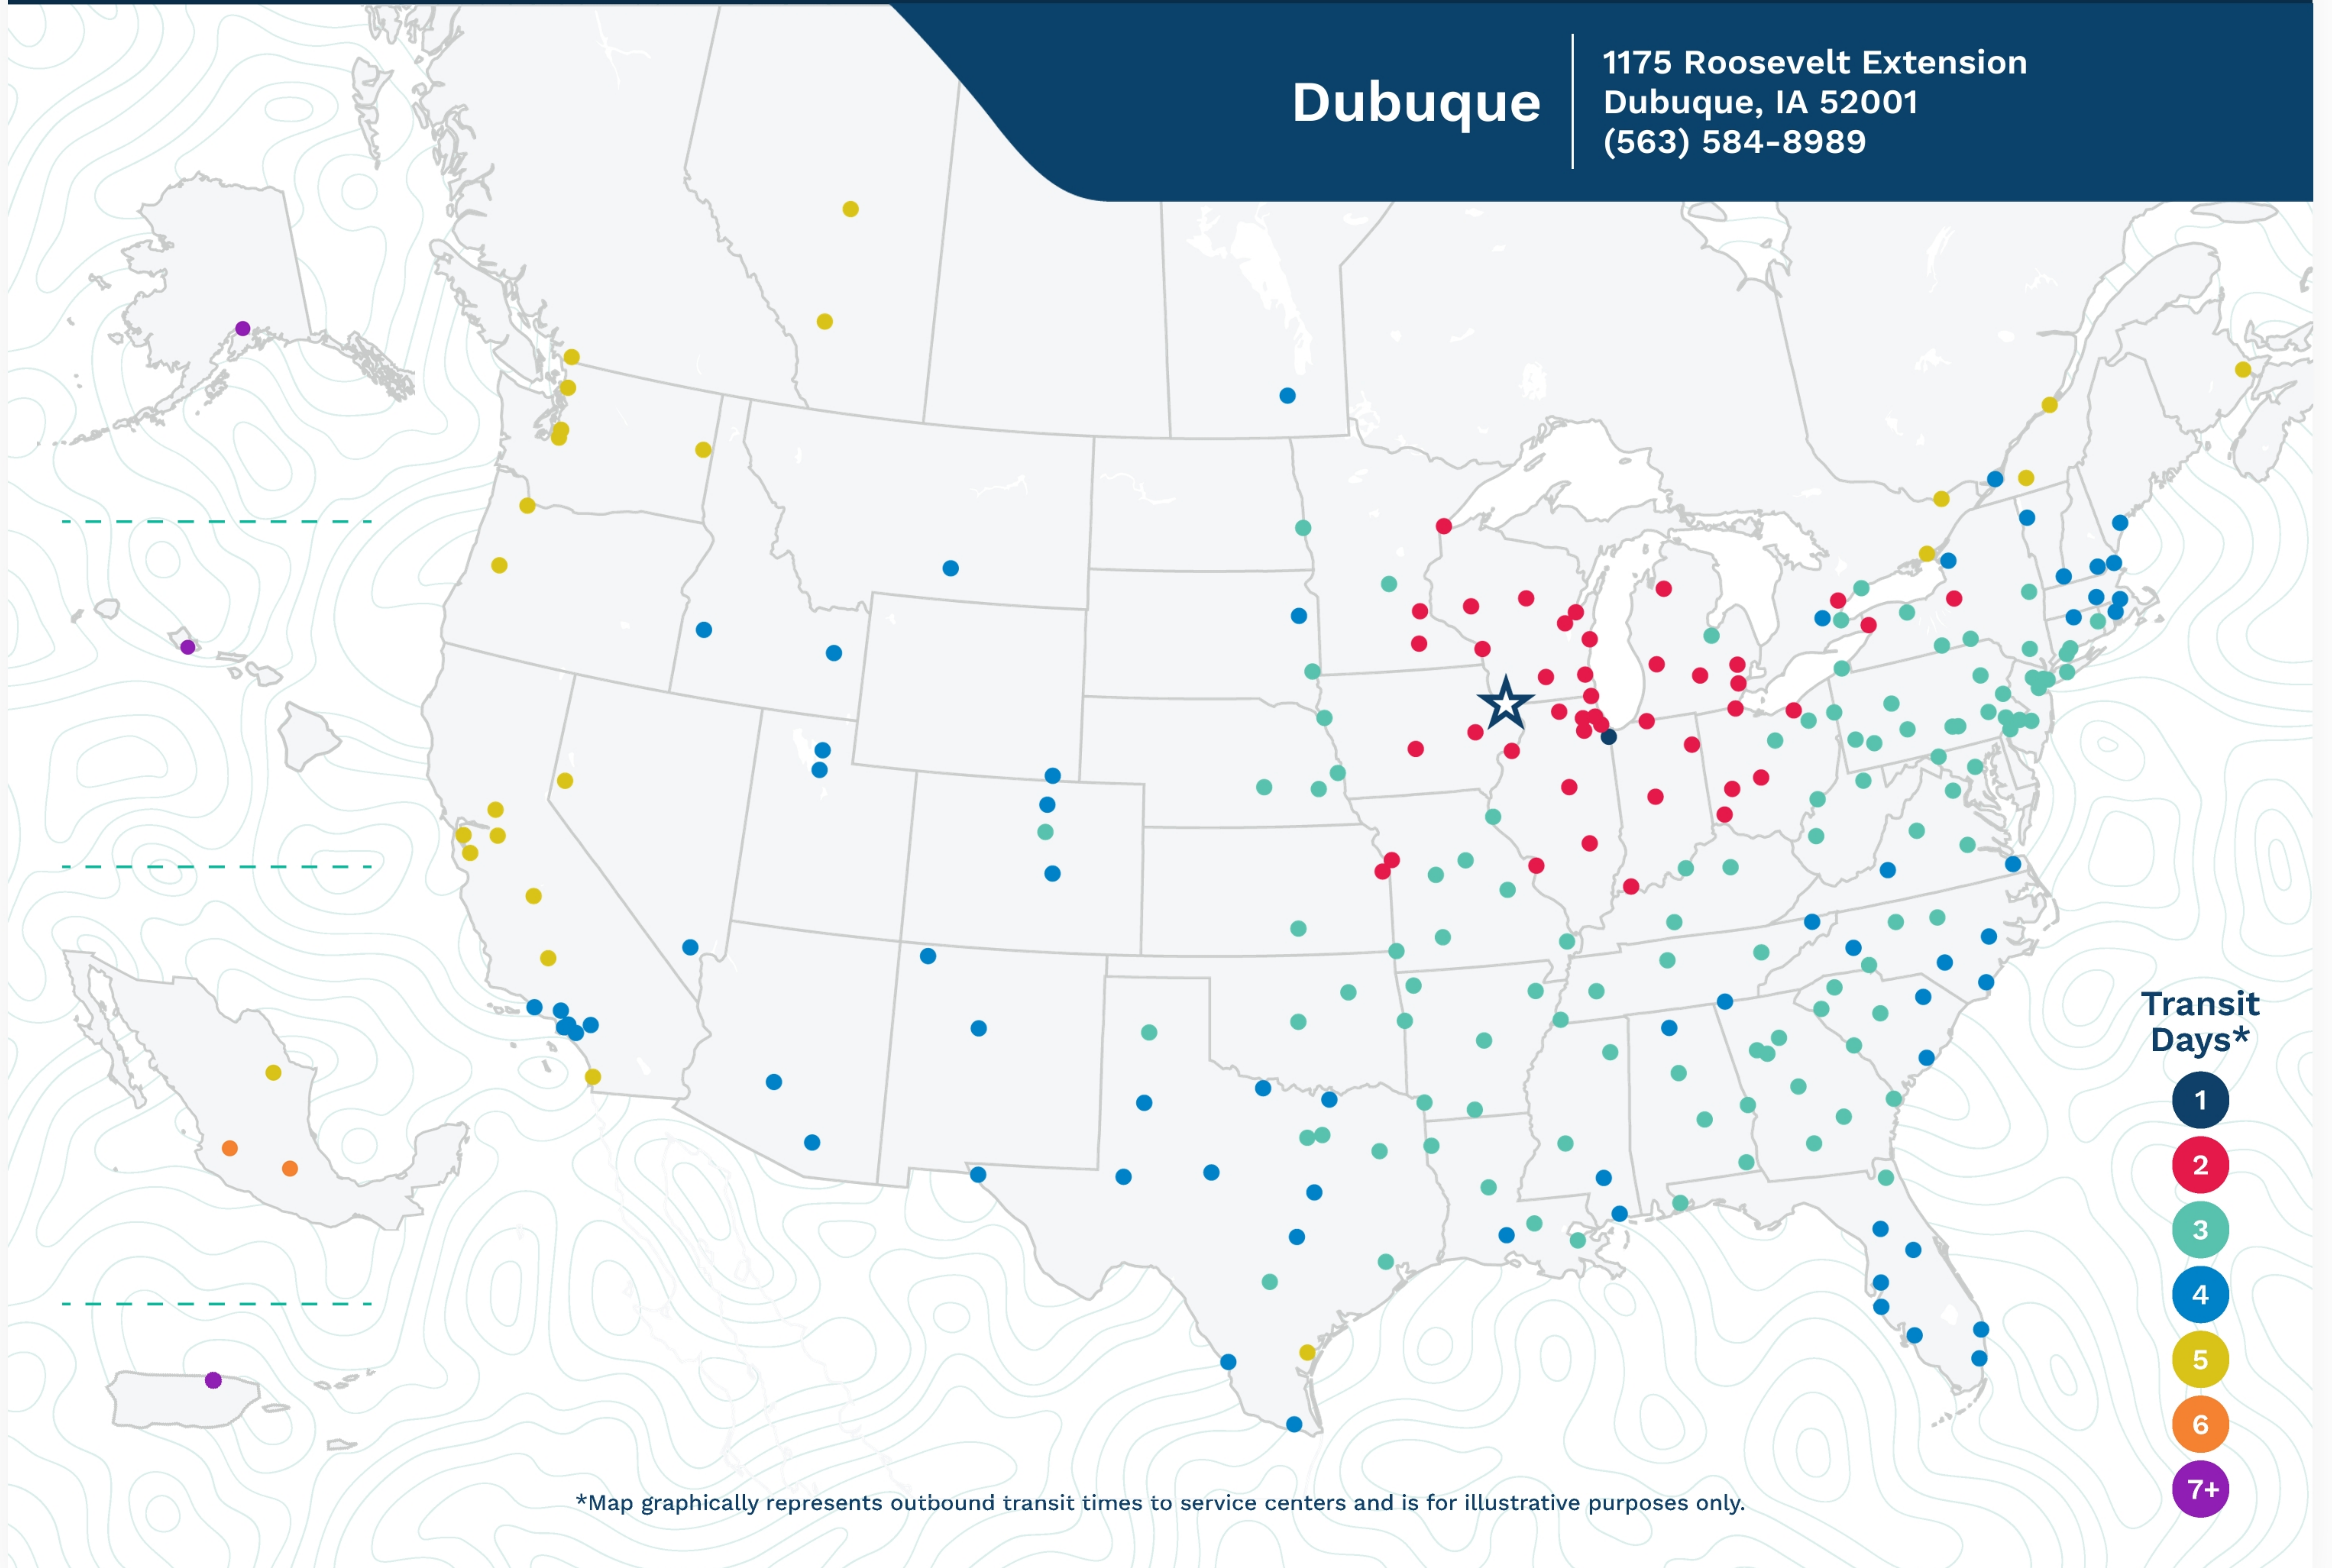

Dubuque

1175 Roosevelt Extension
Dubuque, IA 52001
(563) 584-8989

*Map graphically represents outbound transit times to service centers and is for illustrative purposes only.