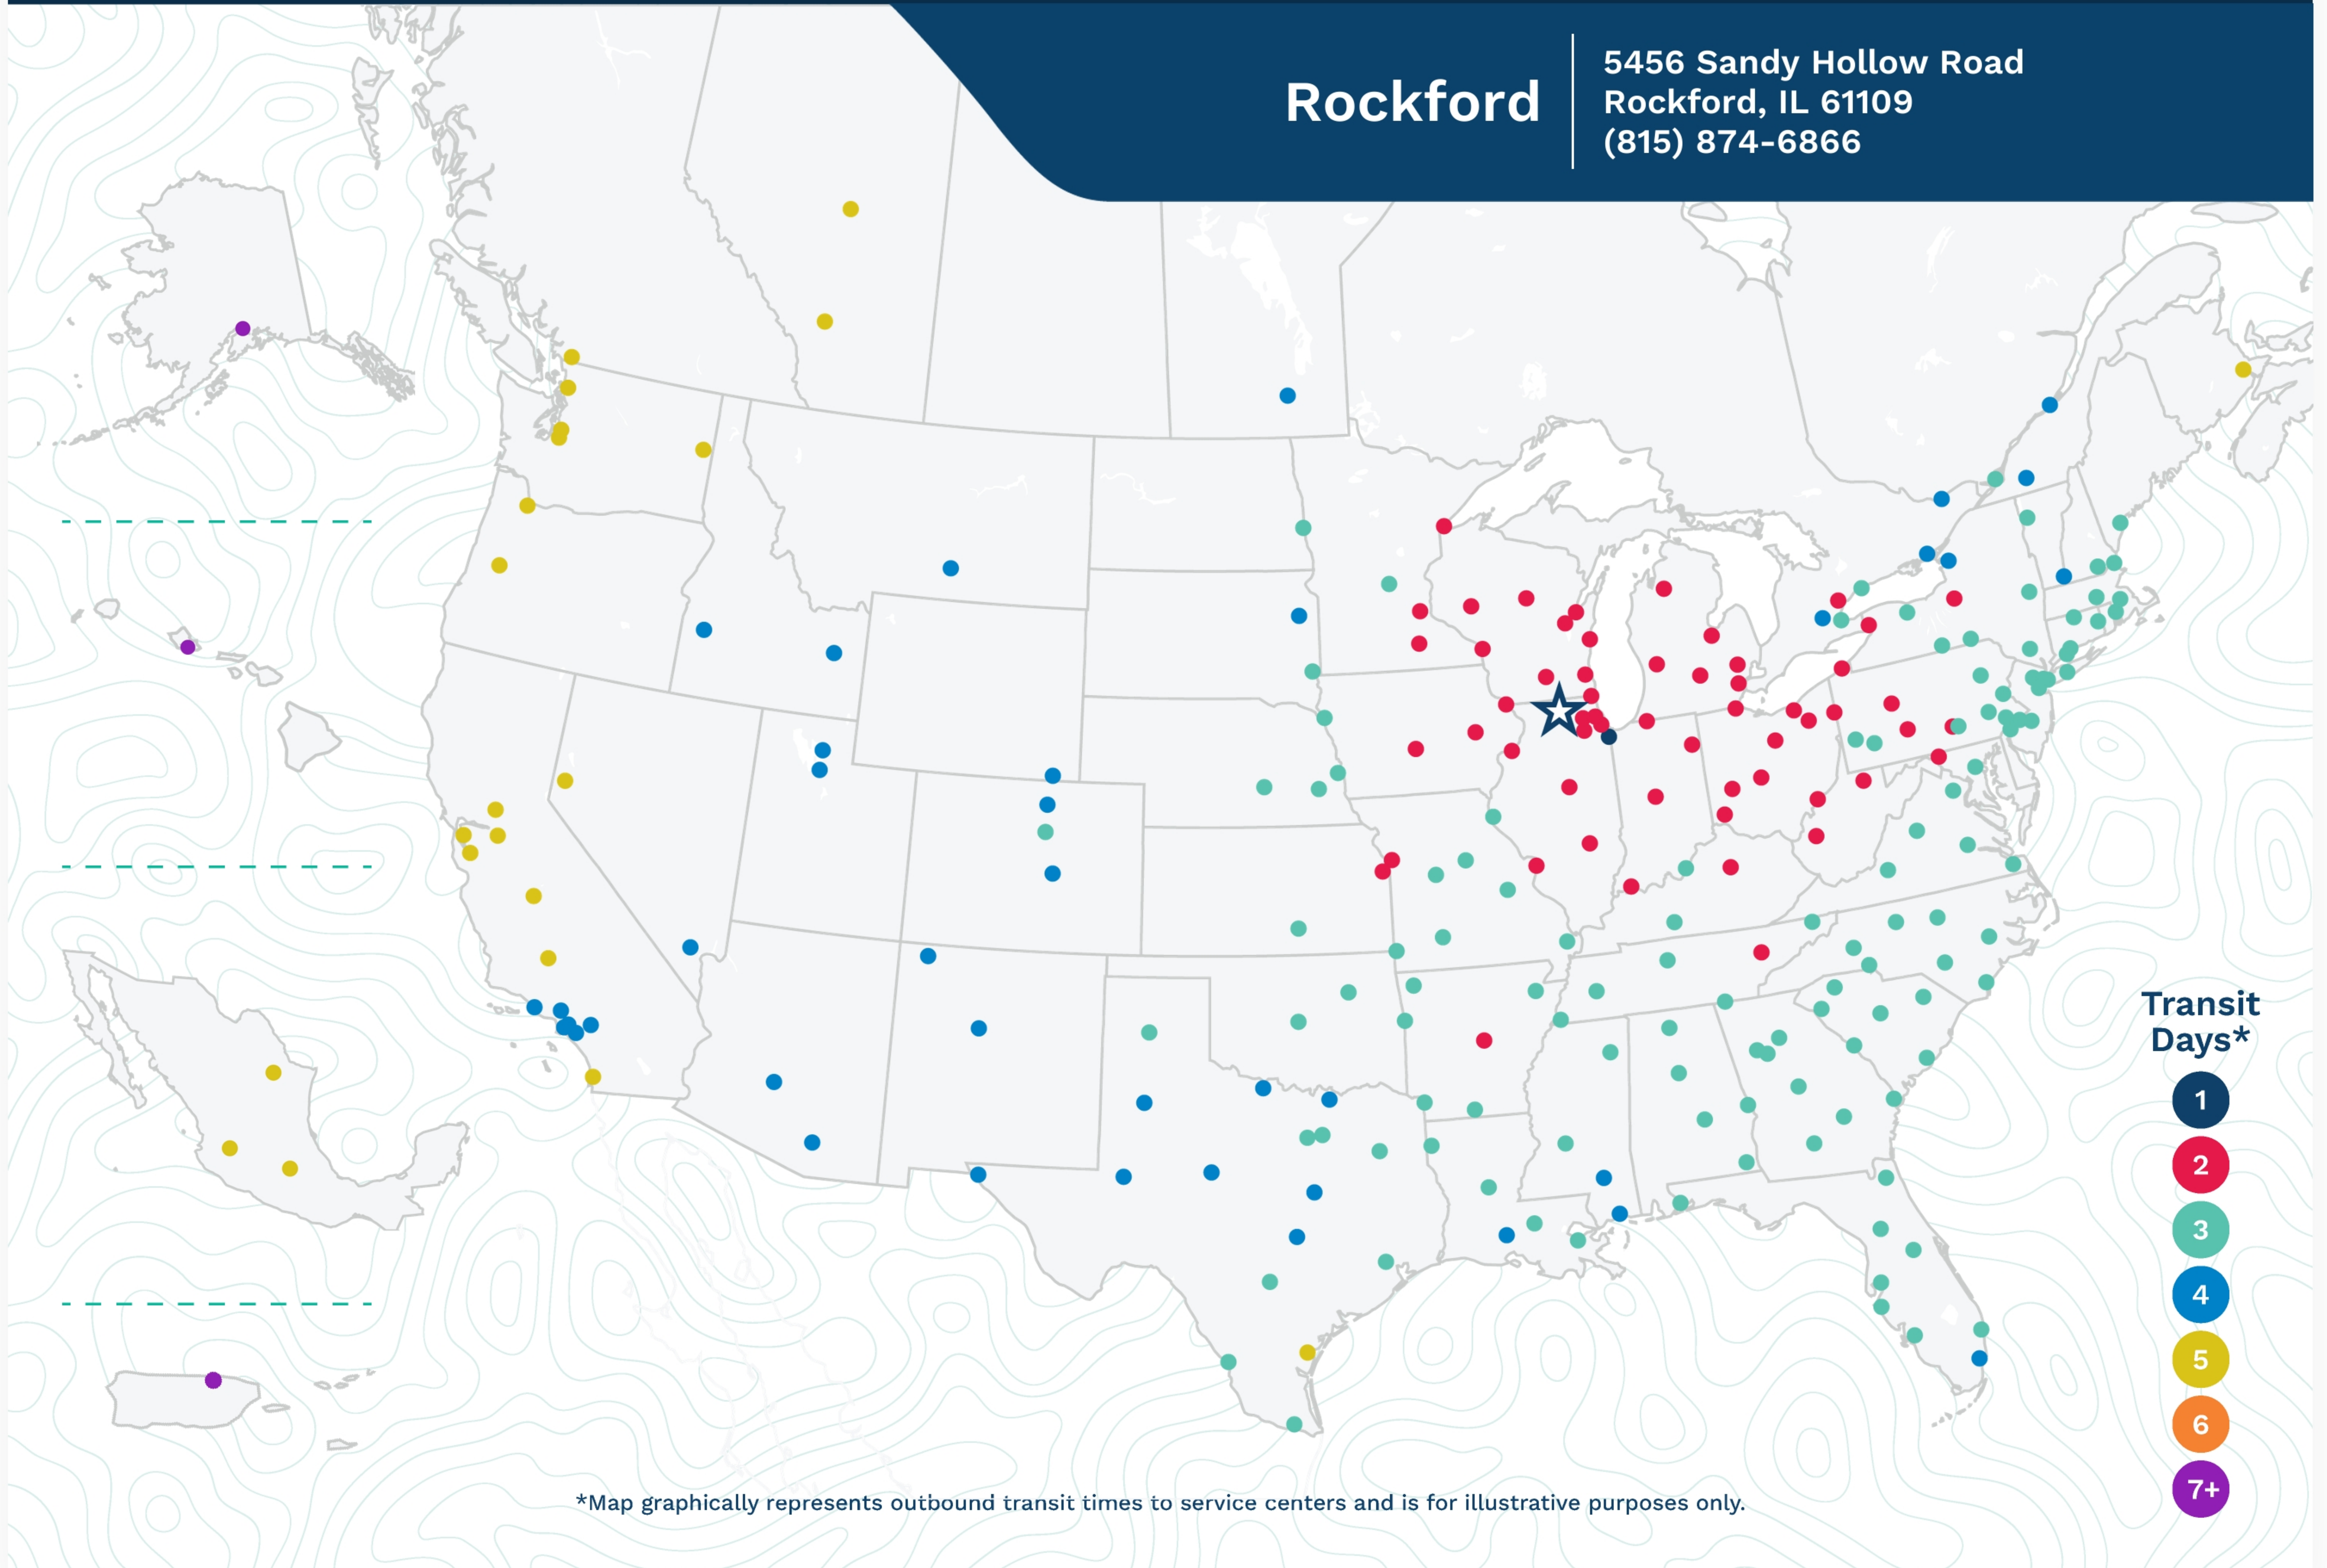

Advertised Transit Times

via the ABF Freight® Network

Rockford

5456 Sandy Hollow Road
Rockford, IL 61109
(815) 874-6866

*Map graphically represents outbound transit times to service centers and is for illustrative purposes only.