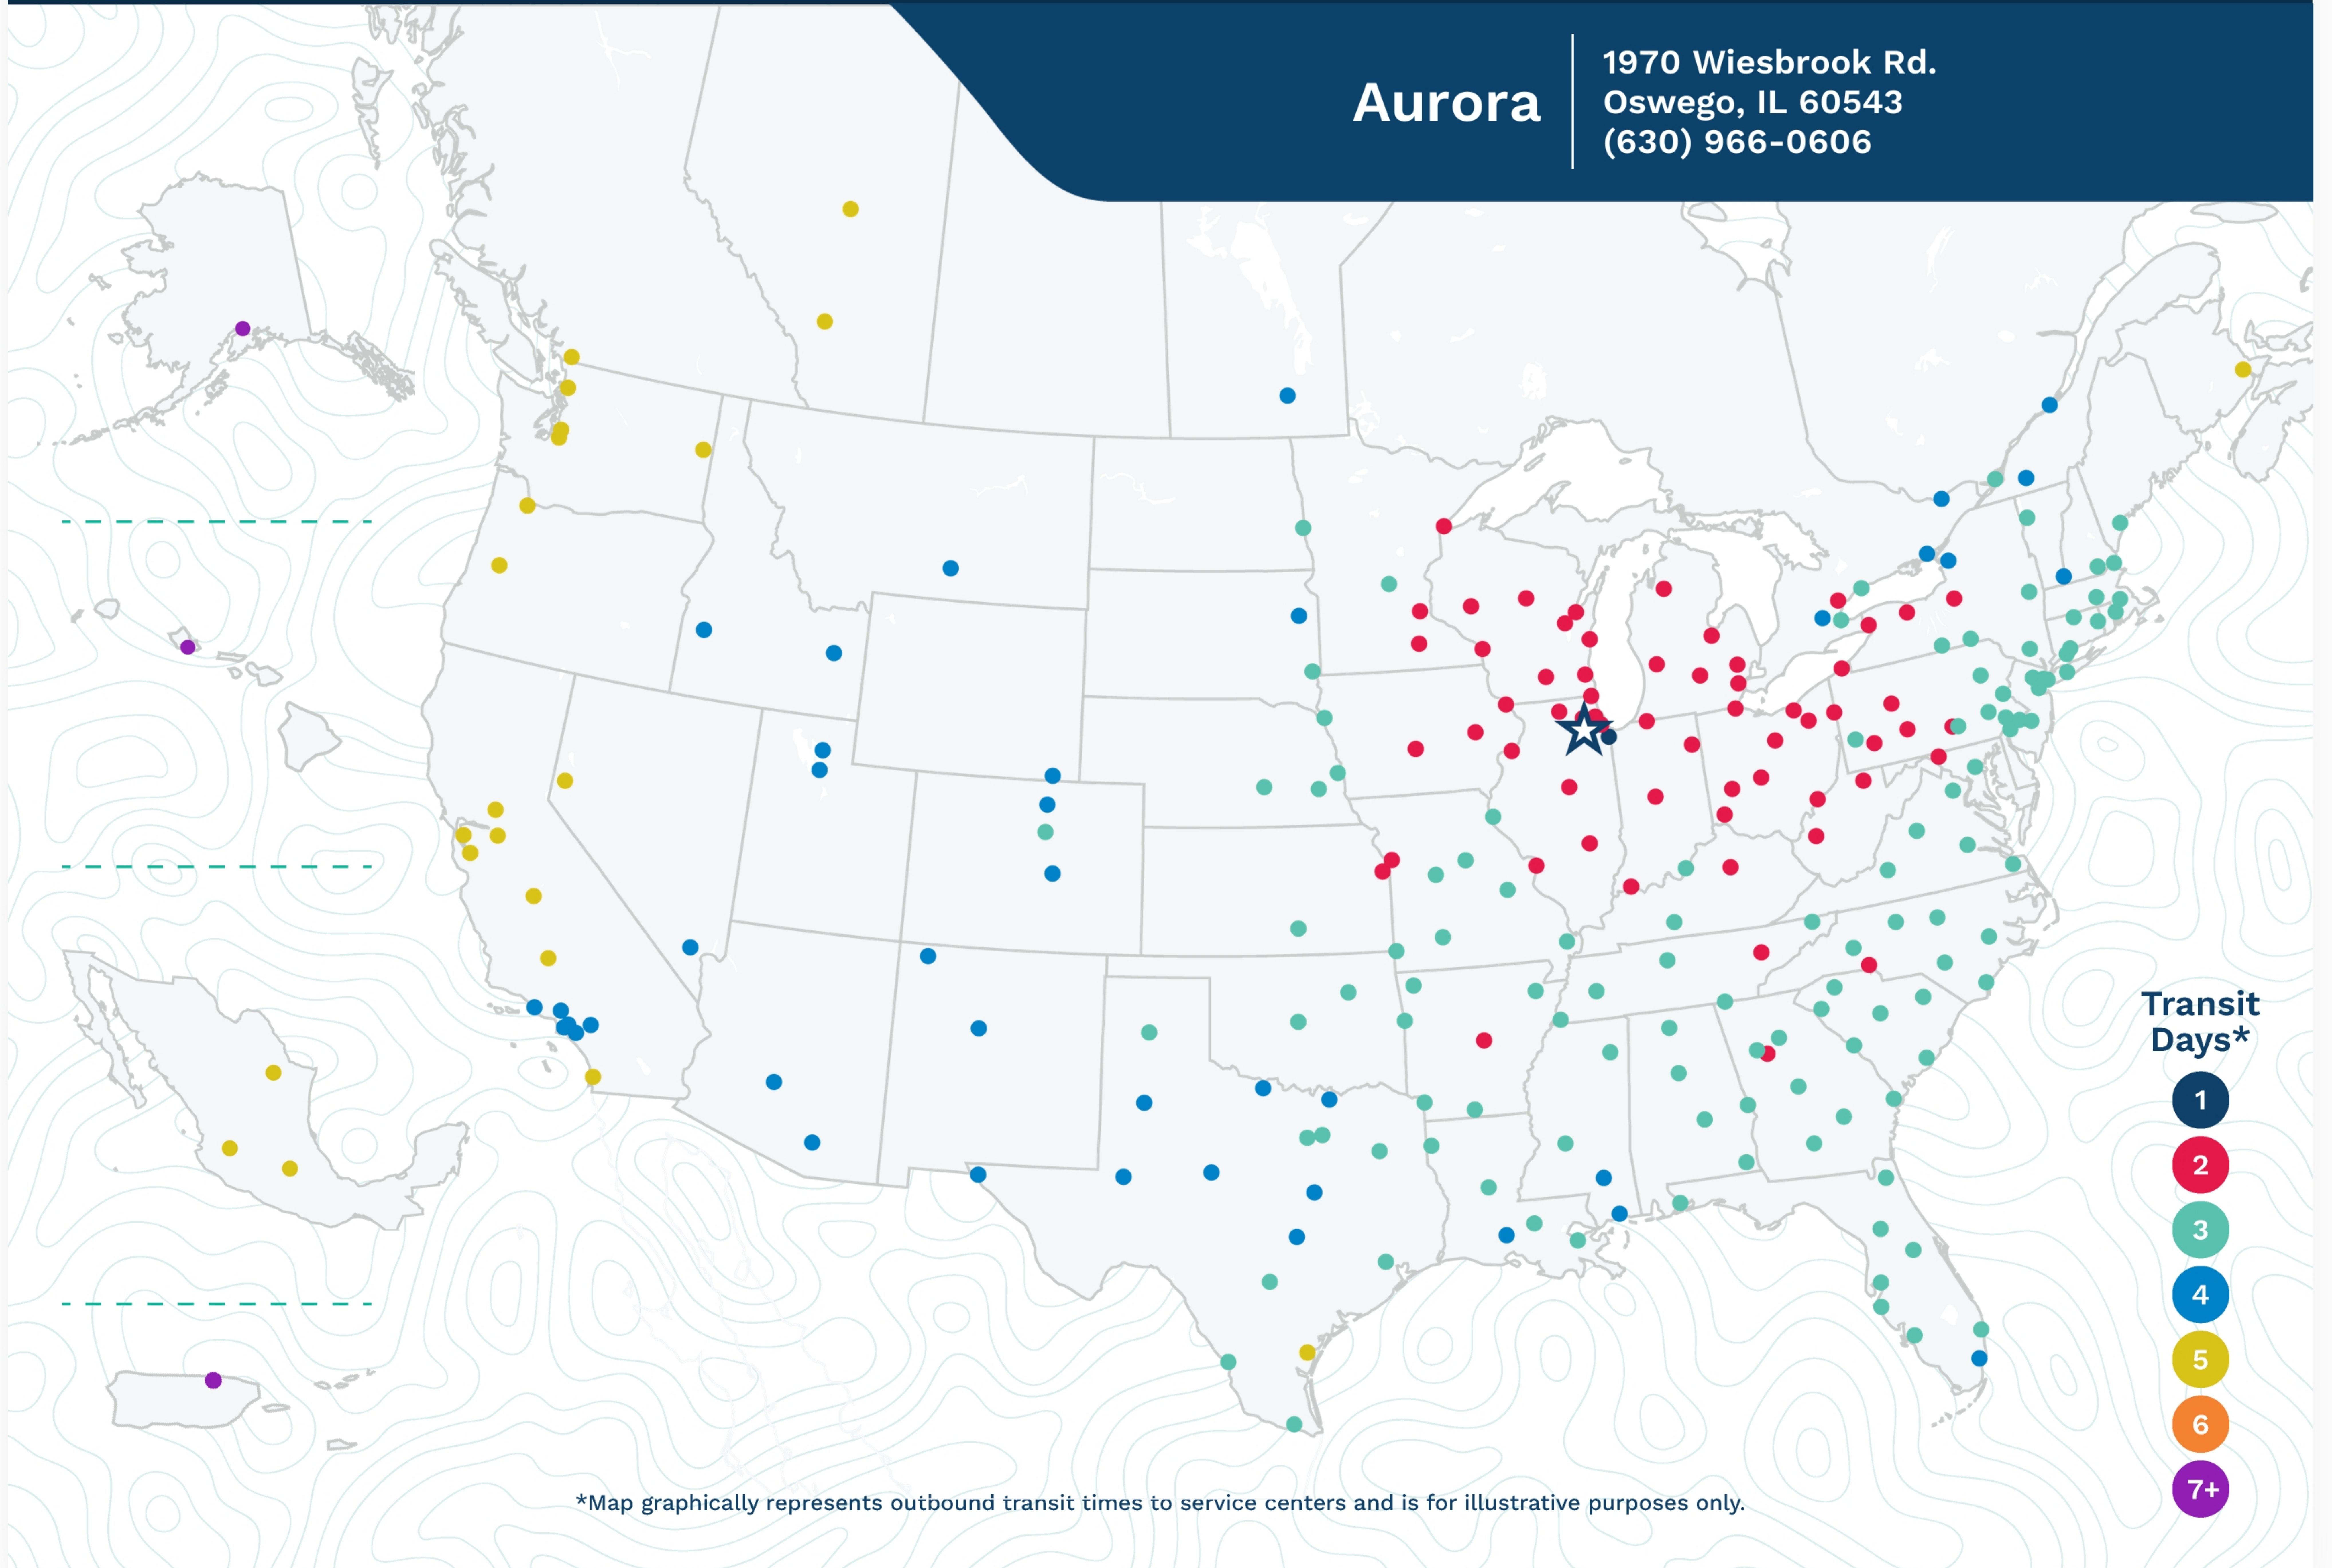

# Advertised Transit Times

via the ABF Freight® Network

**Aurora**

1970 Wiesbrook Rd.  
Oswego, IL 60543  
(630) 966-0606

\*Map graphically represents outbound transit times to service centers and is for illustrative purposes only.