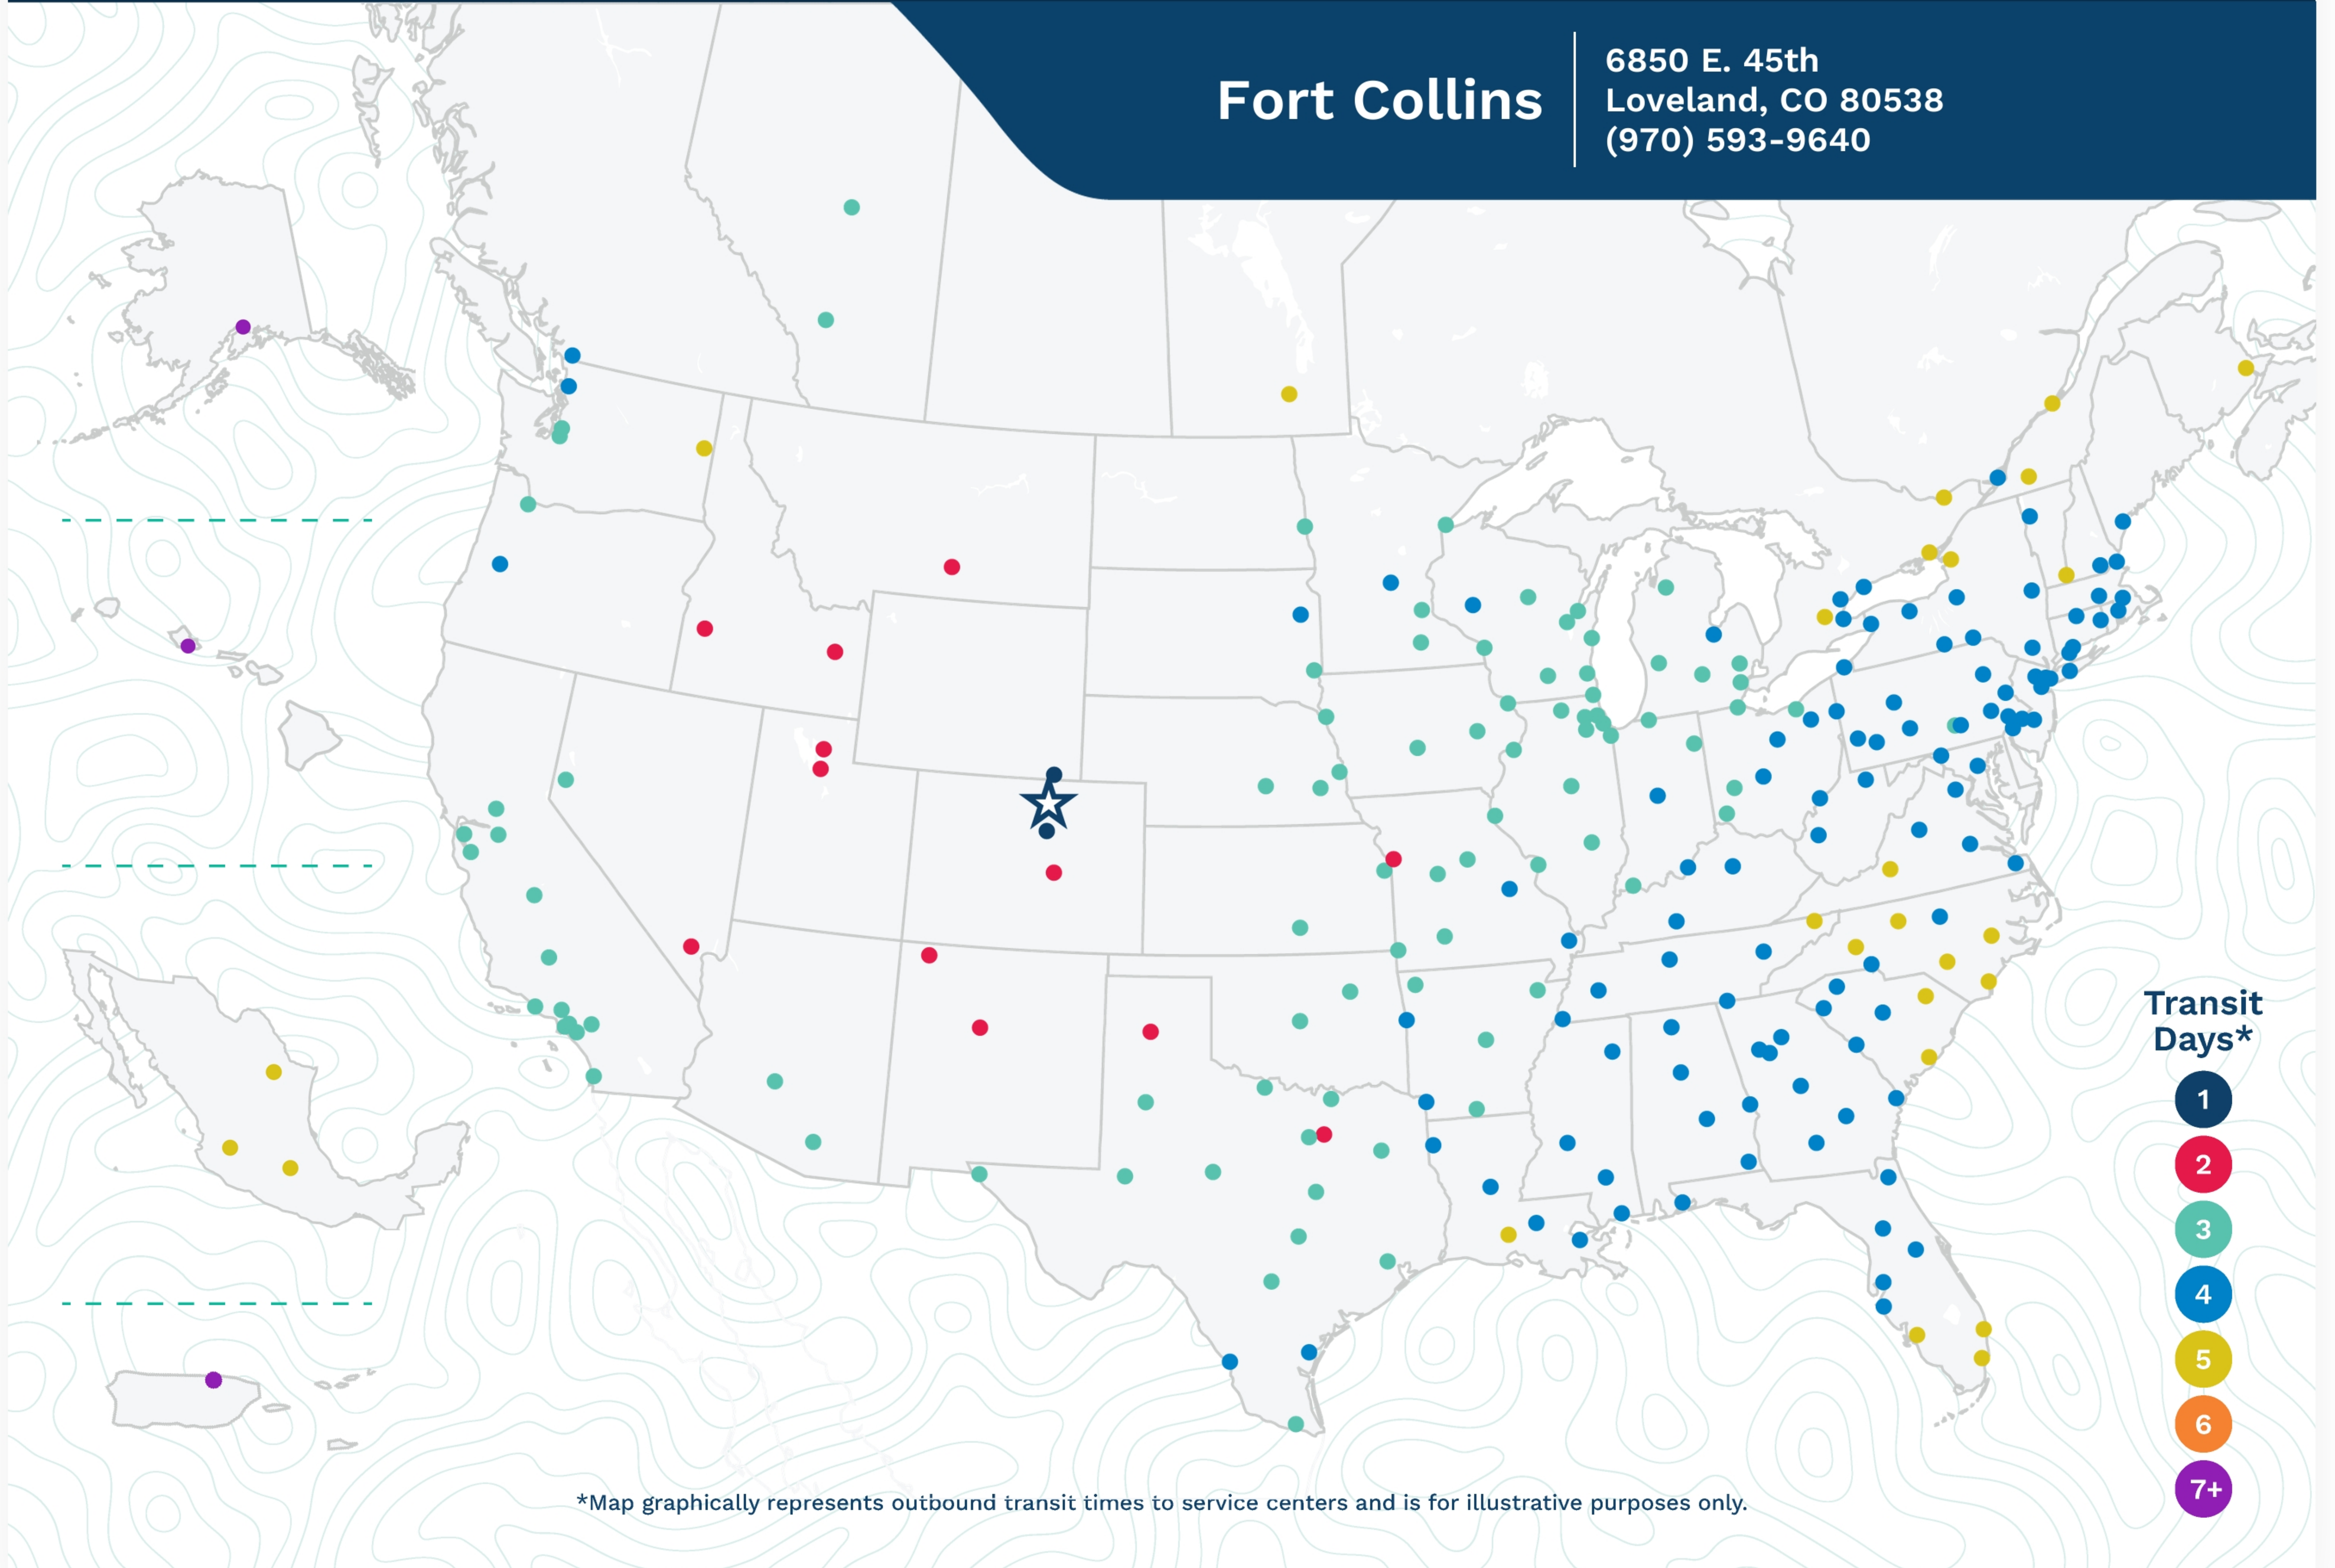

# Advertised Transit Times

via the ABF Freight® Network

## Fort Collins

6850 E. 45th  
Loveland, CO 80538  
(970) 593-9640

Transit Days\*

- 1
- 2
- 3
- 4
- 5
- 6
- 7+

\*Map graphically represents outbound transit times to service centers and is for illustrative purposes only.