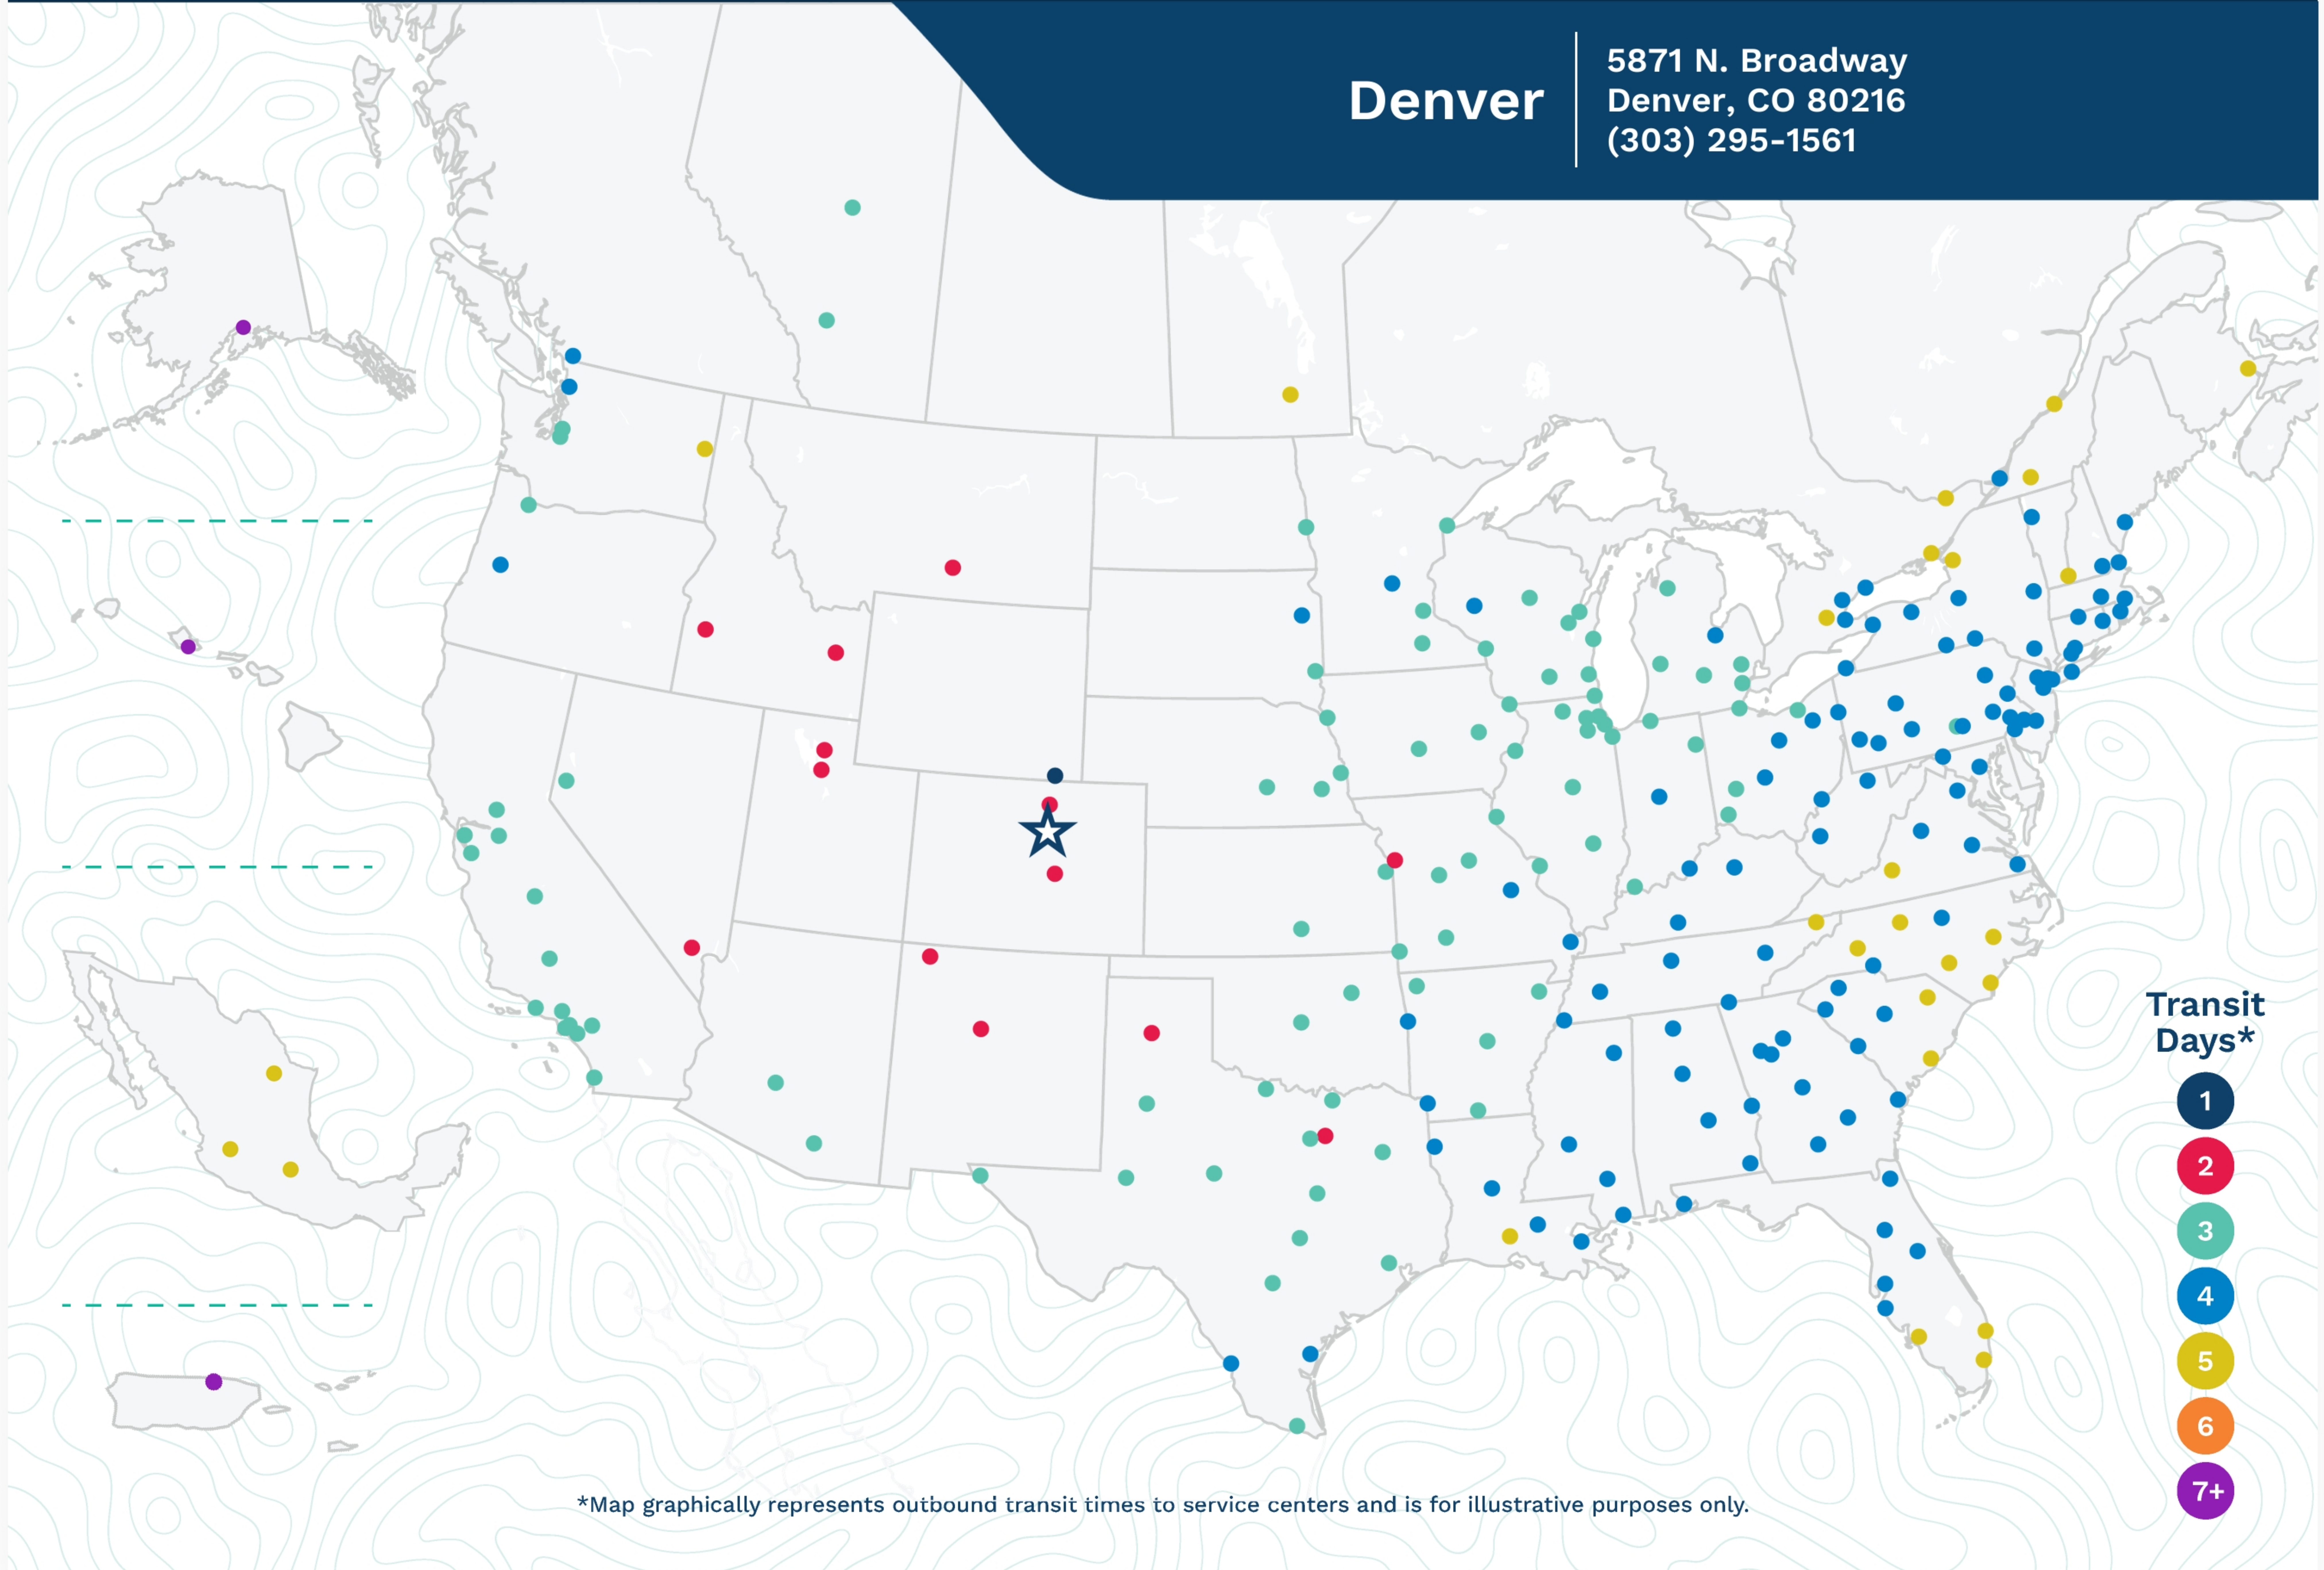

**Denver**

5871 N. Broadway  
Denver, CO 80216  
(303) 295-1561

\*Map graphically represents outbound transit times to service centers and is for illustrative purposes only.