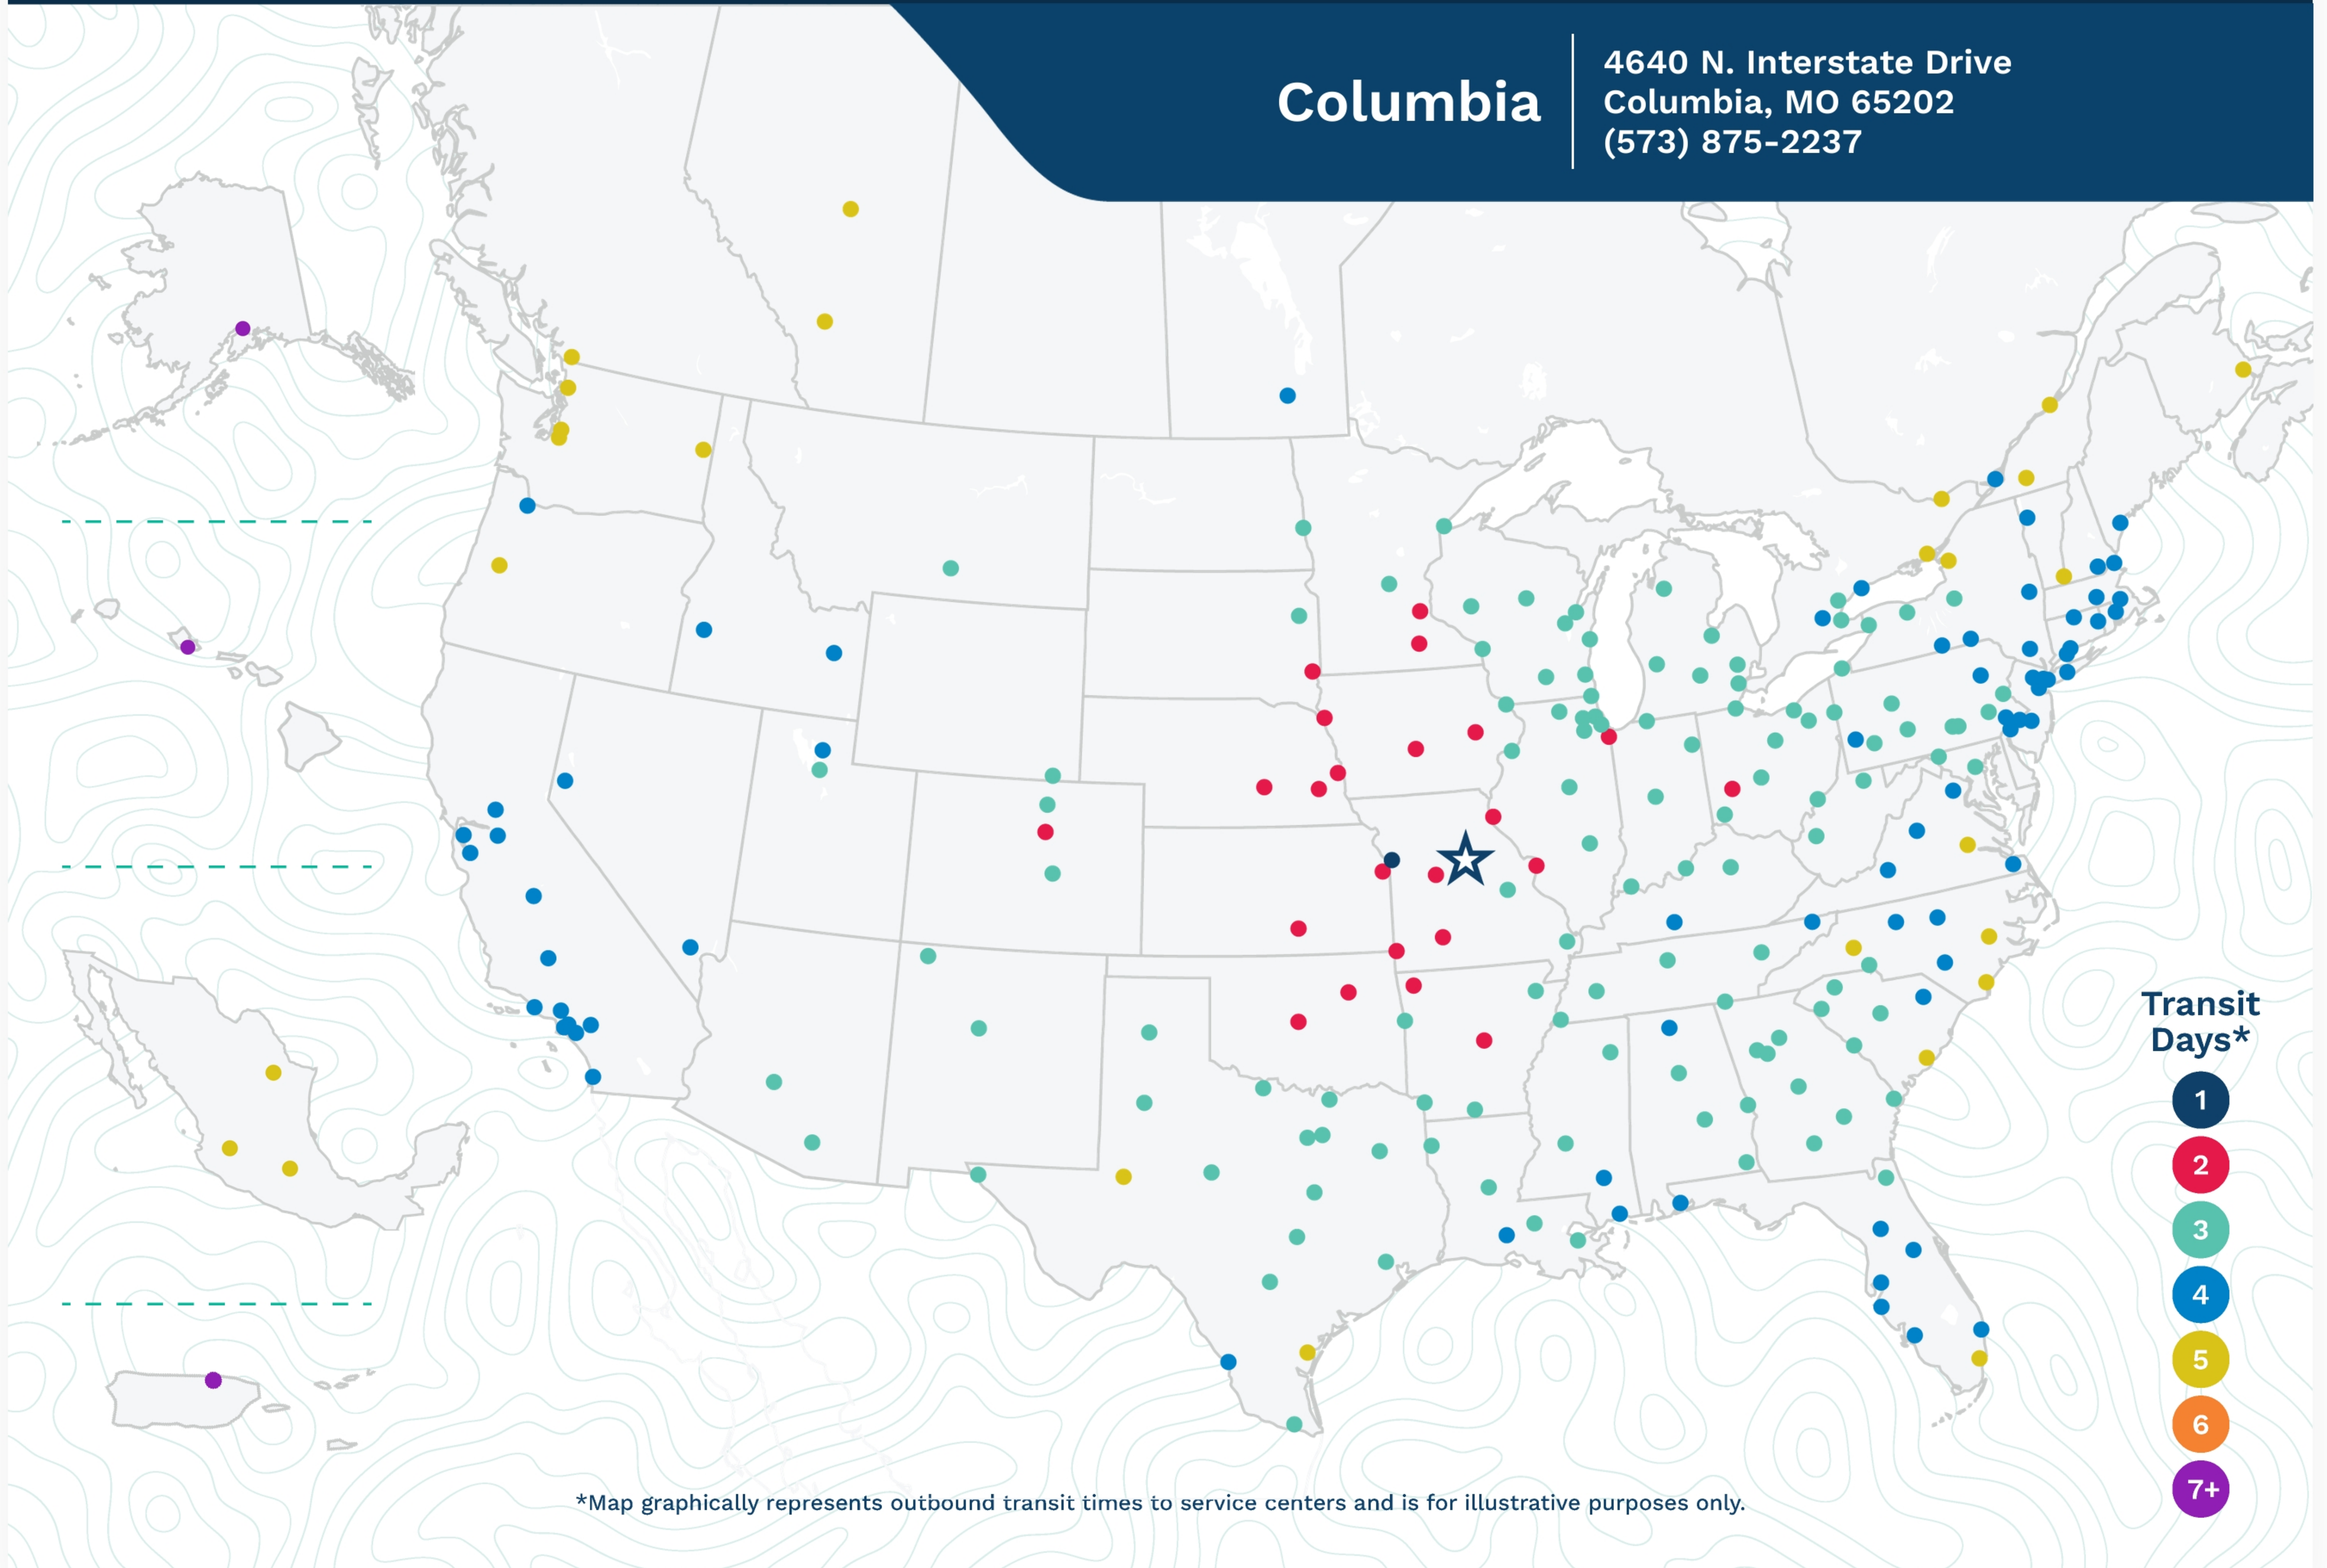

Advertised Transit Times

via the ABF Freight® Network

Columbia

4640 N. Interstate Drive
Columbia, MO 65202
(573) 875-2237

Transit Days*

- 1
- 2
- 3
- 4
- 5
- 6
- 7+

*Map graphically represents outbound transit times to service centers and is for illustrative purposes only.