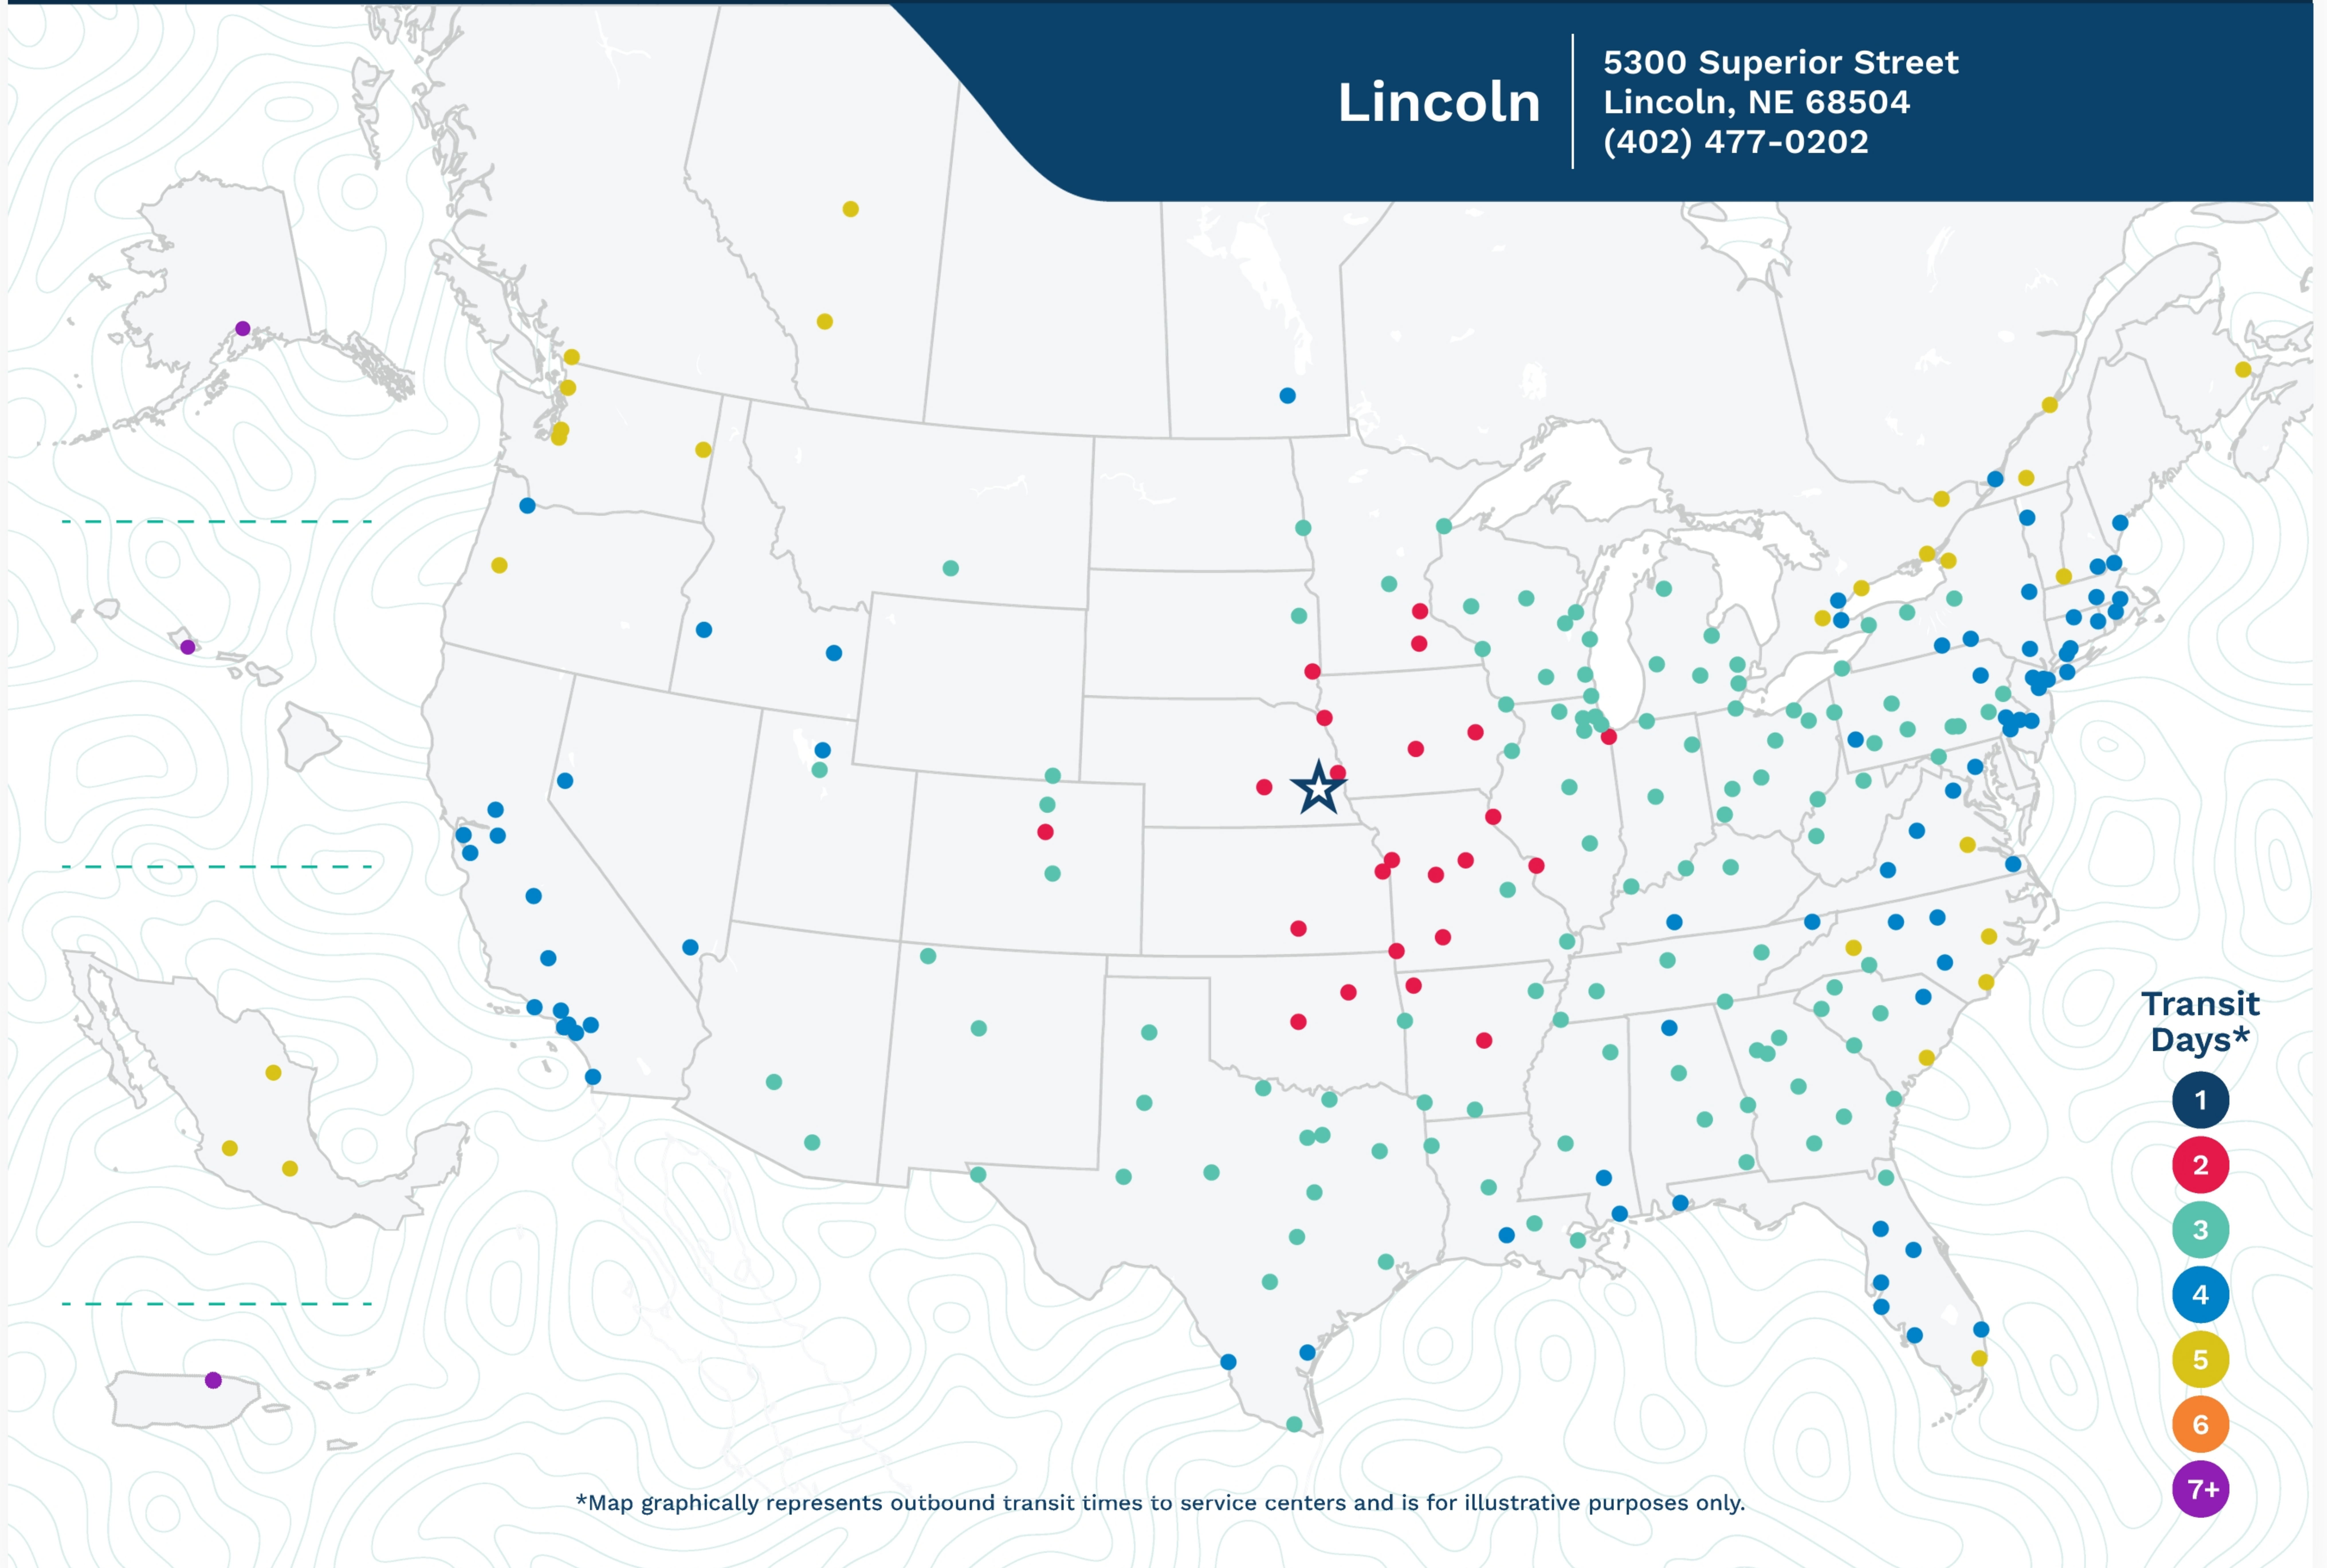

# Advertised Transit Times

via the ABF Freight® Network

**Lincoln**

5300 Superior Street  
Lincoln, NE 68504  
(402) 477-0202

\*Map graphically represents outbound transit times to service centers and is for illustrative purposes only.