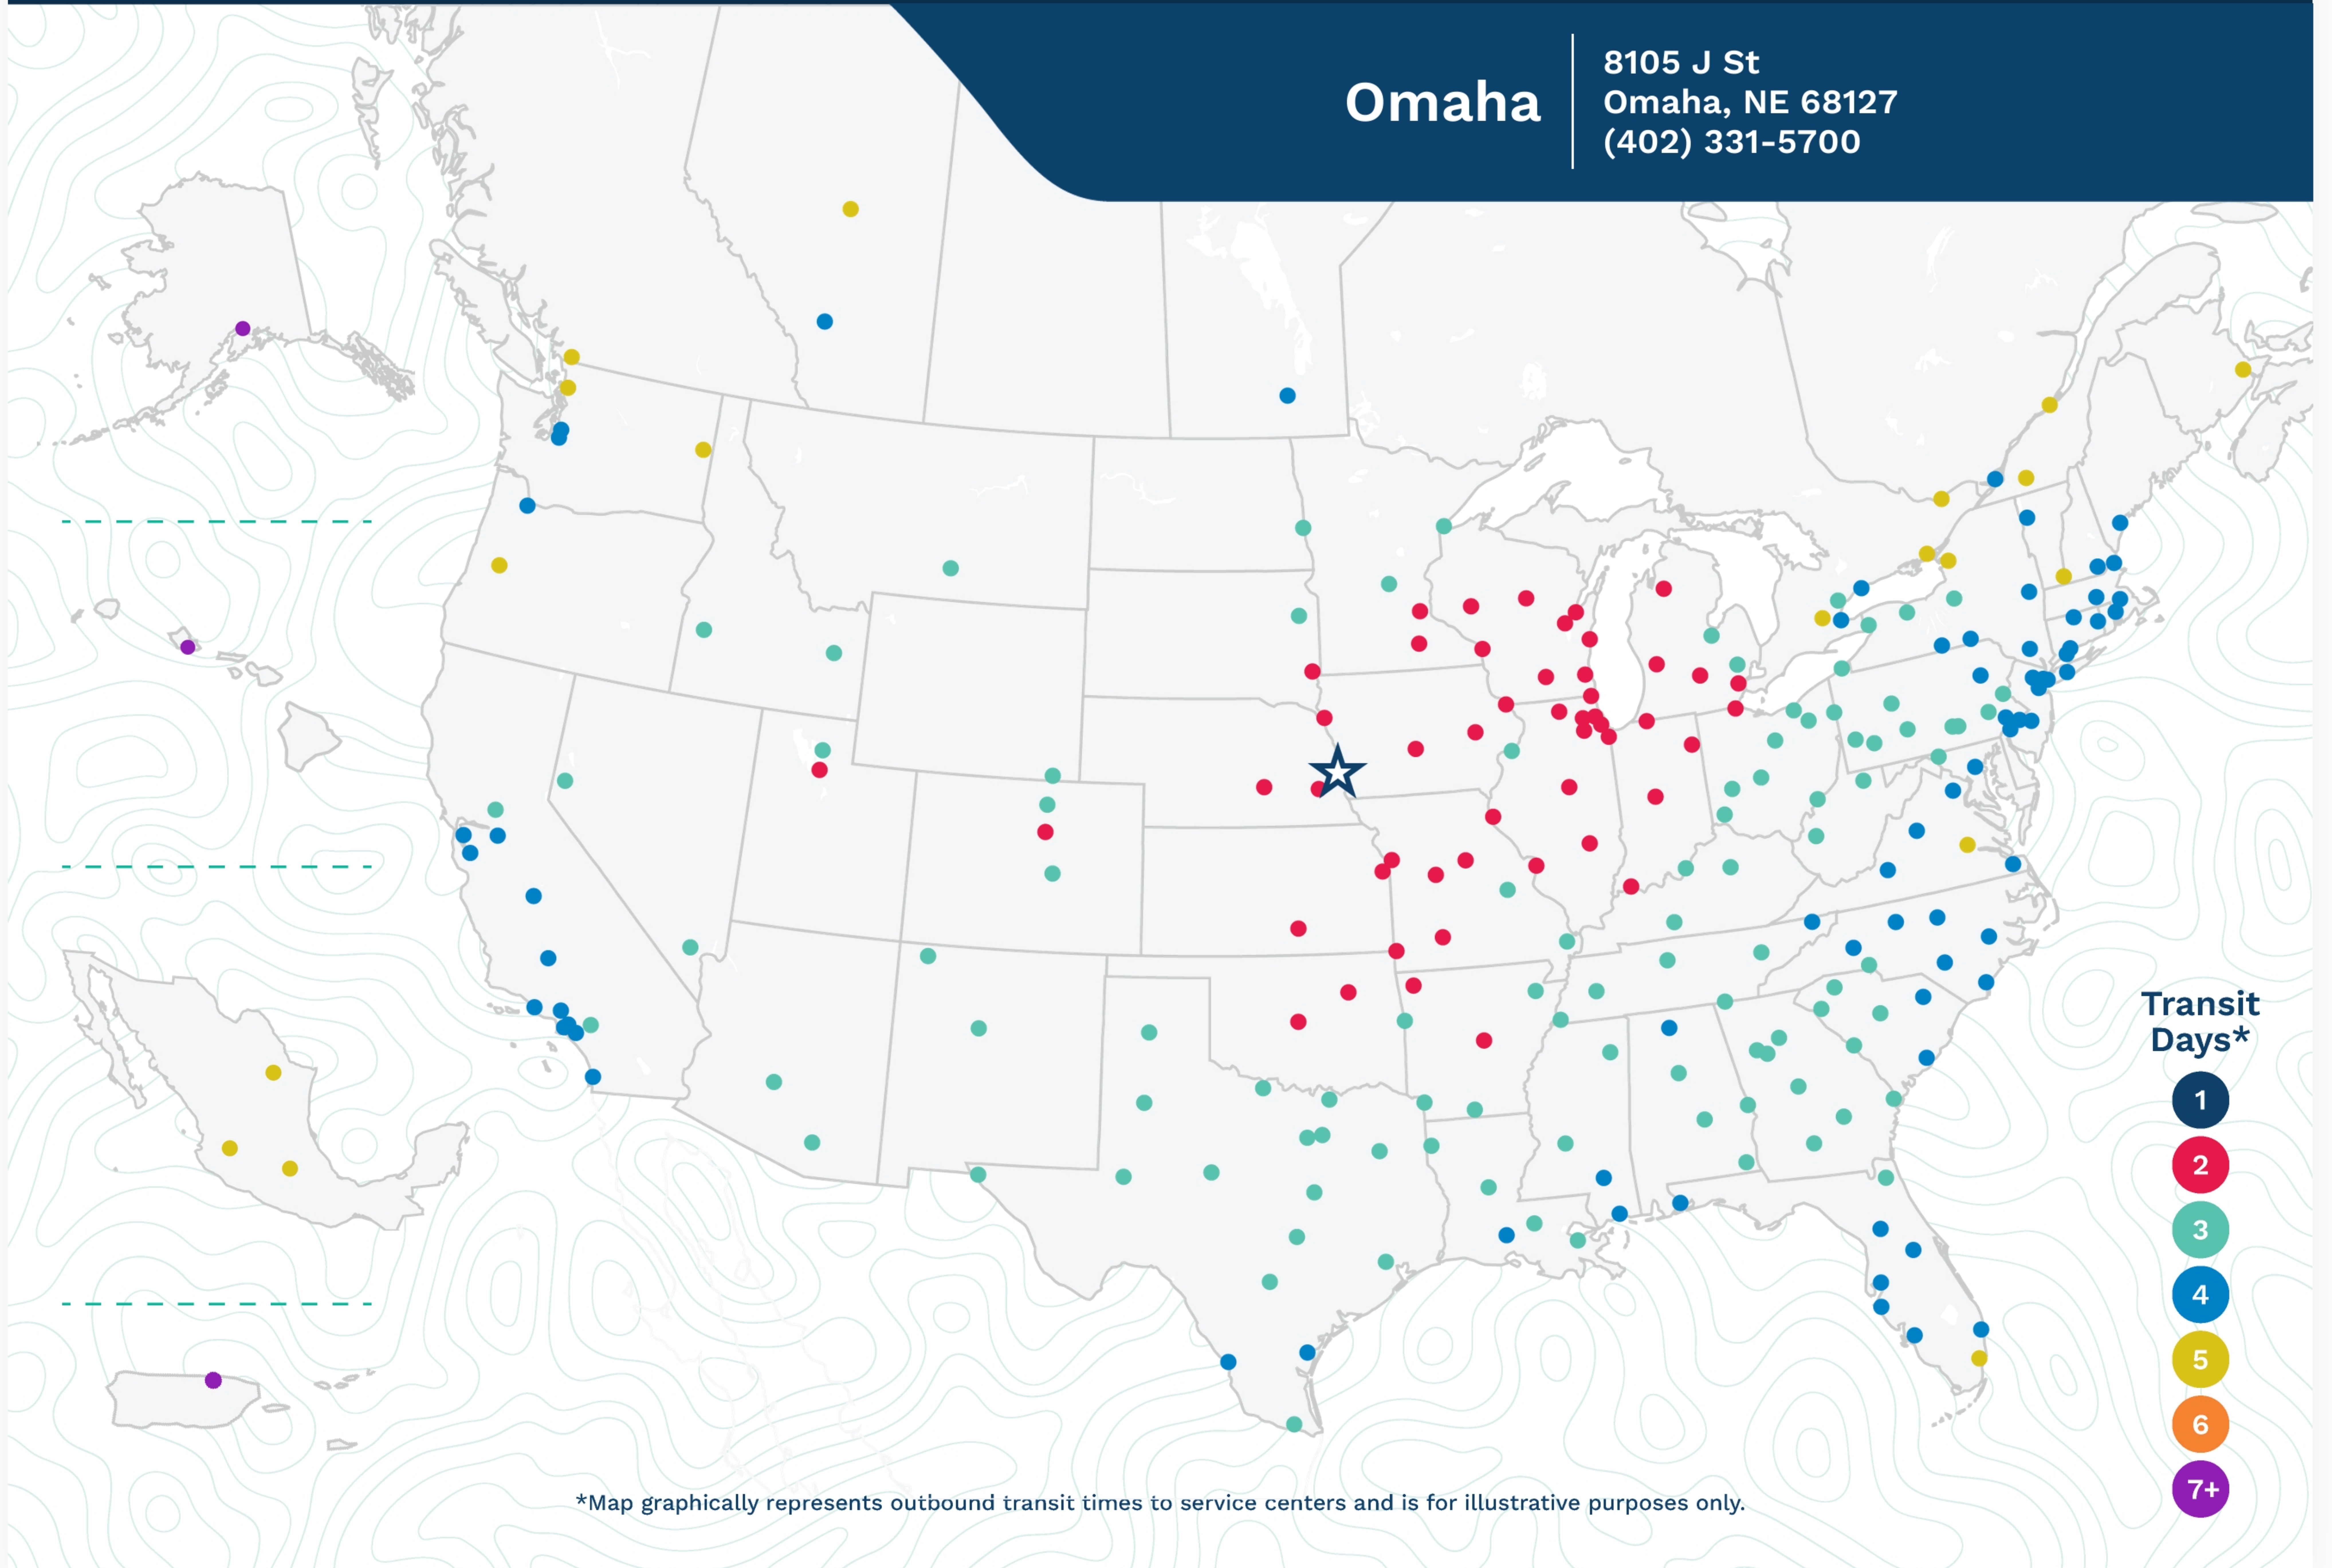

Advertised Transit Times

via the ABF Freight® Network

Omaha

8105 J St
Omaha, NE 68127
(402) 331-5700

*Map graphically represents outbound transit times to service centers and is for illustrative purposes only.