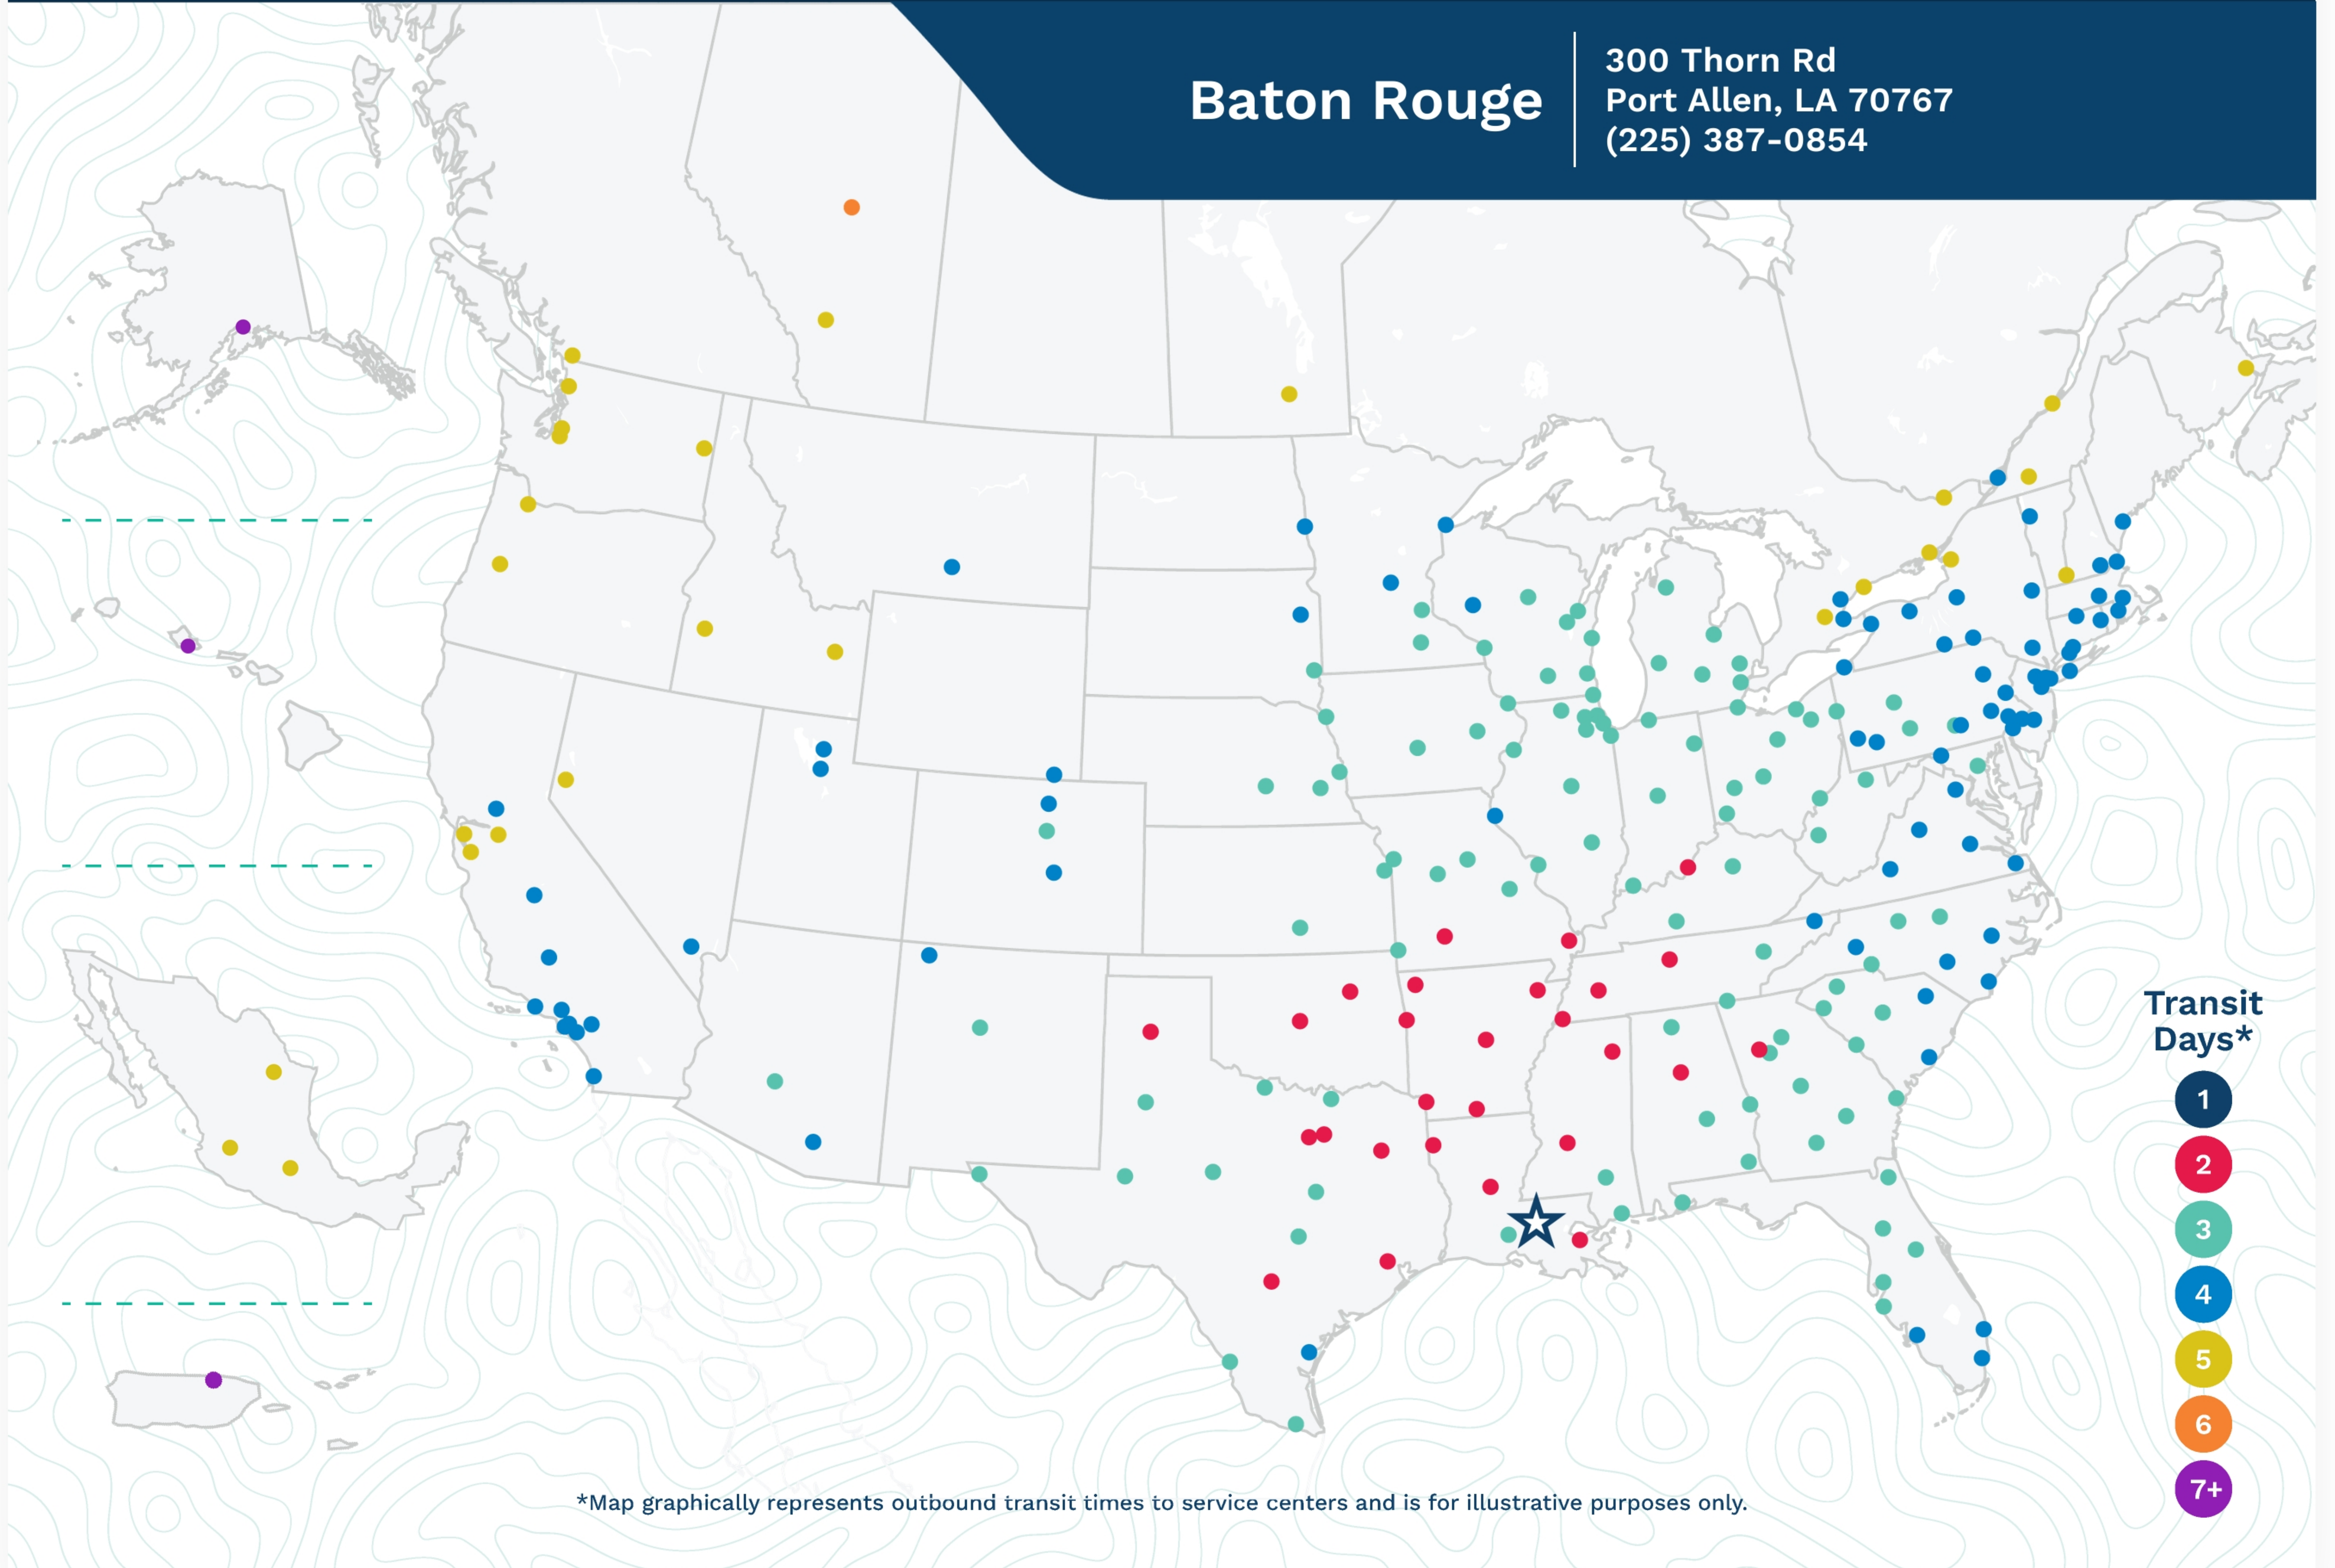

## Baton Rouge

300 Thorn Rd  
Port Allen, LA 70767  
(225) 387-0854

\*Map graphically represents outbound transit times to service centers and is for illustrative purposes only.