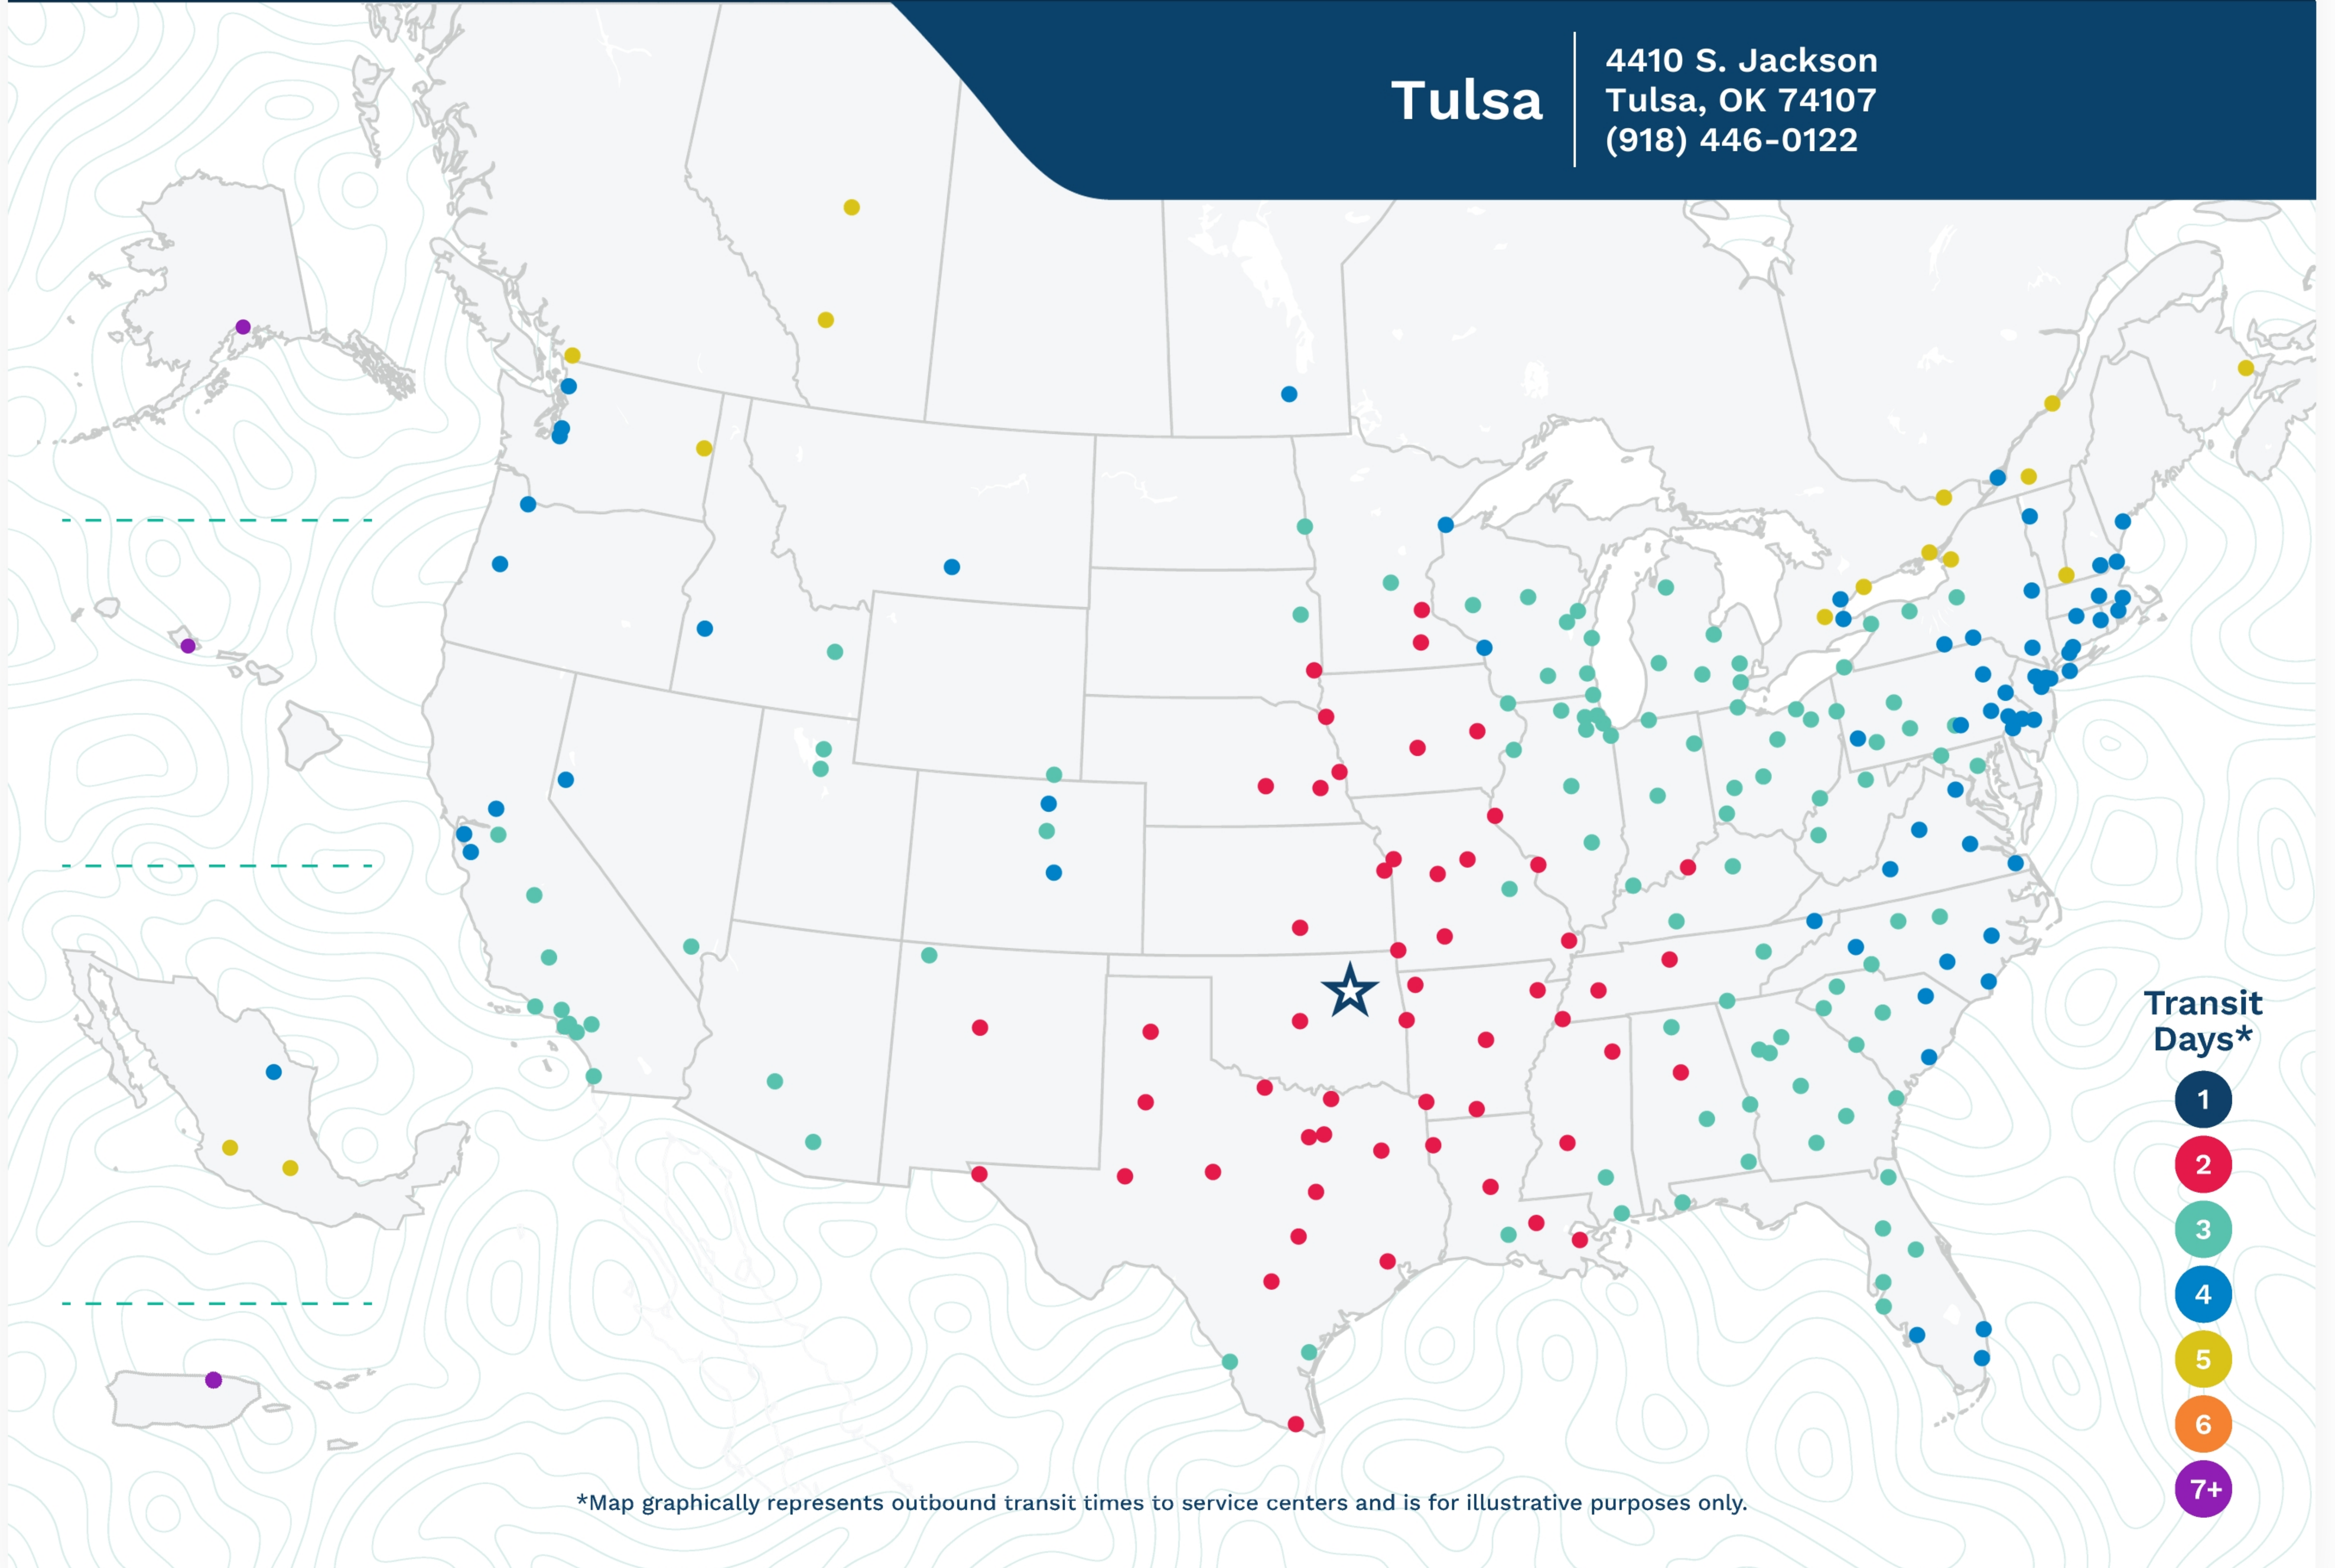

Advertised Transit Times

via the ABF Freight® Network

Tulsa

4410 S. Jackson
Tulsa, OK 74107
(918) 446-0122

*Map graphically represents outbound transit times to service centers and is for illustrative purposes only.