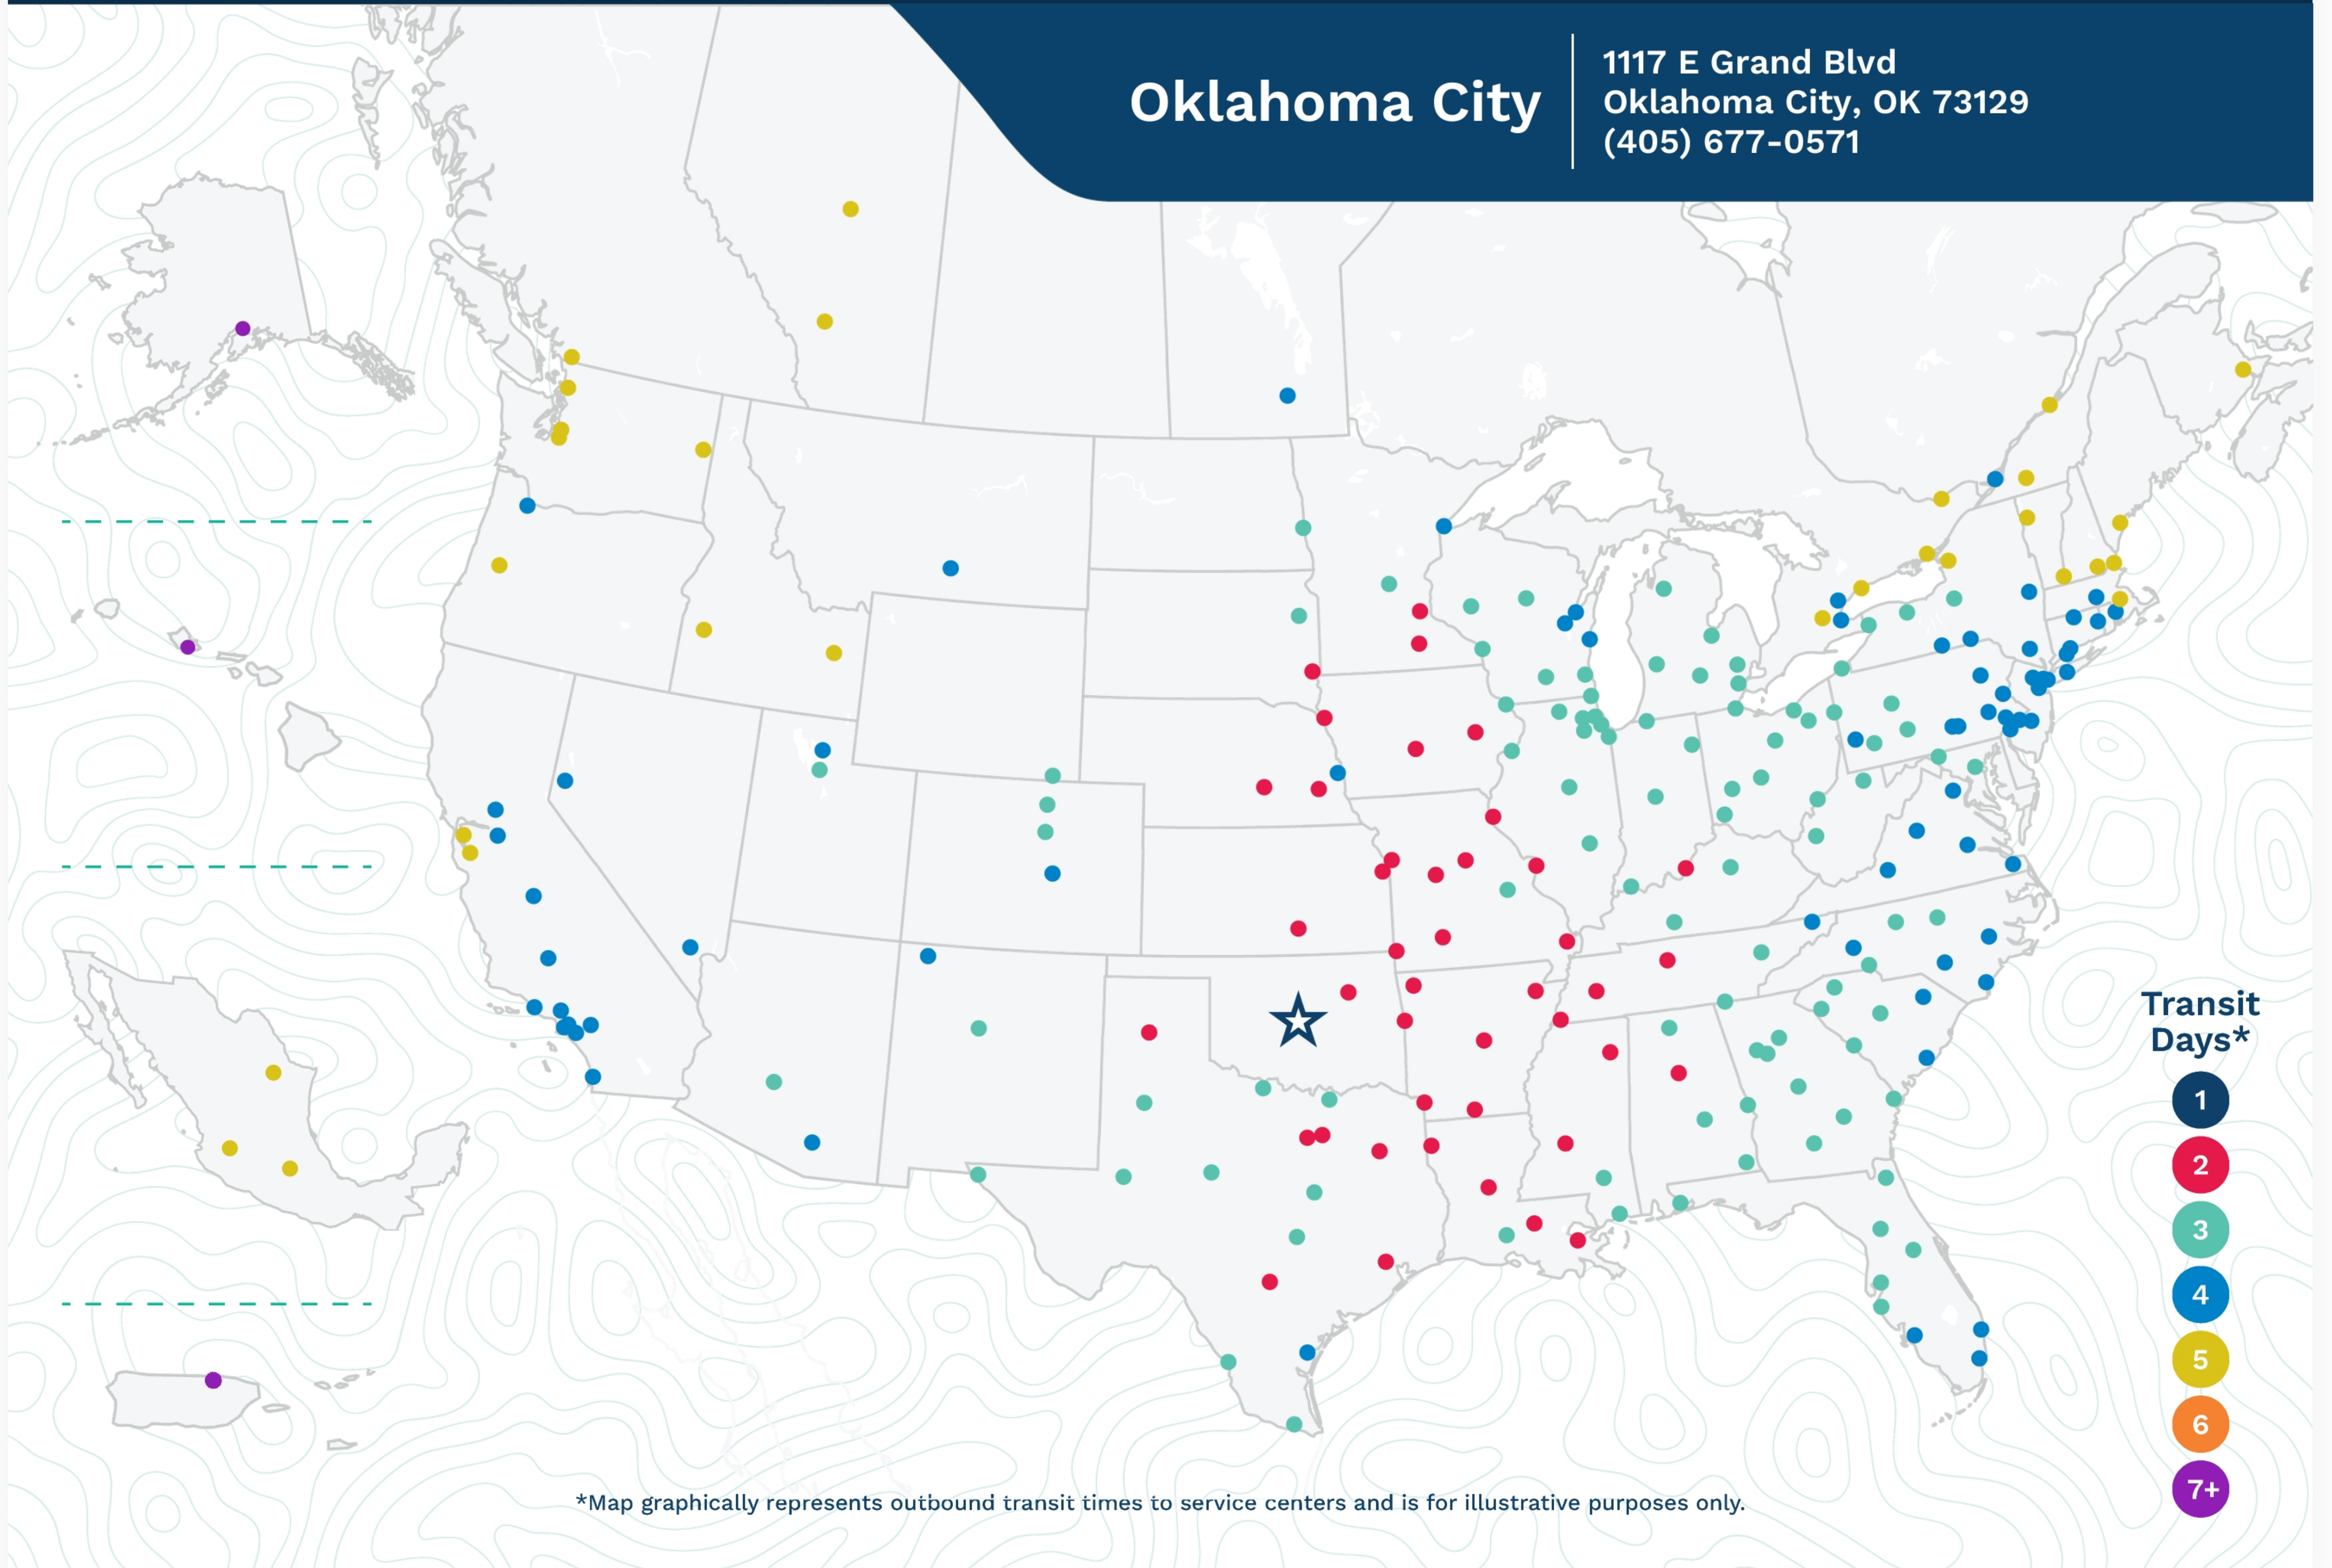

# Advertised Transit Times

via the ABF Freight® Network

## Oklahoma City

1117 E Grand Blvd  
Oklahoma City, OK 73129  
(405) 677-0571

\*Map graphically represents outbound transit times to service centers and is for illustrative purposes only.