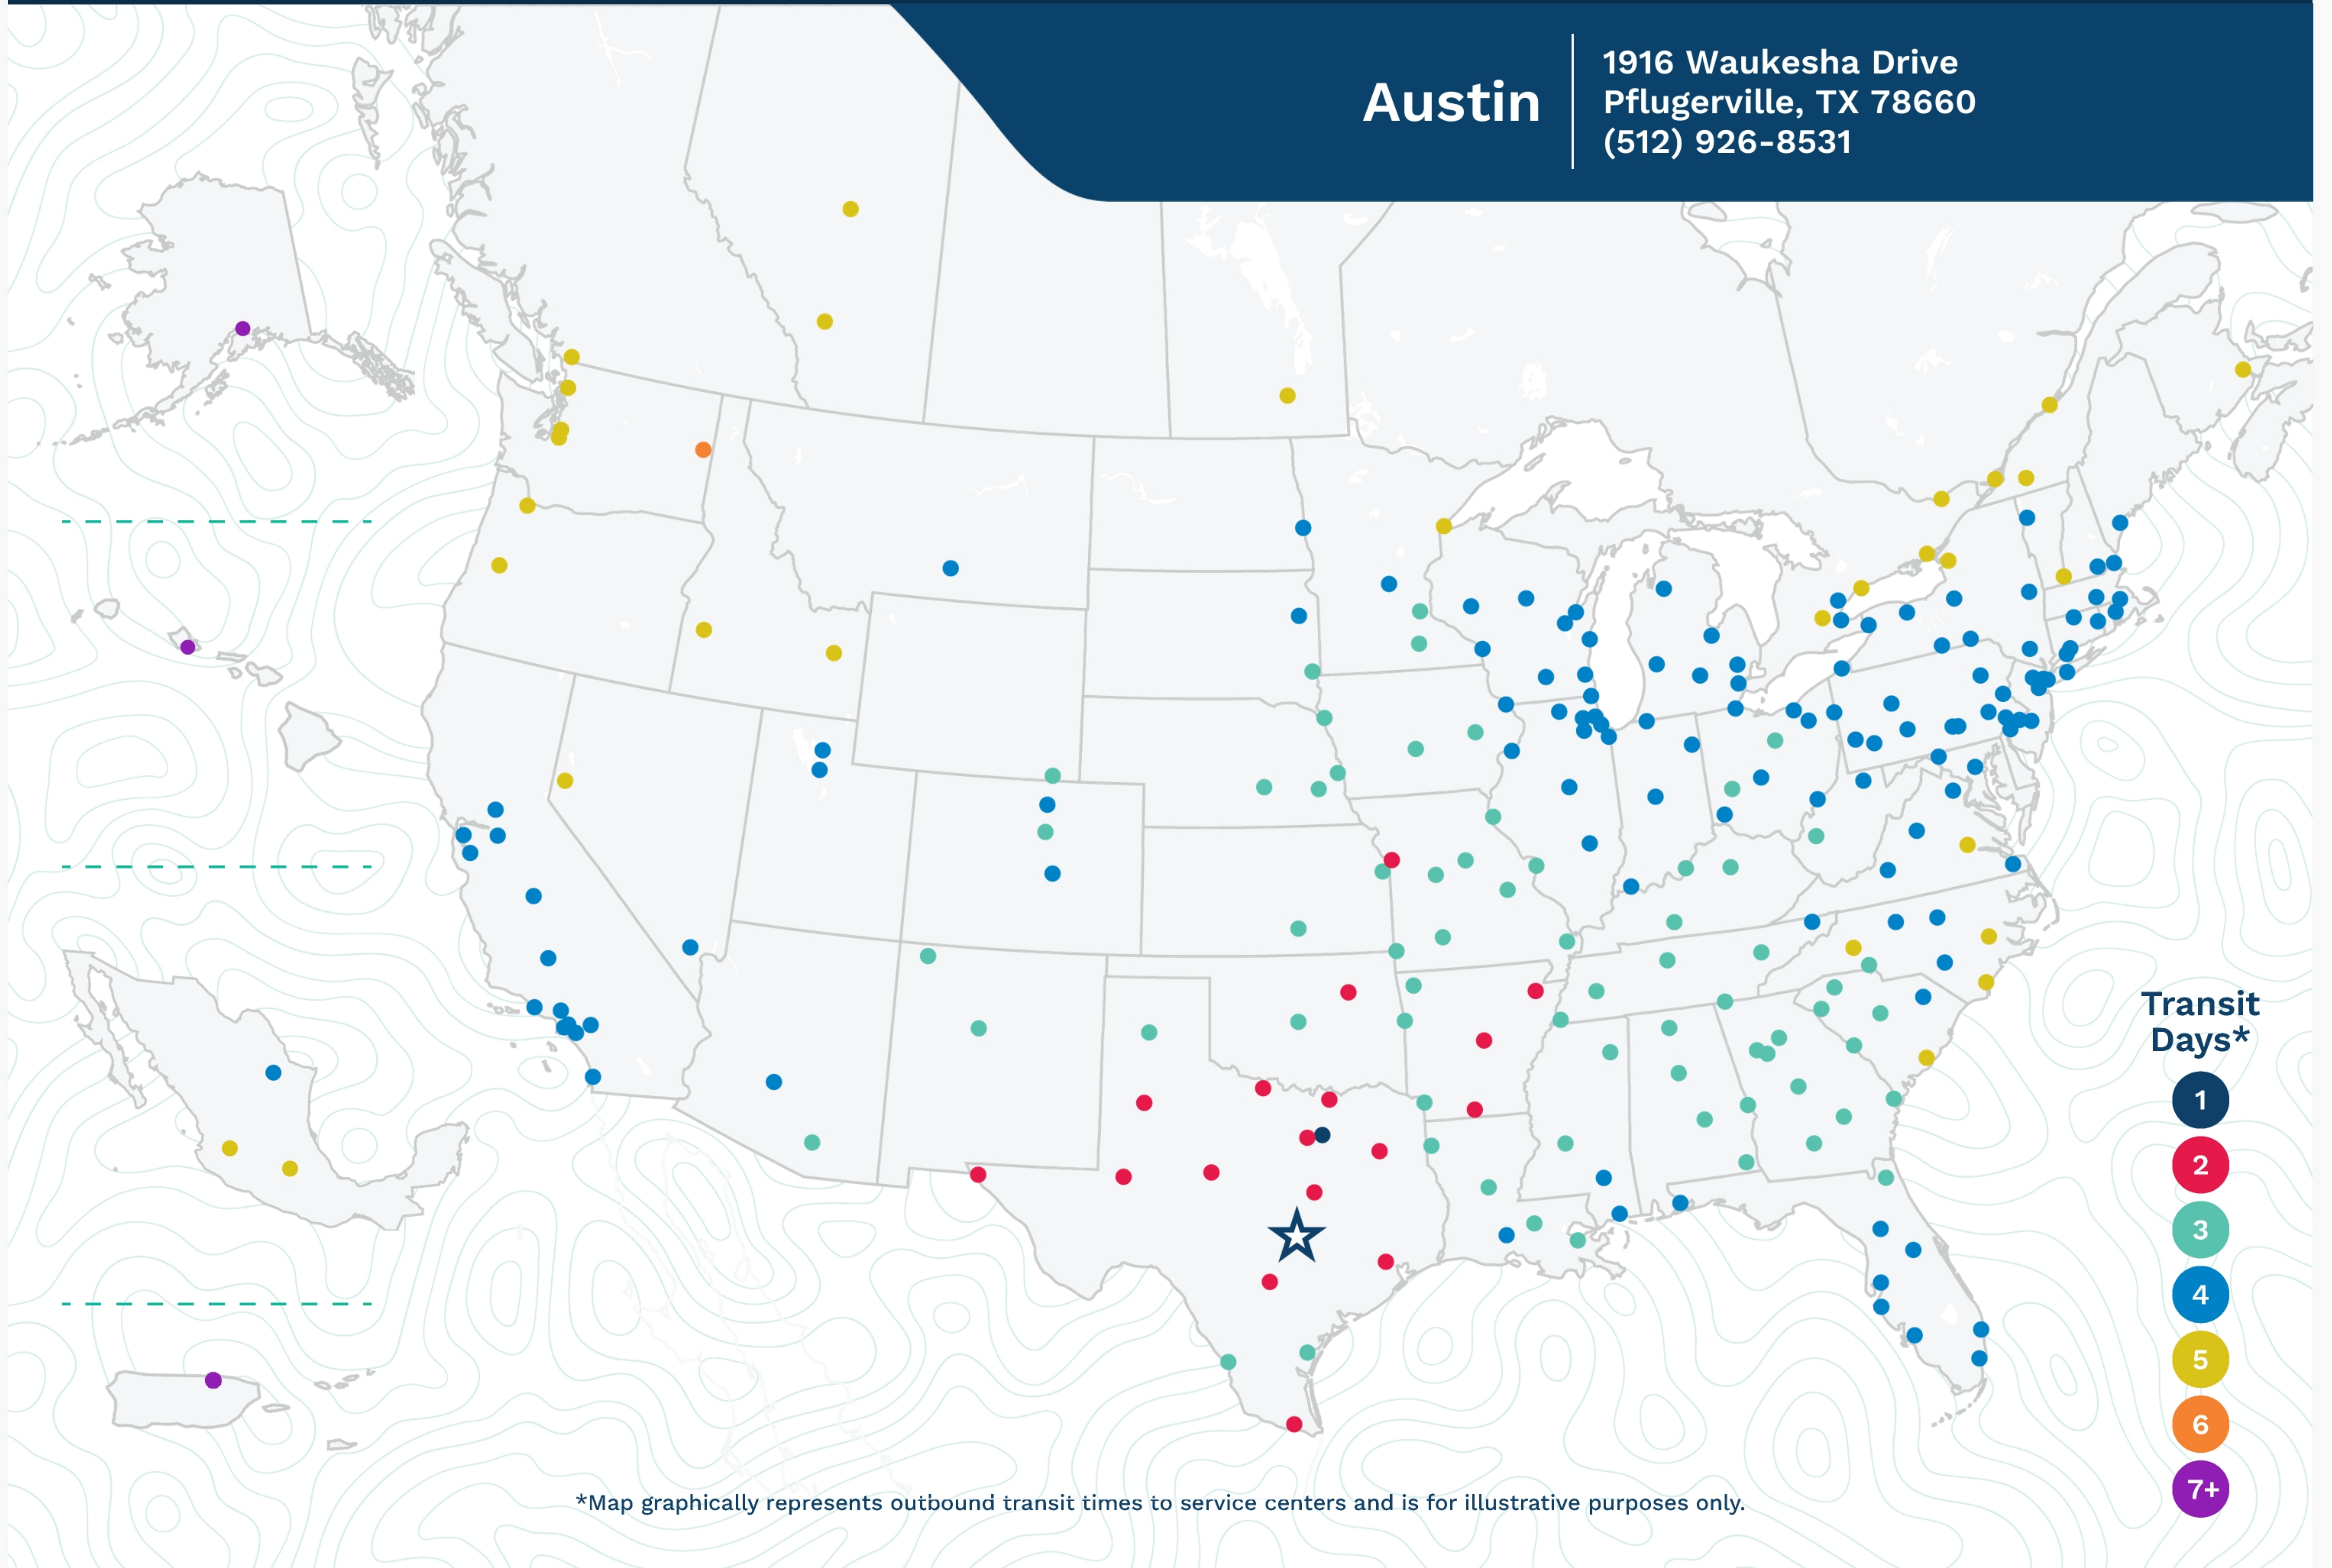

# Advertised Transit Times

via the ABF Freight® Network

**Austin**

1916 Waukesha Drive  
Pflugerville, TX 78660  
(512) 926-8531

\*Map graphically represents outbound transit times to service centers and is for illustrative purposes only.