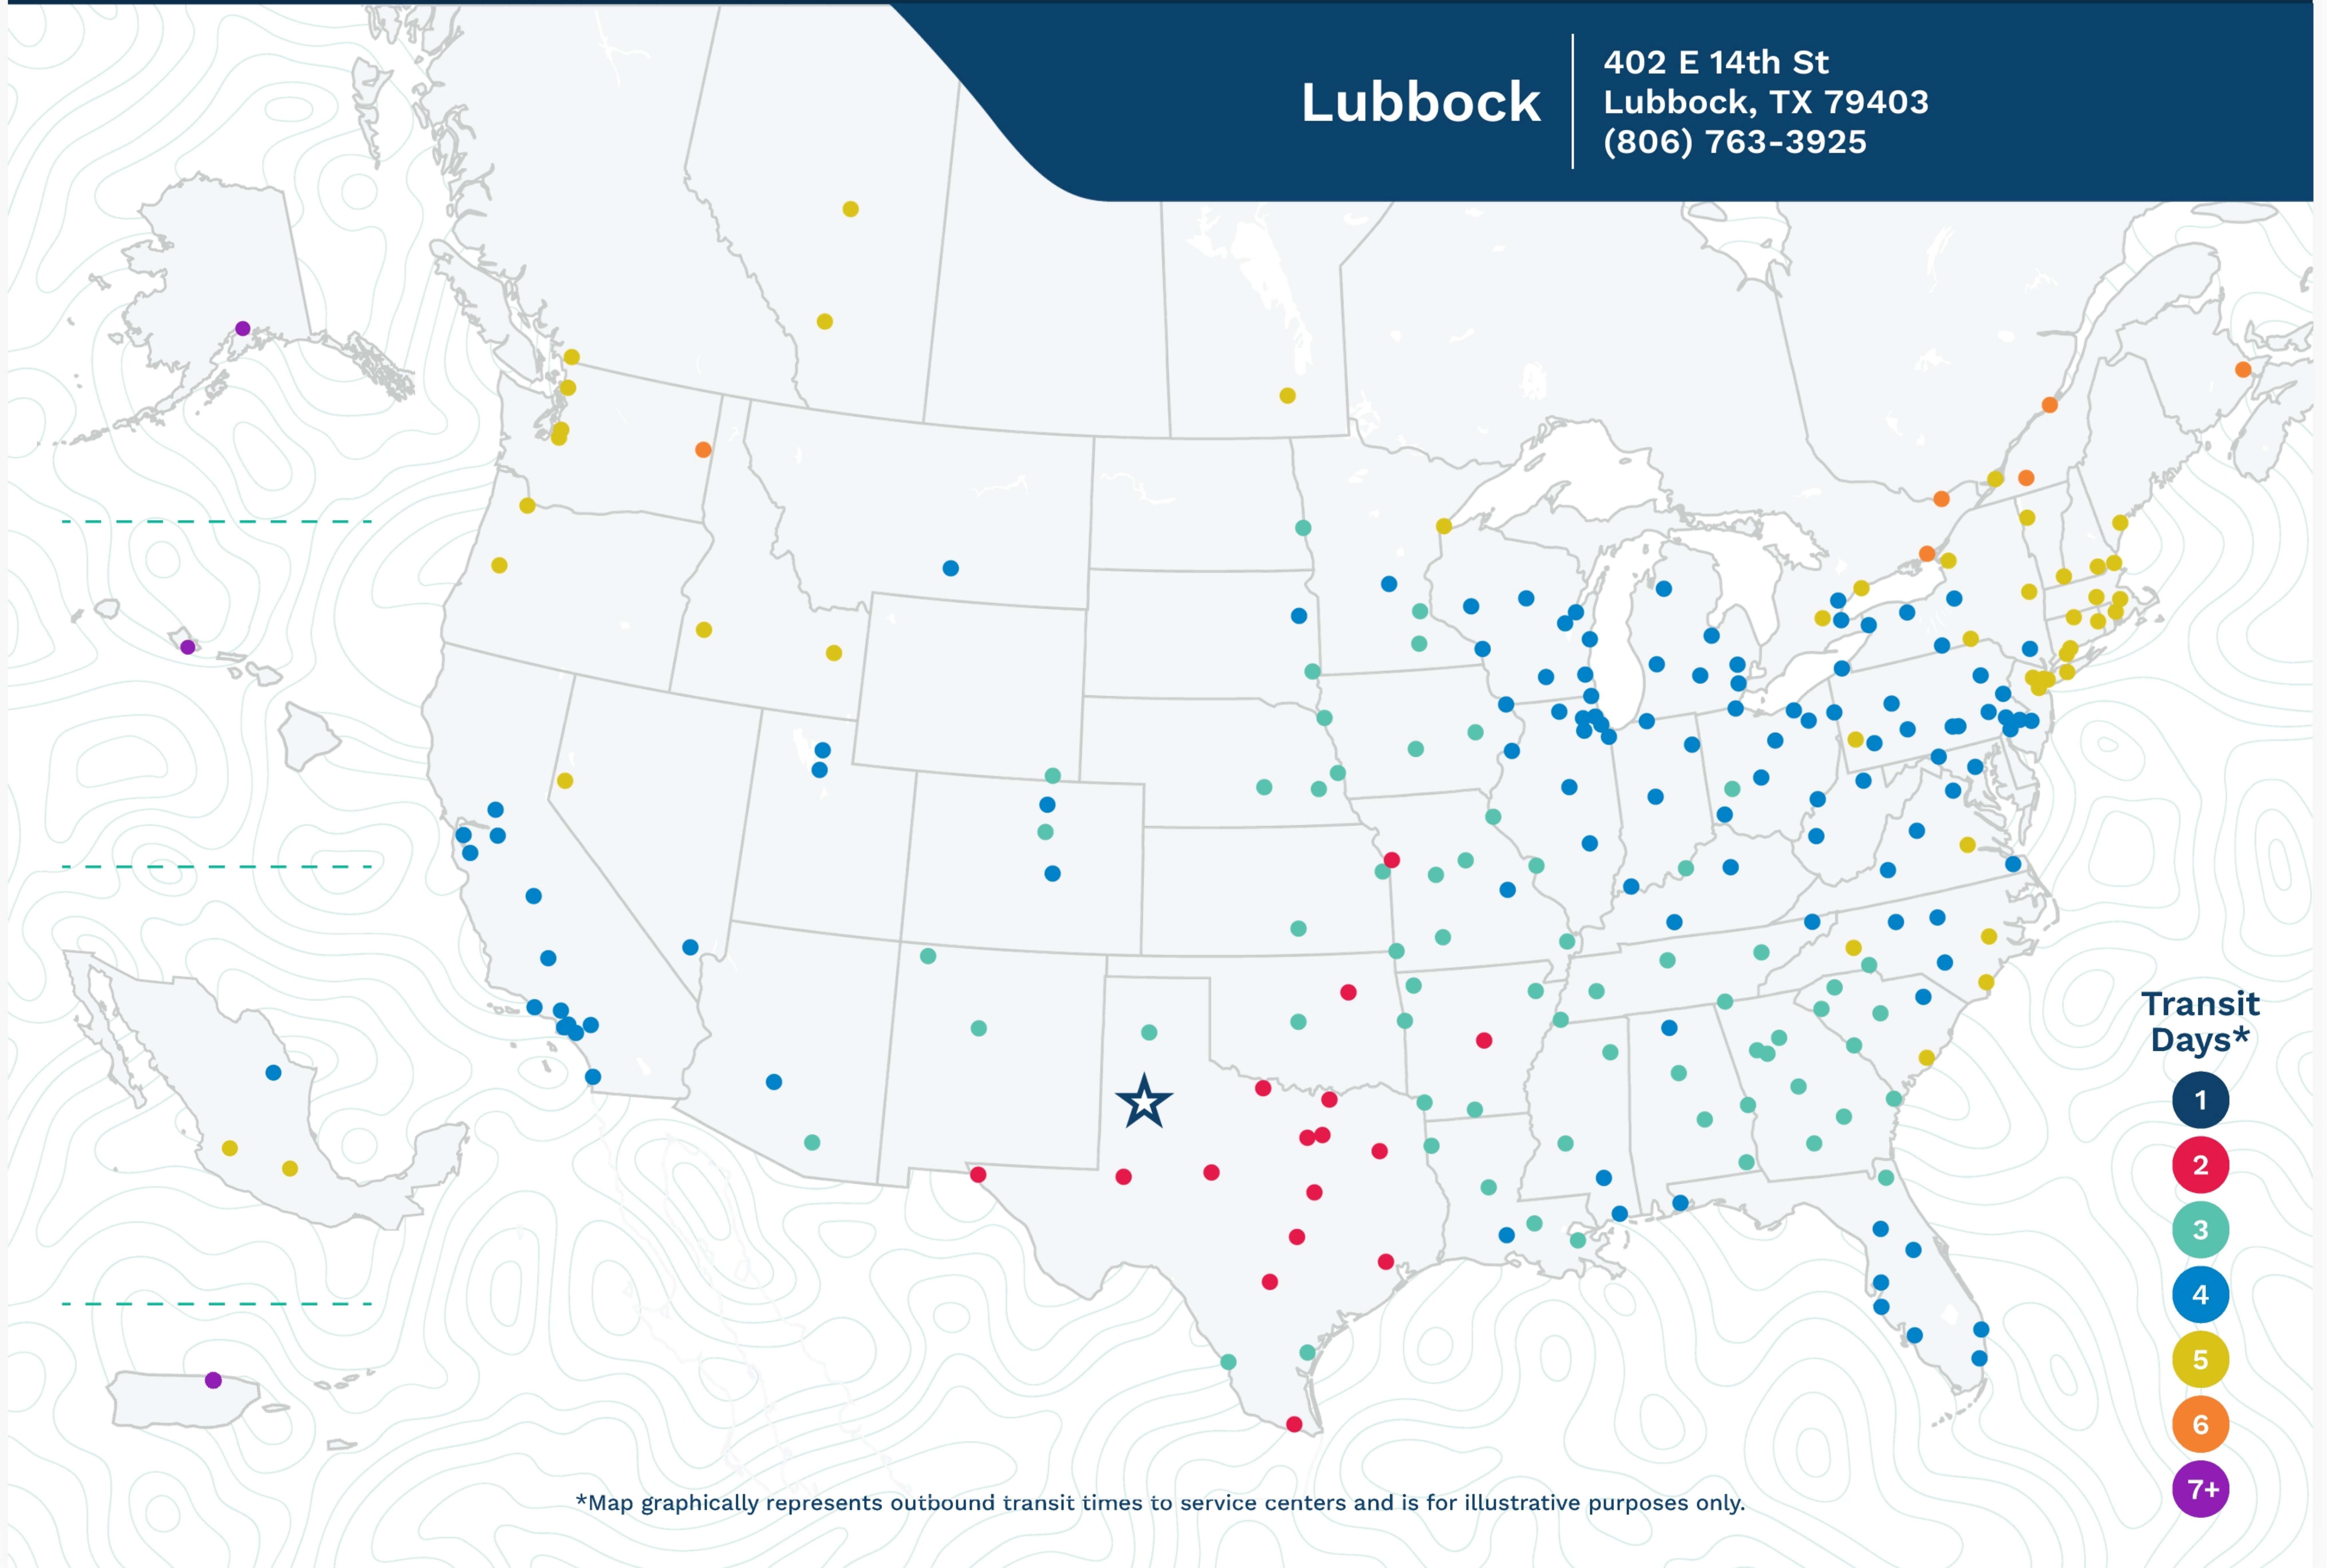

Lubbock

402 E 14th St
Lubbock, TX 79403
(806) 763-3925

*Map graphically represents outbound transit times to service centers and is for illustrative purposes only.