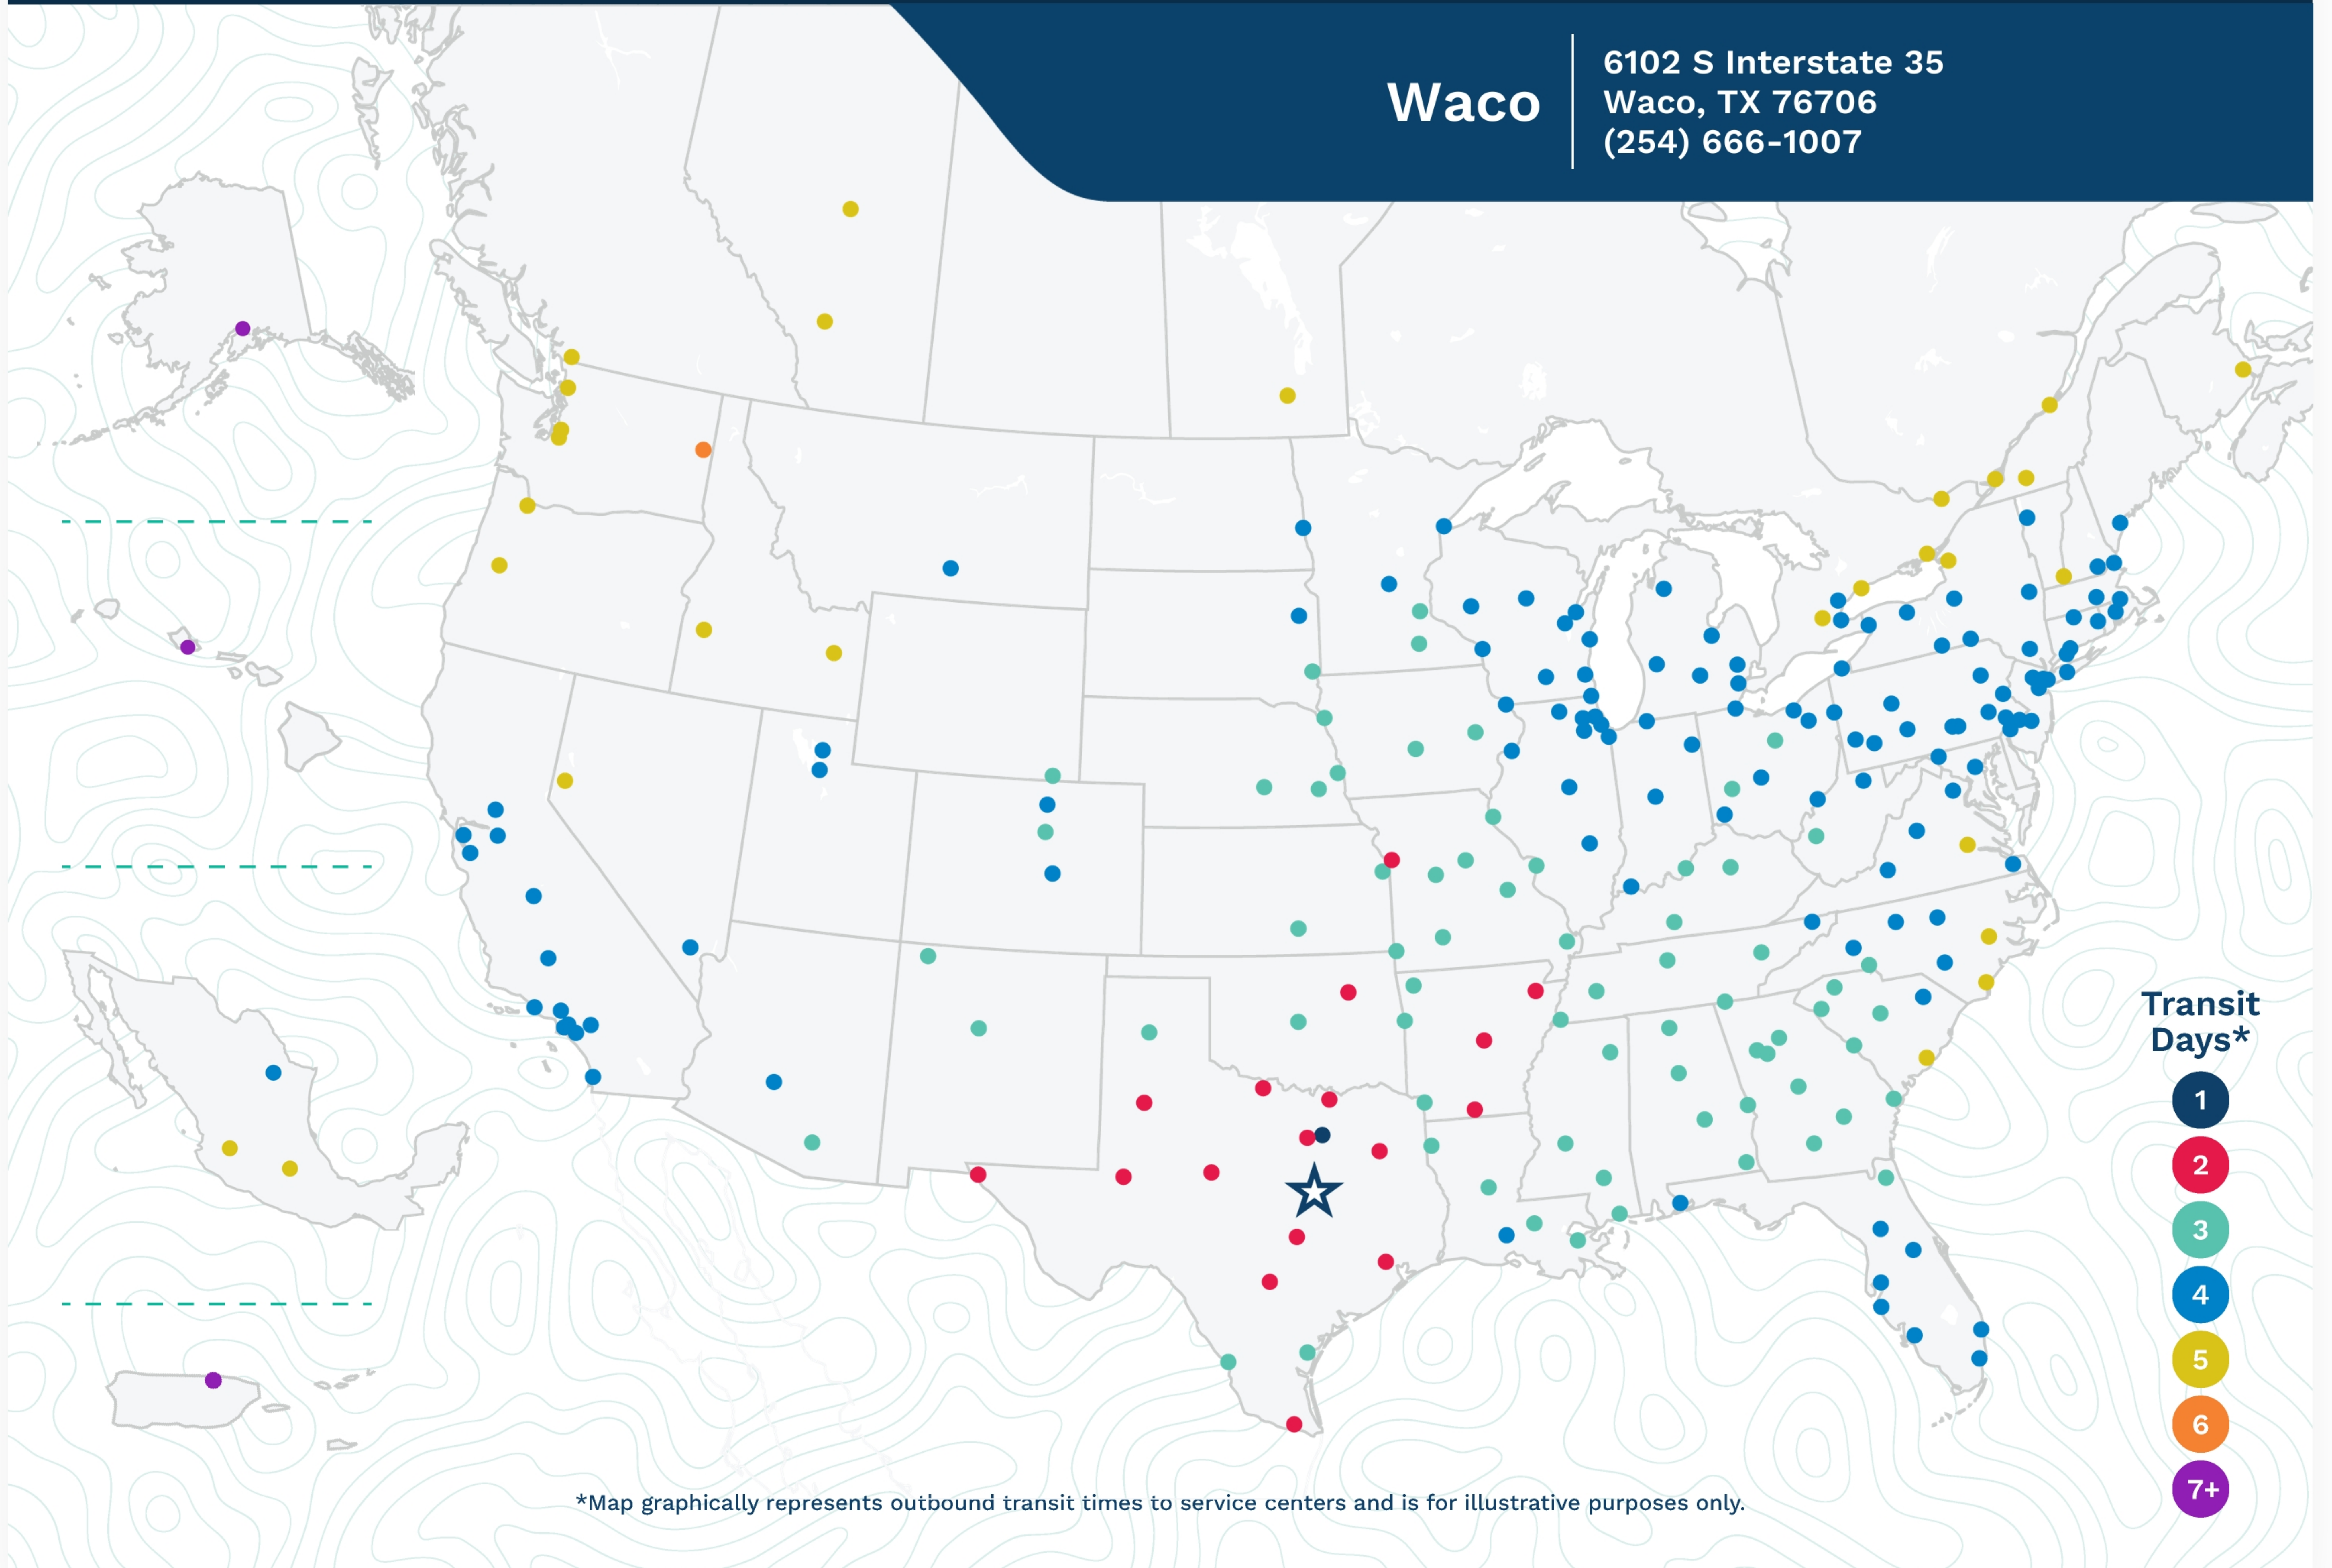

Advertised Transit Times

via the ABF Freight® Network

Waco

6102 S Interstate 35
Waco, TX 76706
(254) 666-1007

*Map graphically represents outbound transit times to service centers and is for illustrative purposes only.