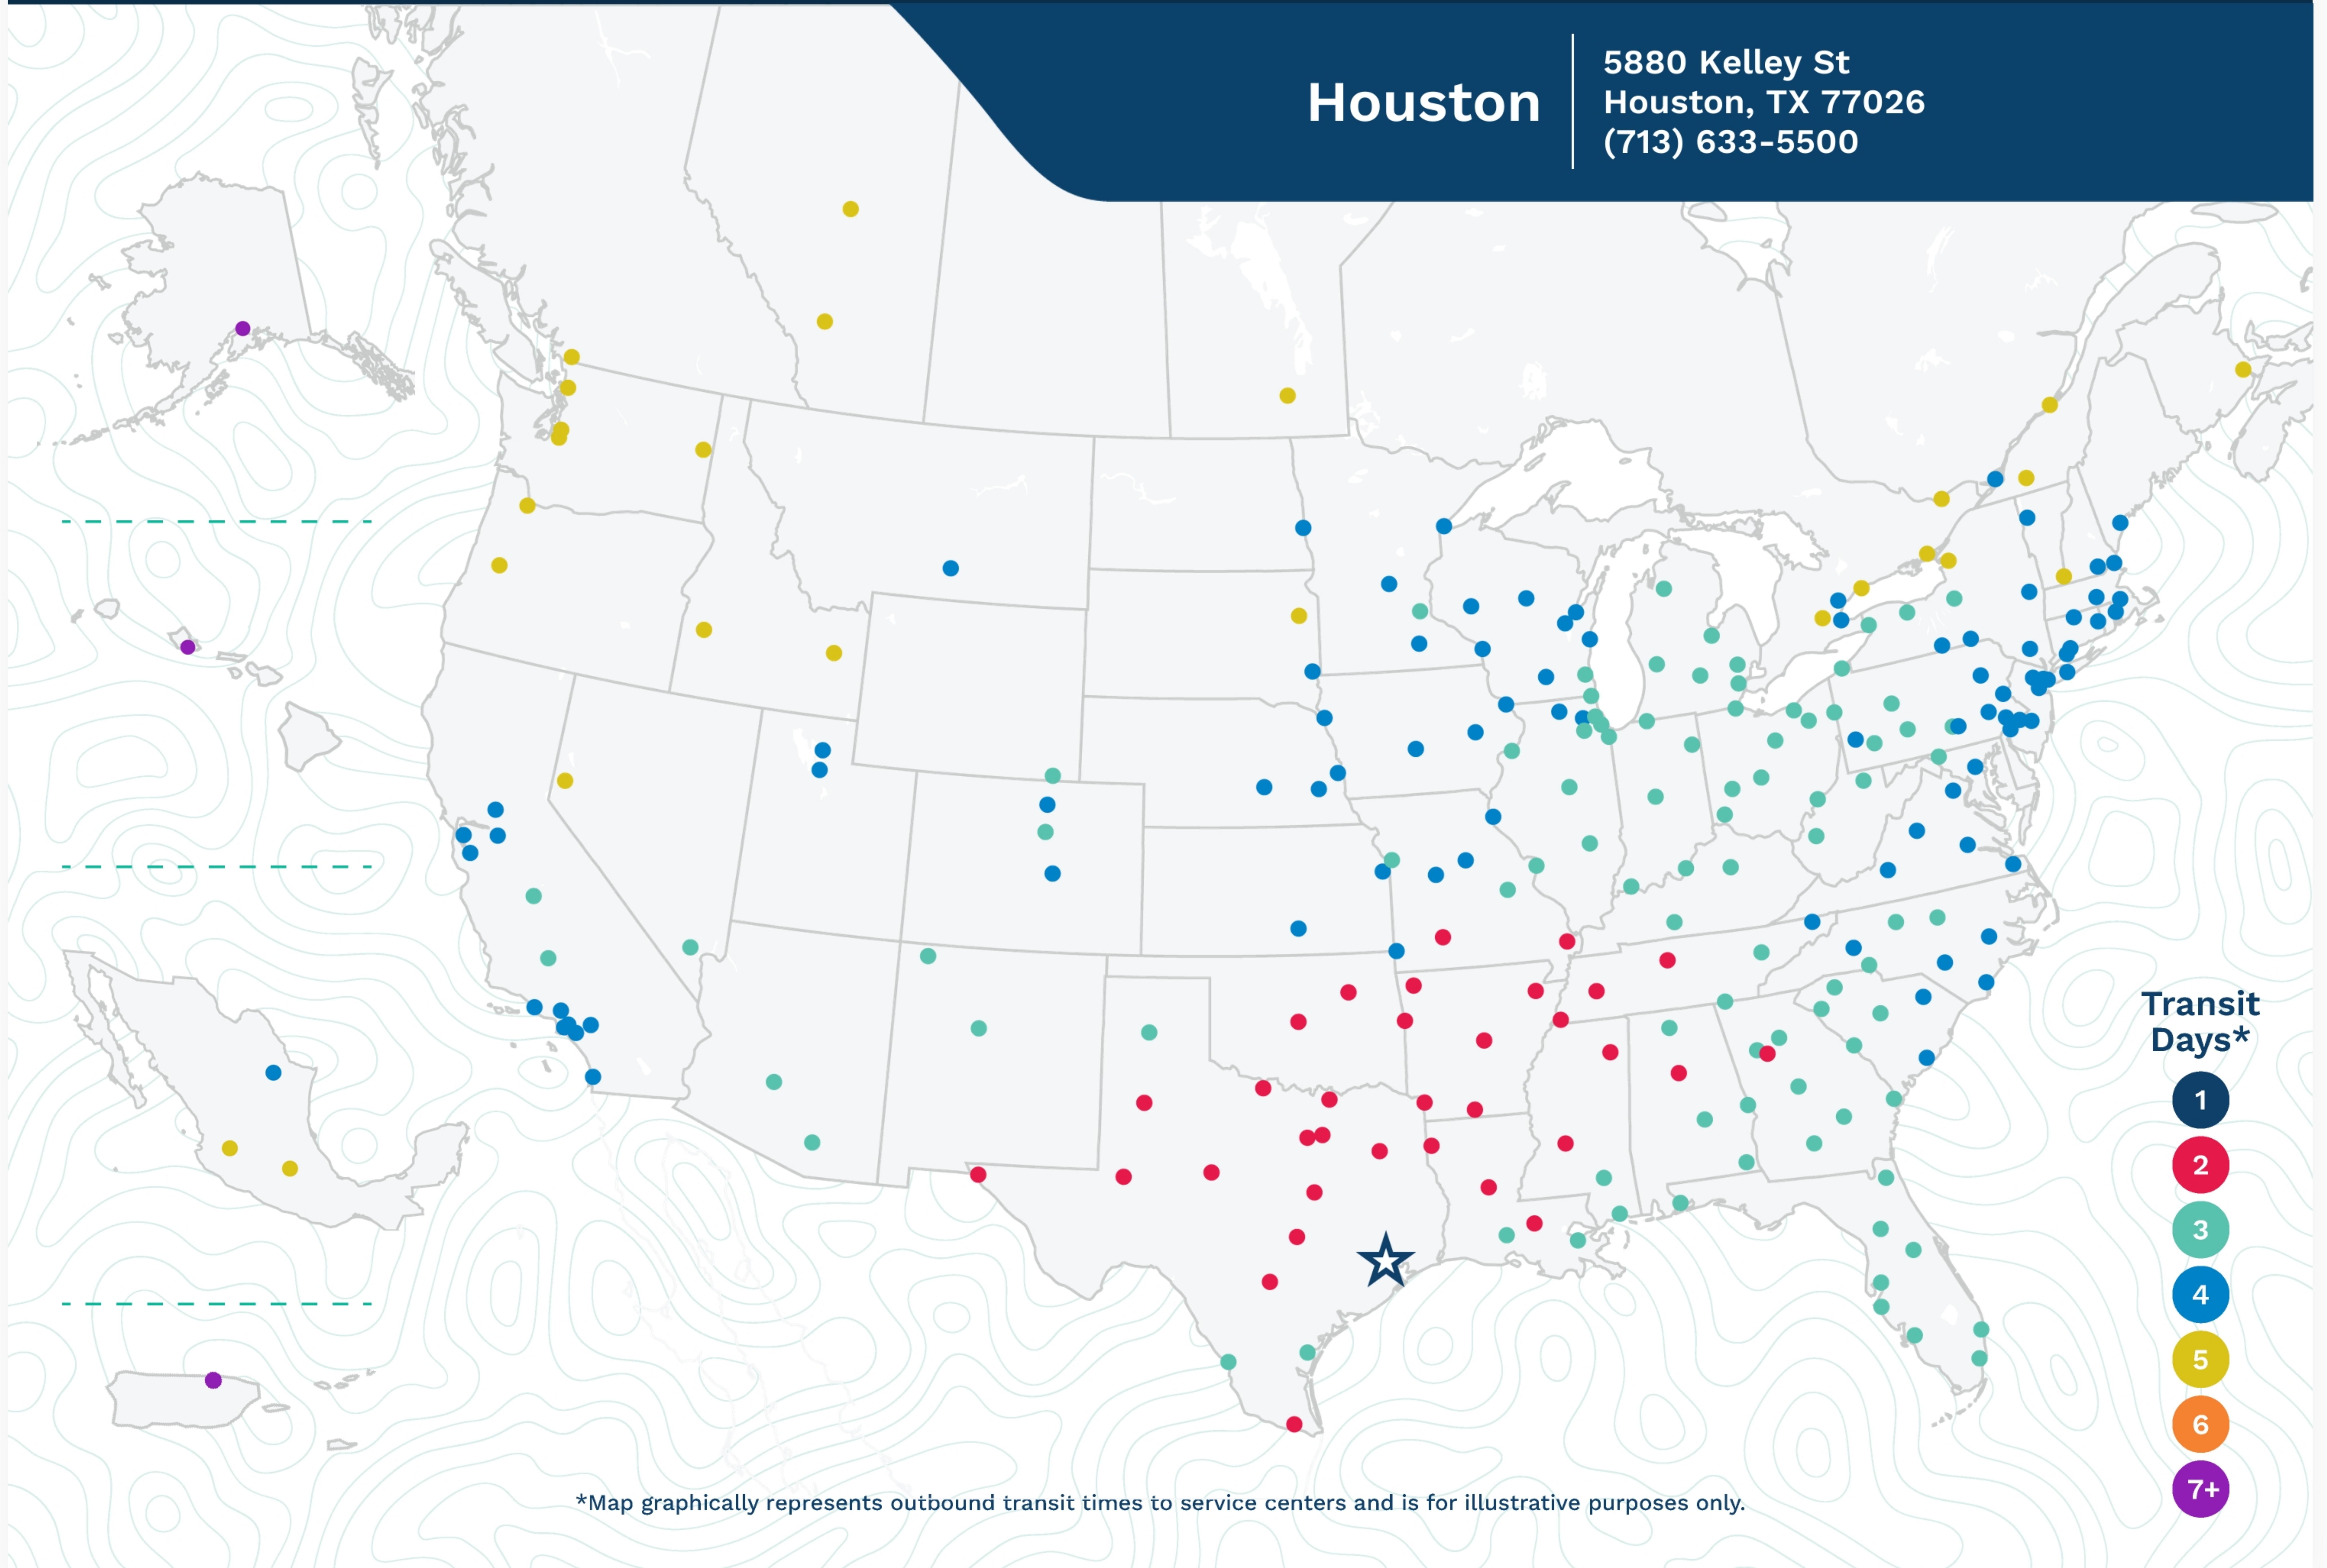

Advertised Transit Times

via the ABF Freight® Network

Houston

5880 Kelley St
Houston, TX 77026
(713) 633-5500

*Map graphically represents outbound transit times to service centers and is for illustrative purposes only.