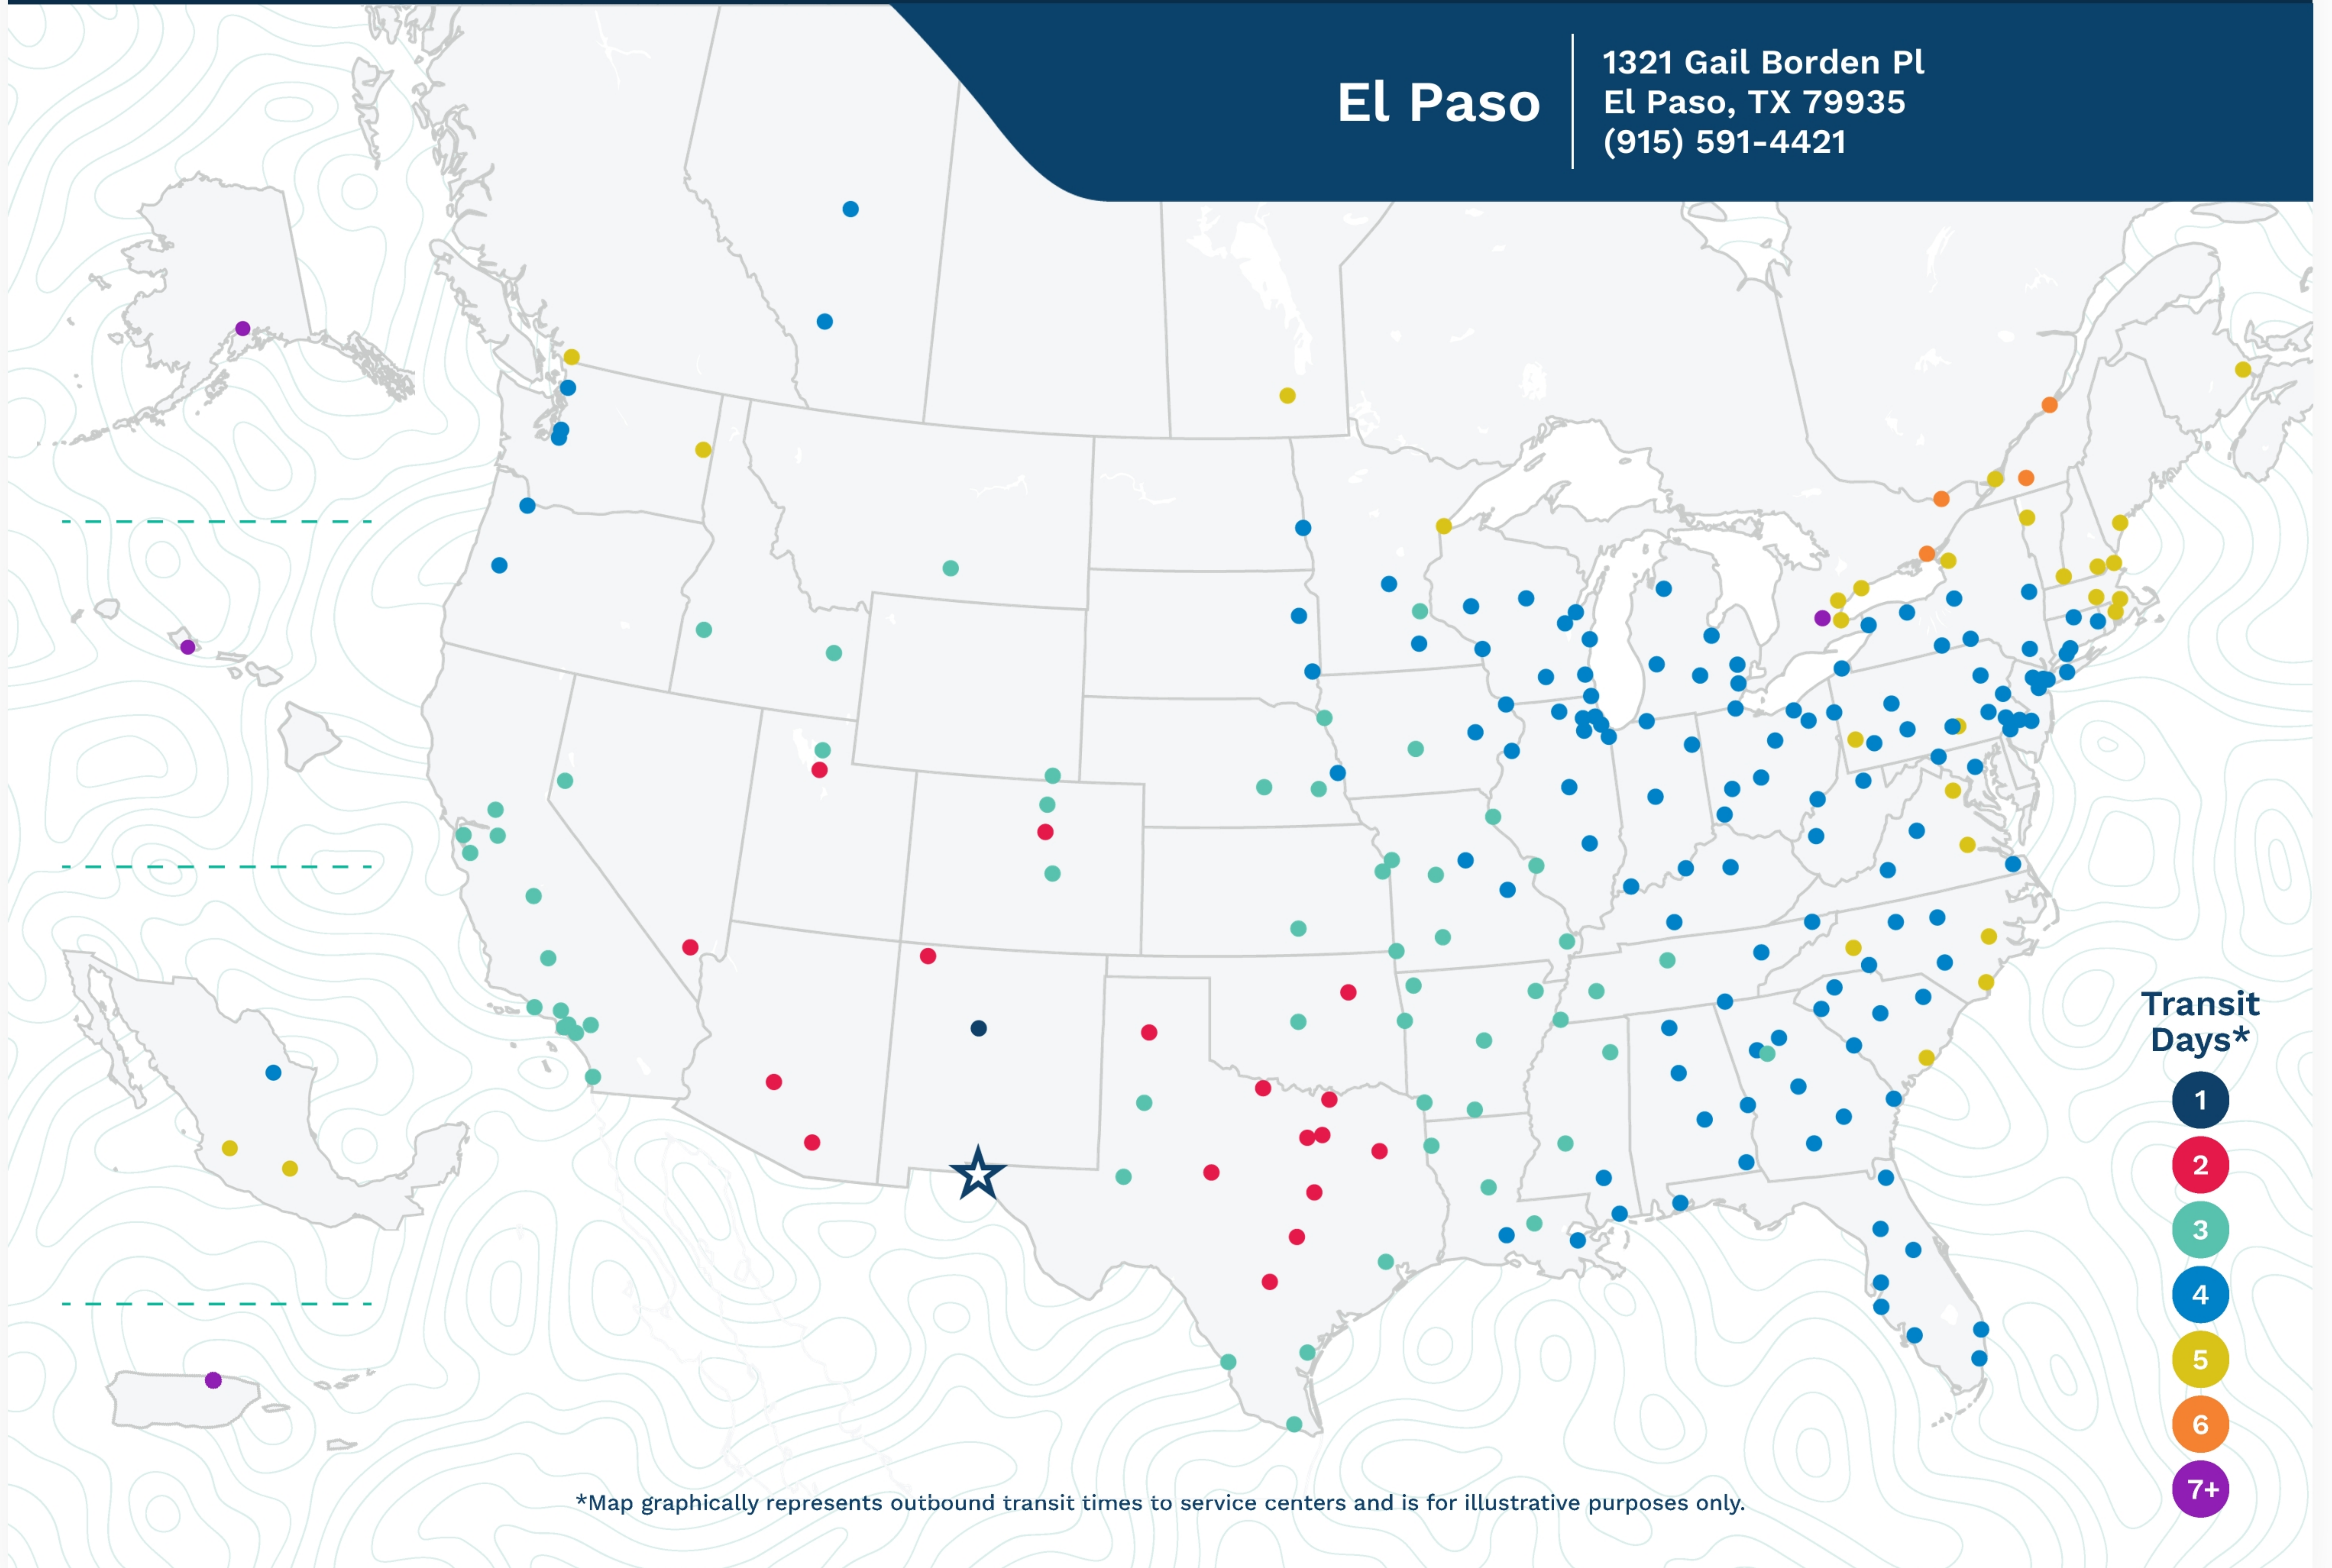

El Paso

1321 Gail Borden Pl
El Paso, TX 79935
(915) 591-4421

*Map graphically represents outbound transit times to service centers and is for illustrative purposes only.