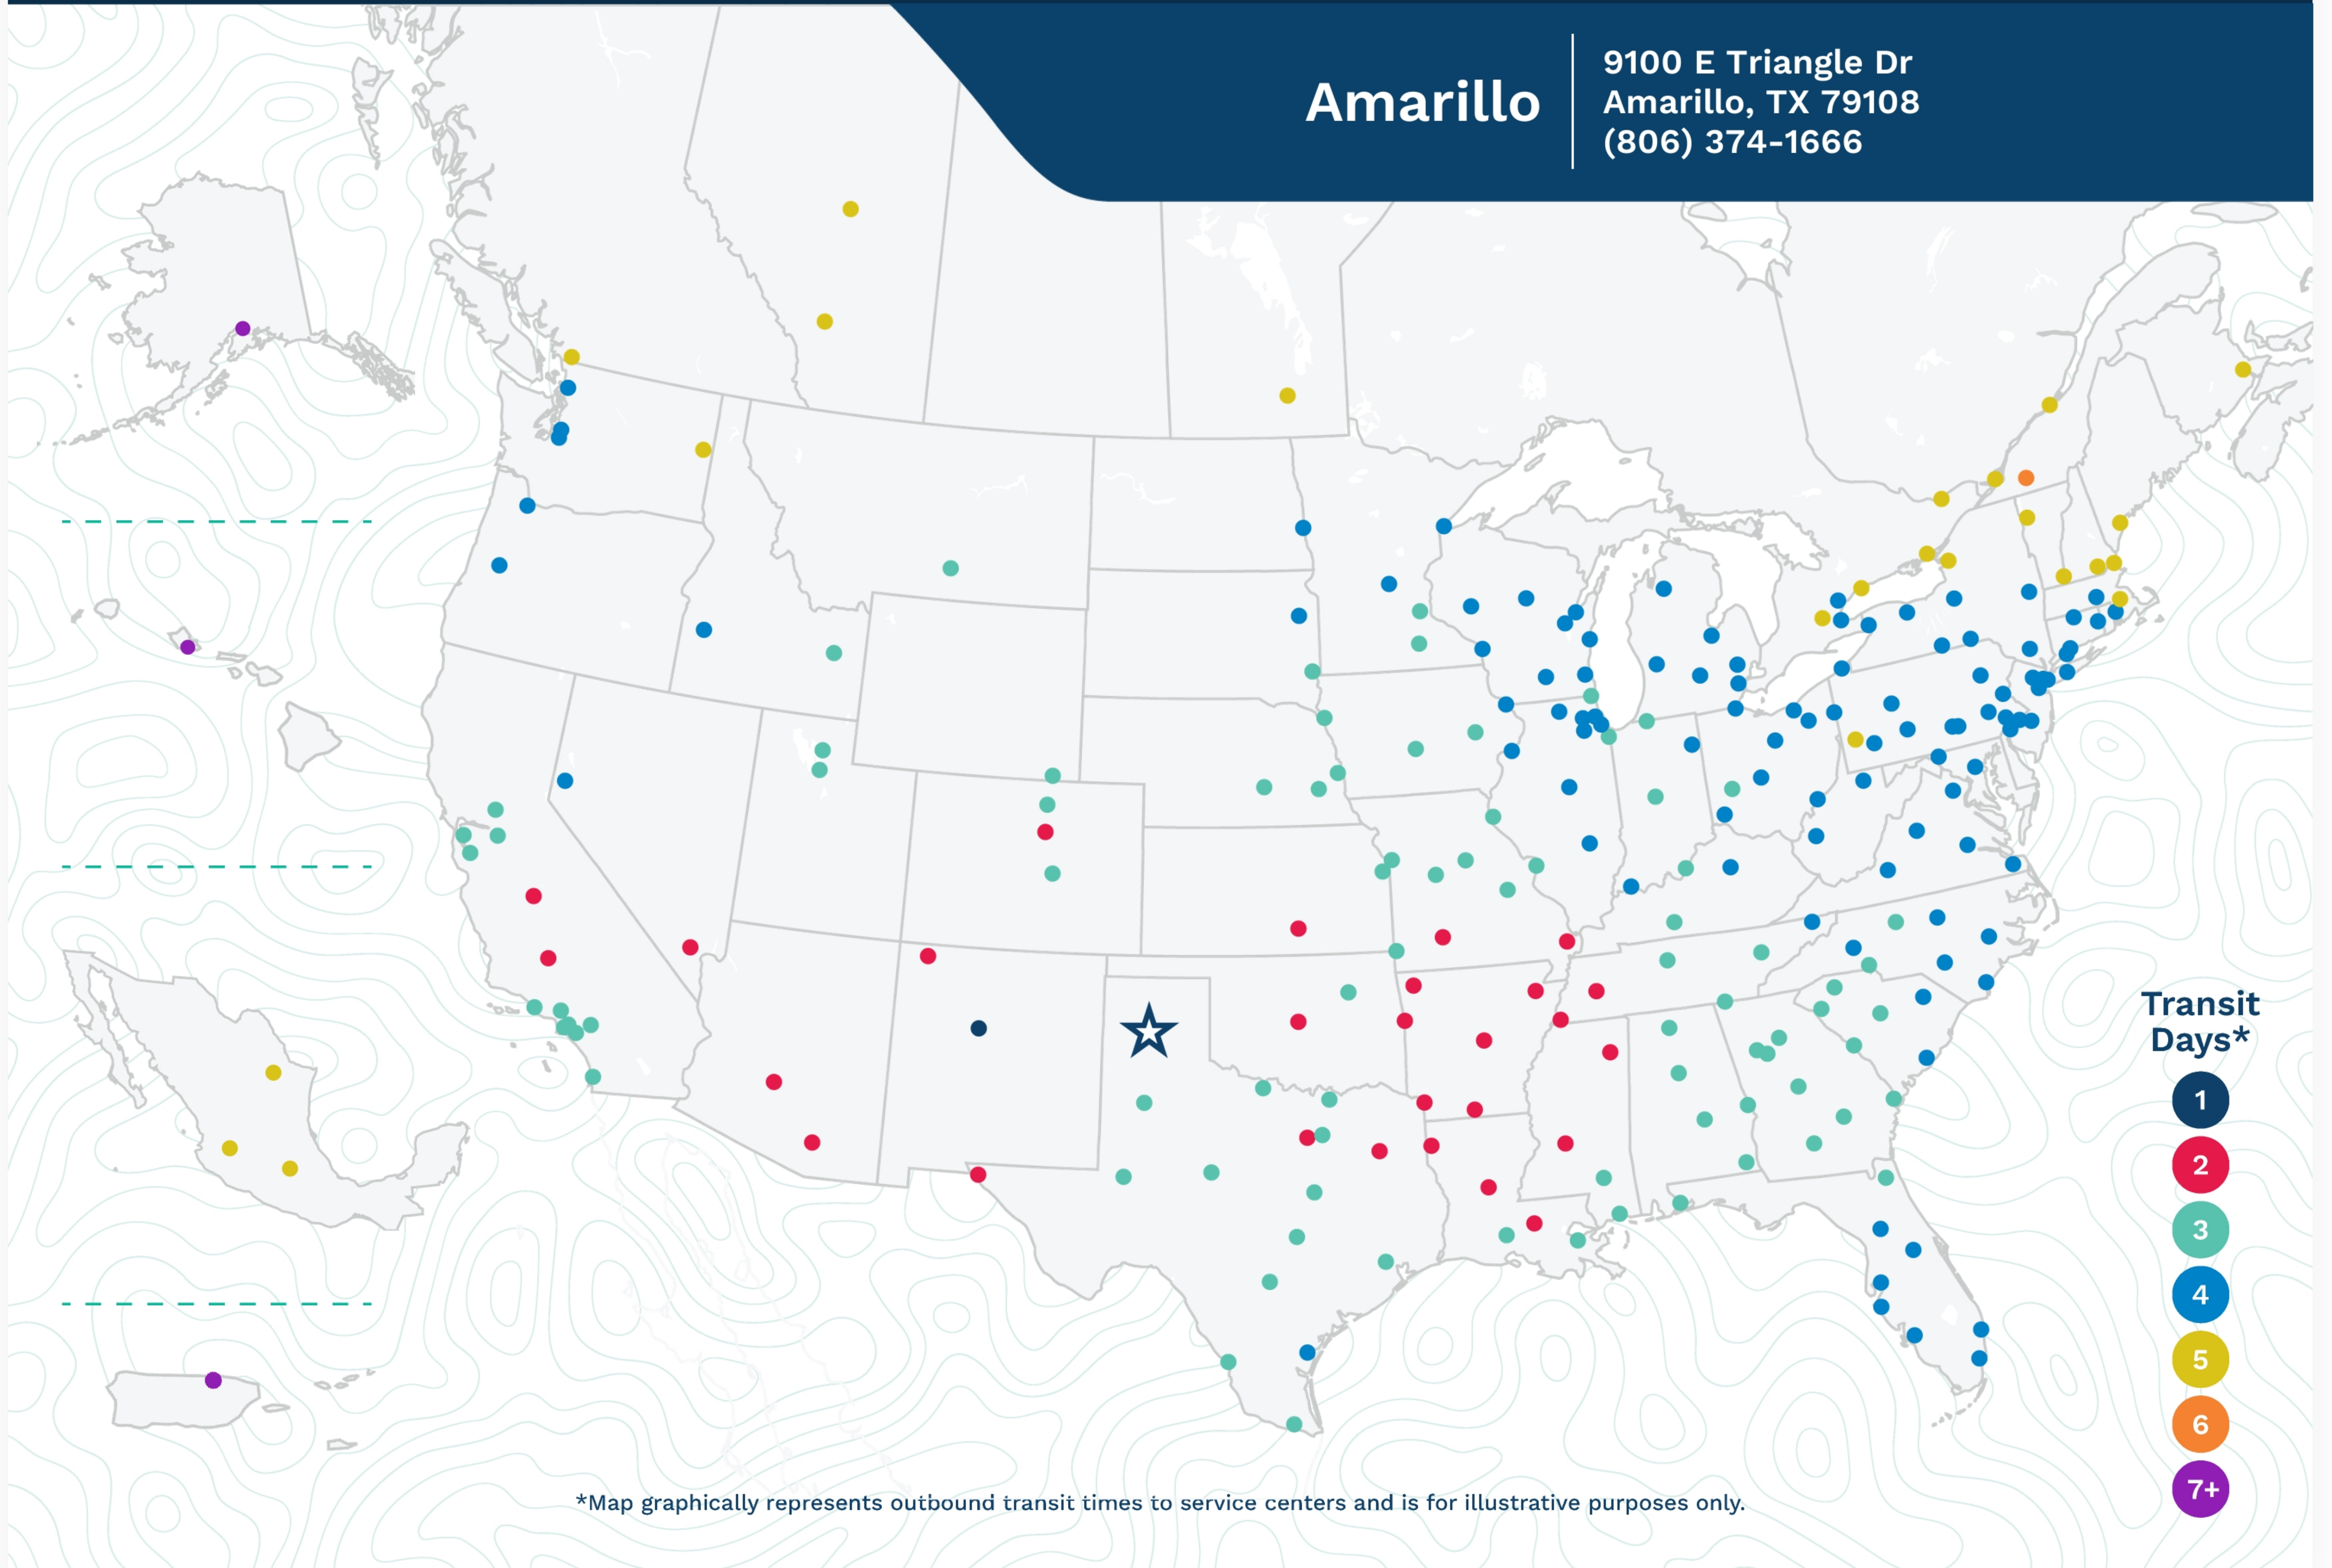

Amarillo

9100 E Triangle Dr
Amarillo, TX 79108
(806) 374-1666

*Map graphically represents outbound transit times to service centers and is for illustrative purposes only.