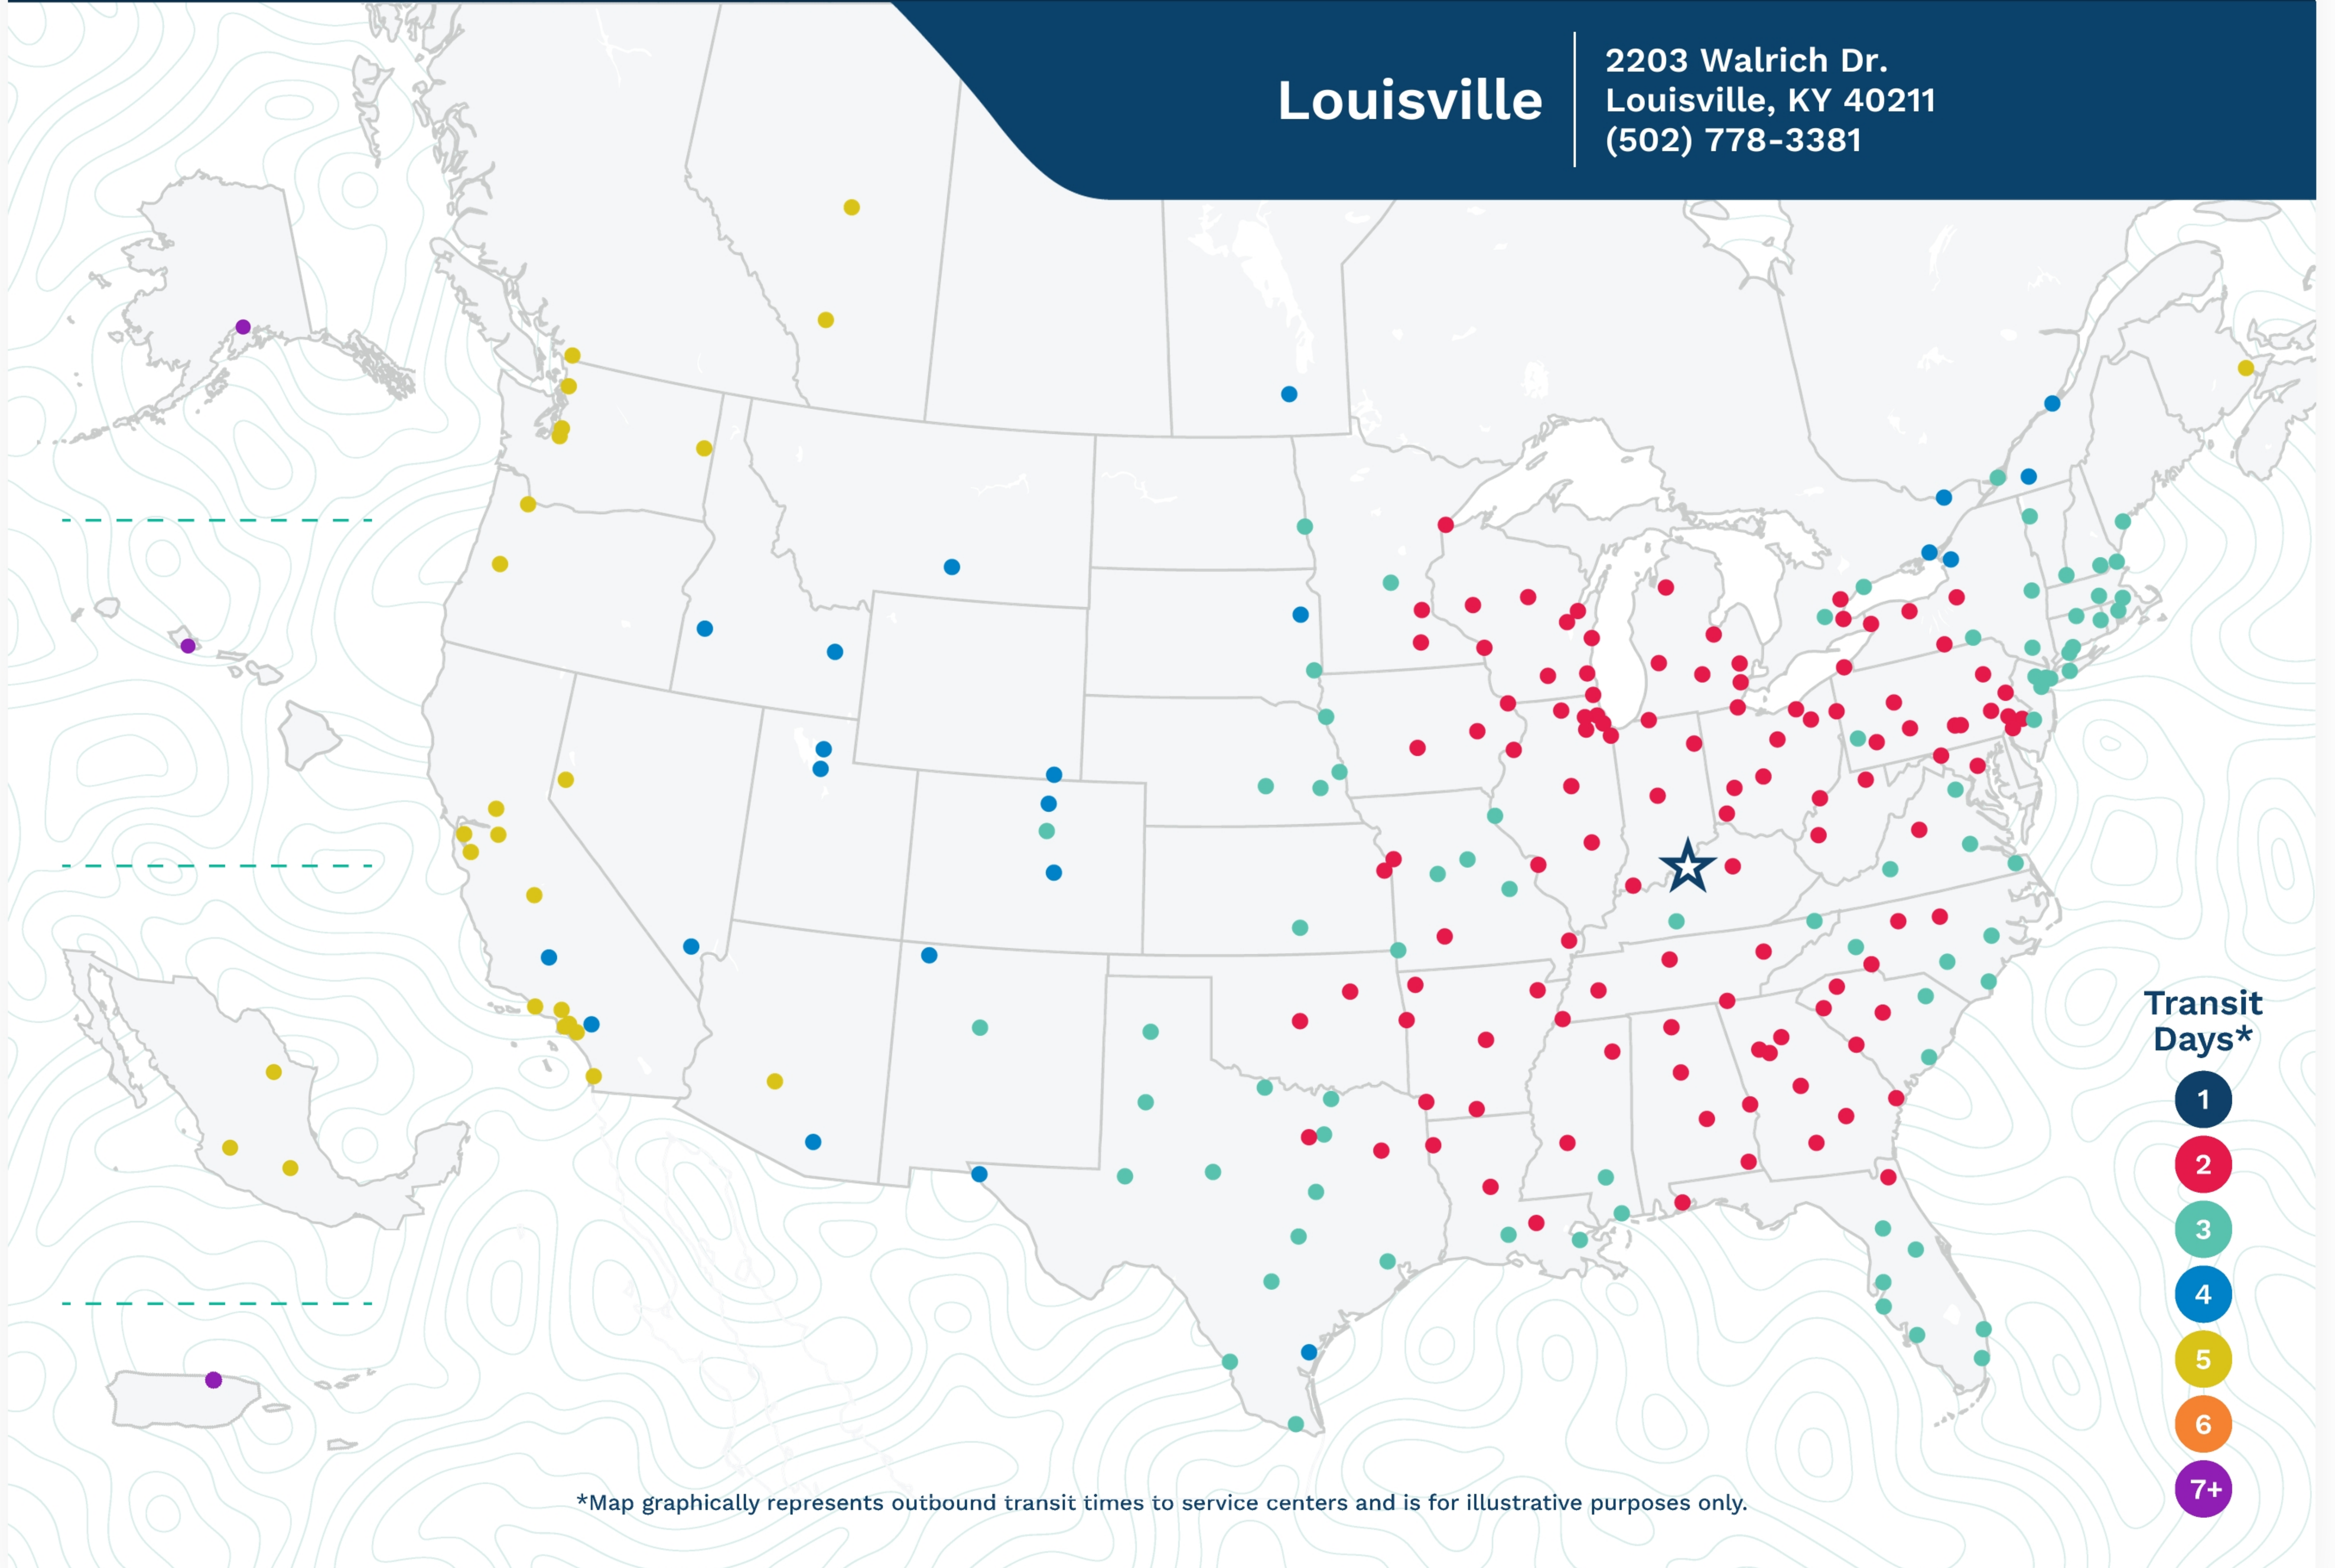

**Louisville**

2203 Walrich Dr.  
Louisville, KY 40211  
(502) 778-3381

\*Map graphically represents outbound transit times to service centers and is for illustrative purposes only.