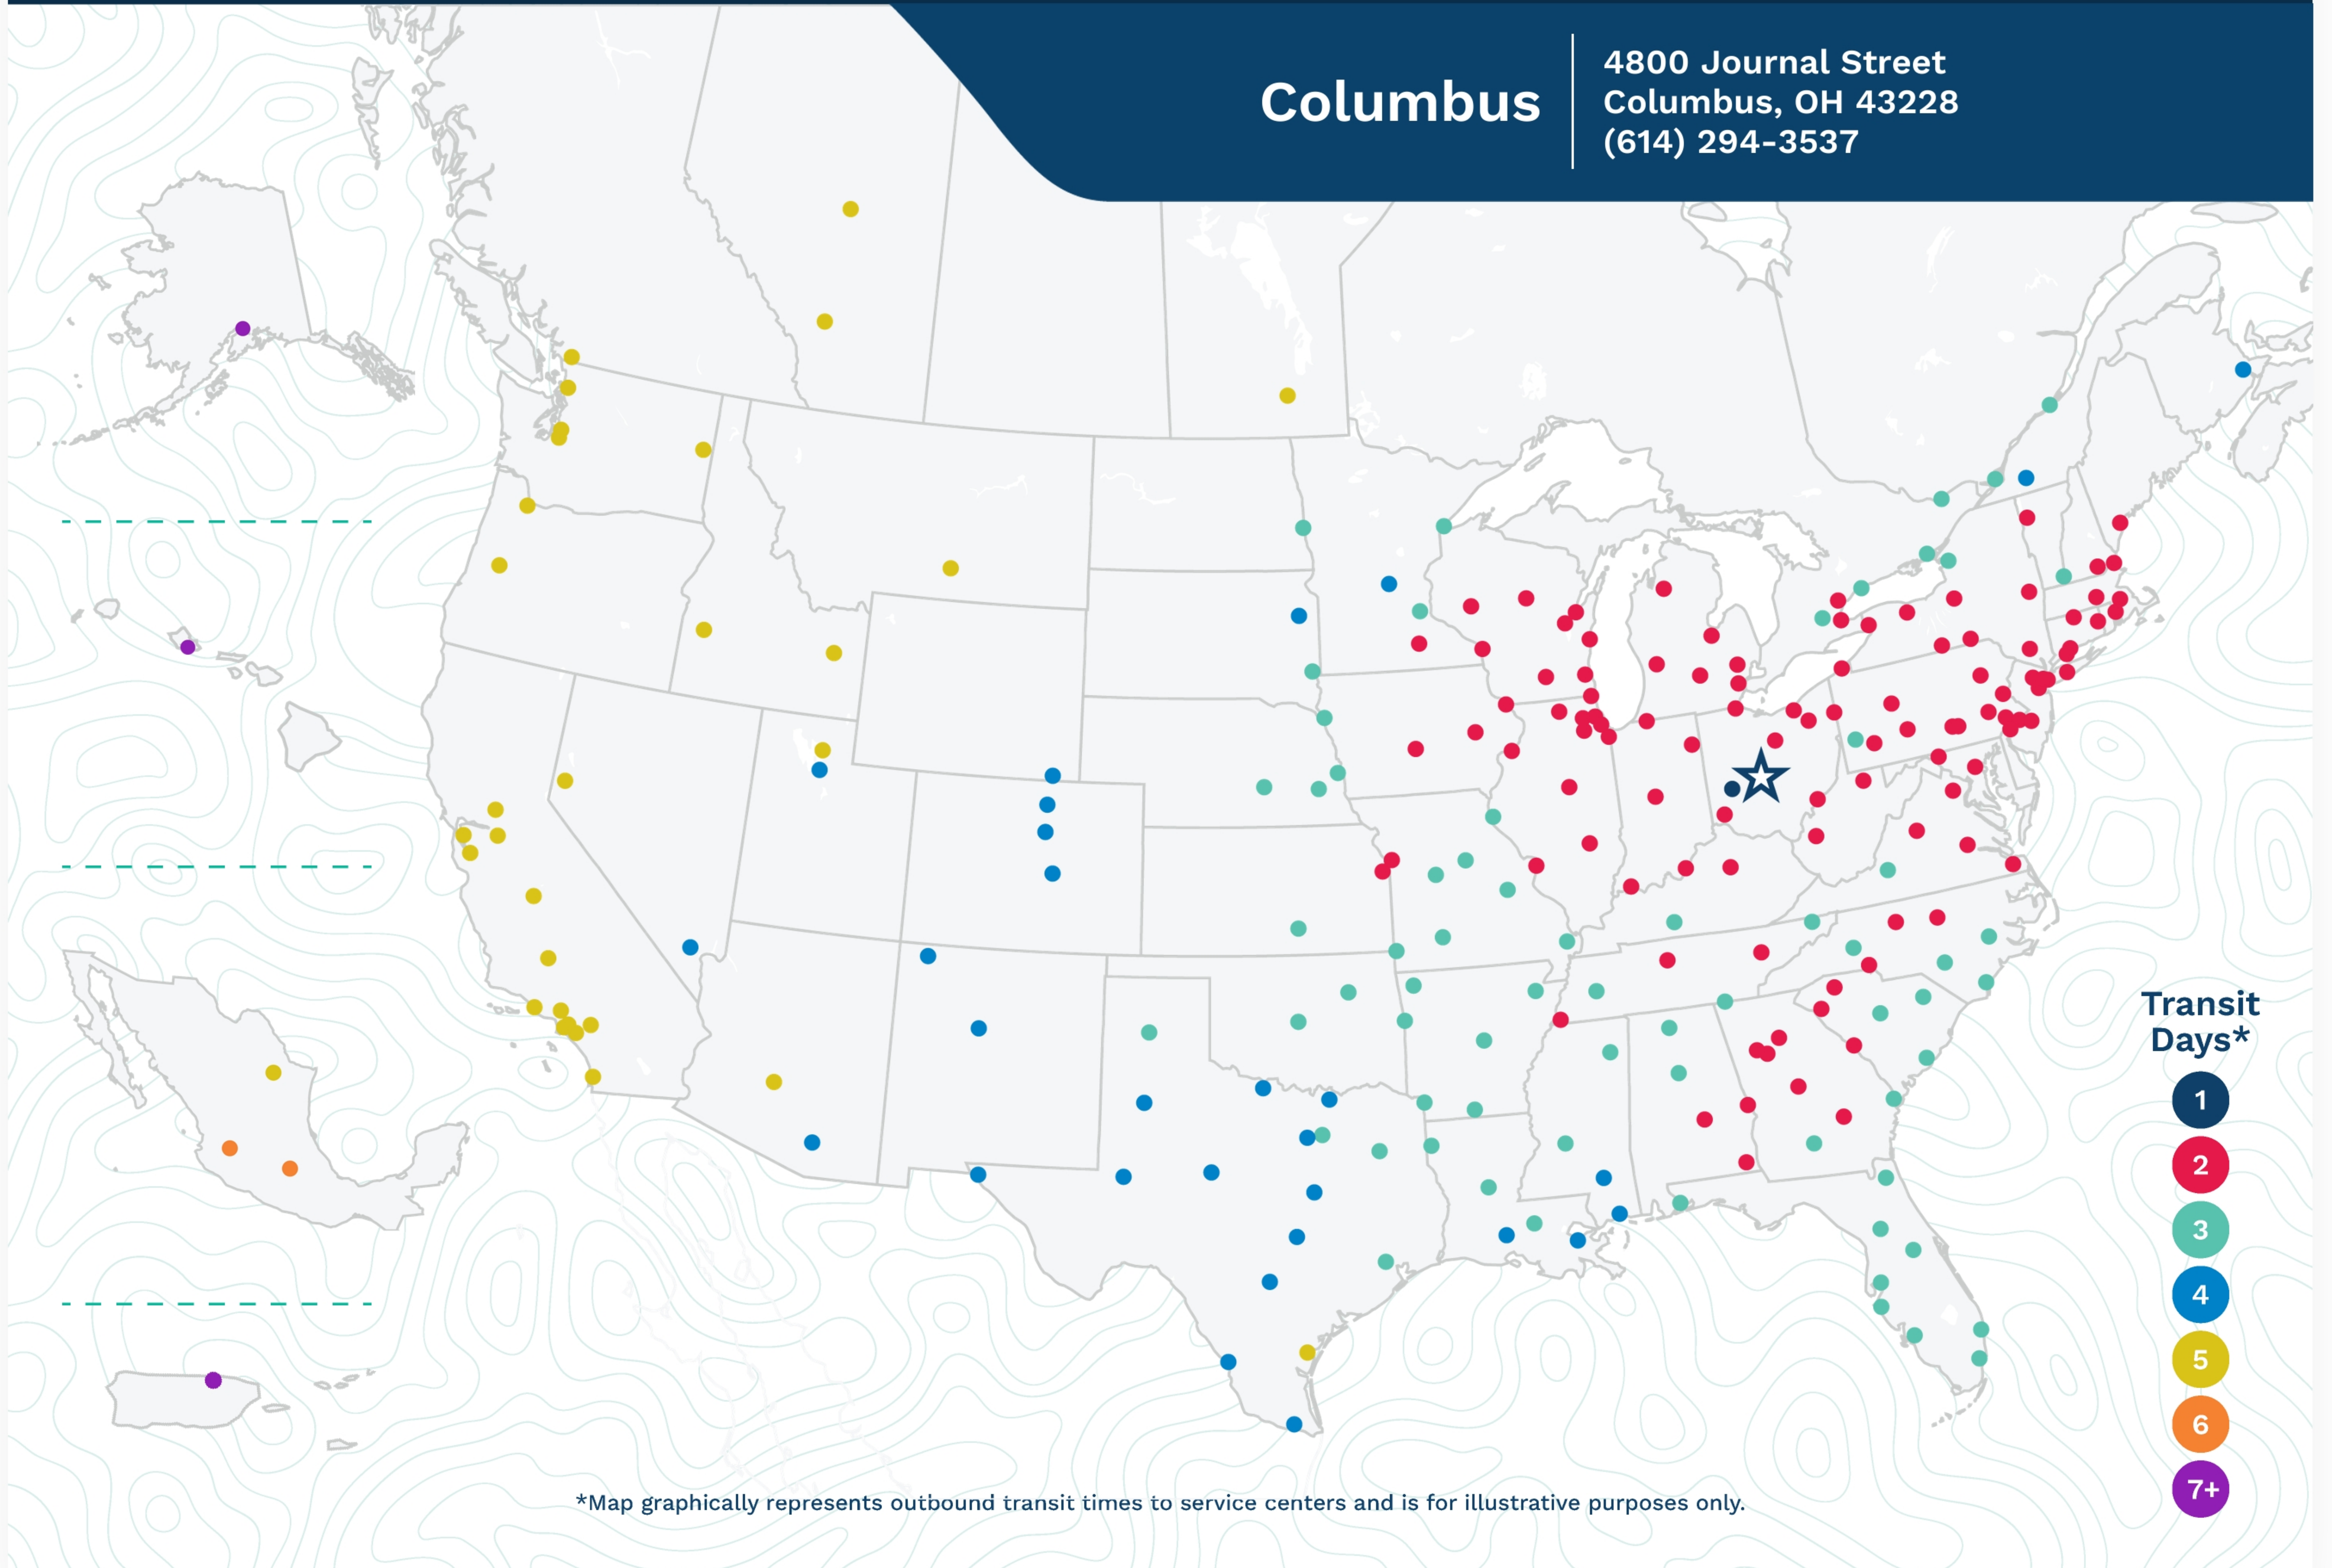

Advertised Transit Times

via the ABF Freight® Network

Columbus

4800 Journal Street
Columbus, OH 43228
(614) 294-3537

*Map graphically represents outbound transit times to service centers and is for illustrative purposes only.