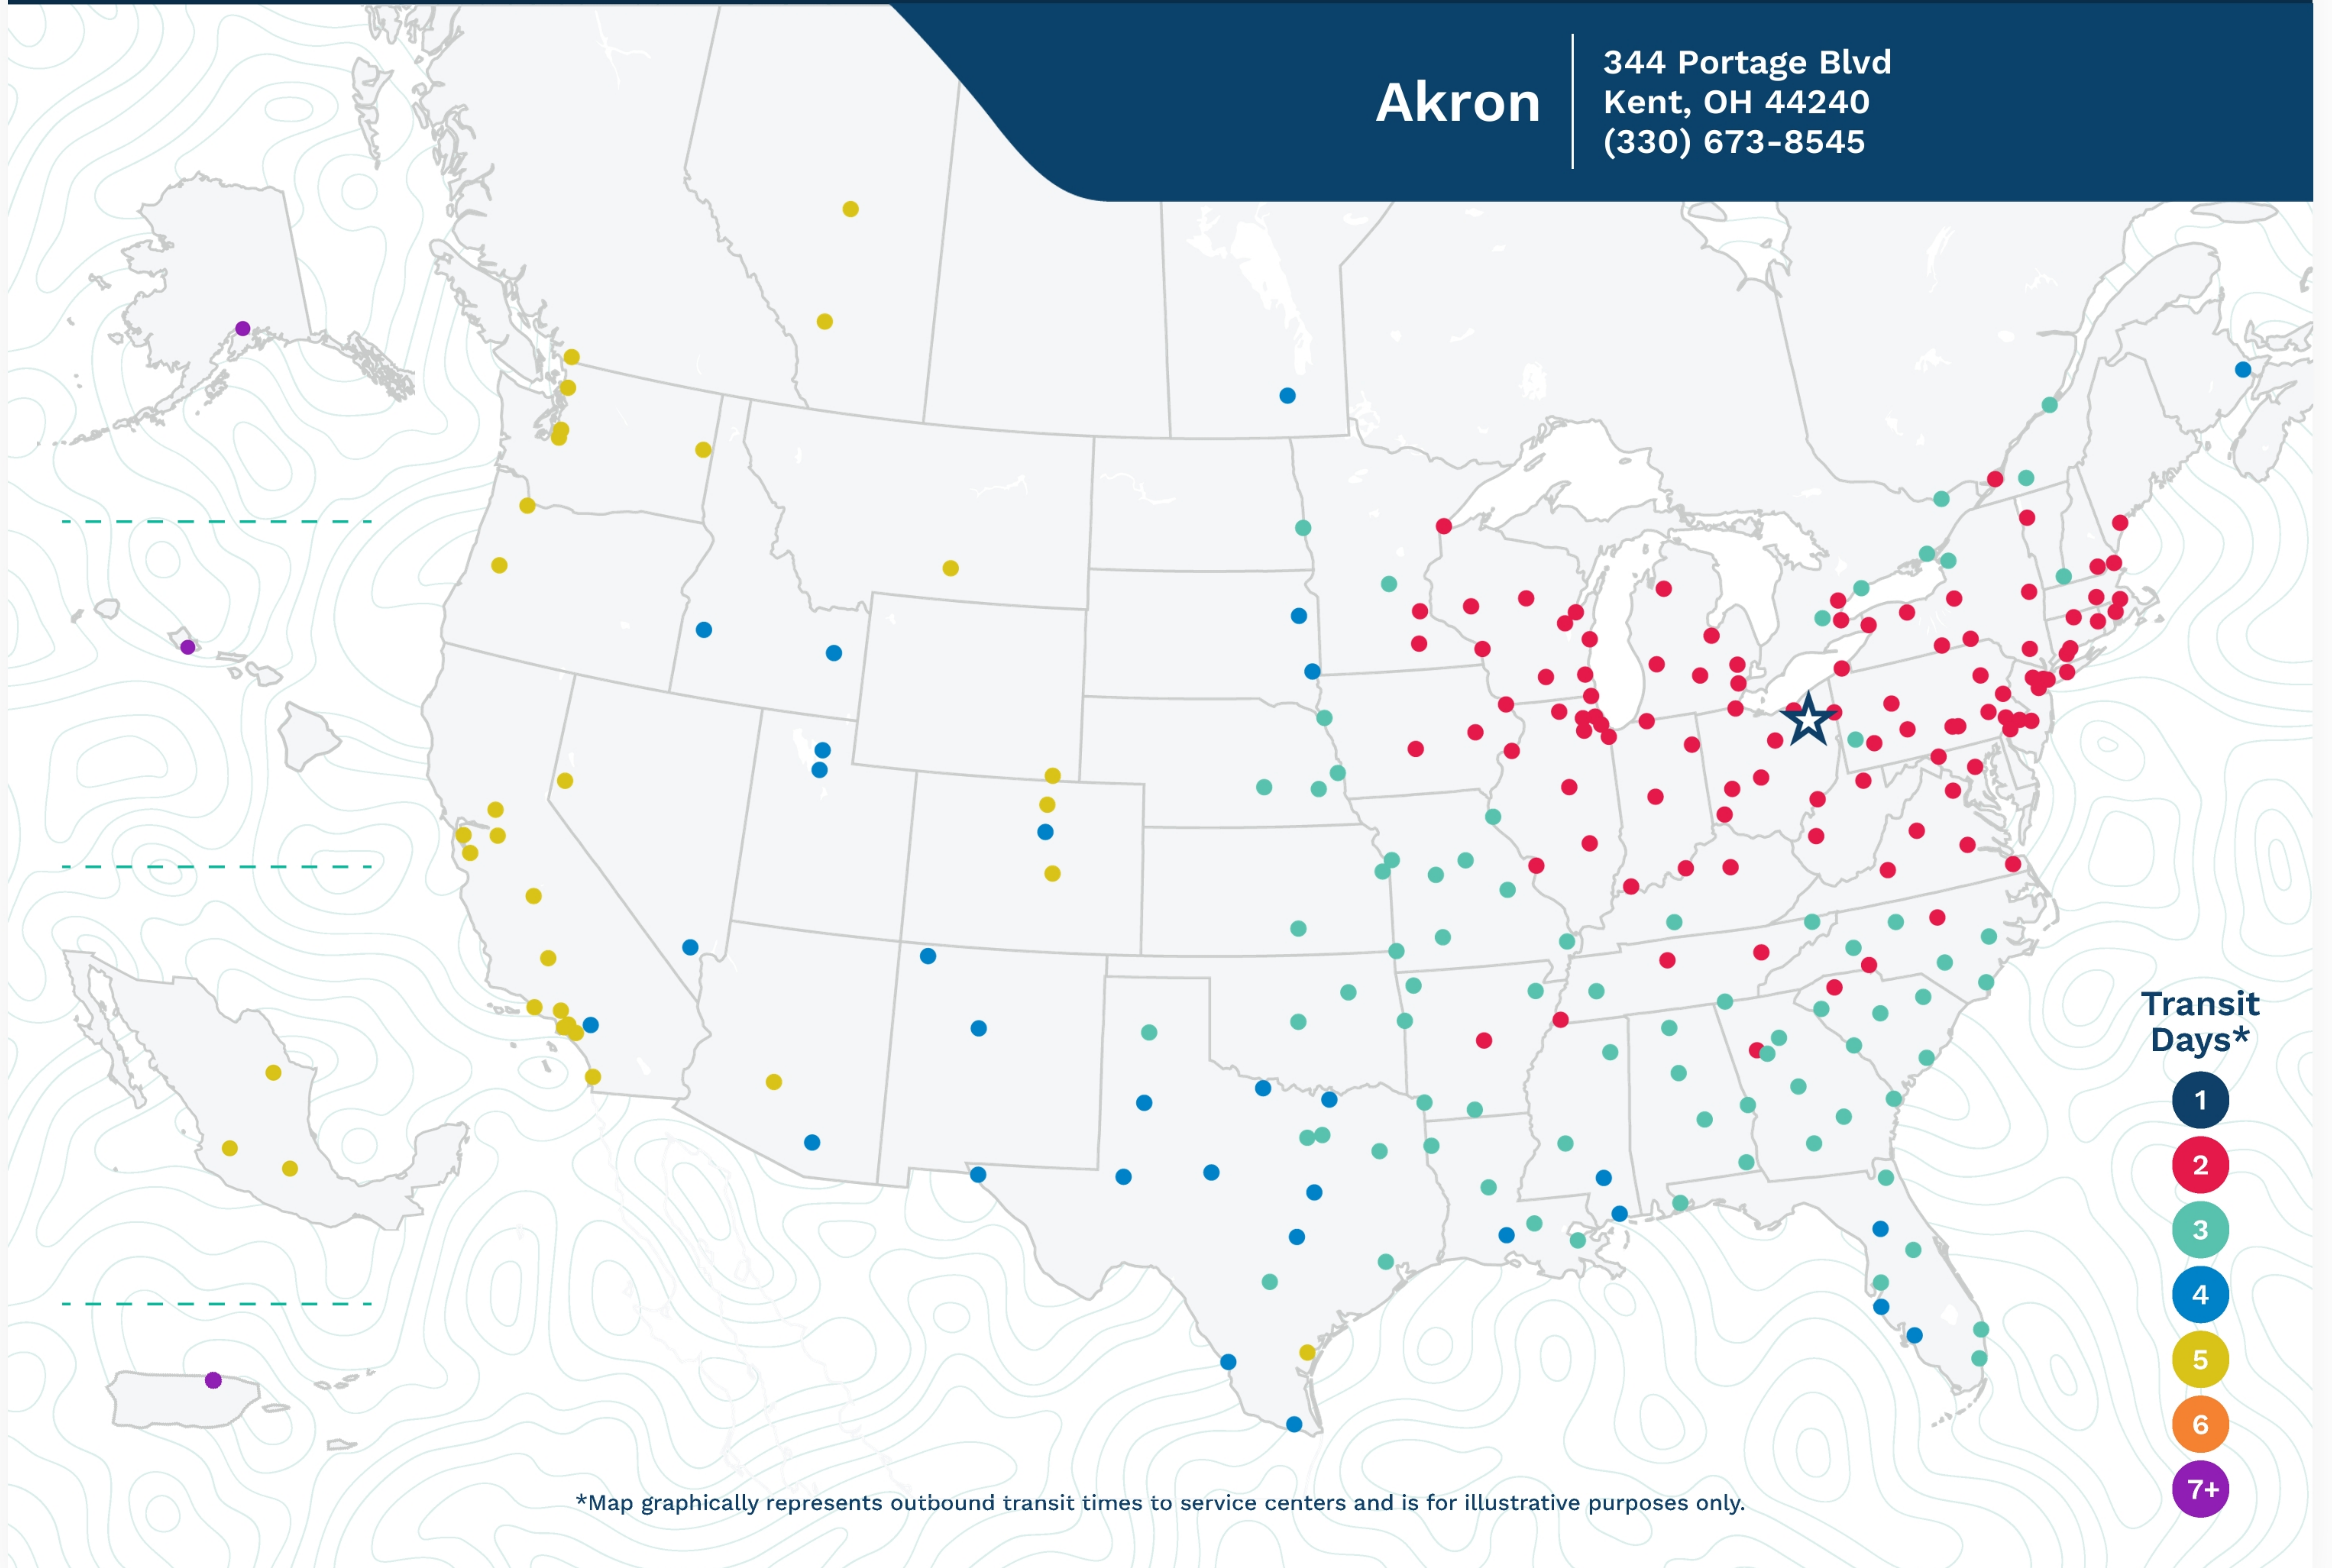

Advertised Transit Times

via the ABF Freight® Network

Akron

344 Portage Blvd
Kent, OH 44240
(330) 673-8545

*Map graphically represents outbound transit times to service centers and is for illustrative purposes only.