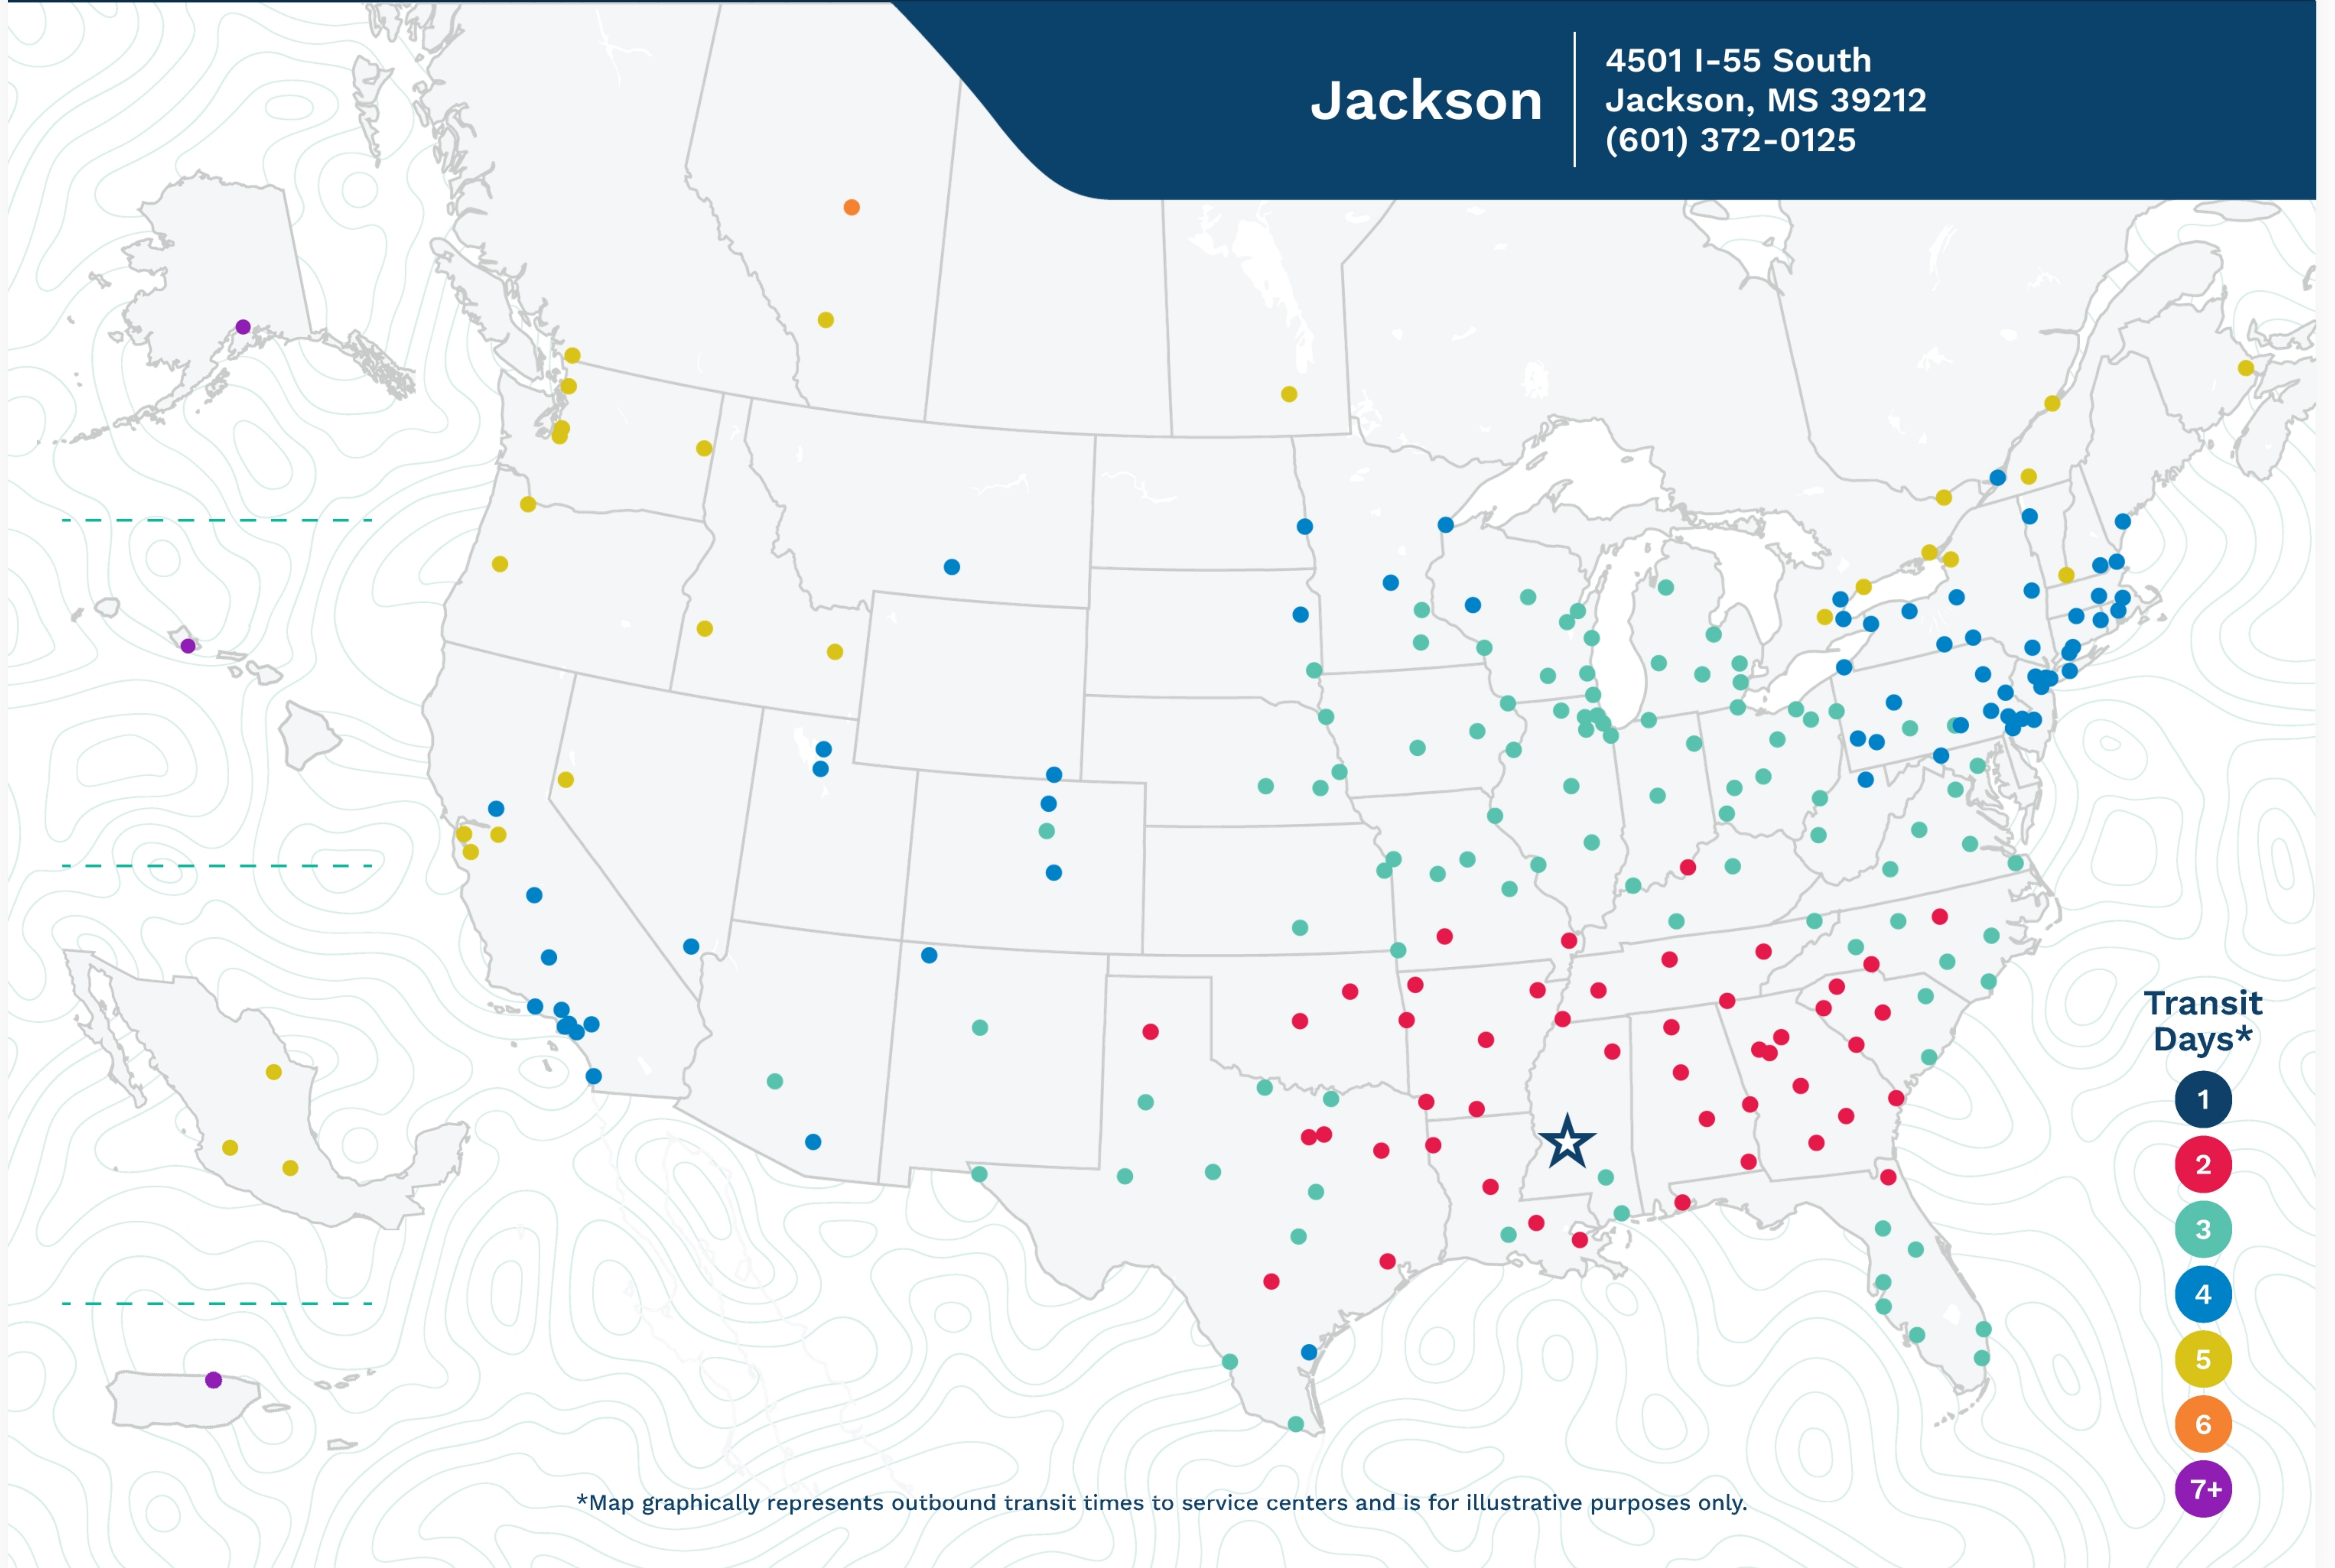

Advertised Transit Times

via the ABF Freight® Network

Jackson

4501 I-55 South
Jackson, MS 39212
(601) 372-0125

*Map graphically represents outbound transit times to service centers and is for illustrative purposes only.