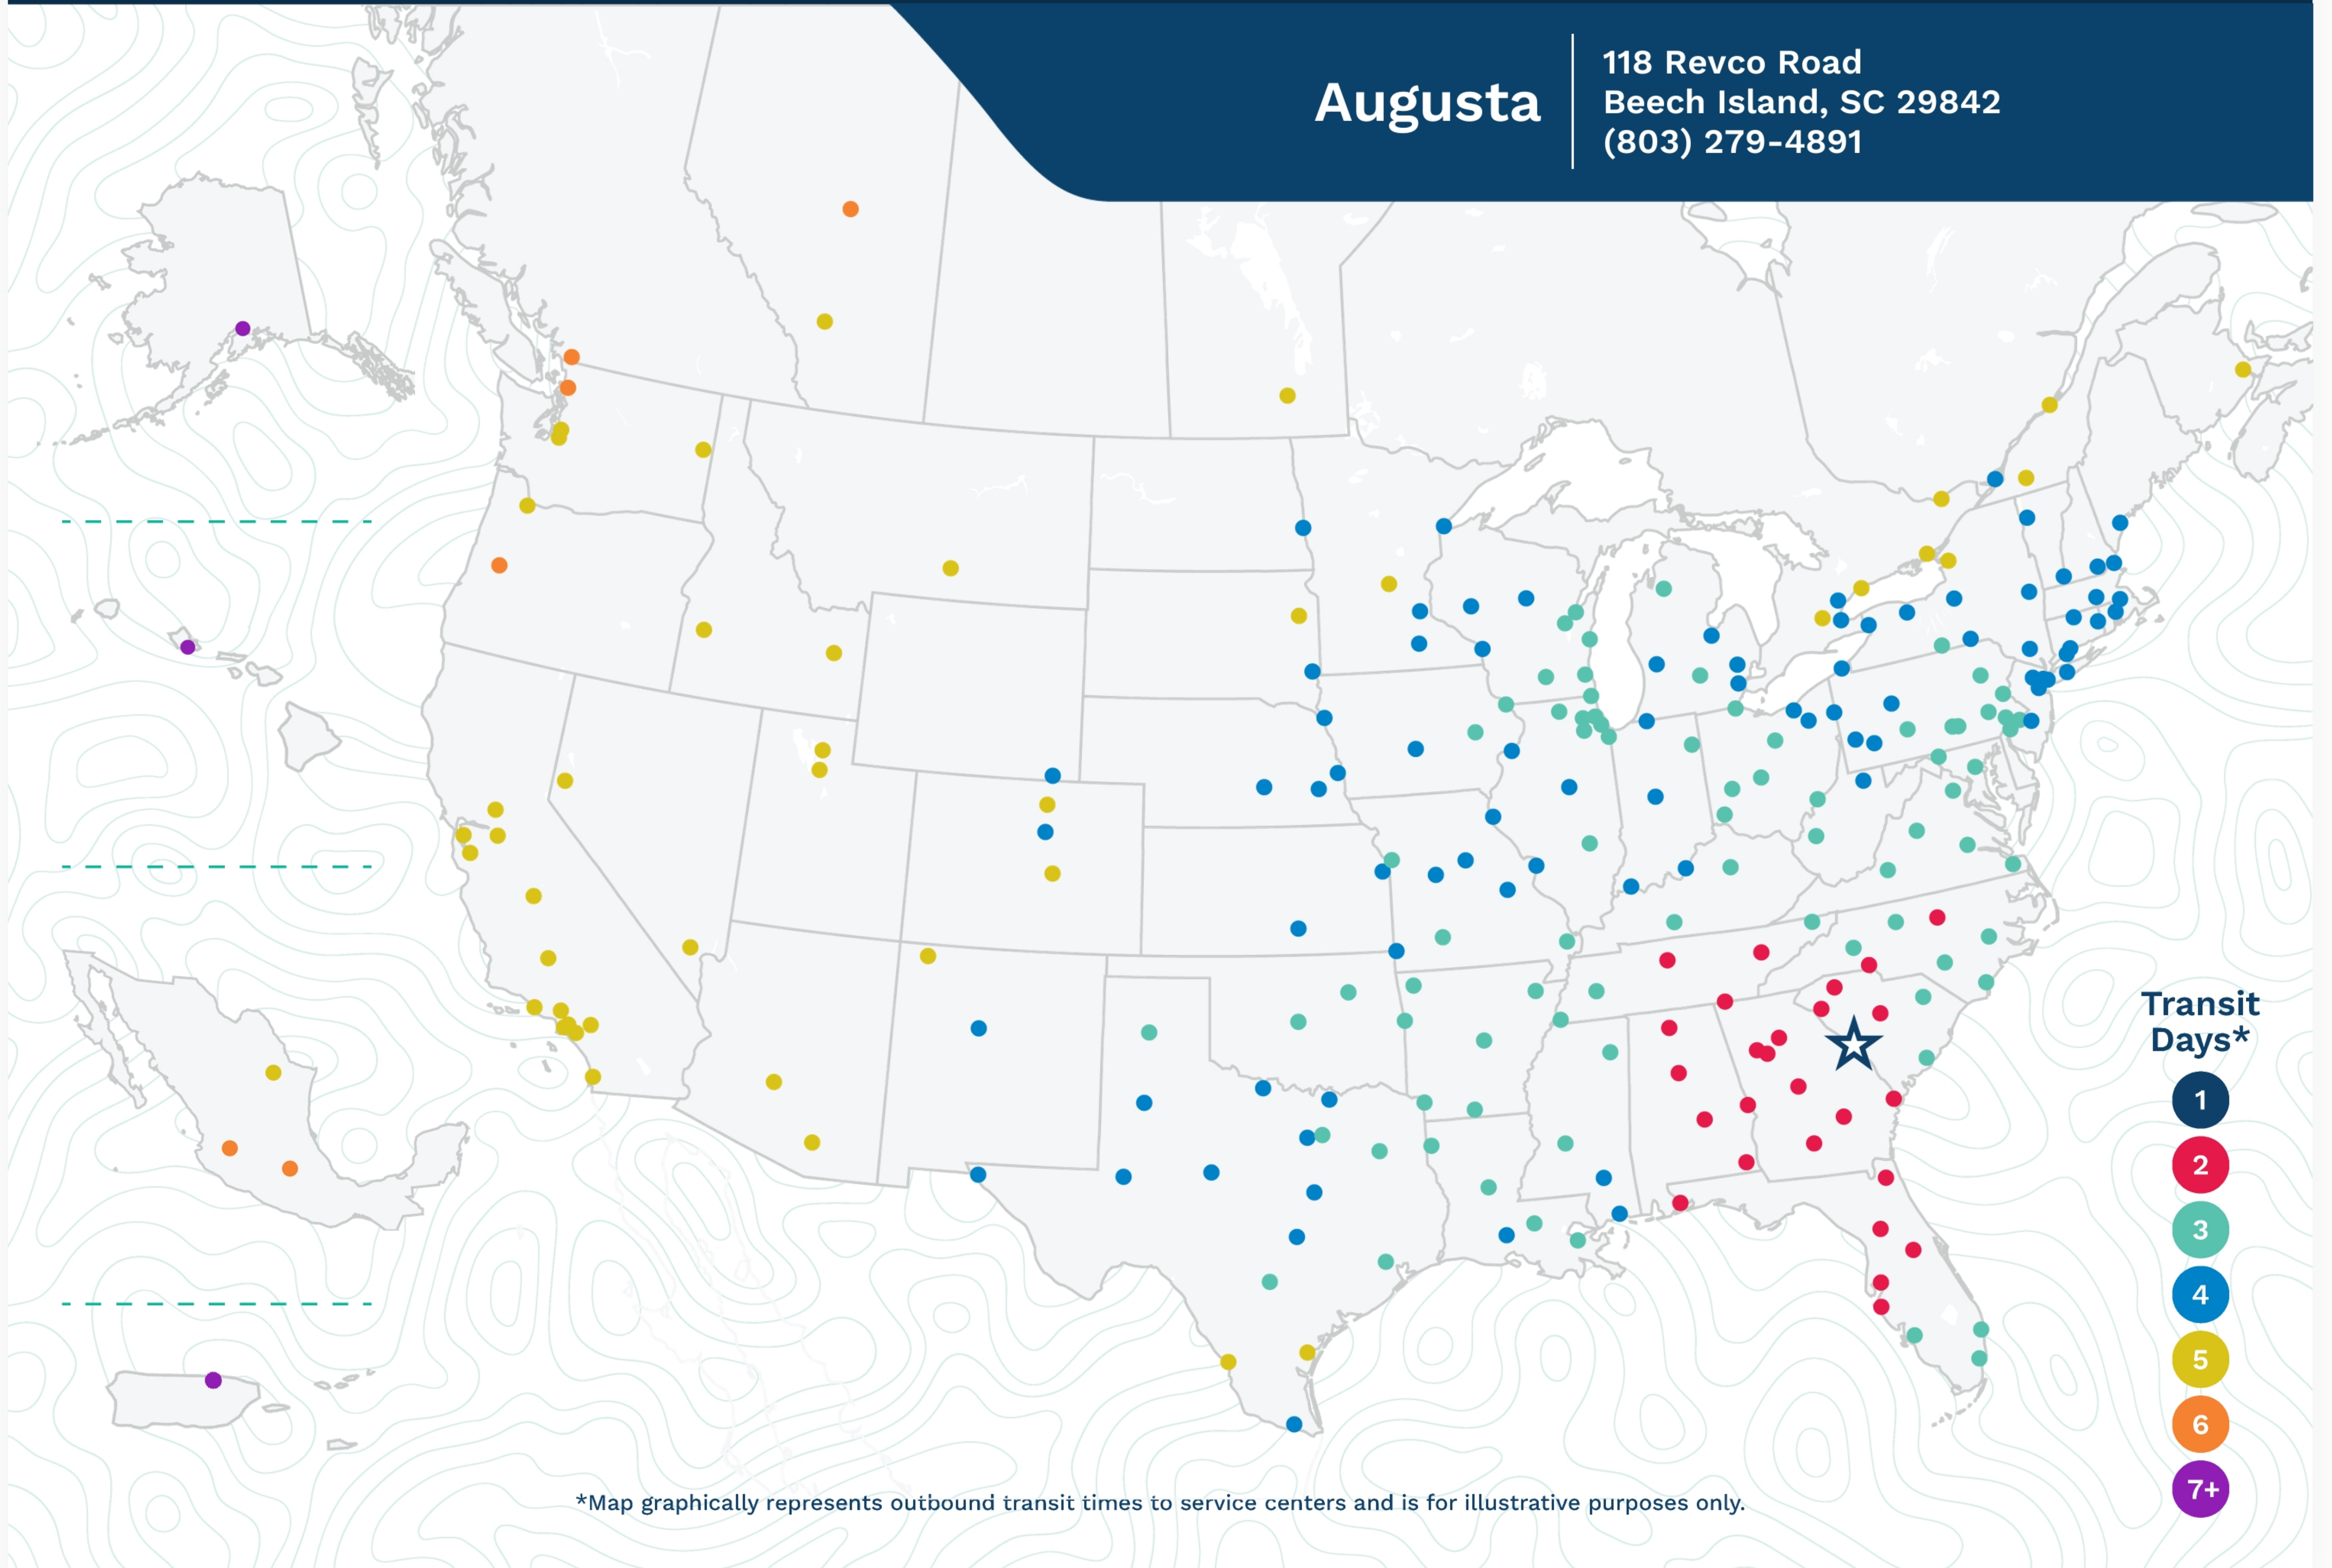

**Augusta**

118 Revco Road  
Beech Island, SC 29842  
(803) 279-4891

\*Map graphically represents outbound transit times to service centers and is for illustrative purposes only.