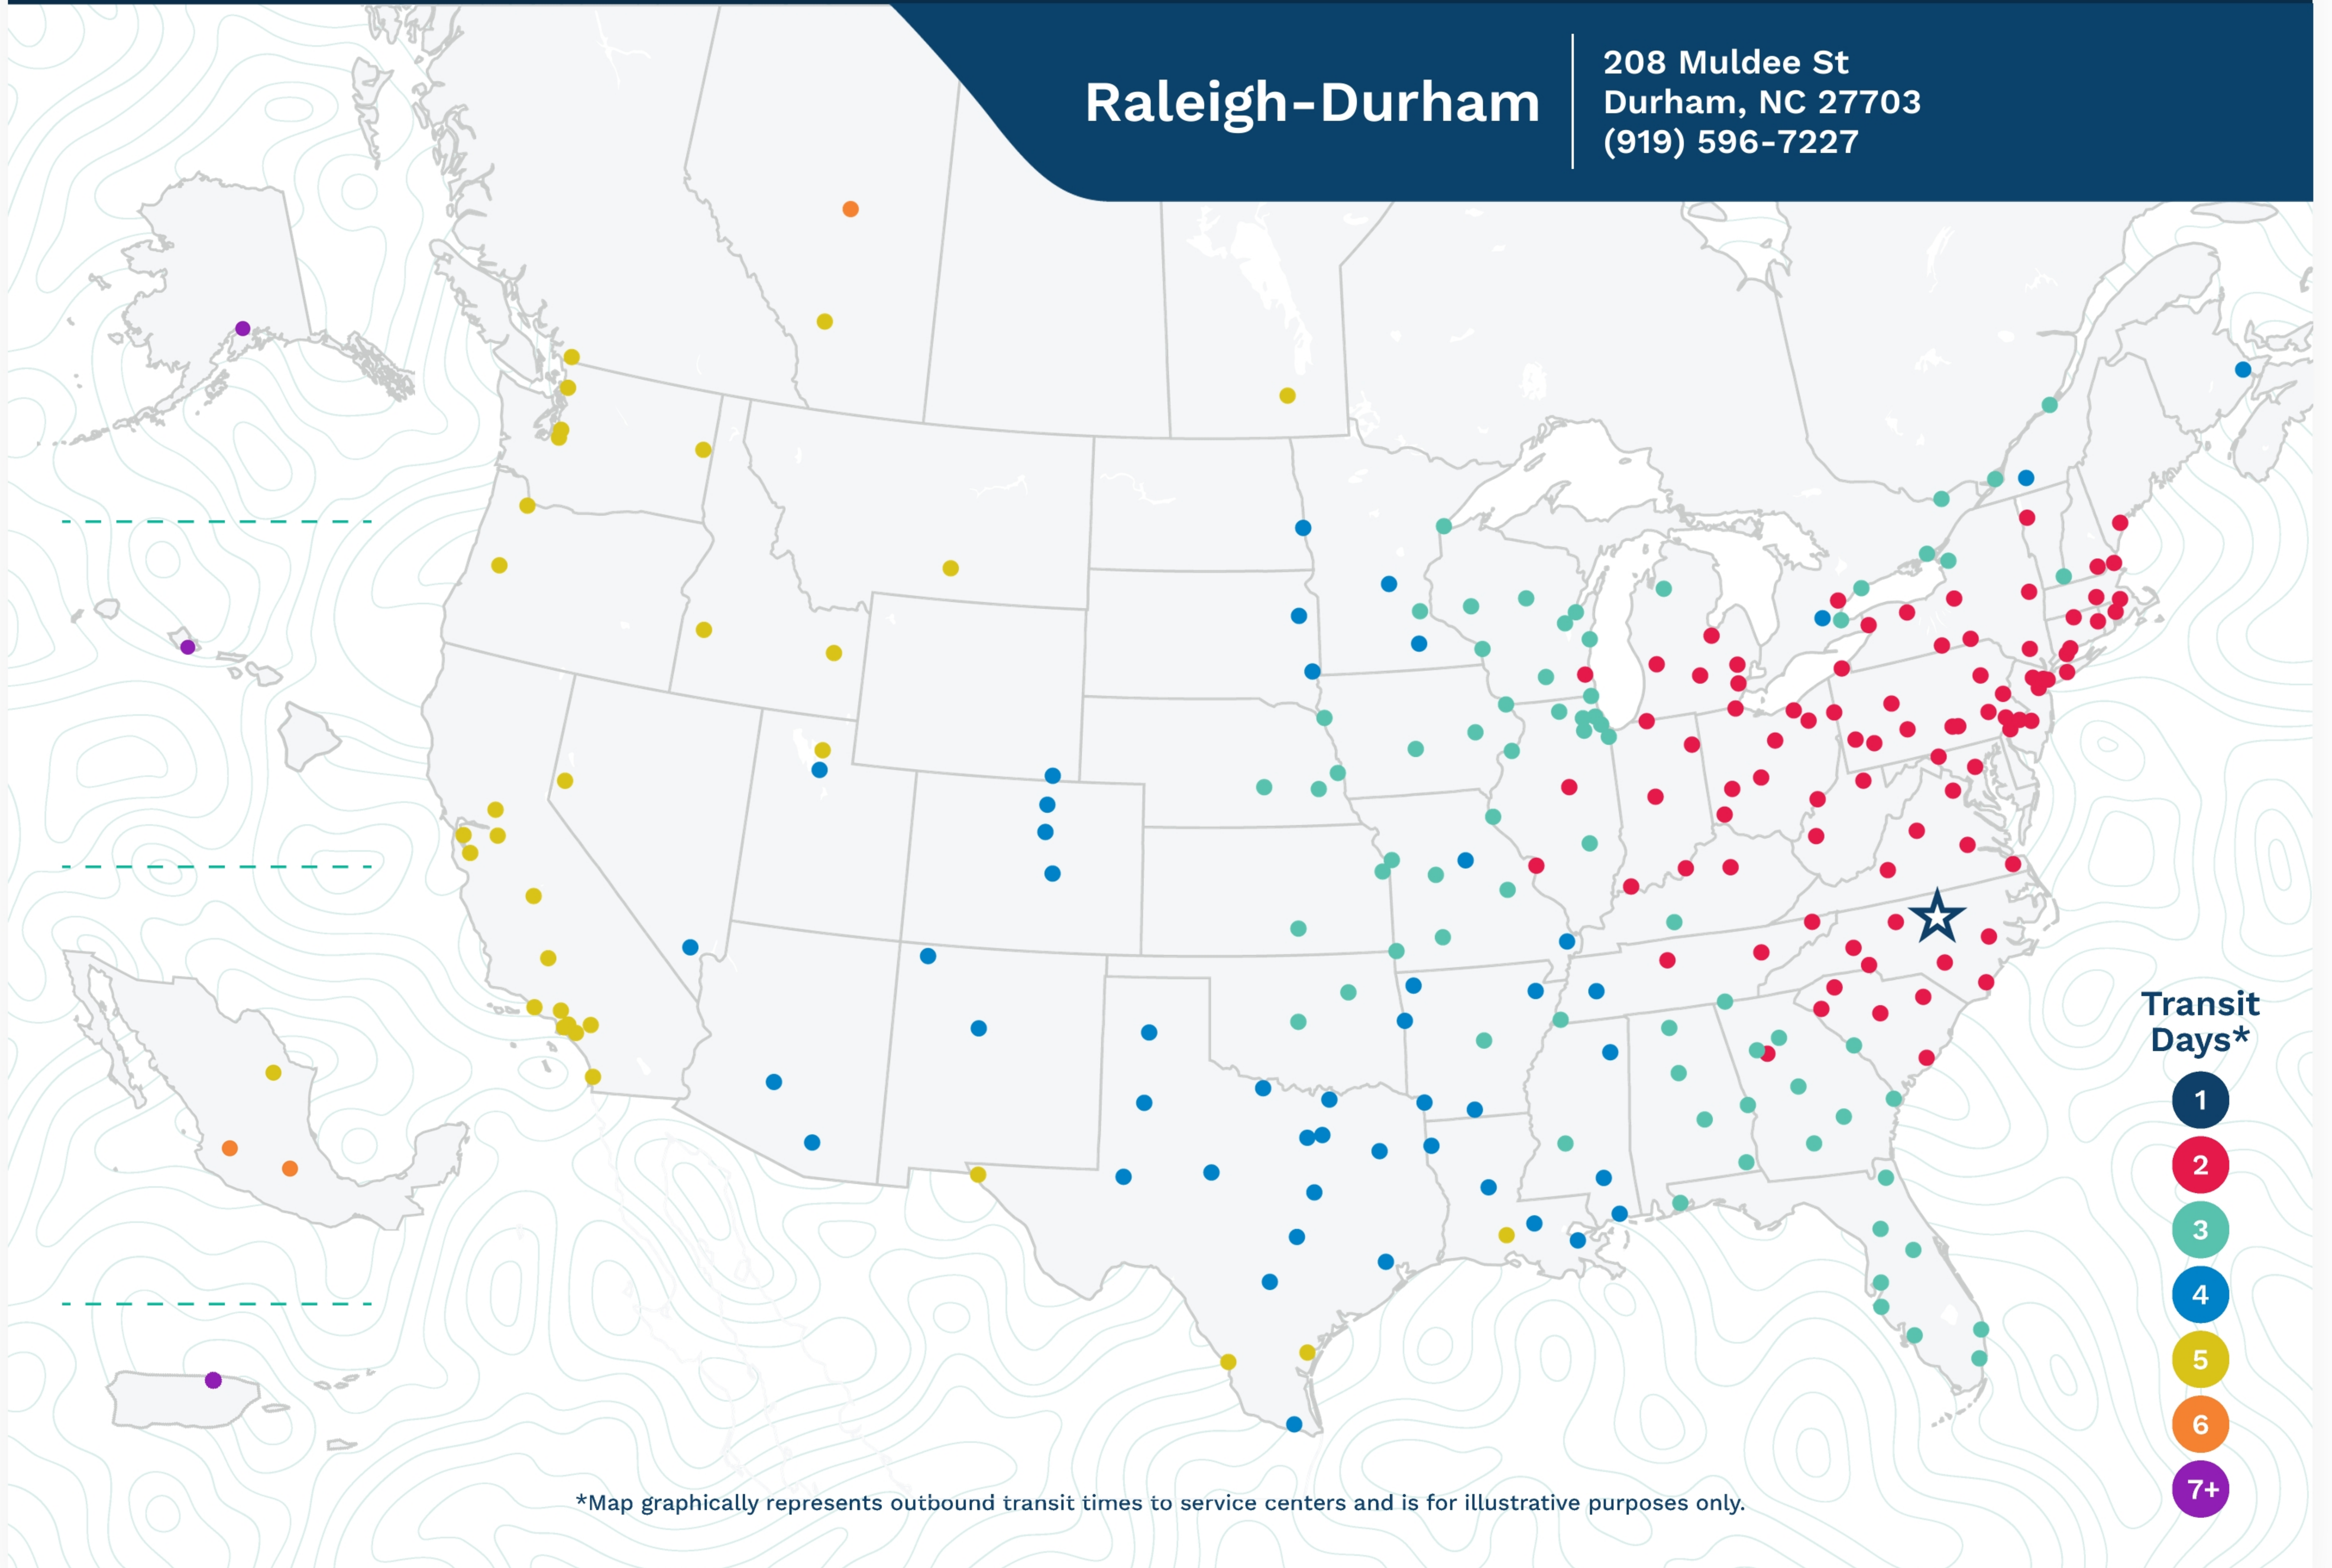

Advertised Transit Times

via the ABF Freight® Network

Raleigh-Durham

208 Muldee St
Durham, NC 27703
(919) 596-7227

*Map graphically represents outbound transit times to service centers and is for illustrative purposes only.