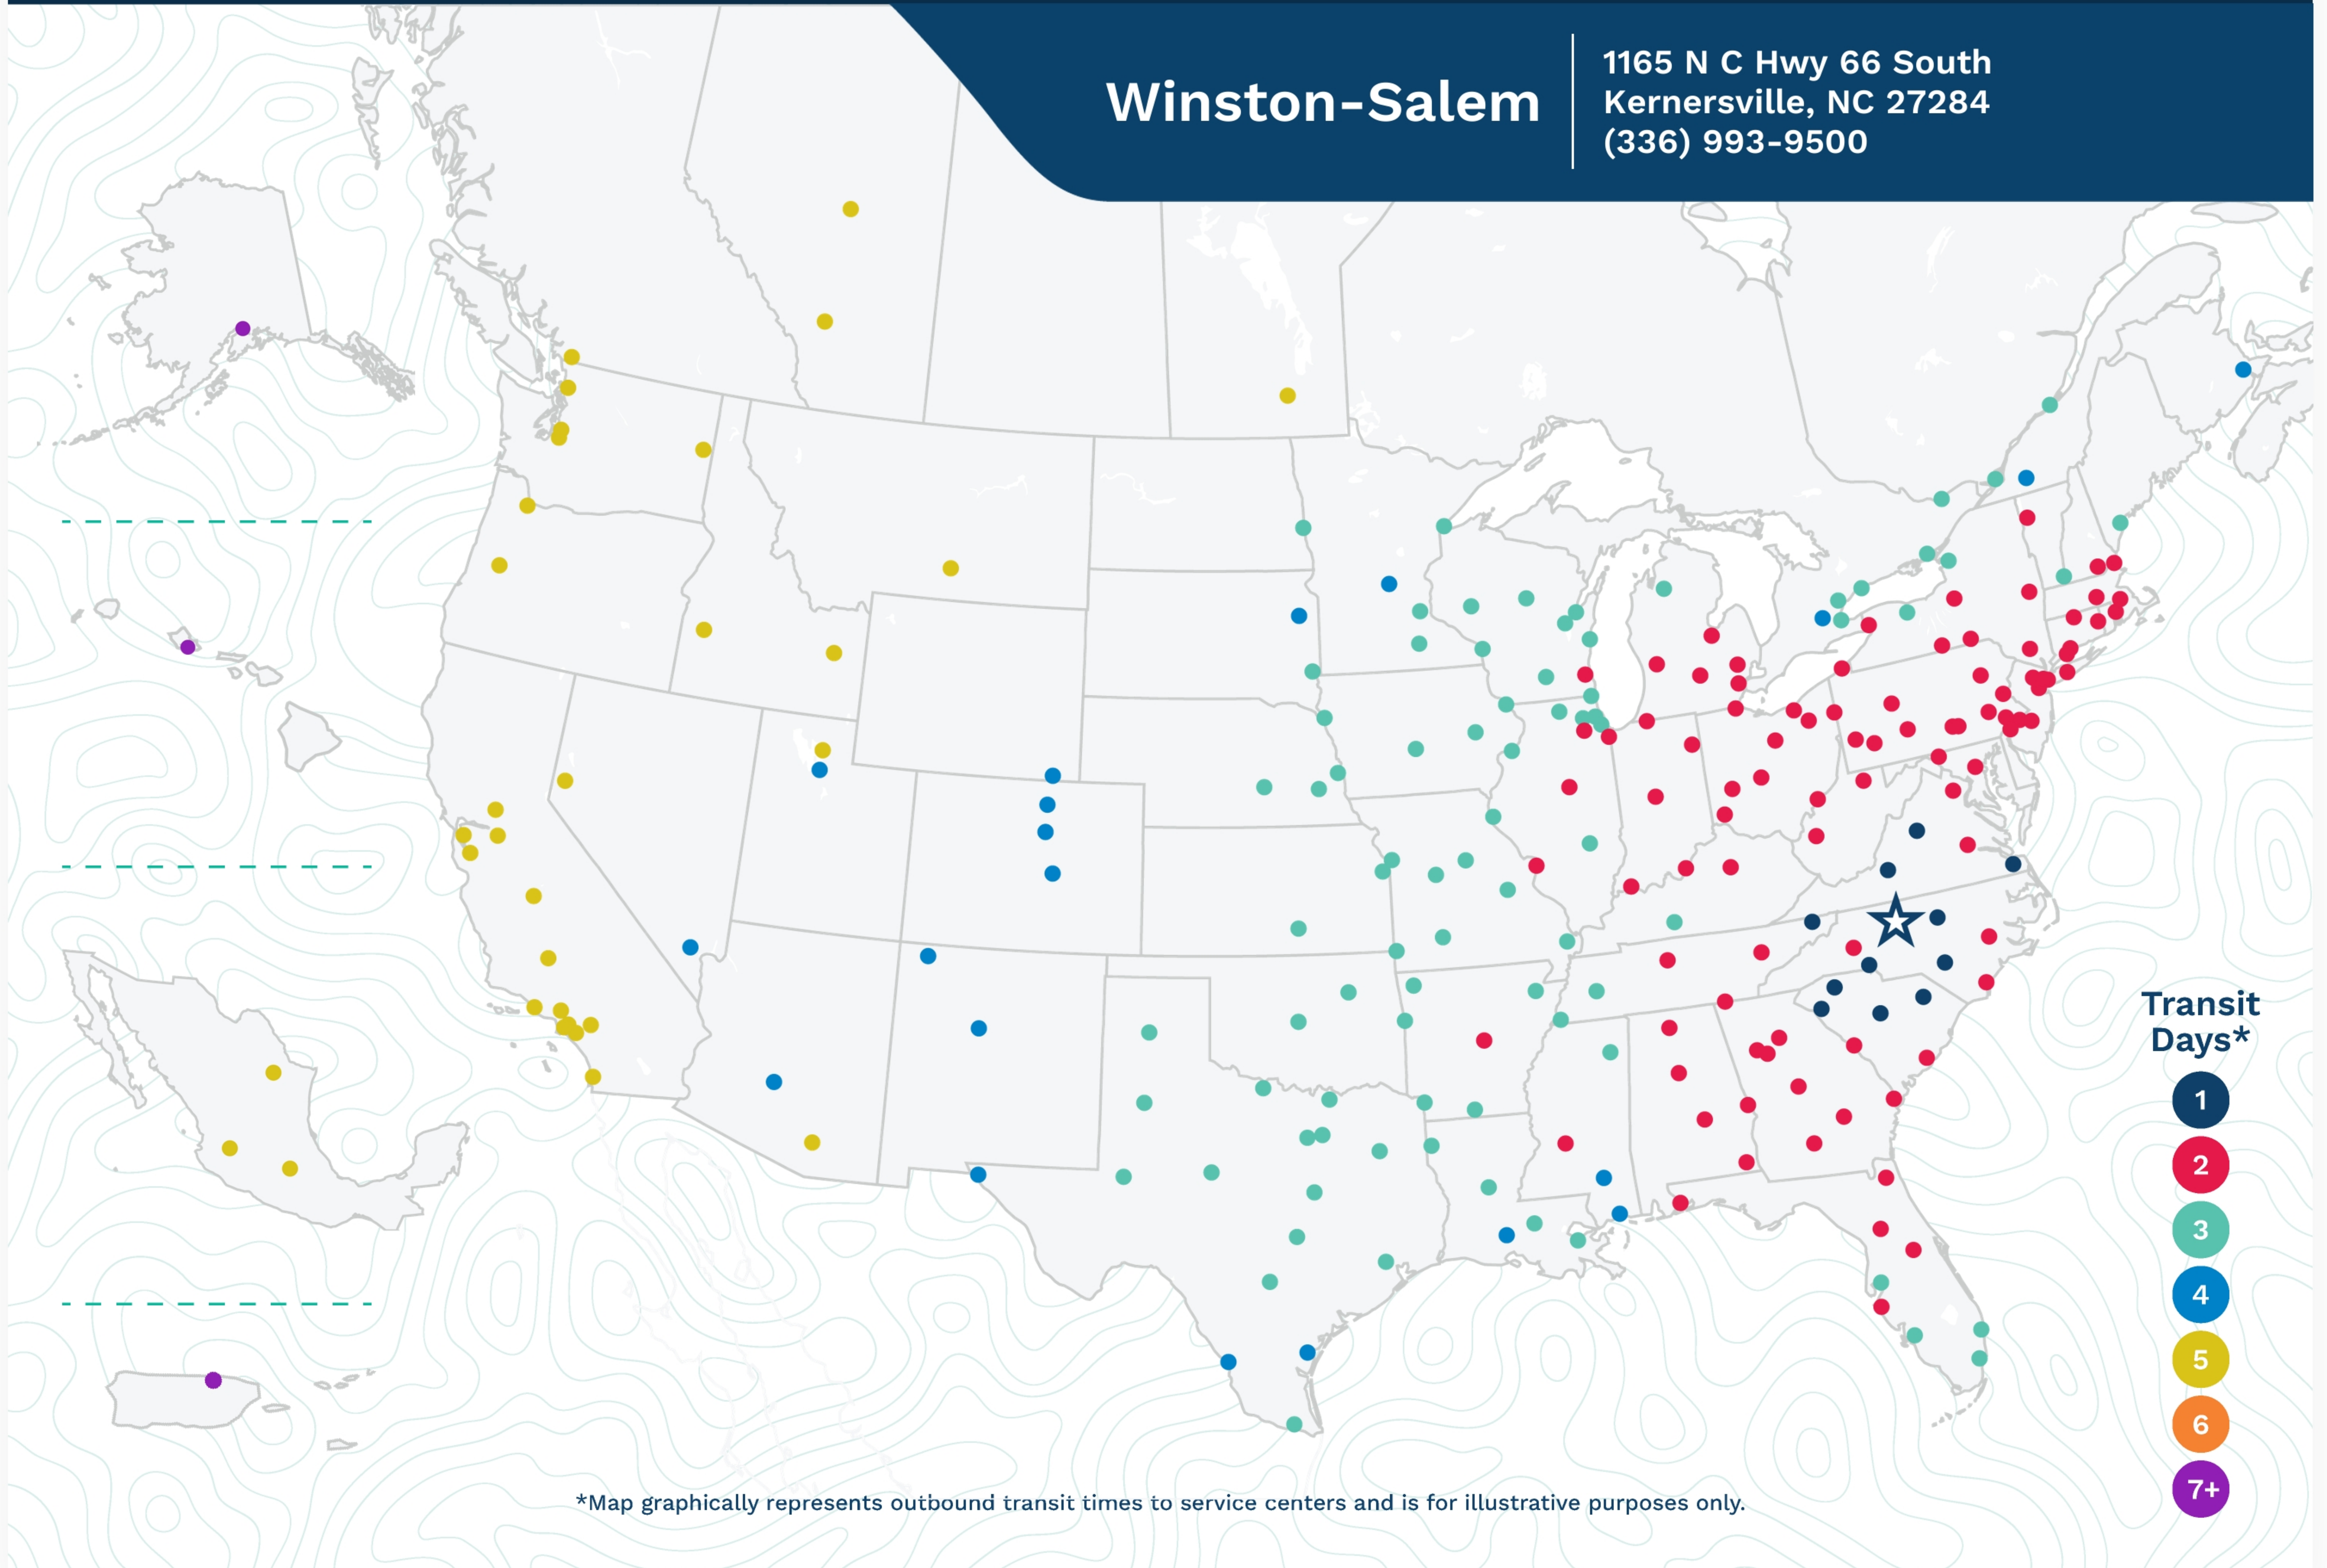

Advertised Transit Times

via the ABF Freight® Network

Winston-Salem

1165 N C Hwy 66 South
Kernersville, NC 27284
(336) 993-9500

*Map graphically represents outbound transit times to service centers and is for illustrative purposes only.