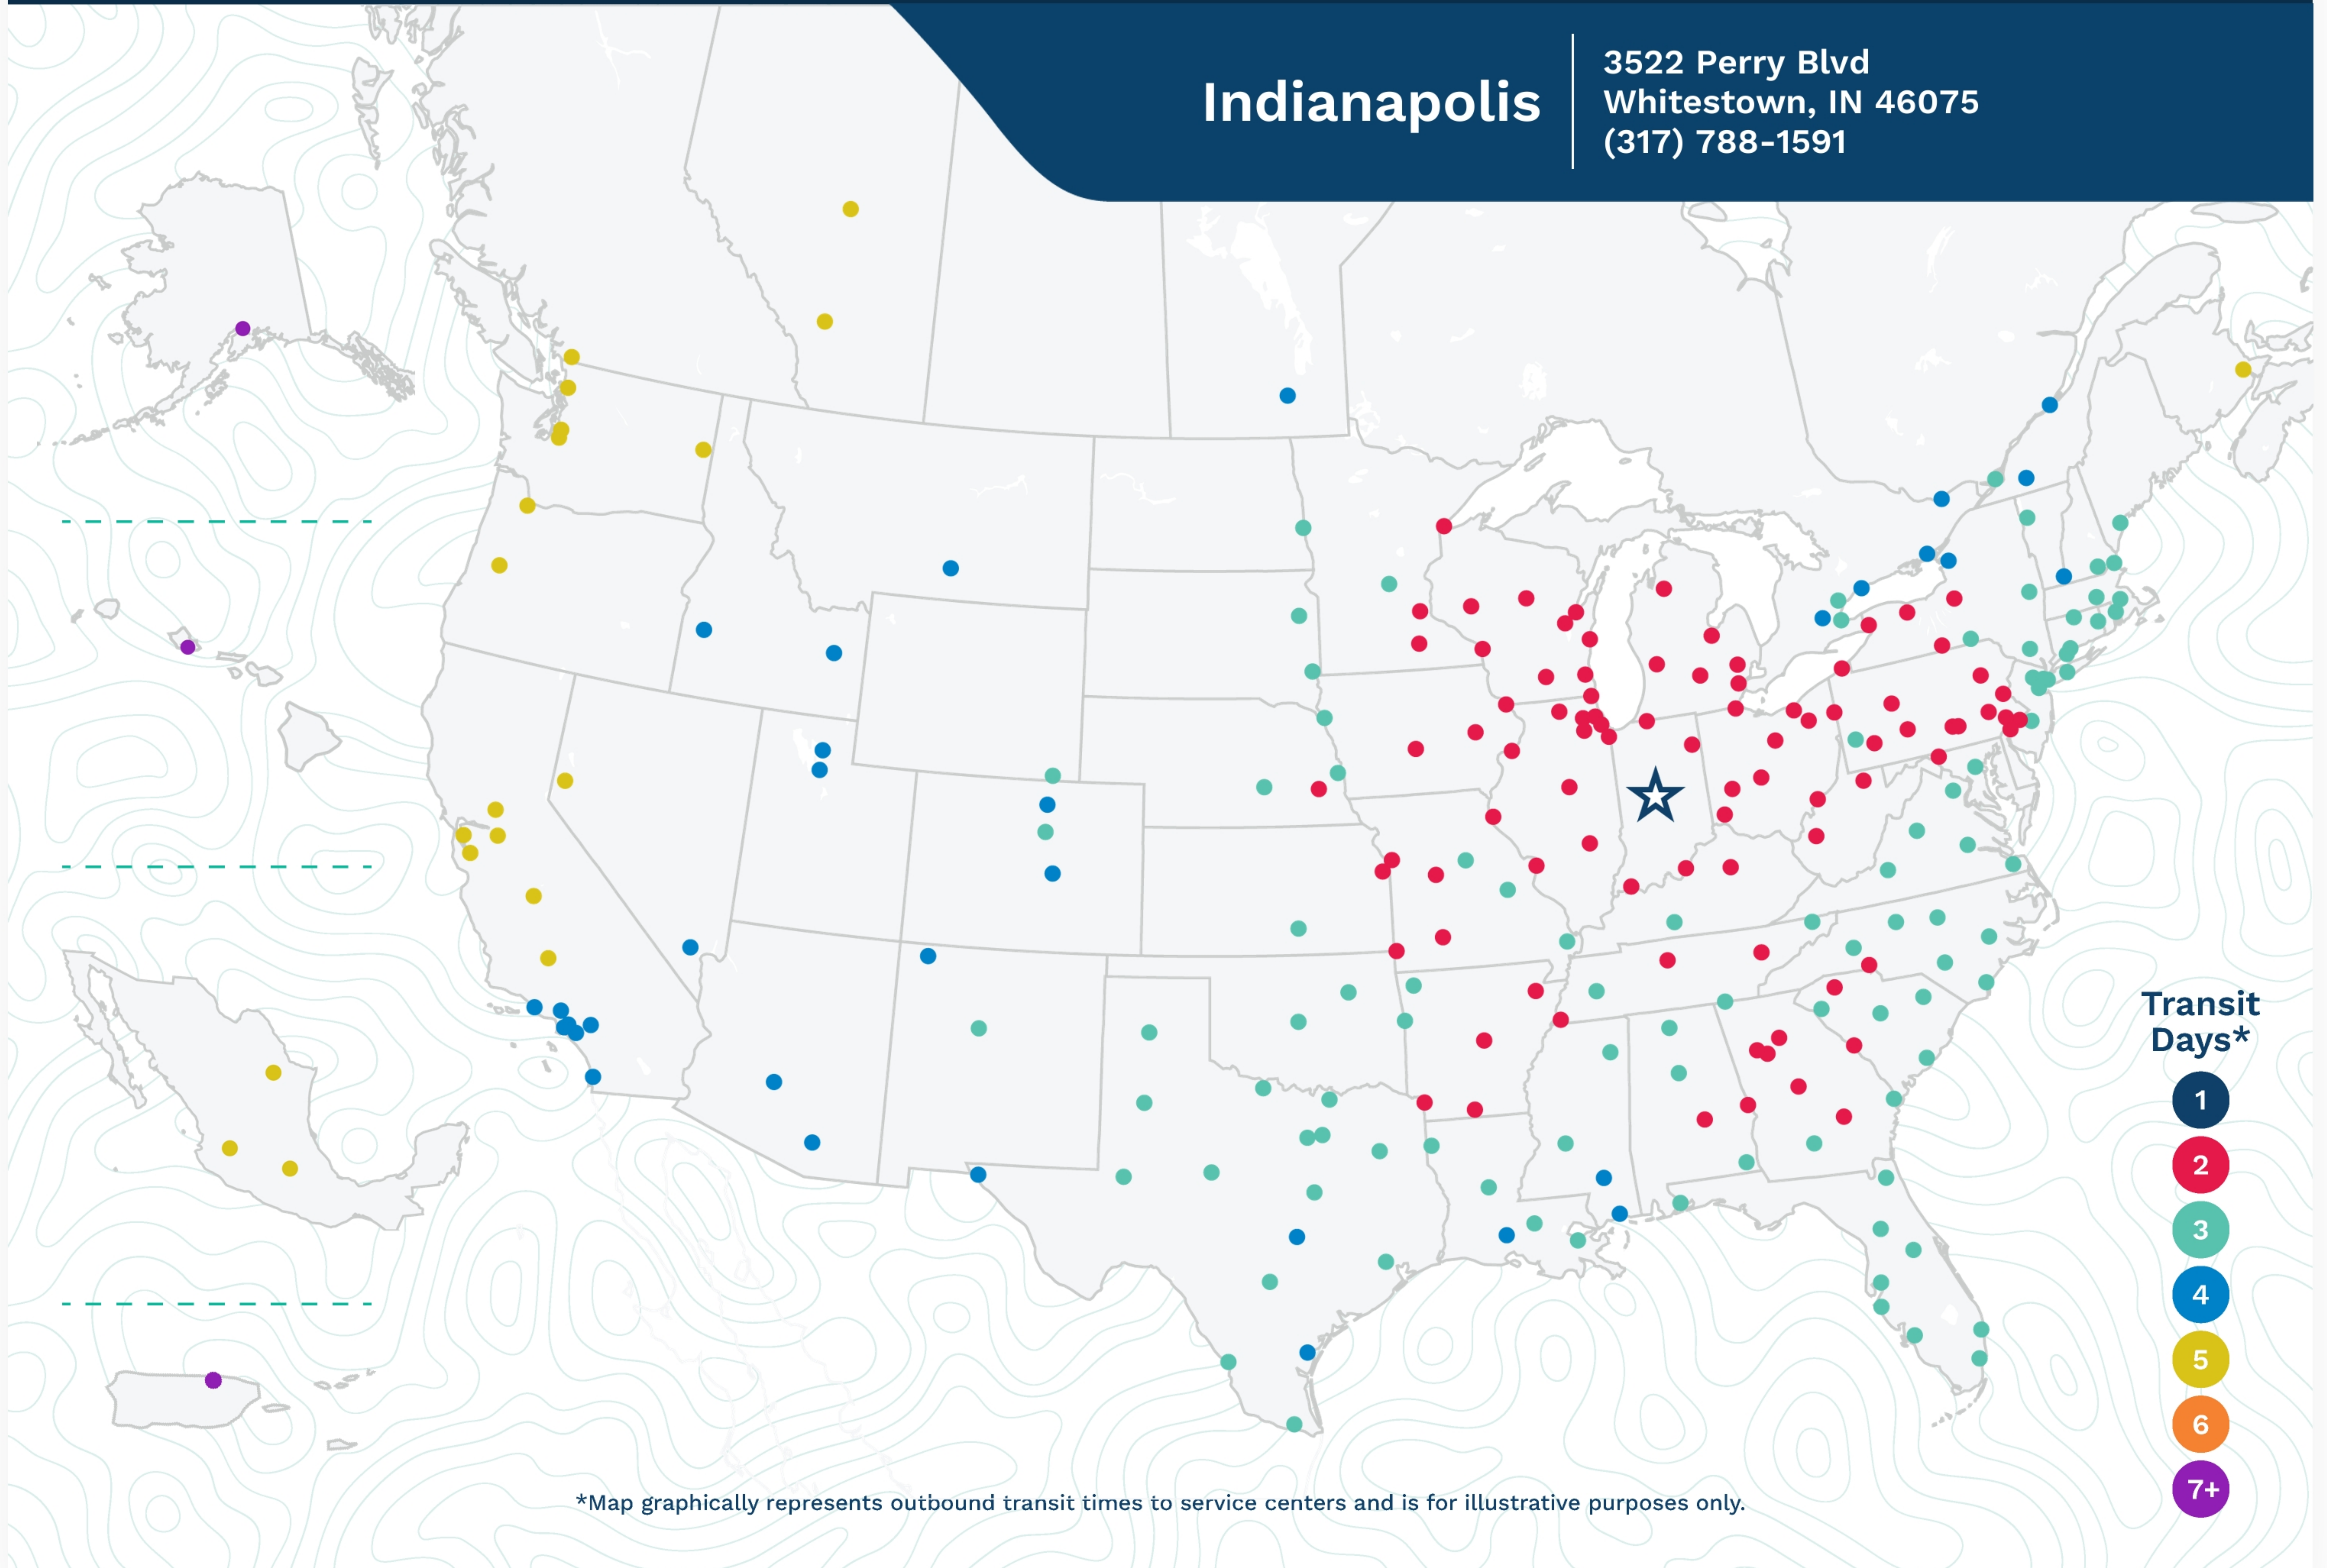

Advertised Transit Times

via the ABF Freight® Network

Indianapolis

3522 Perry Blvd
Whitestown, IN 46075
(317) 788-1591

*Map graphically represents outbound transit times to service centers and is for illustrative purposes only.