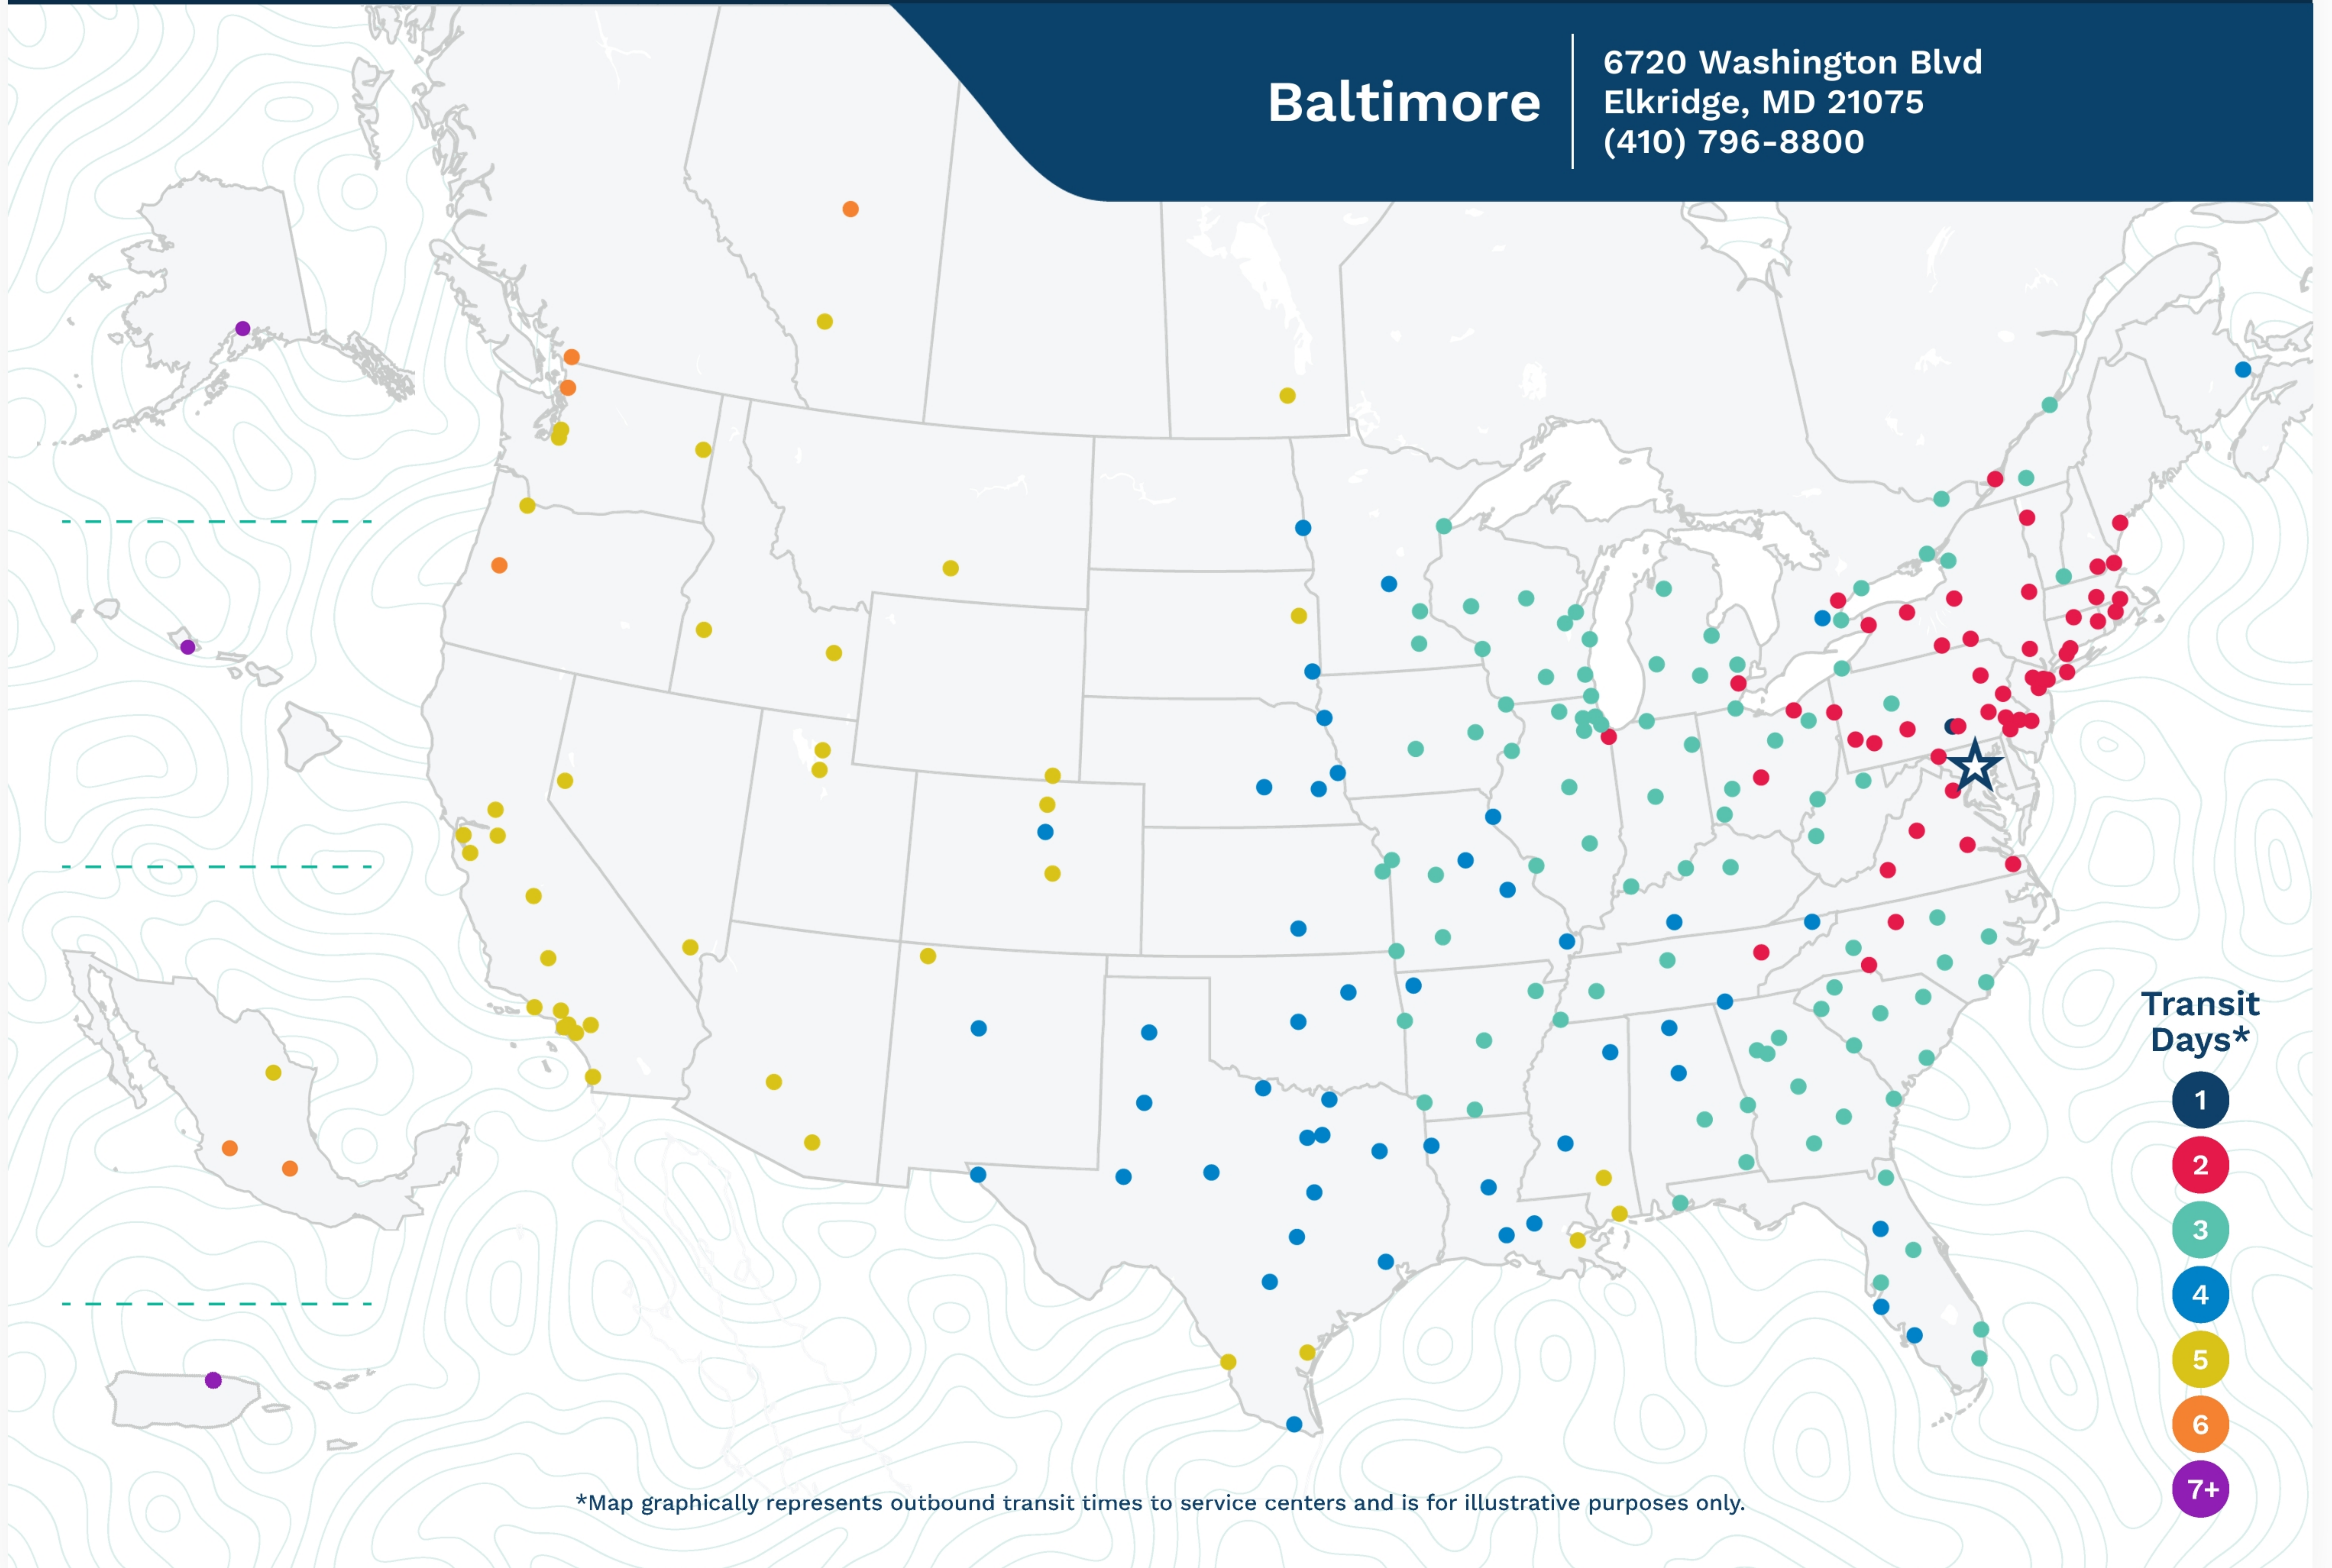

# Advertised Transit Times

via the ABF Freight® Network

## Baltimore

6720 Washington Blvd  
Elkridge, MD 21075  
(410) 796-8800

\*Map graphically represents outbound transit times to service centers and is for illustrative purposes only.