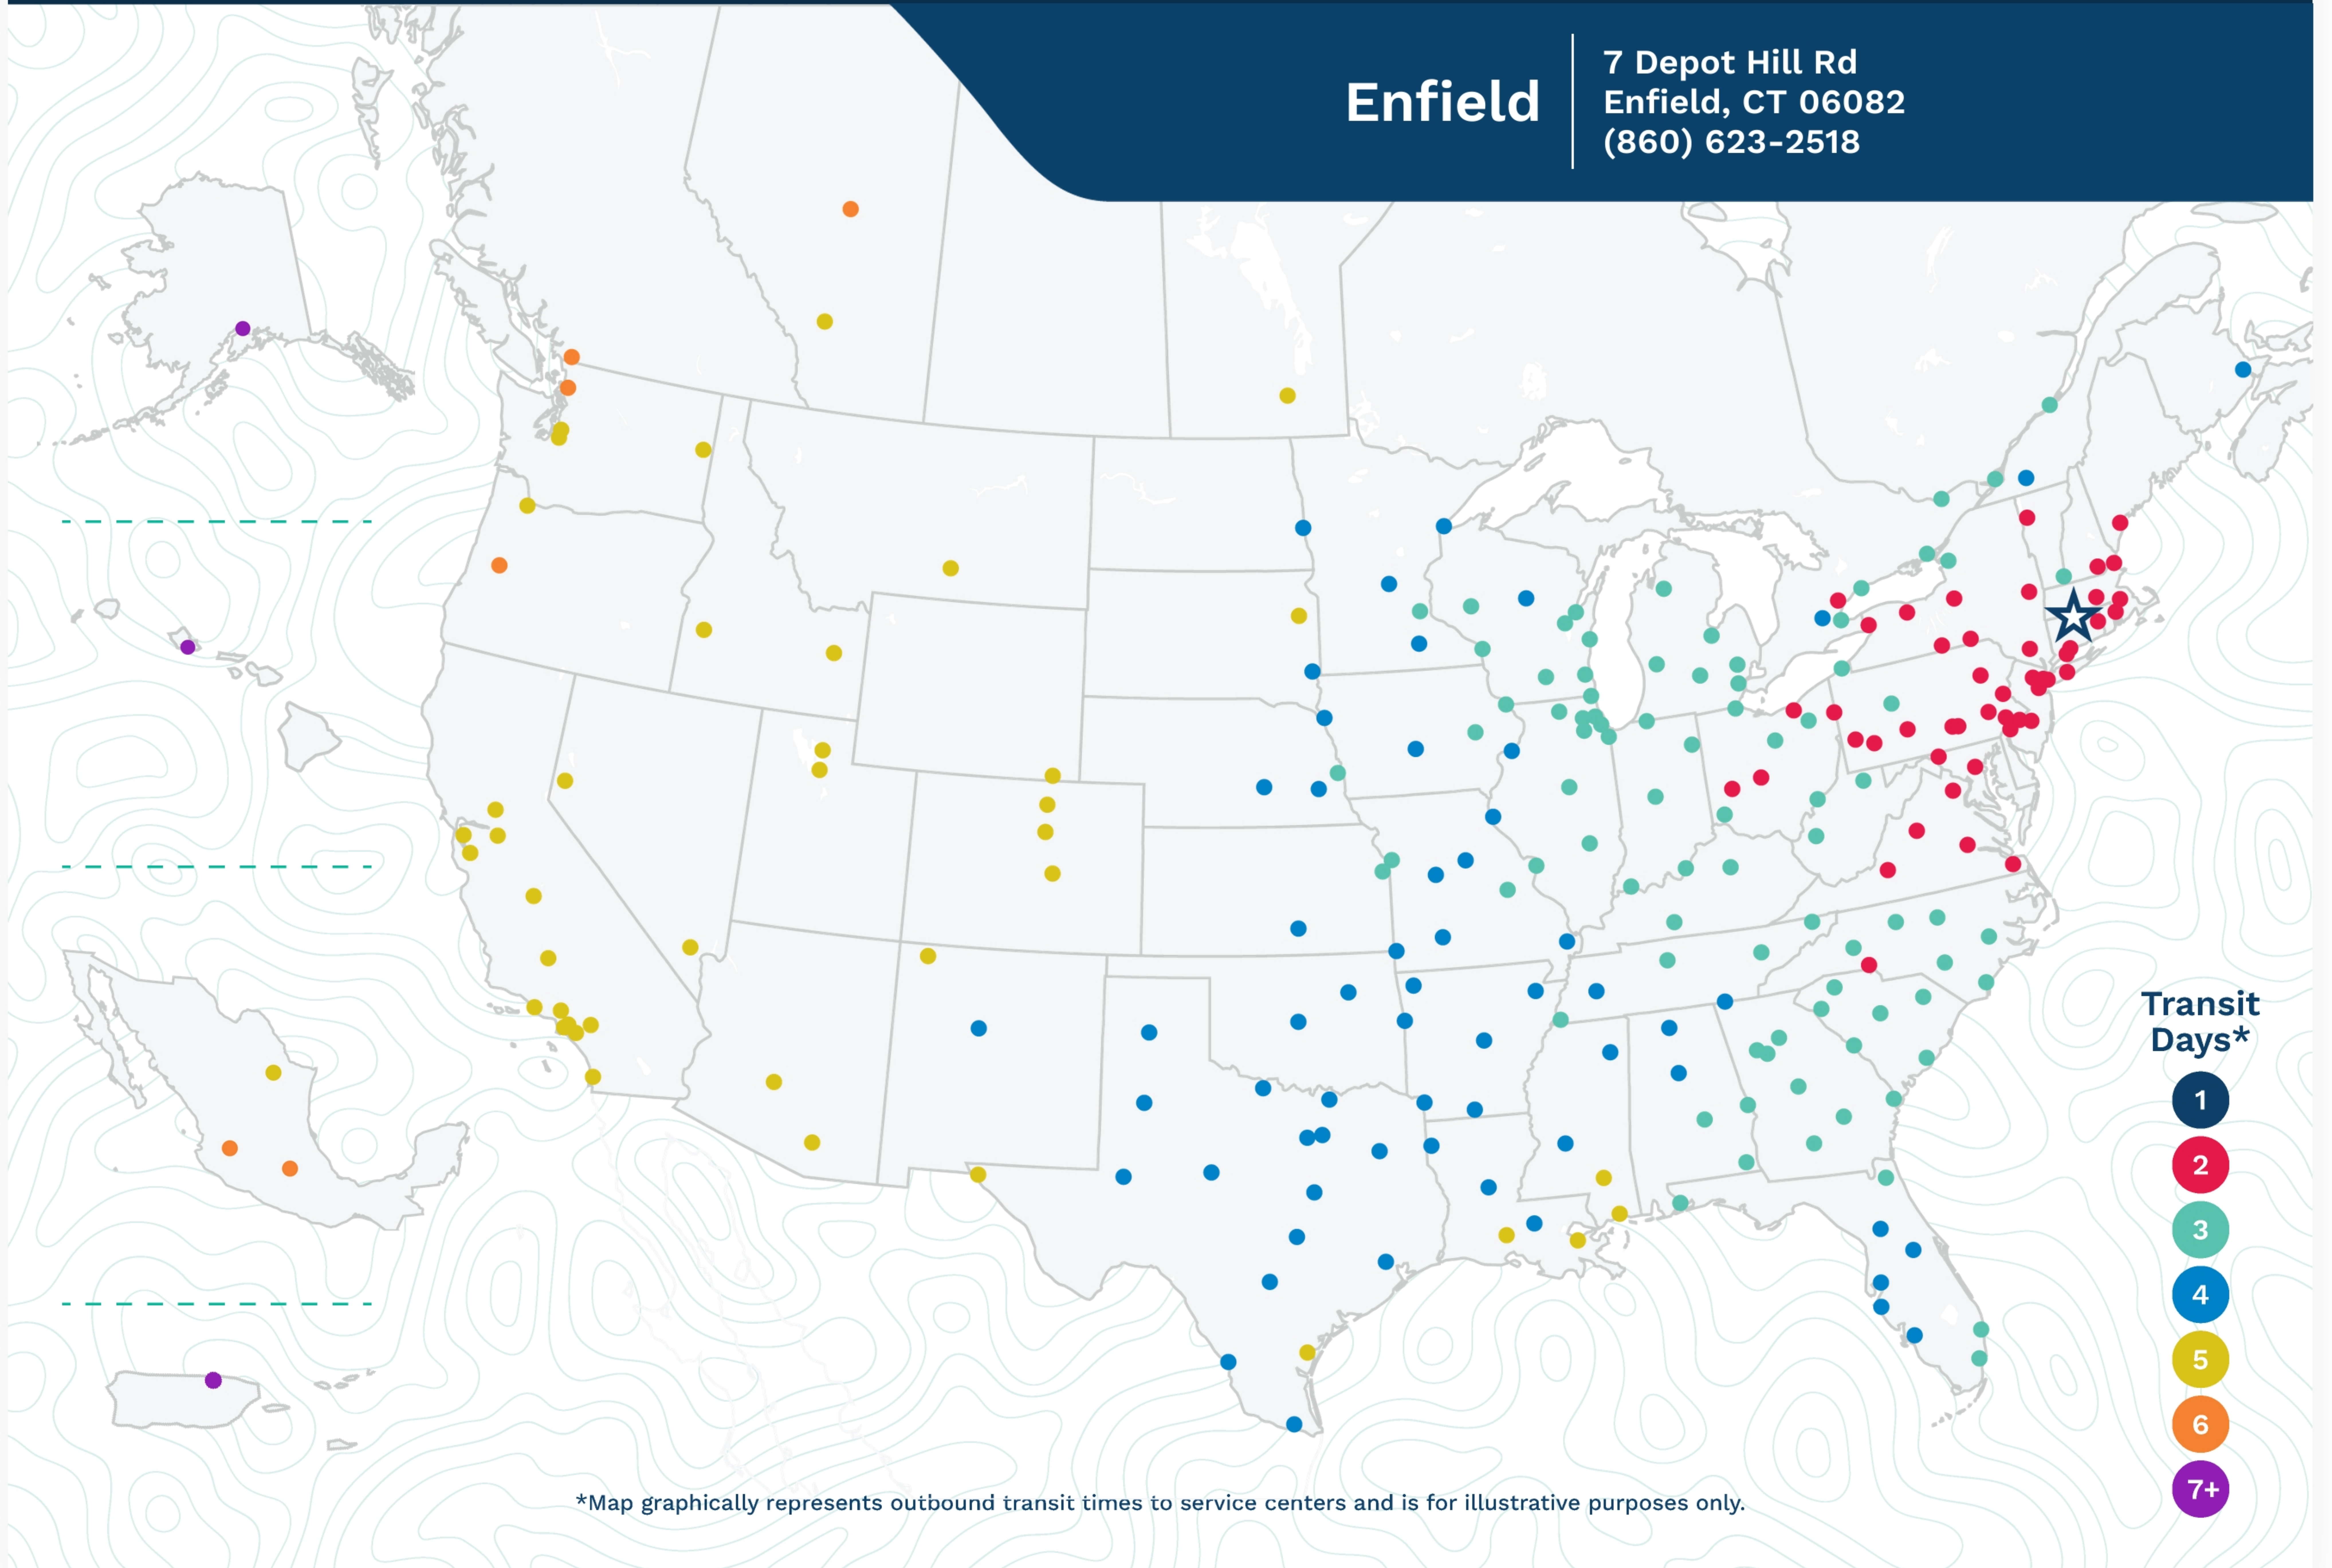

Enfield

7 Depot Hill Rd
Enfield, CT 06082
(860) 623-2518

*Map graphically represents outbound transit times to service centers and is for illustrative purposes only.