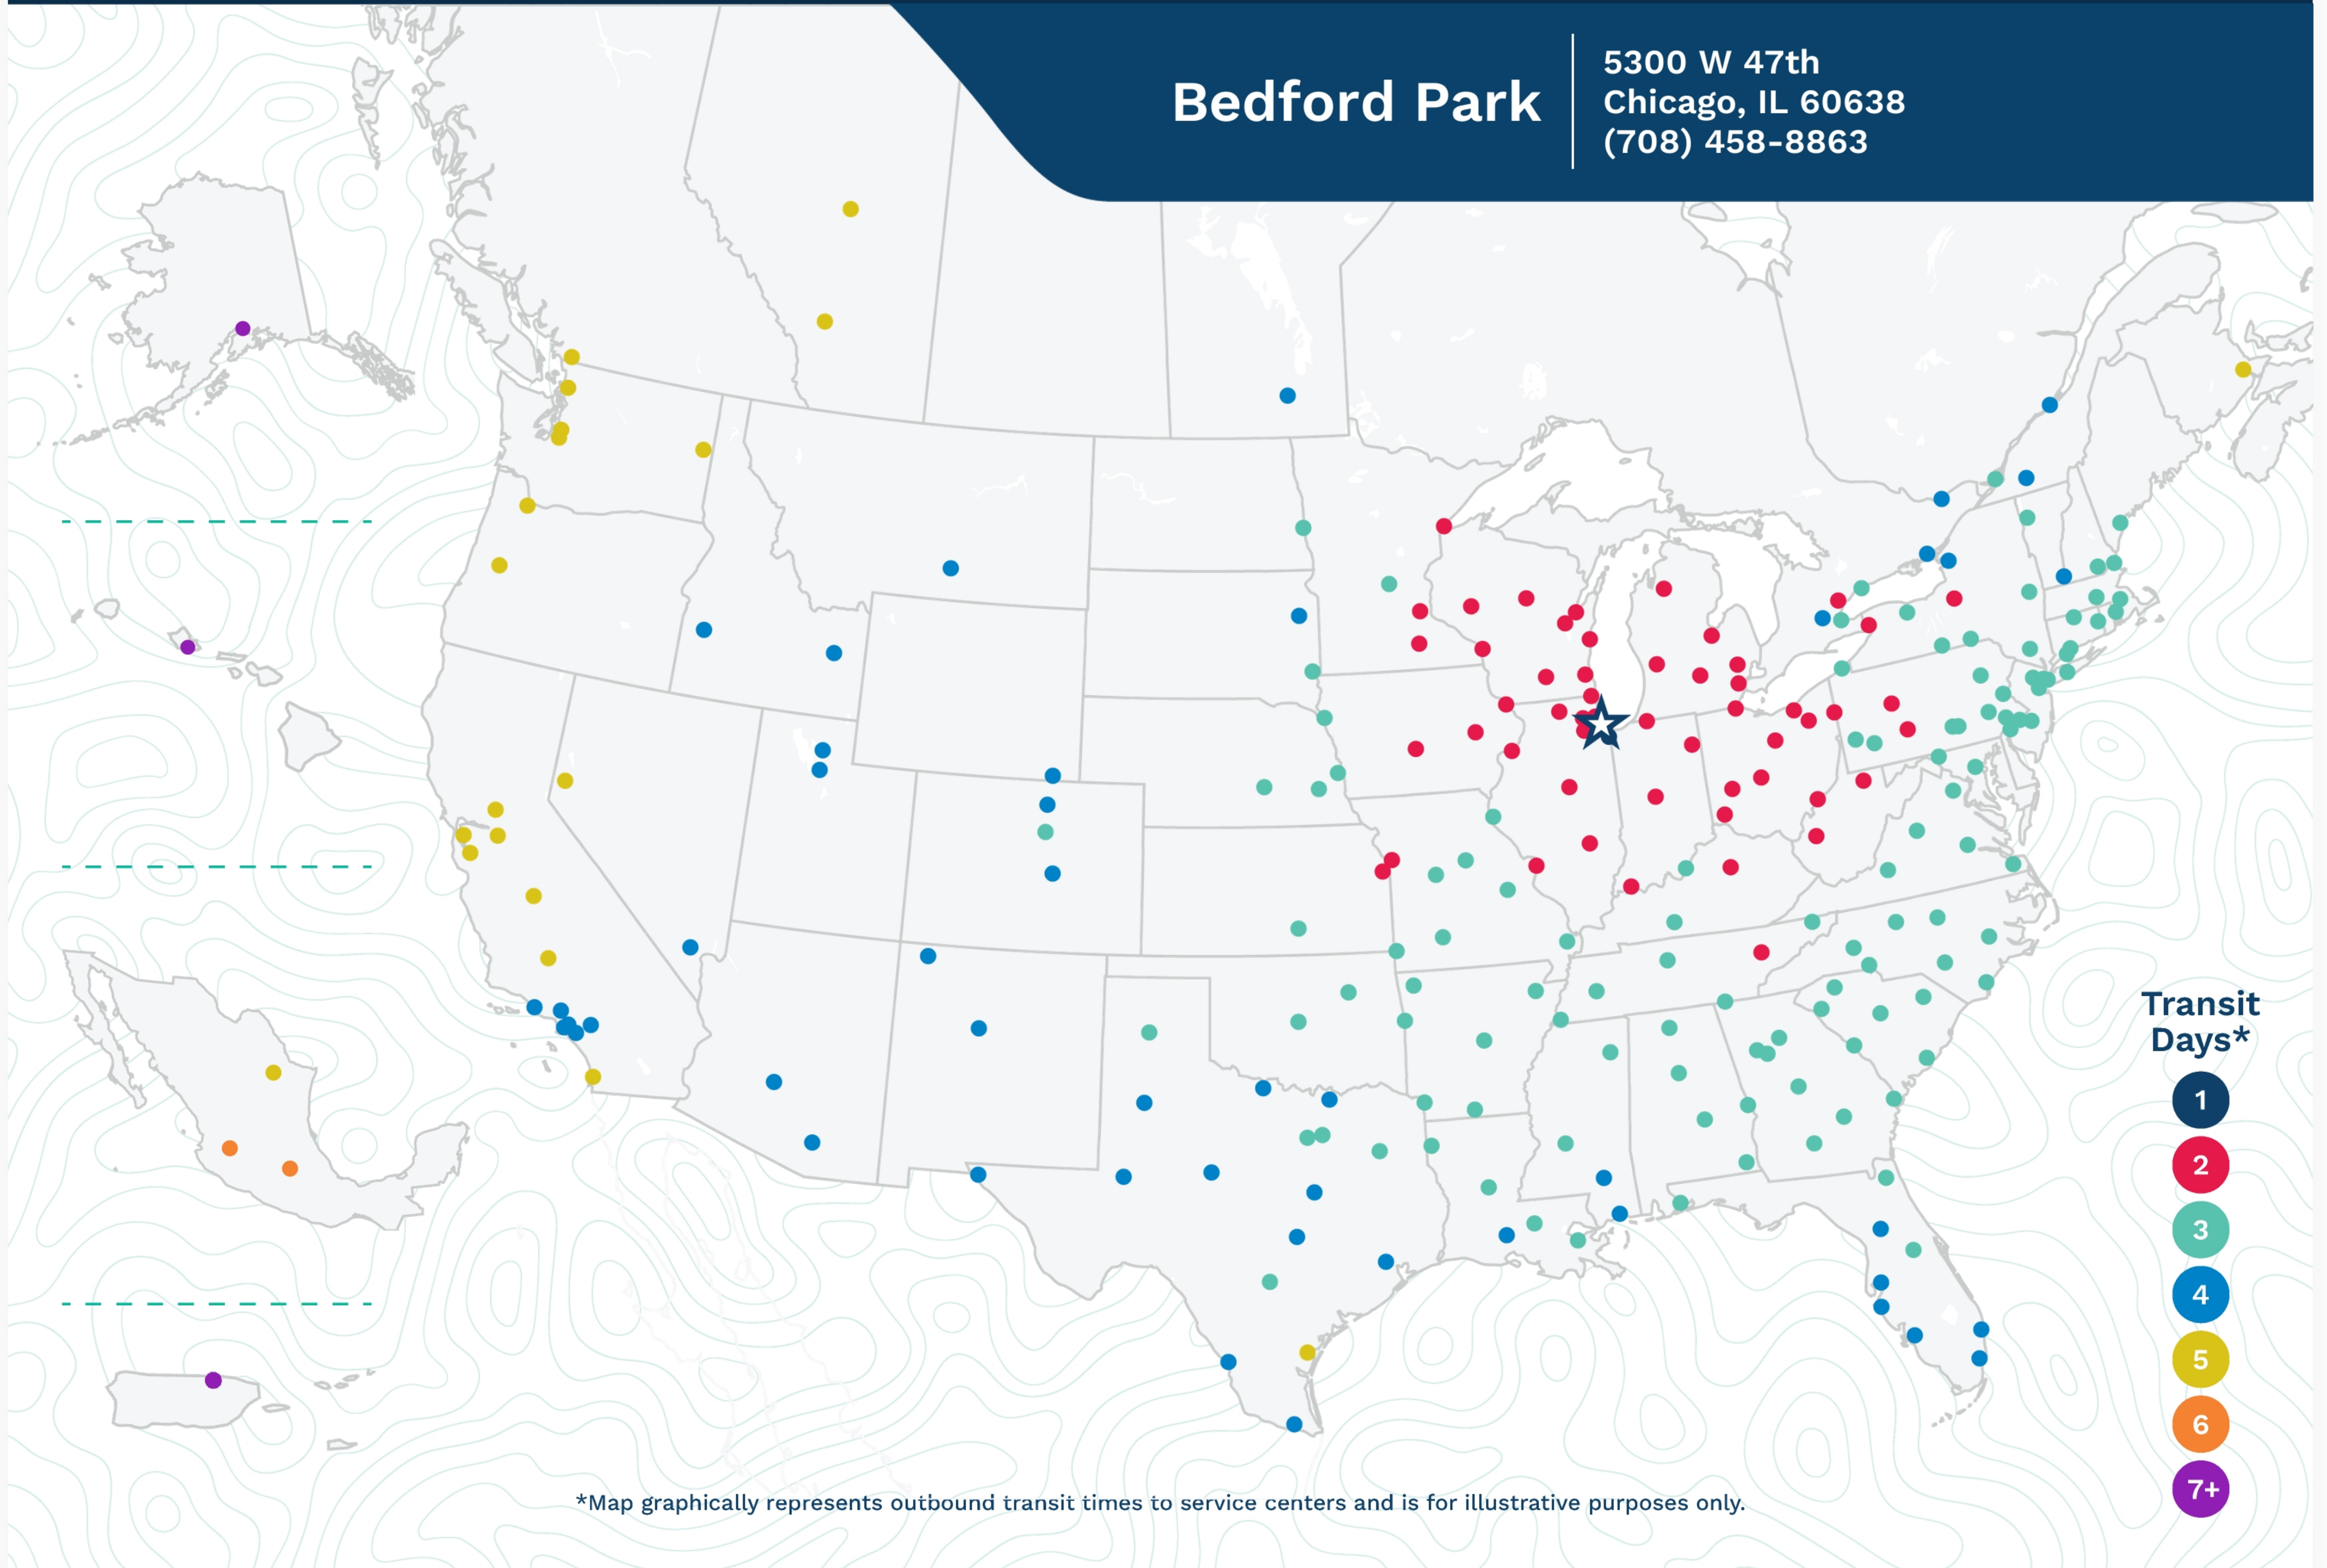

Bedford Park

5300 W 47th
Chicago, IL 60638
(708) 458-8863

*Map graphically represents outbound transit times to service centers and is for illustrative purposes only.