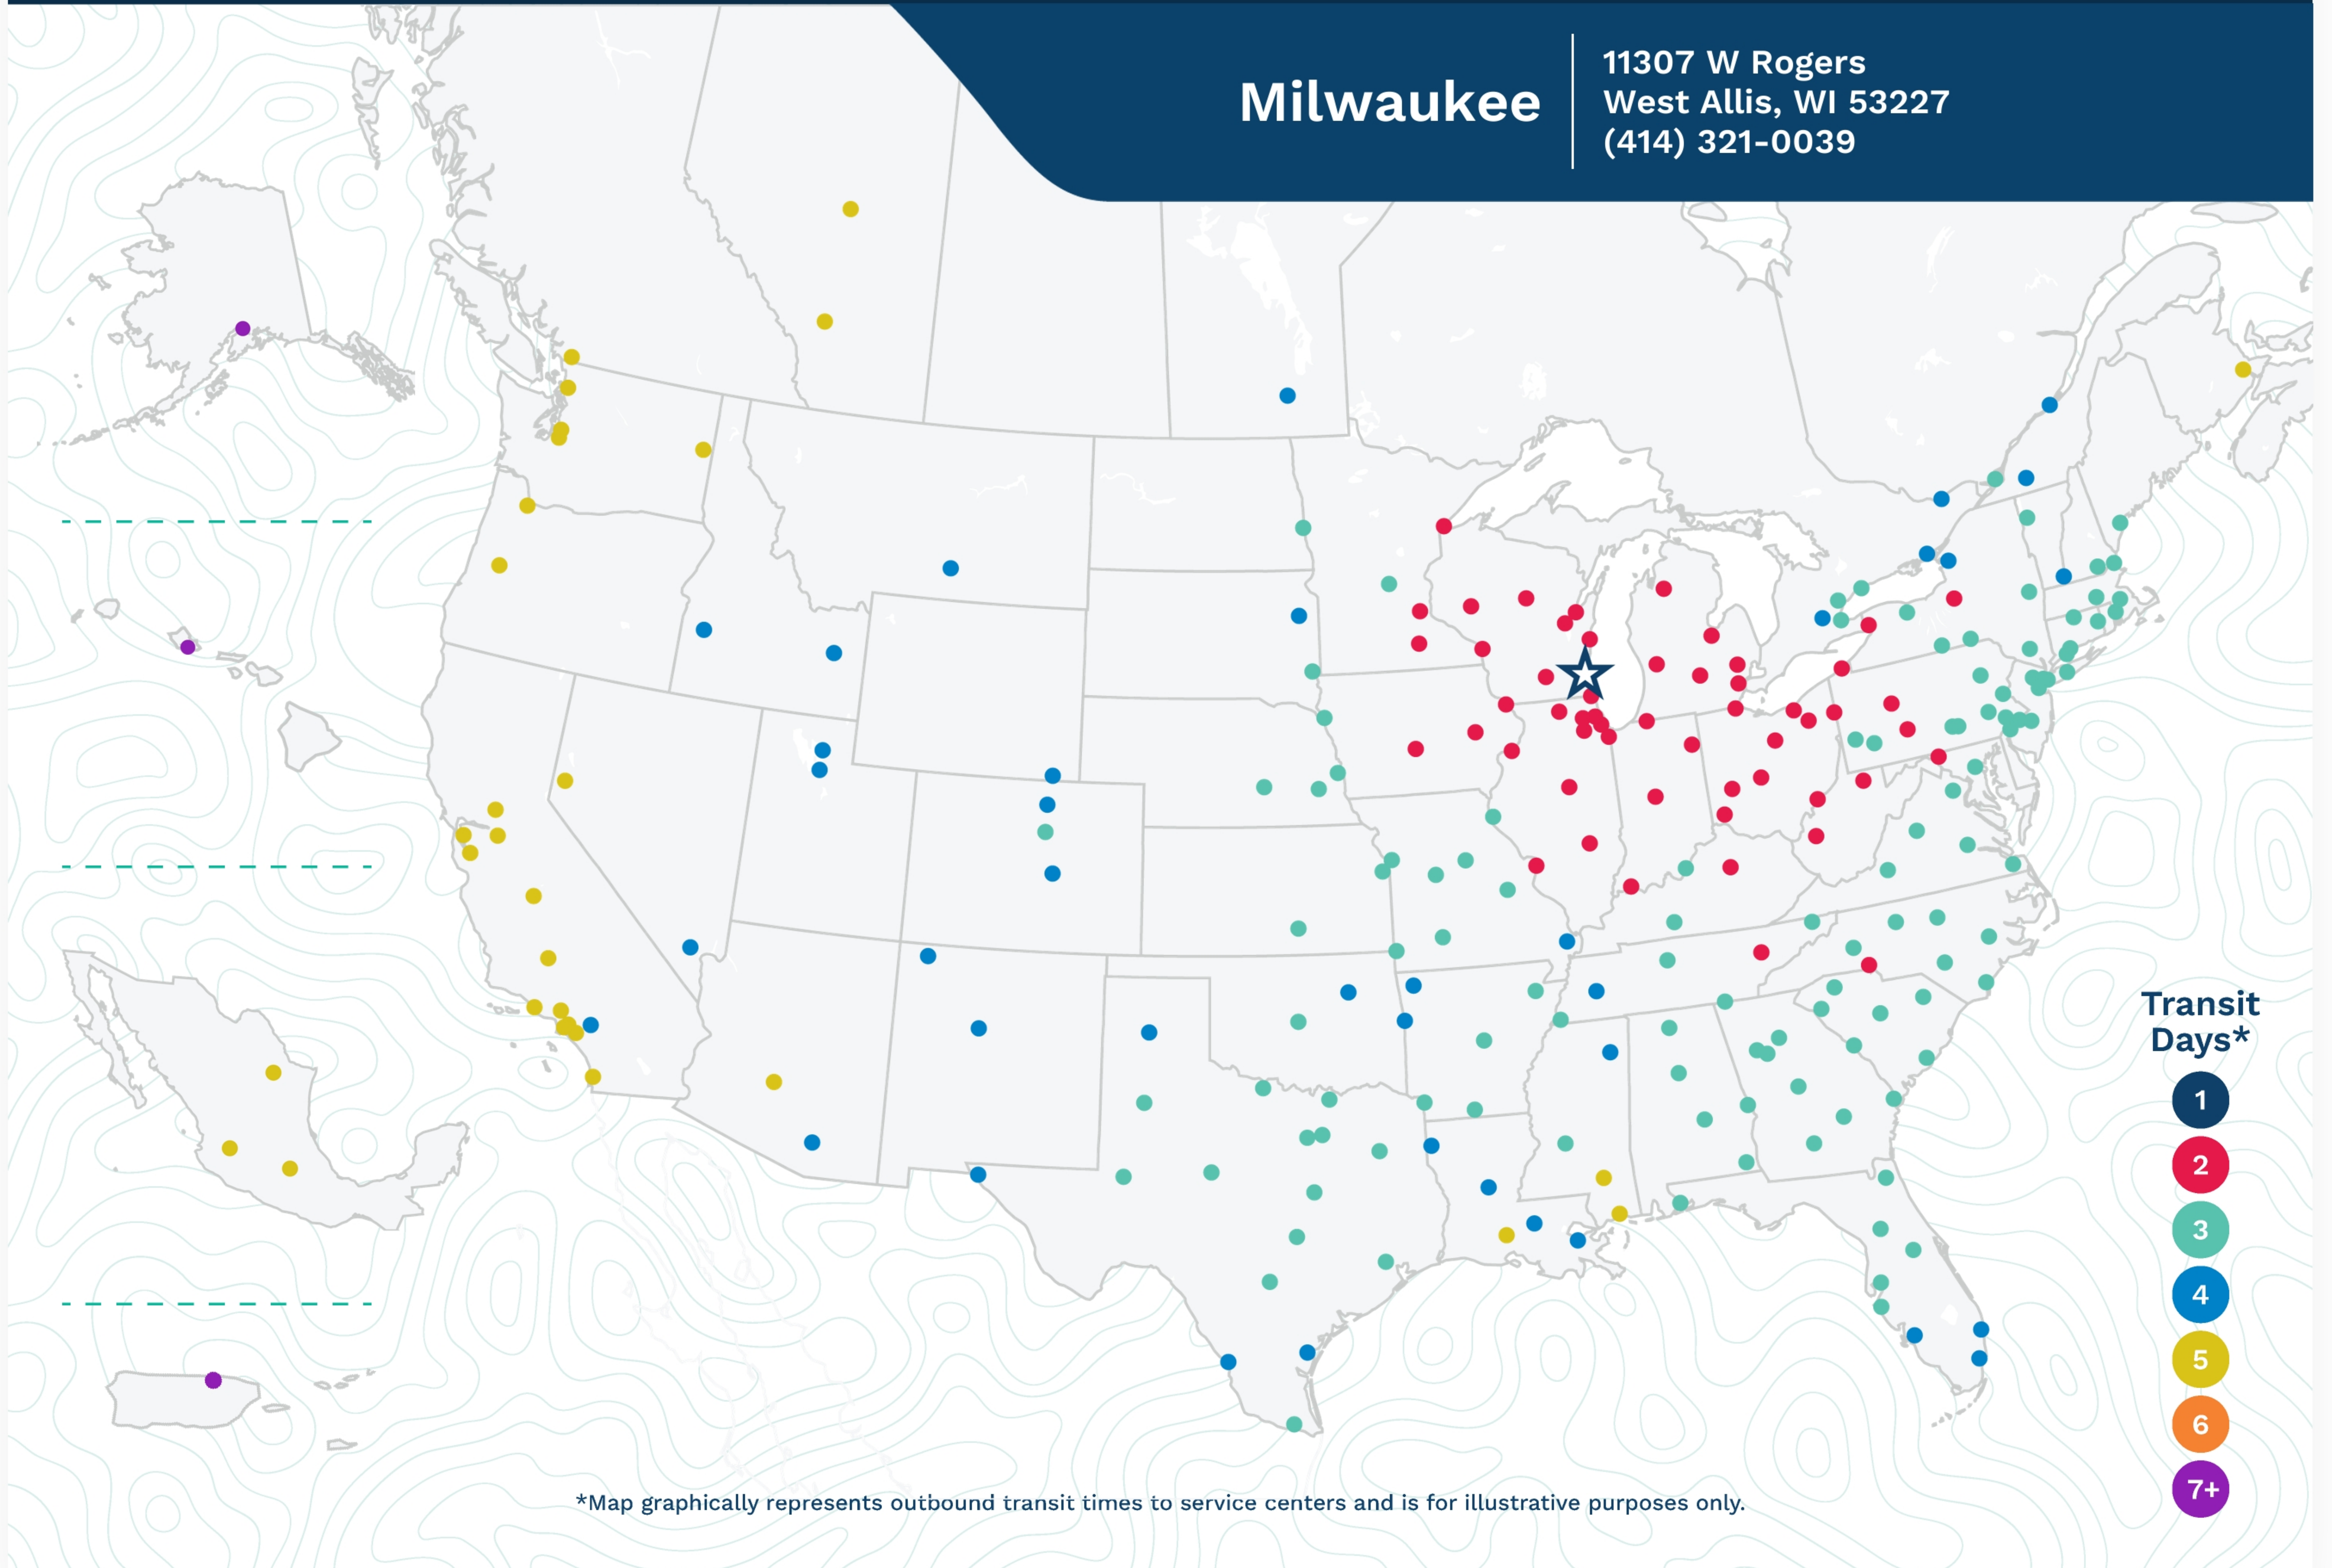

Milwaukee

11307 W Rogers
West Allis, WI 53227
(414) 321-0039

*Map graphically represents outbound transit times to service centers and is for illustrative purposes only.