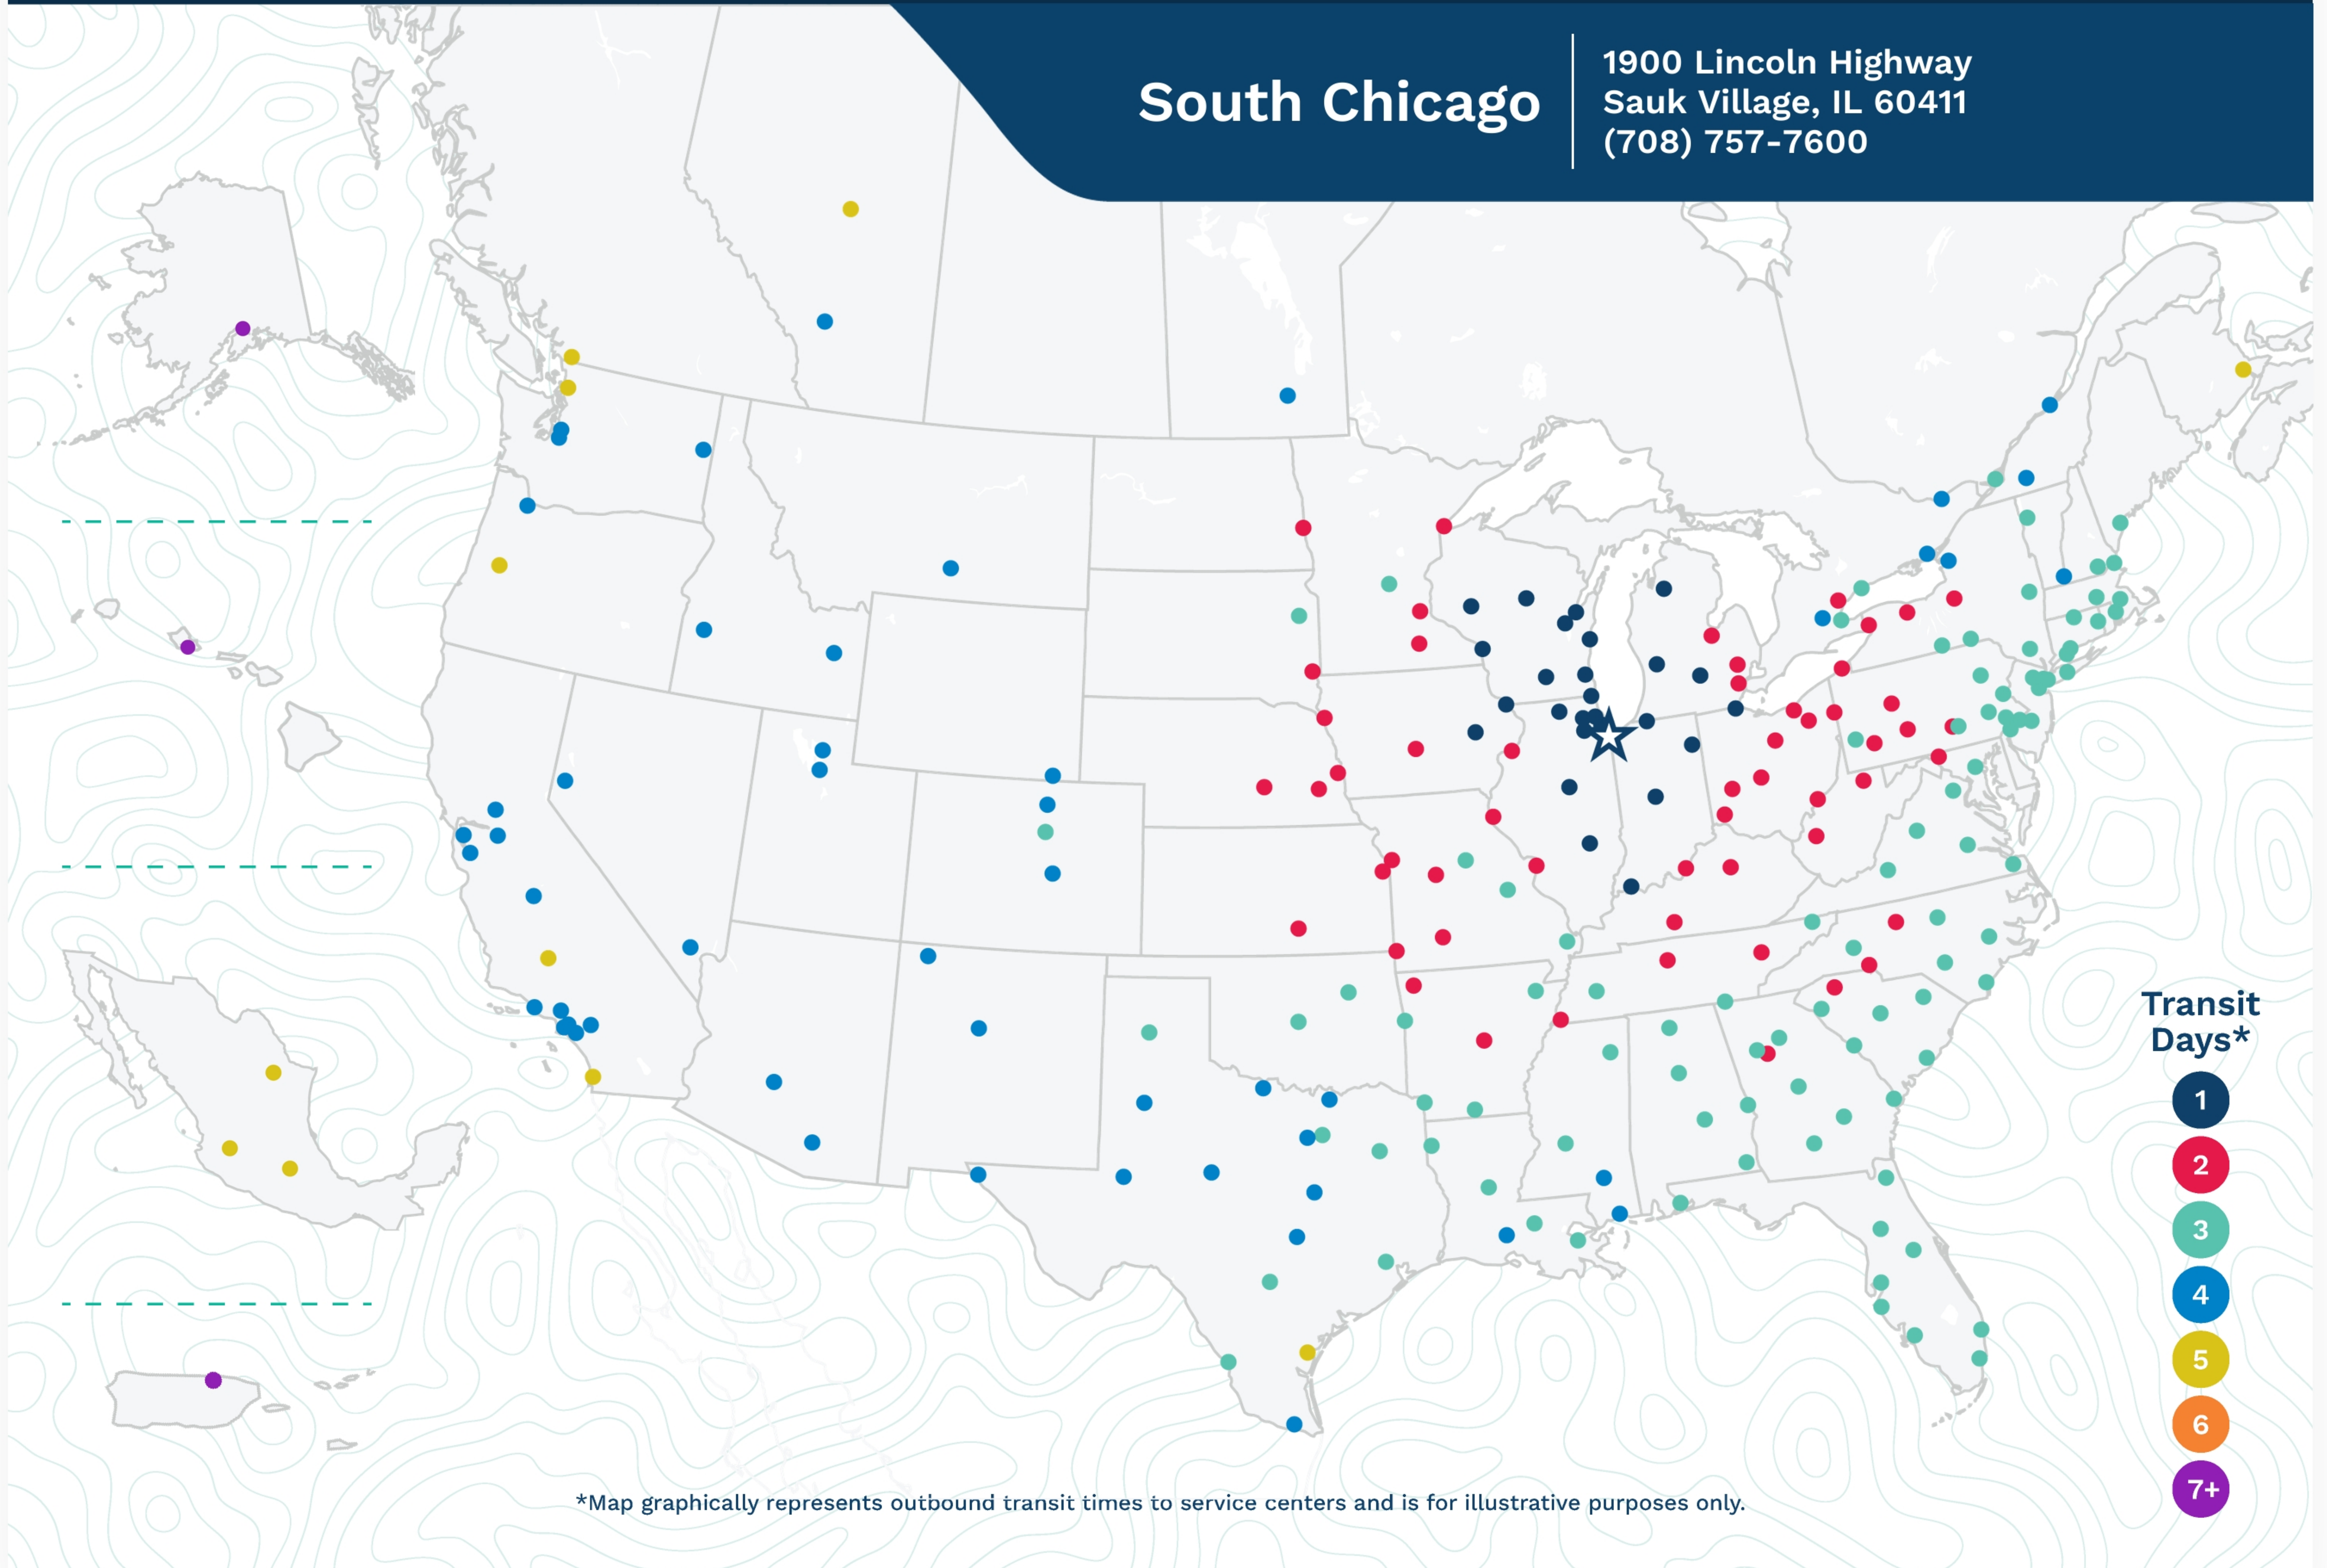

Advertised Transit Times

via the ABF Freight® Network

South Chicago

1900 Lincoln Highway
Sauk Village, IL 60411
(708) 757-7600

*Map graphically represents outbound transit times to service centers and is for illustrative purposes only.