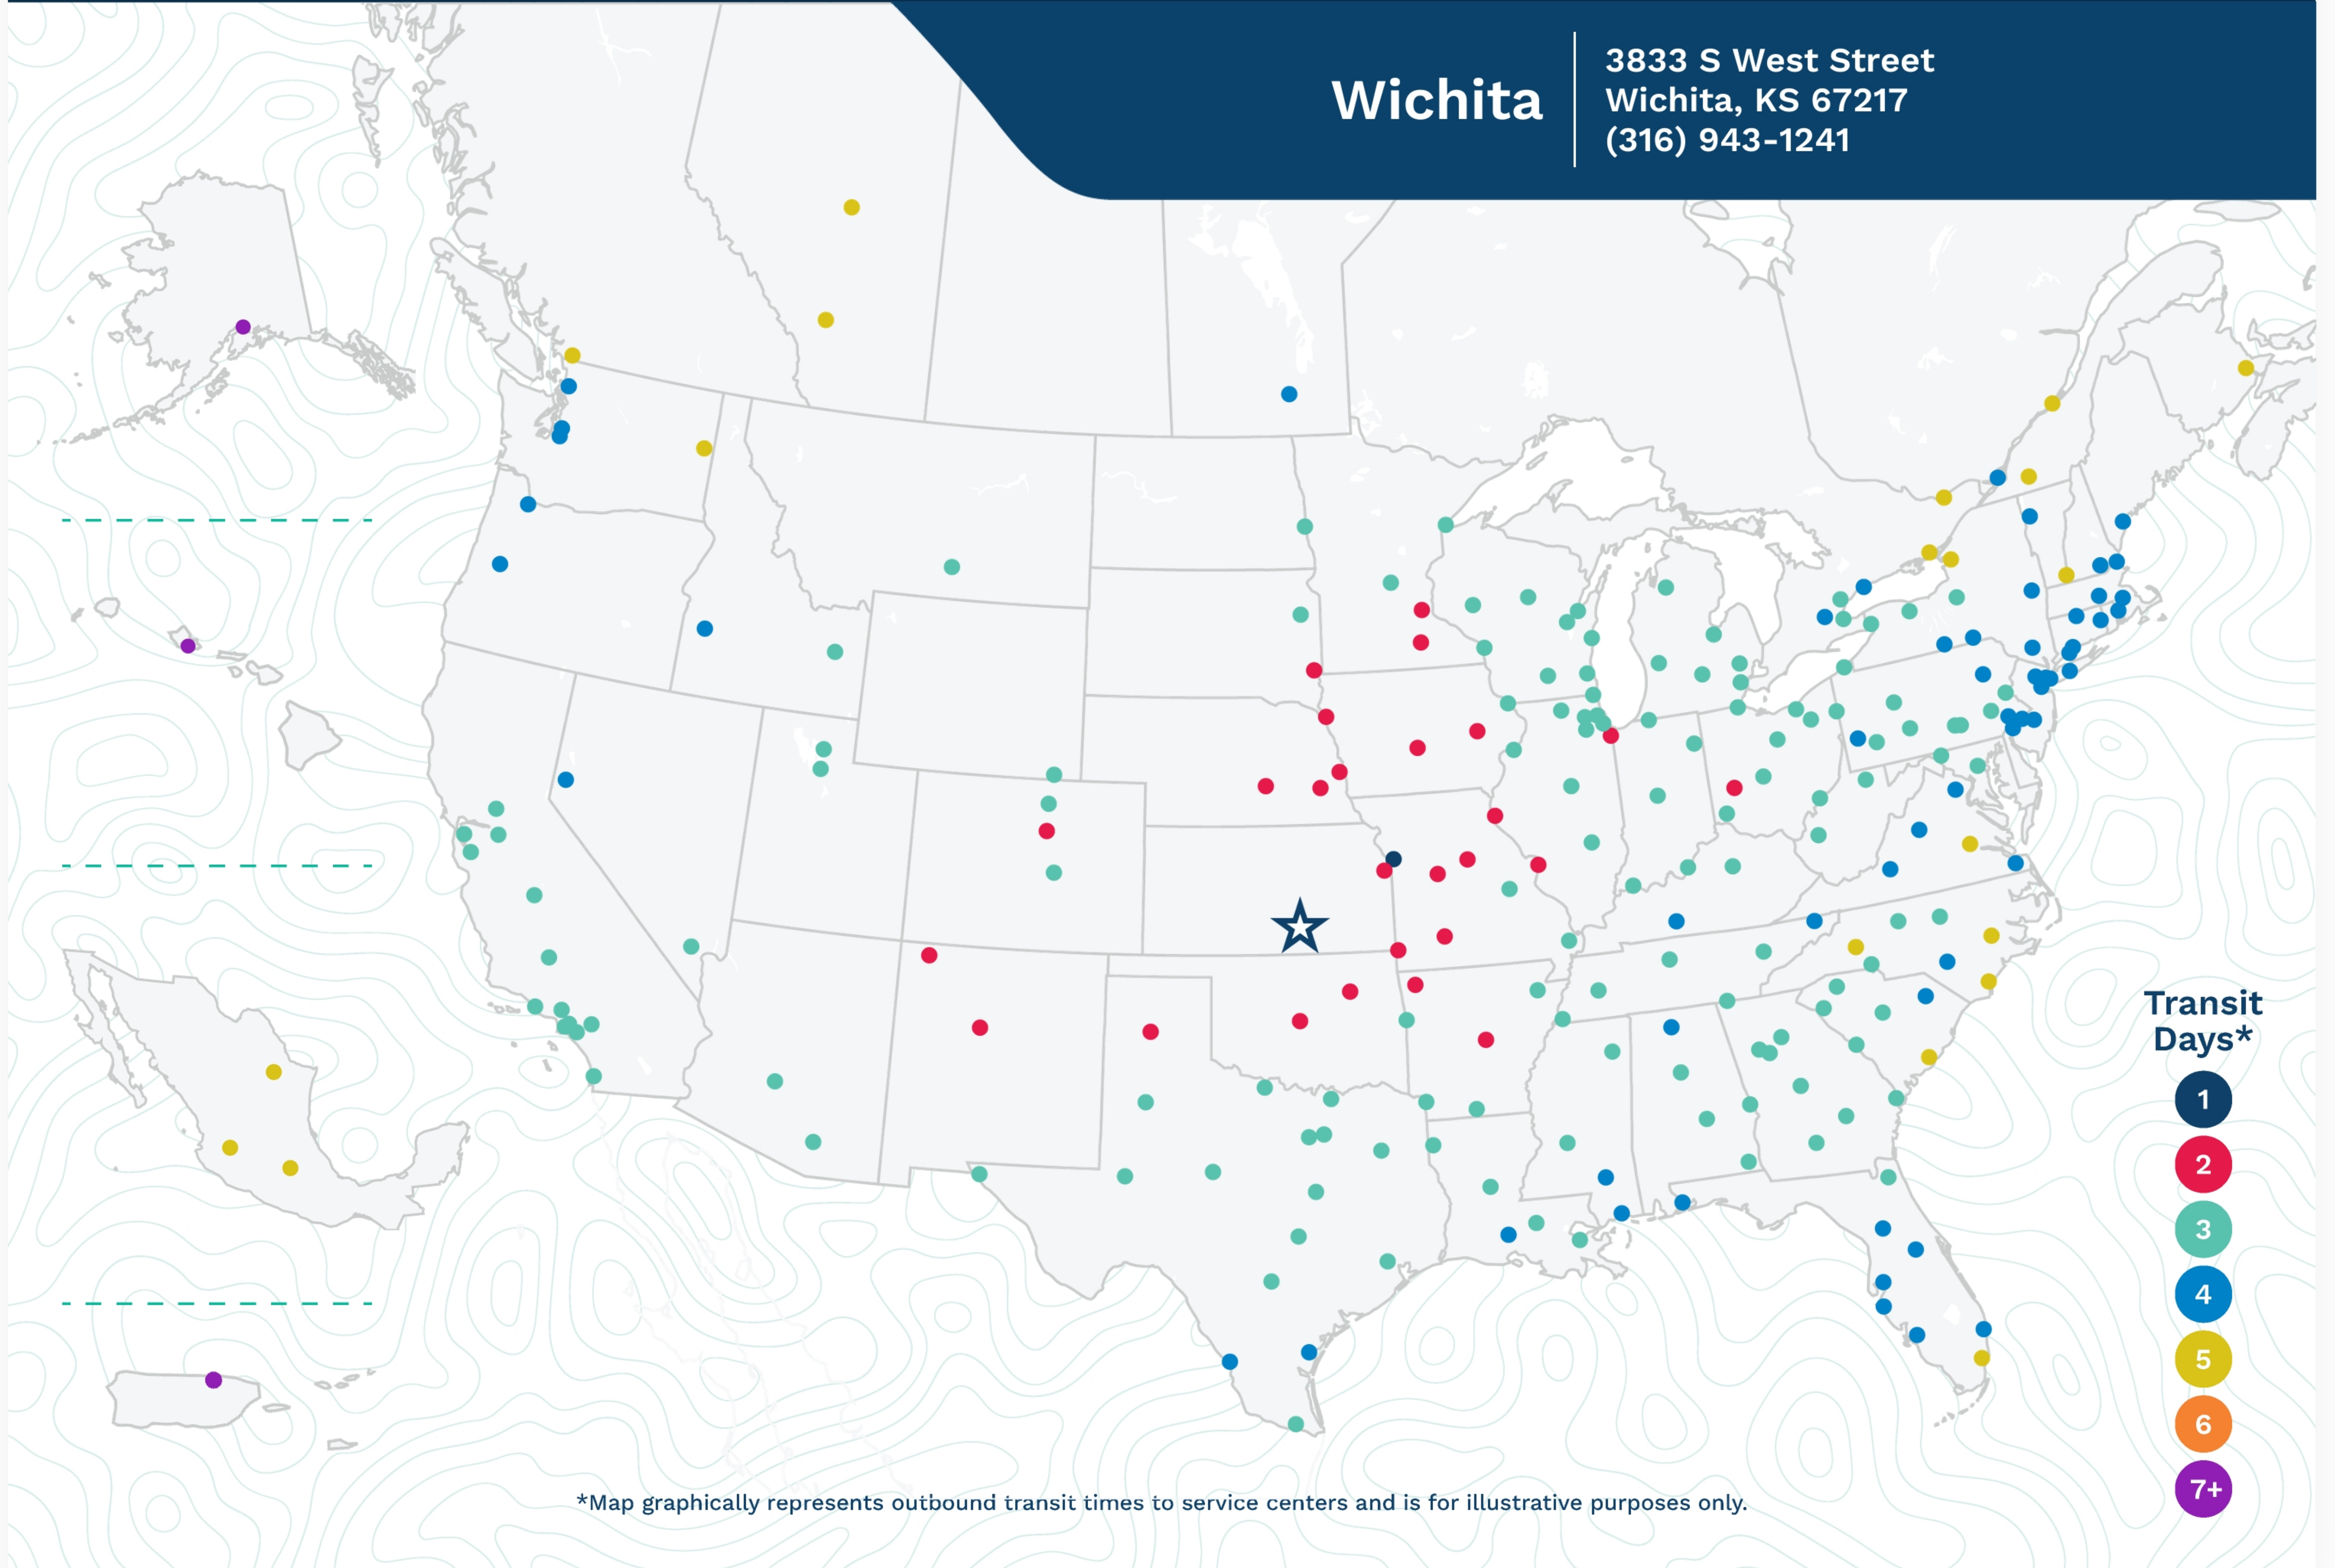

Wichita

3833 S West Street
Wichita, KS 67217
(316) 943-1241

*Map graphically represents outbound transit times to service centers and is for illustrative purposes only.