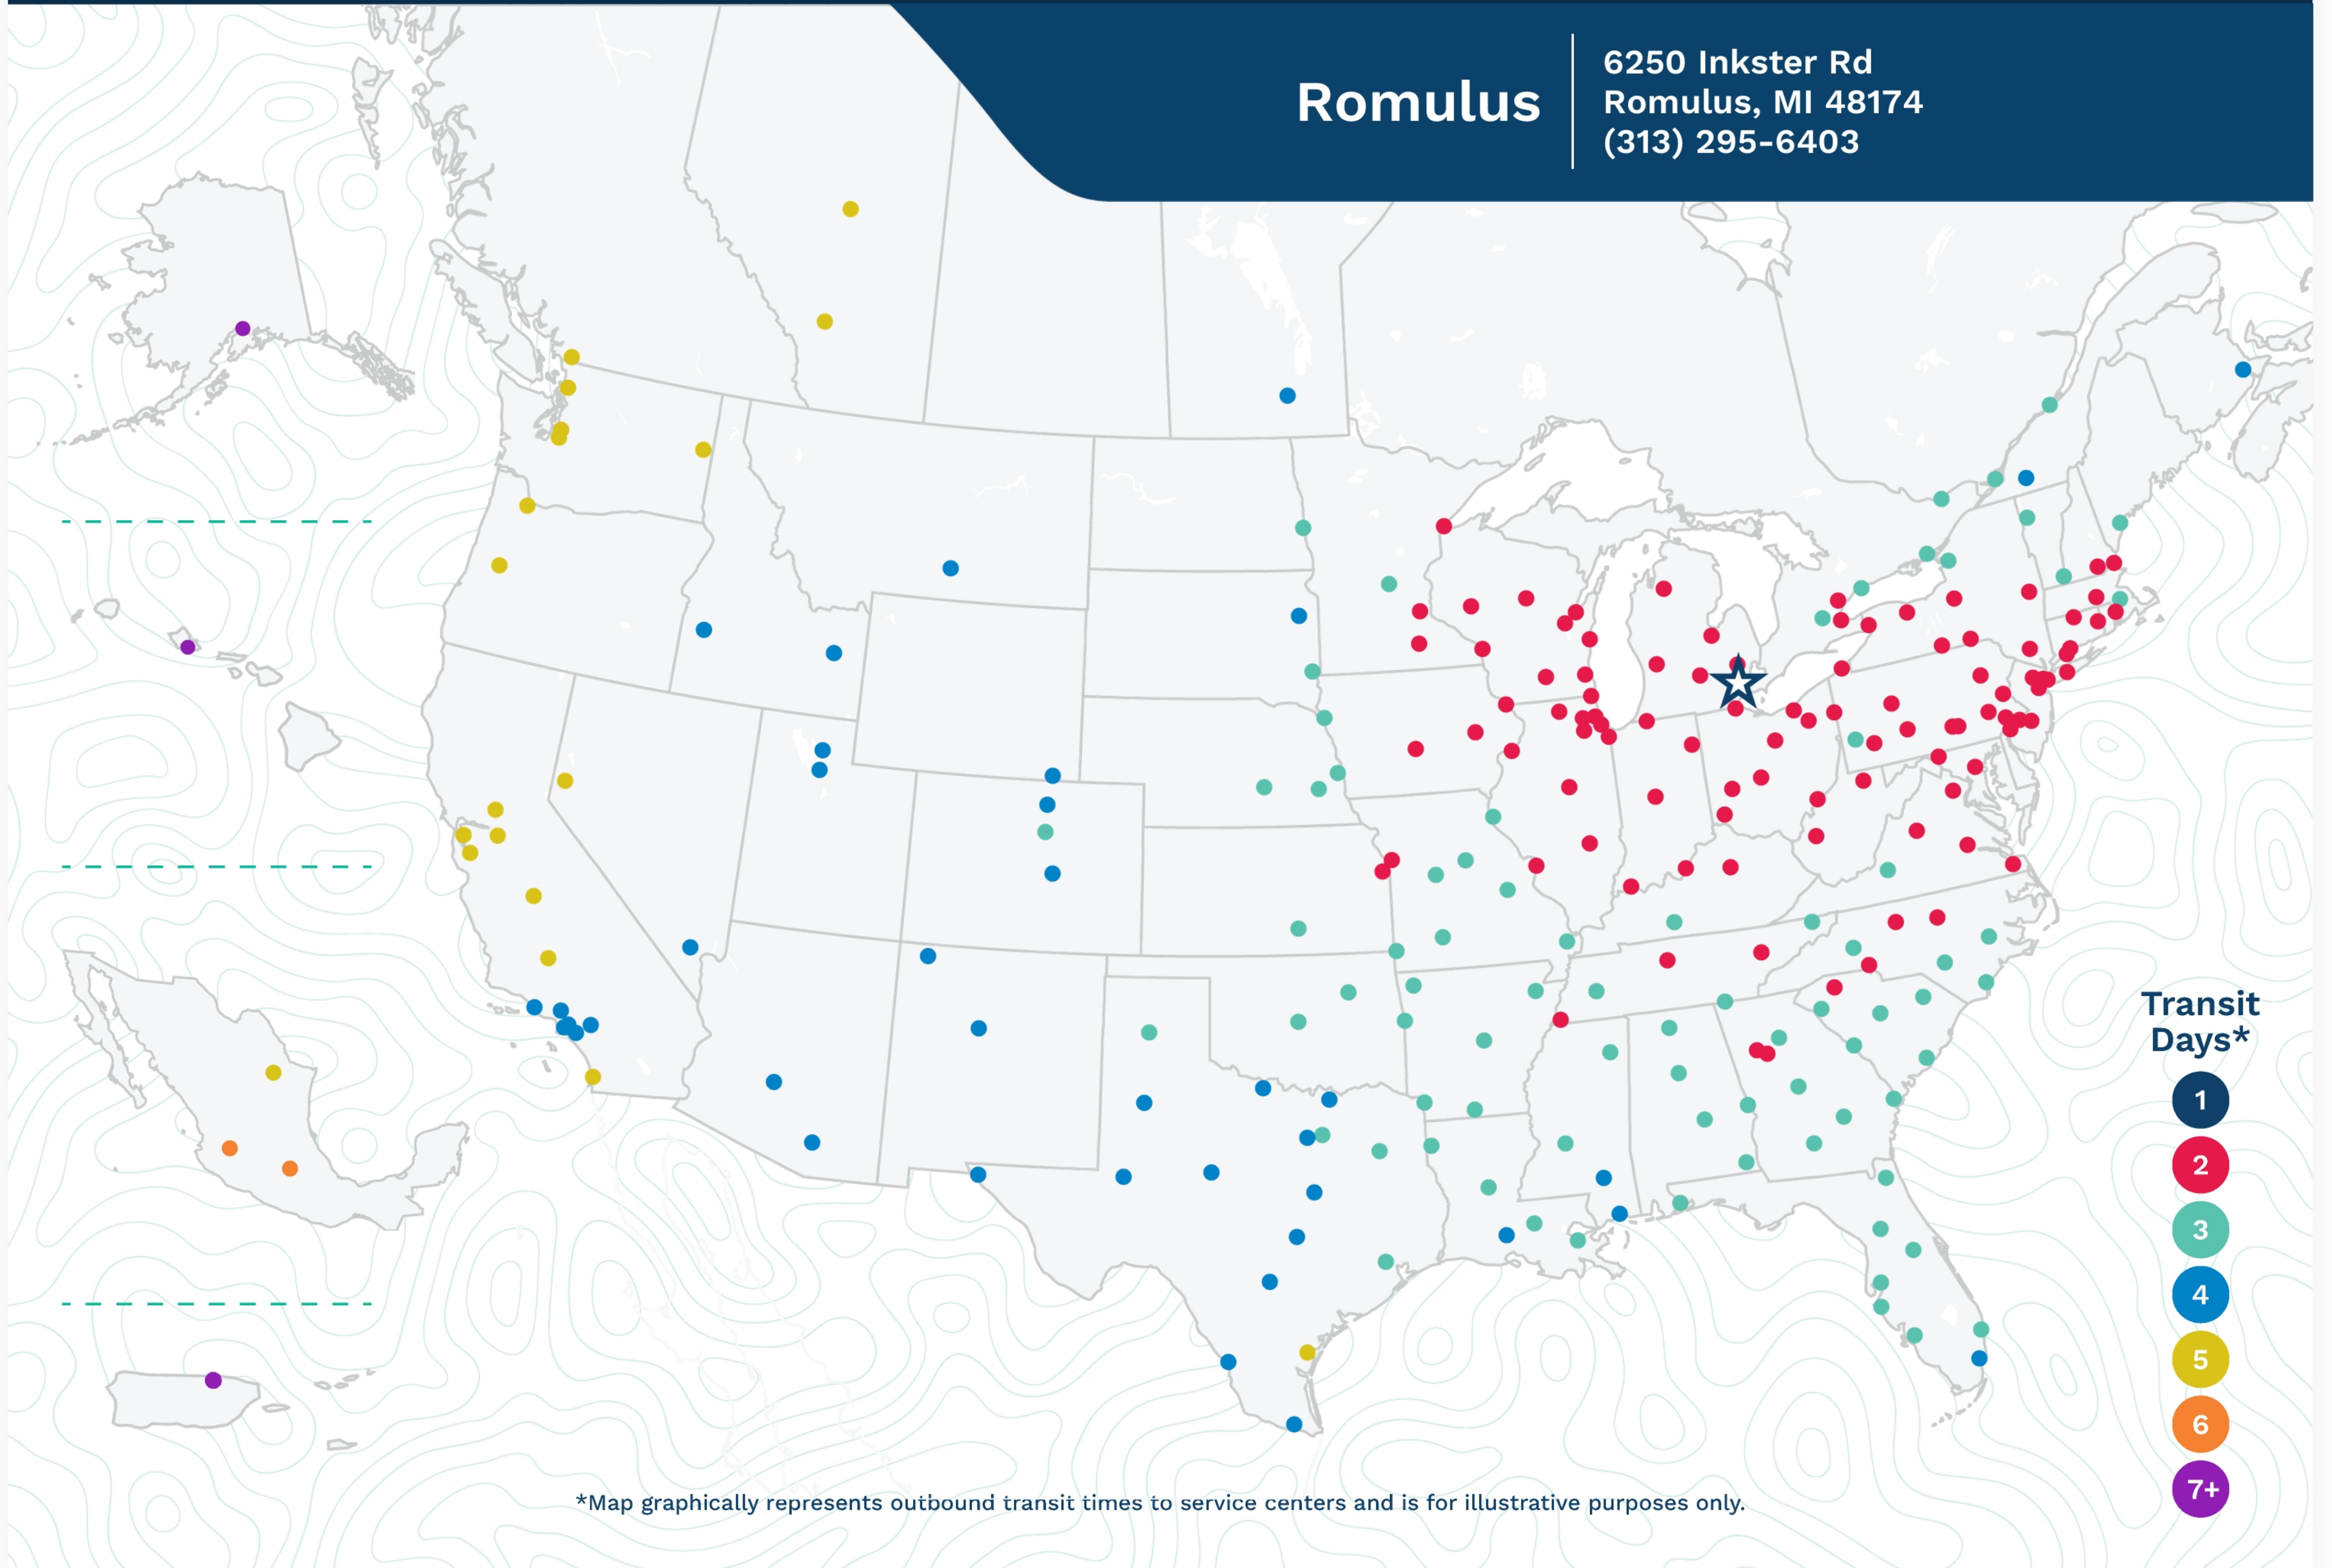

# Advertised Transit Times

via the ABF Freight® Network

## Romulus

6250 Inkster Rd  
Romulus, MI 48174  
(313) 295-6403

Transit Days\*

- 1
- 2
- 3
- 4
- 5
- 6
- 7+

\*Map graphically represents outbound transit times to service centers and is for illustrative purposes only.