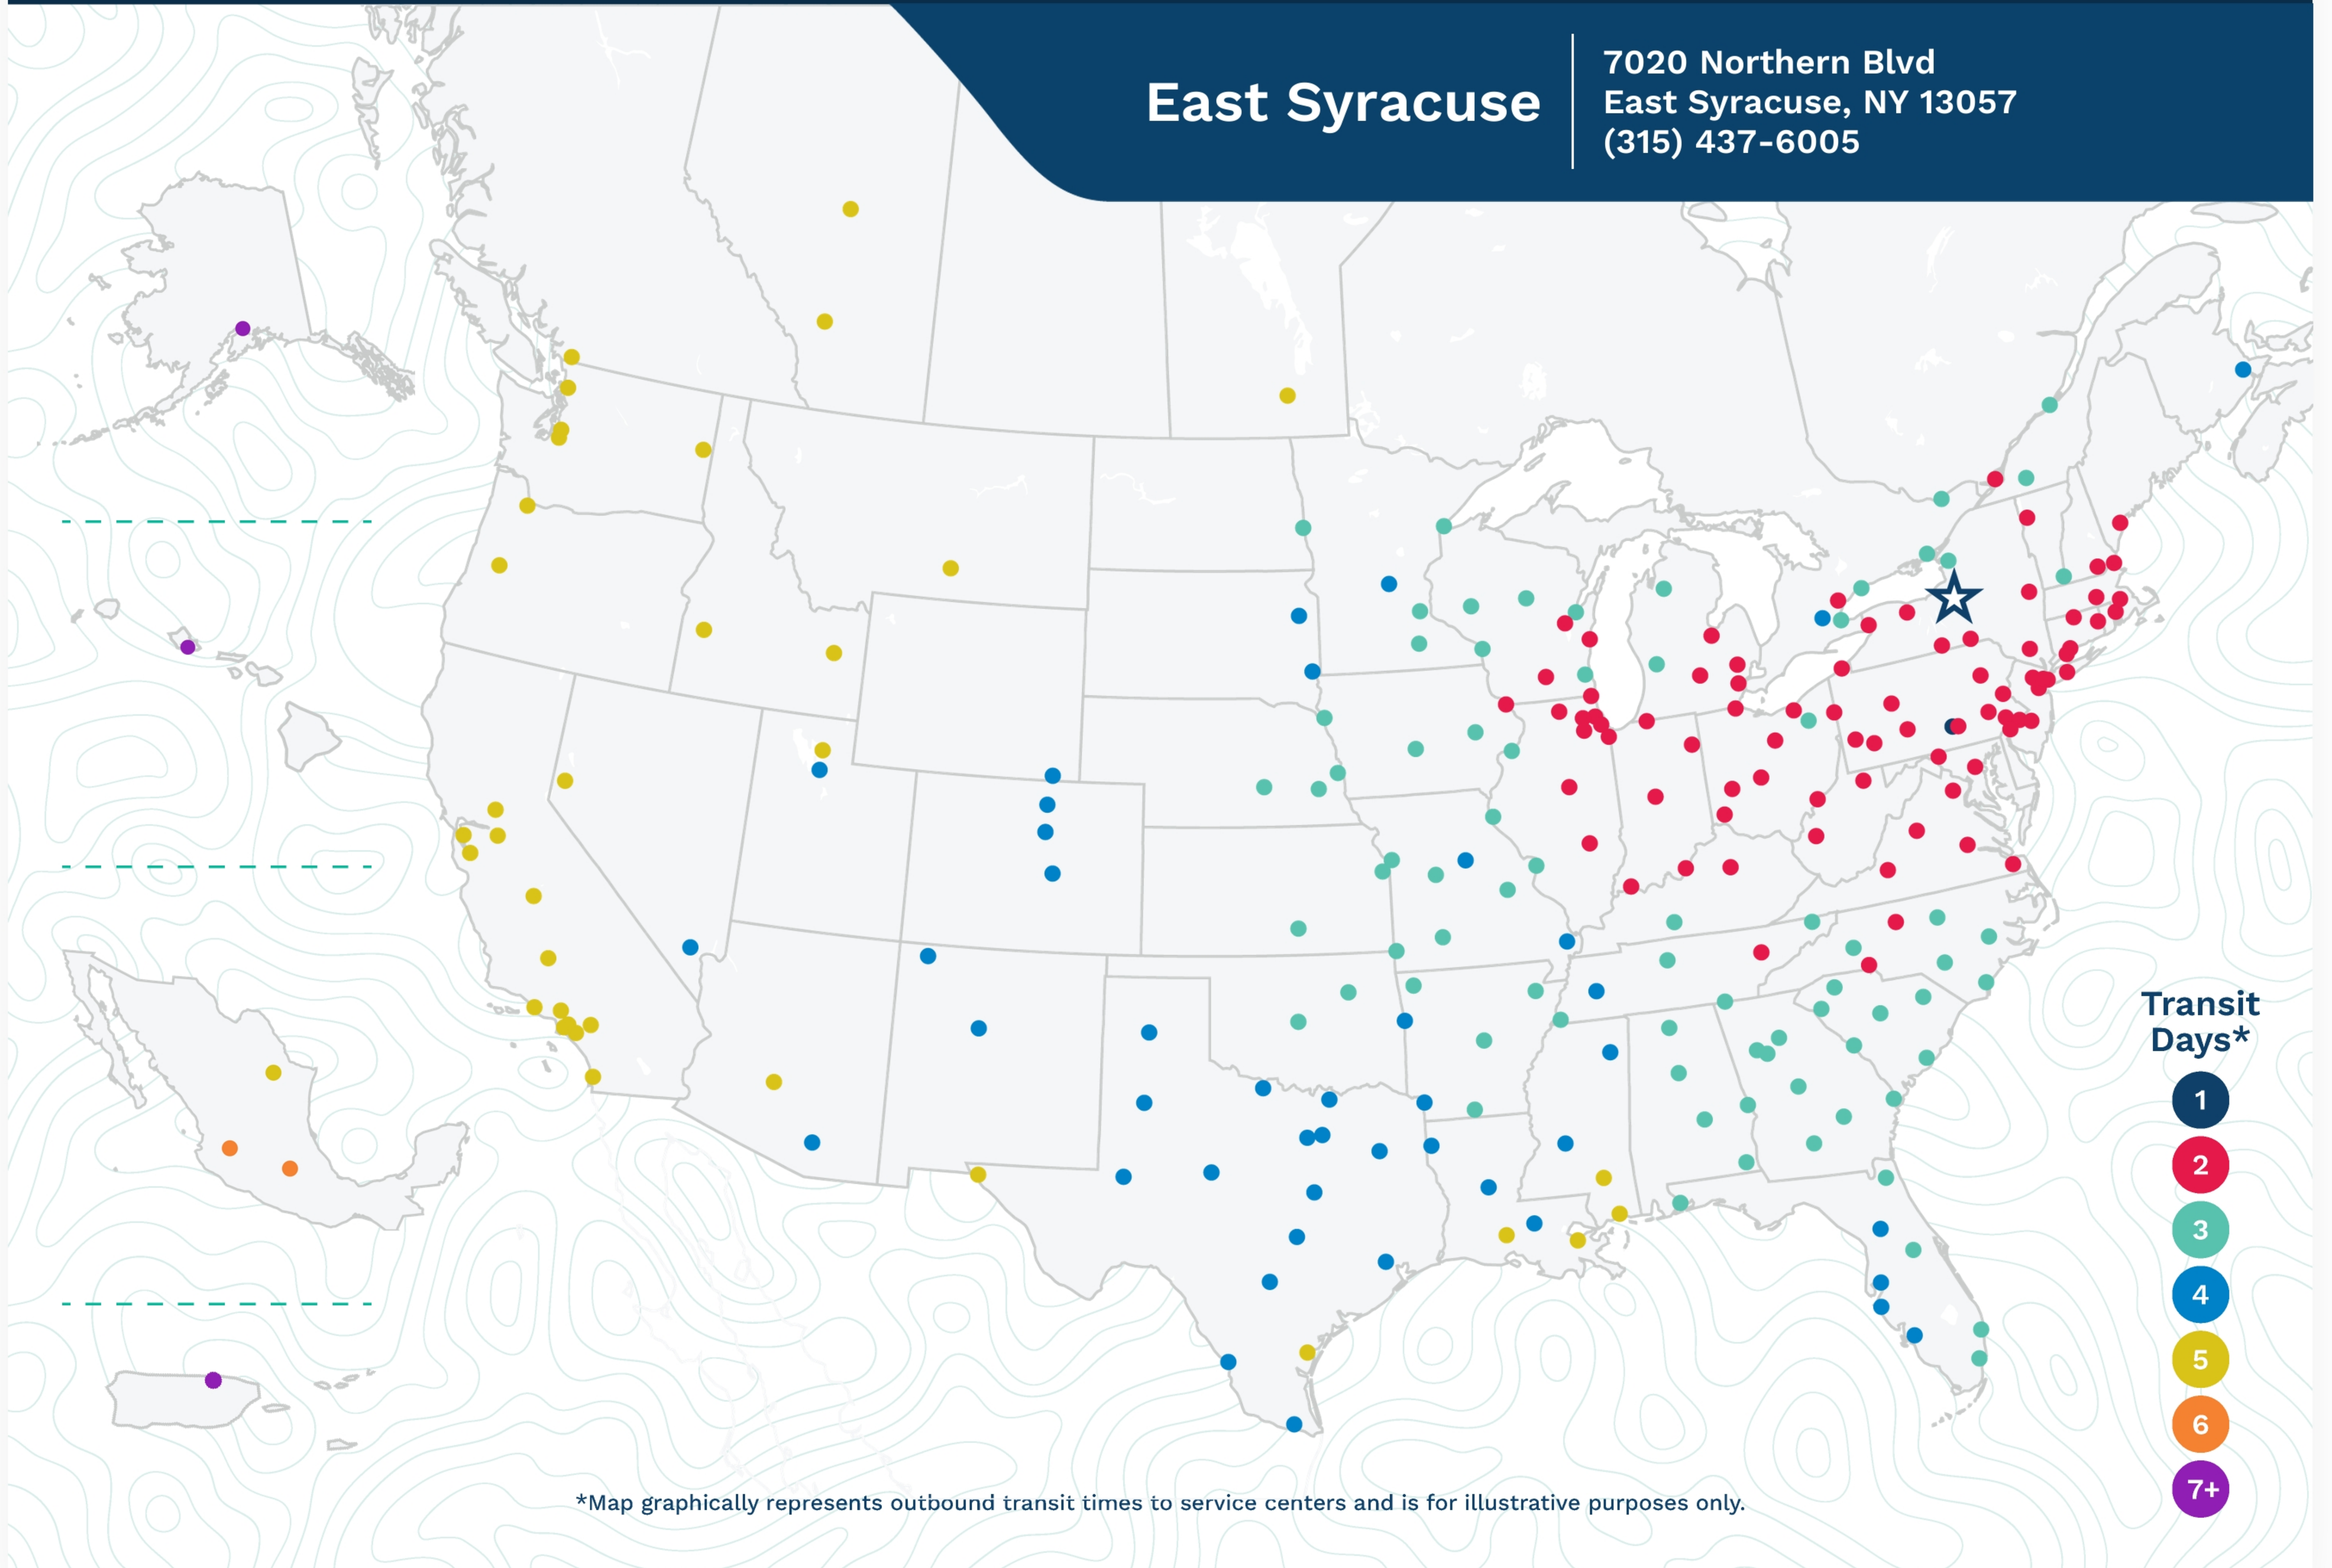

Advertised Transit Times

via the ABF Freight® Network

East Syracuse

7020 Northern Blvd
East Syracuse, NY 13057
(315) 437-6005

*Map graphically represents outbound transit times to service centers and is for illustrative purposes only.