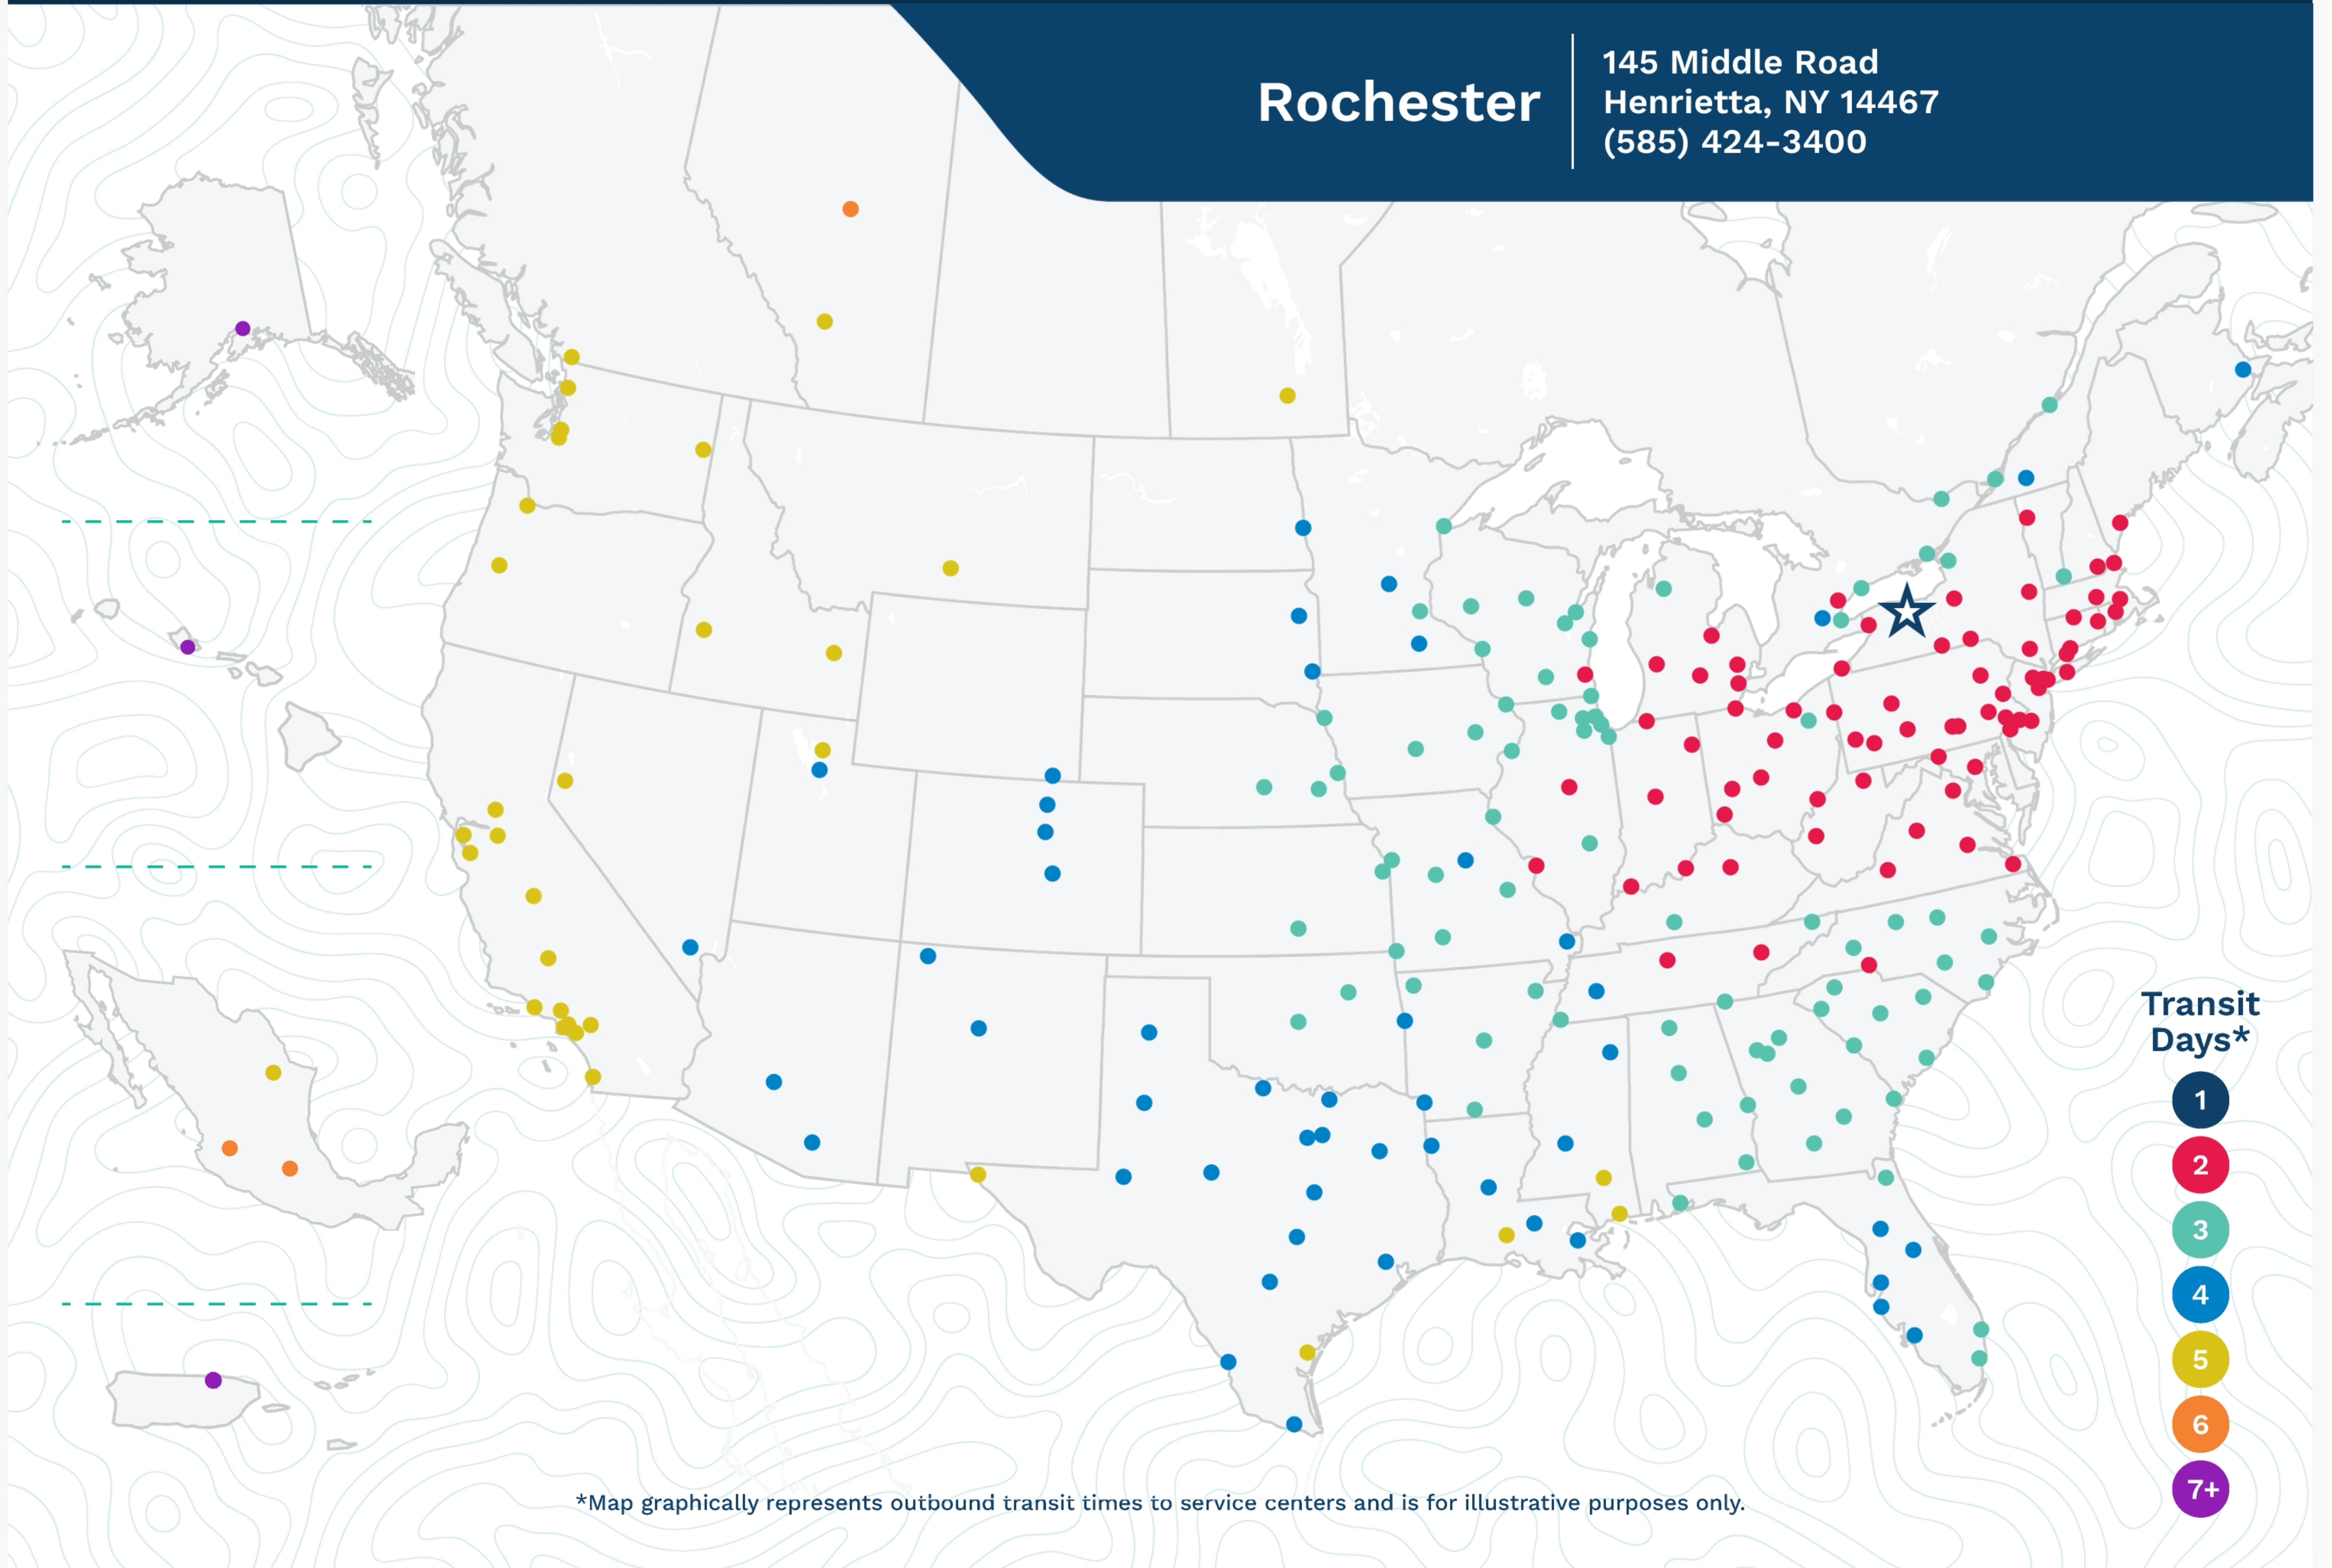

Advertised Transit Times

via the ABF Freight® Network

Rochester

145 Middle Road
Henrietta, NY 14467
(585) 424-3400

*Map graphically represents outbound transit times to service centers and is for illustrative purposes only.