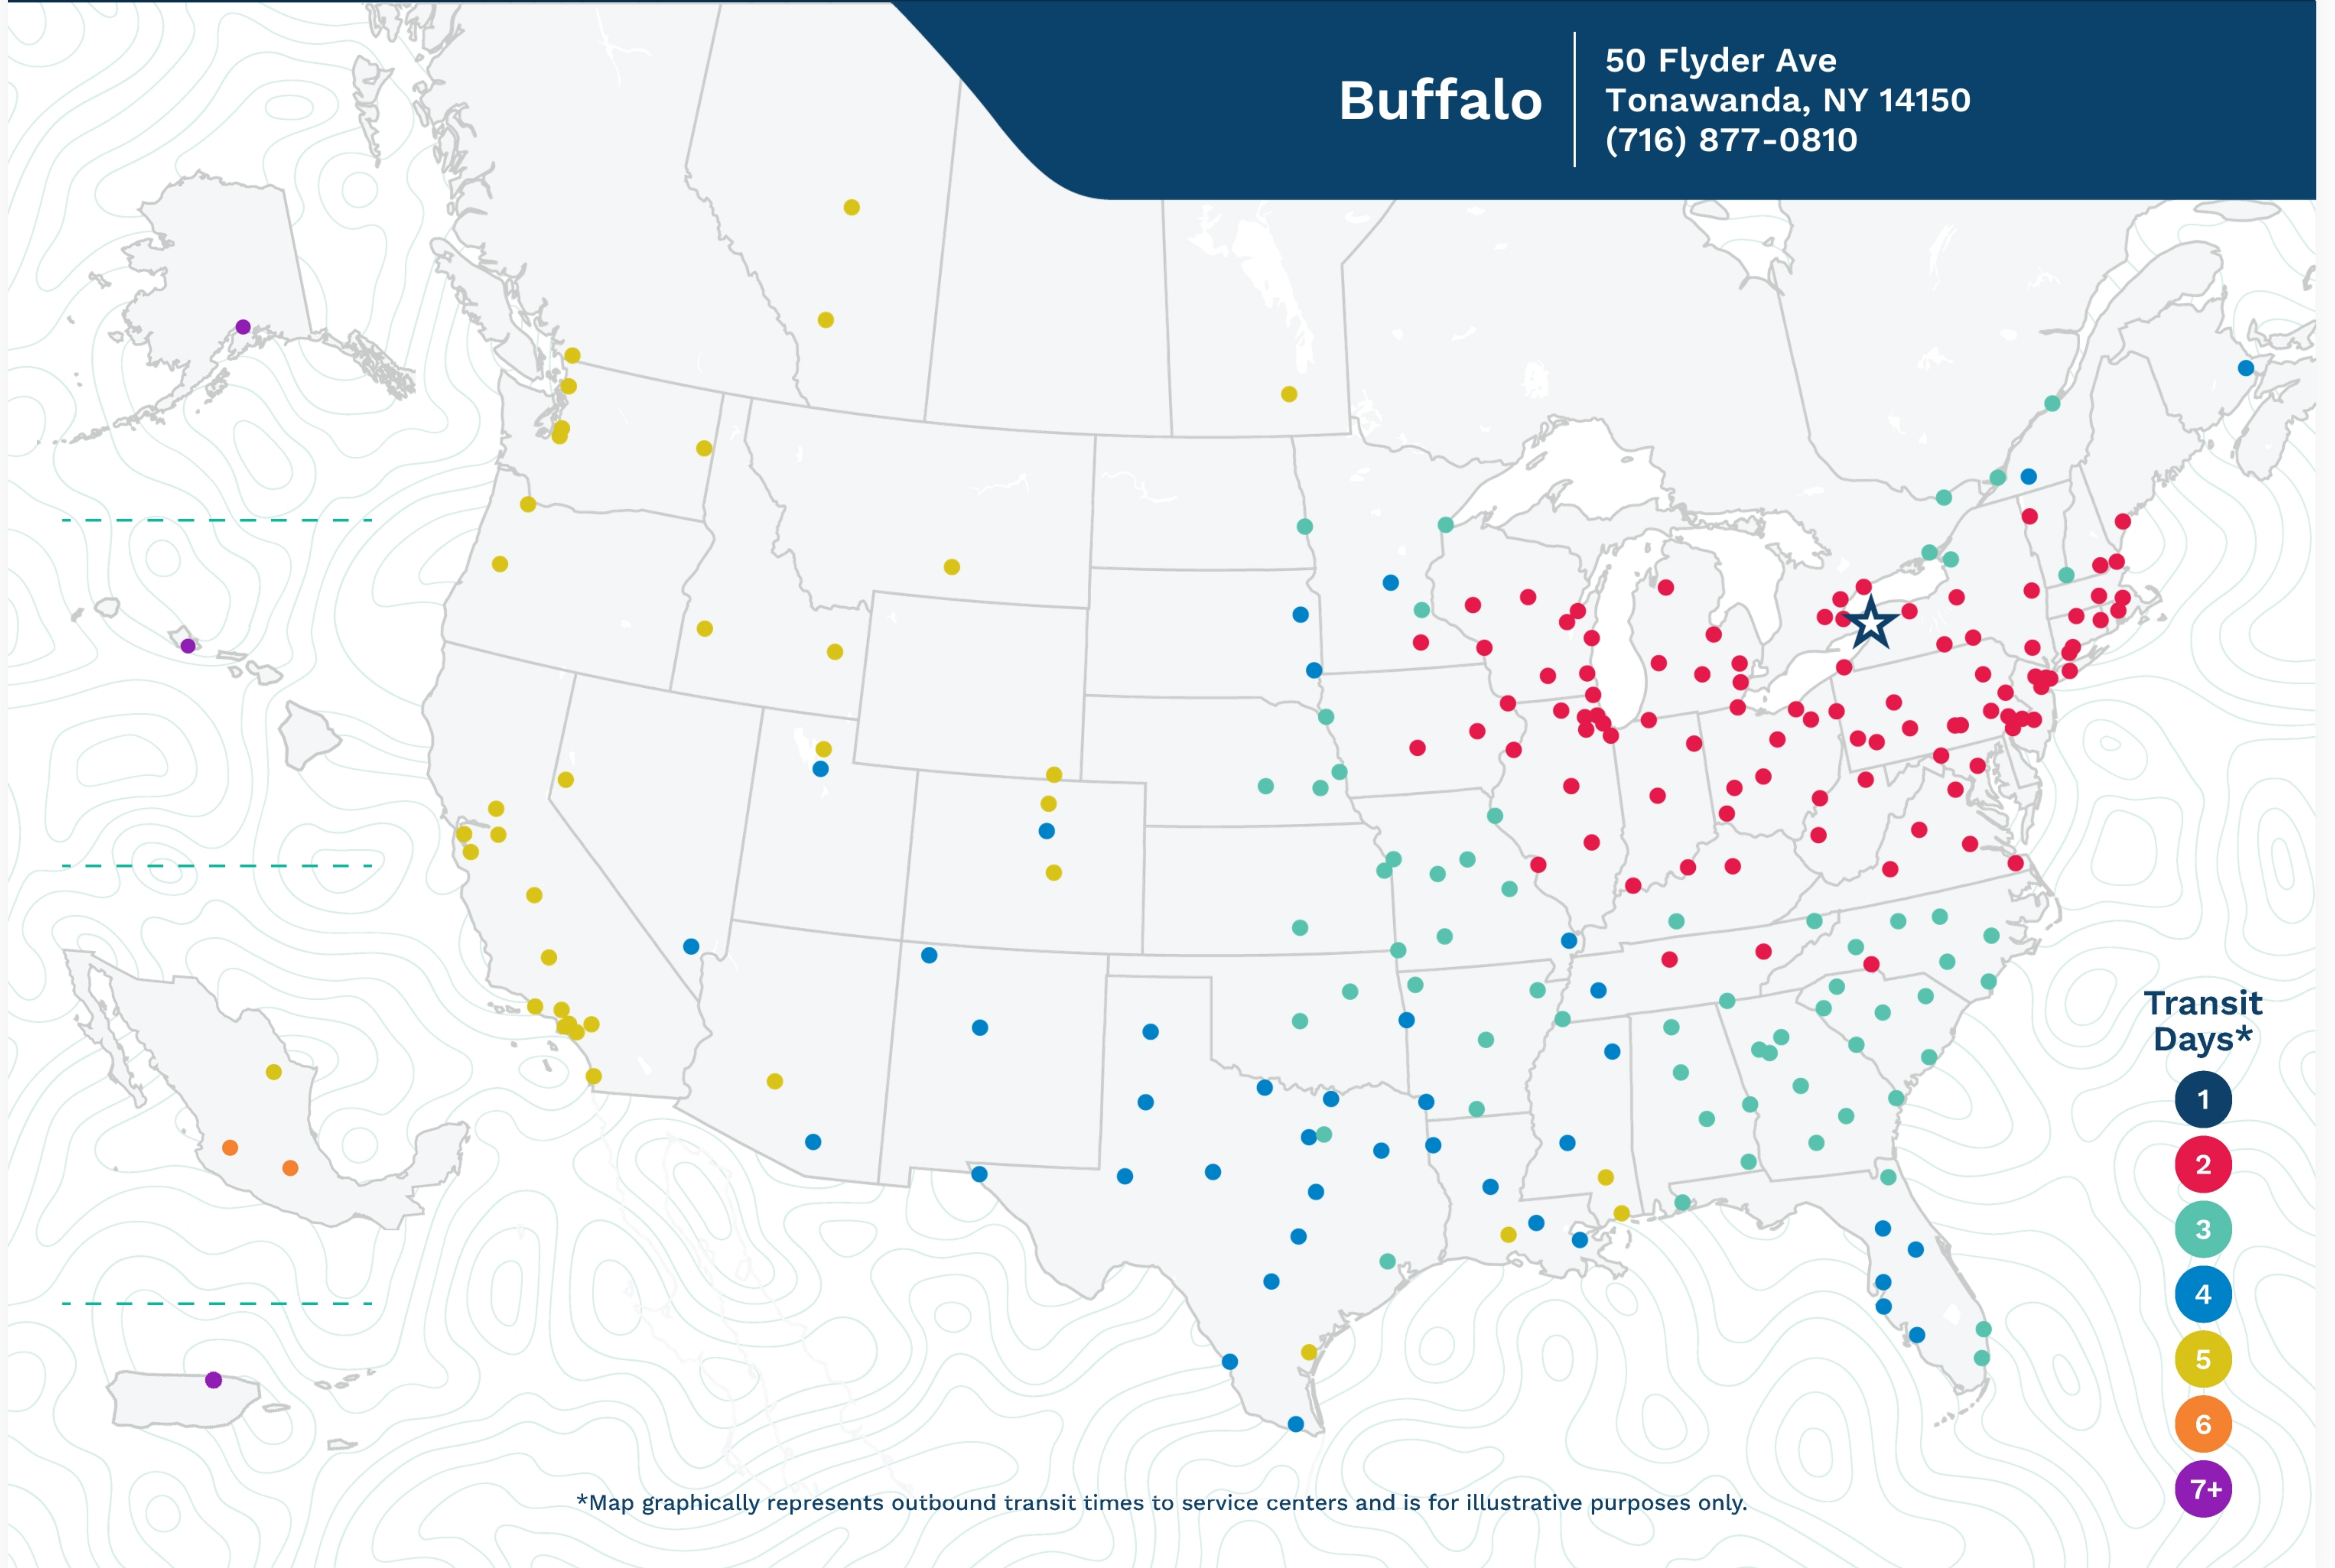

Advertised Transit Times

via the ABF Freight® Network

Buffalo

50 Flyder Ave
Tonawanda, NY 14150
(716) 877-0810

*Map graphically represents outbound transit times to service centers and is for illustrative purposes only.