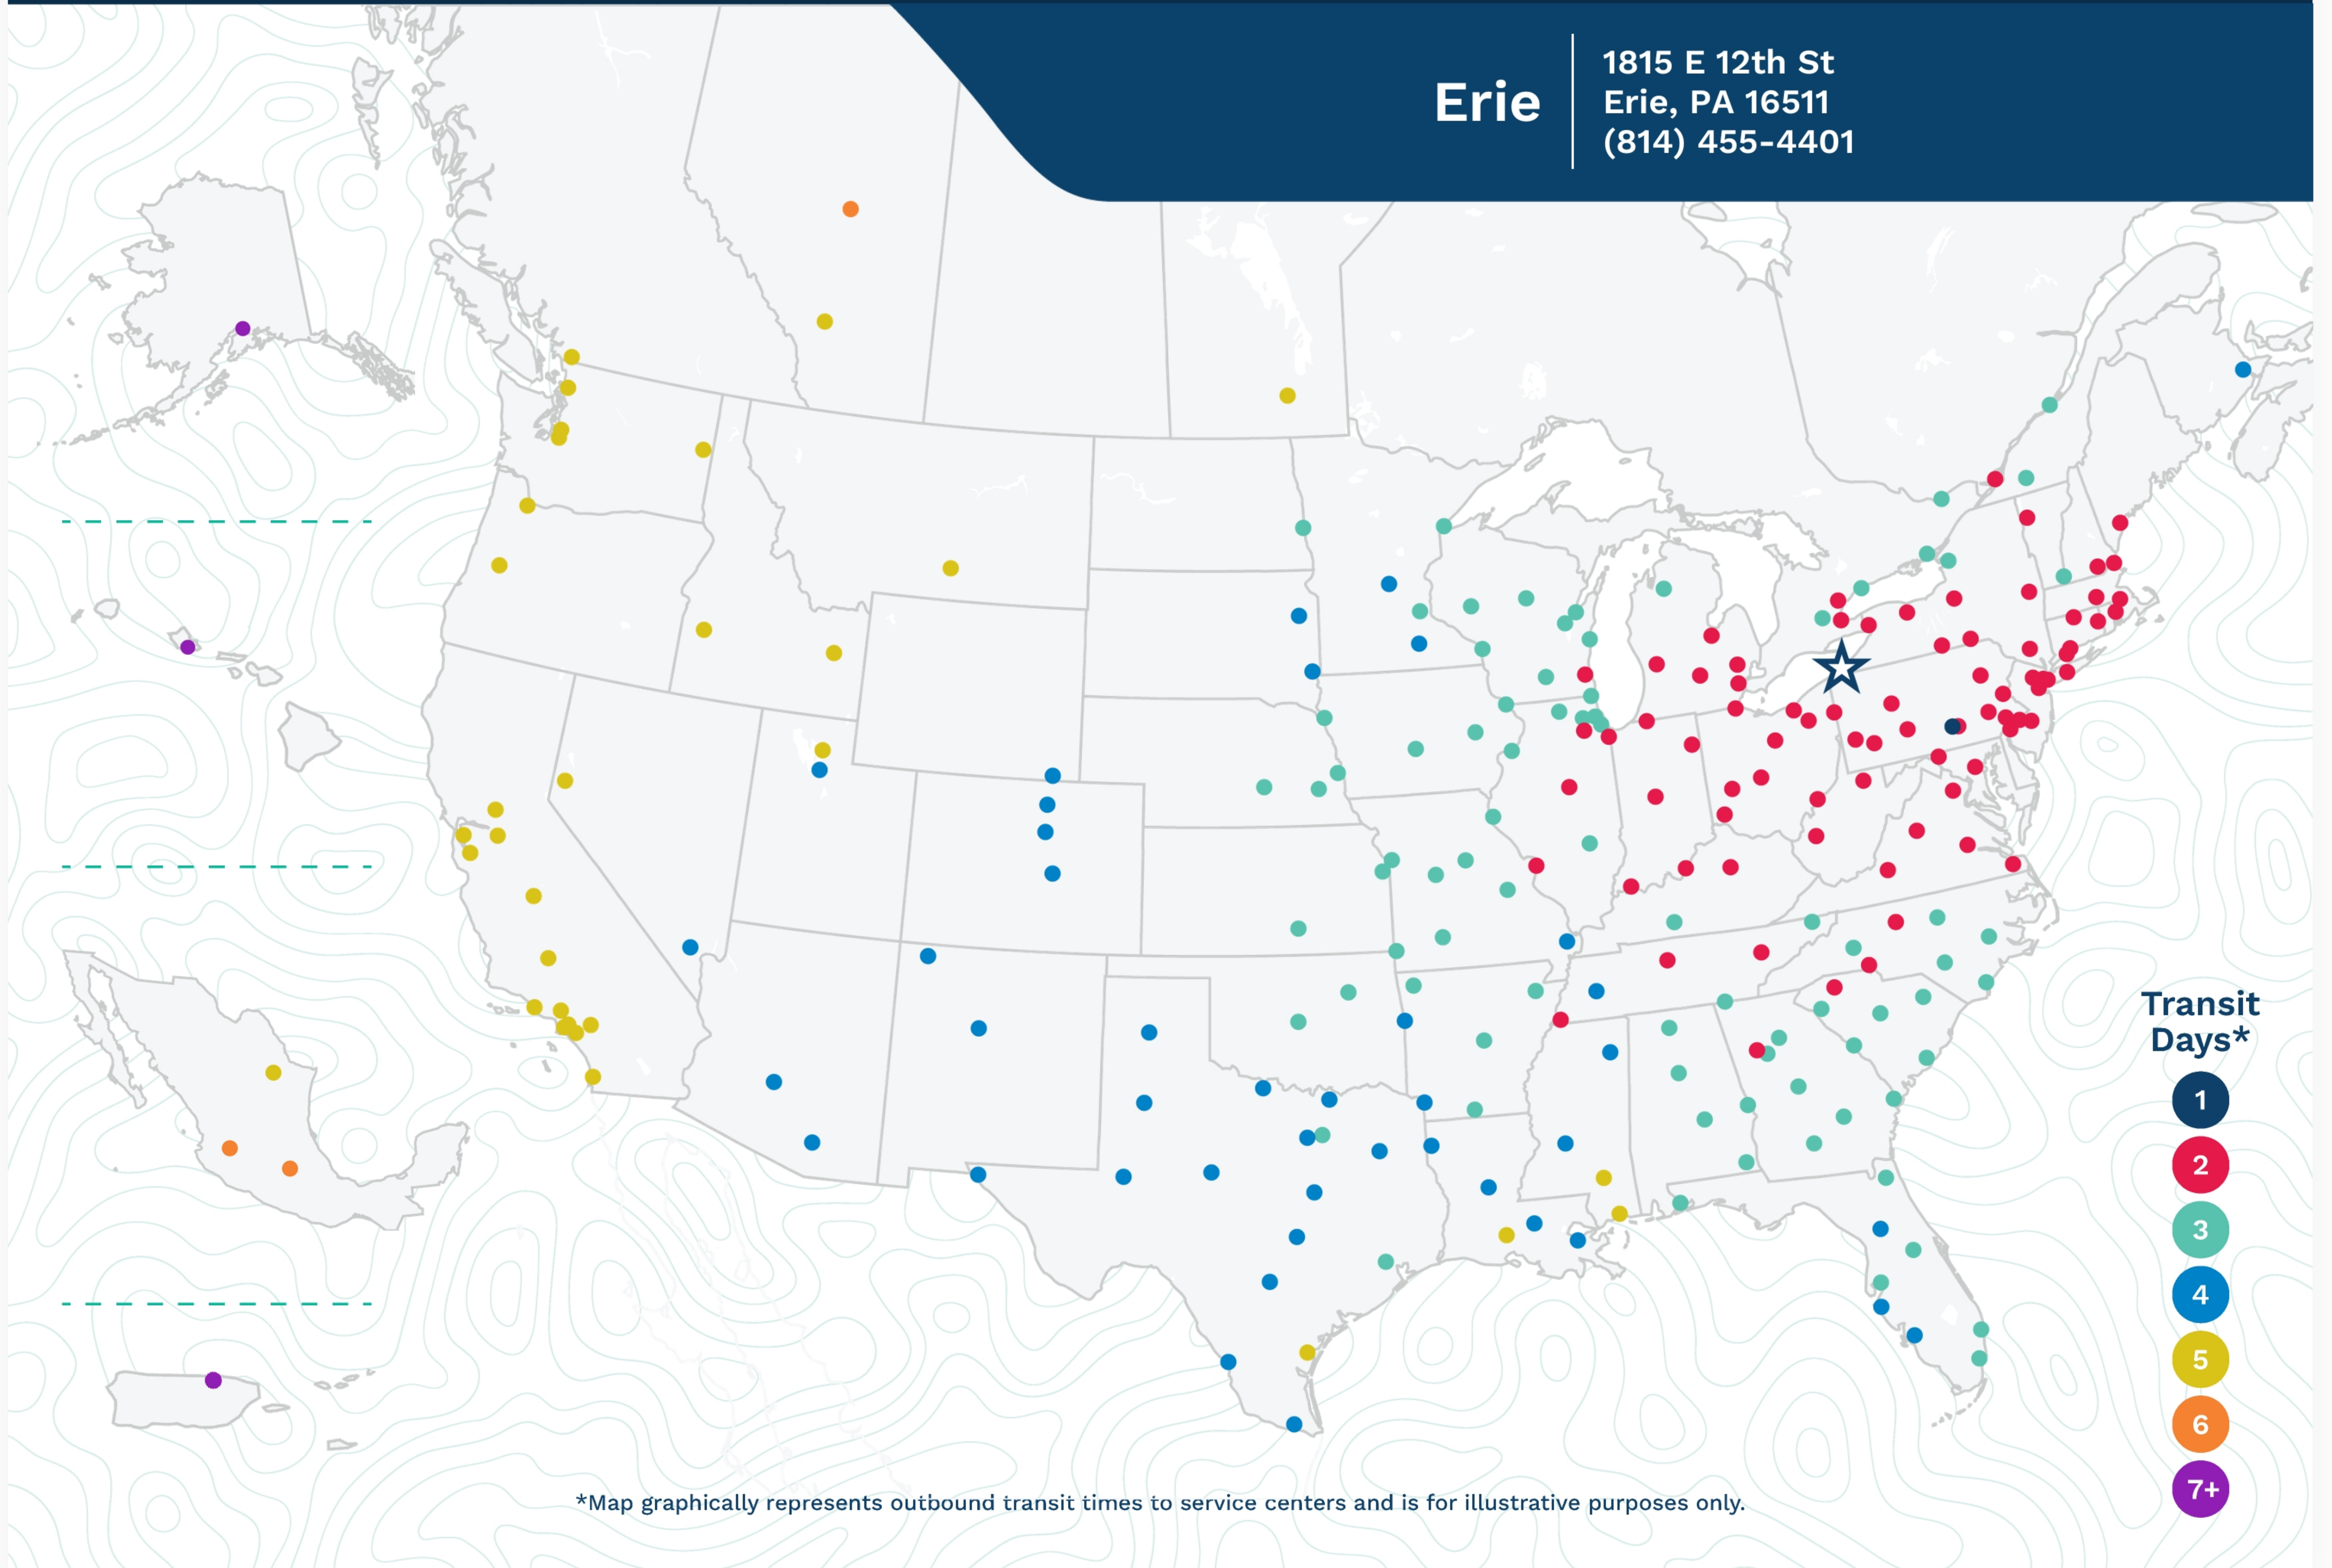

**Erie**

1815 E 12th St  
Erie, PA 16511  
(814) 455-4401

\*Map graphically represents outbound transit times to service centers and is for illustrative purposes only.