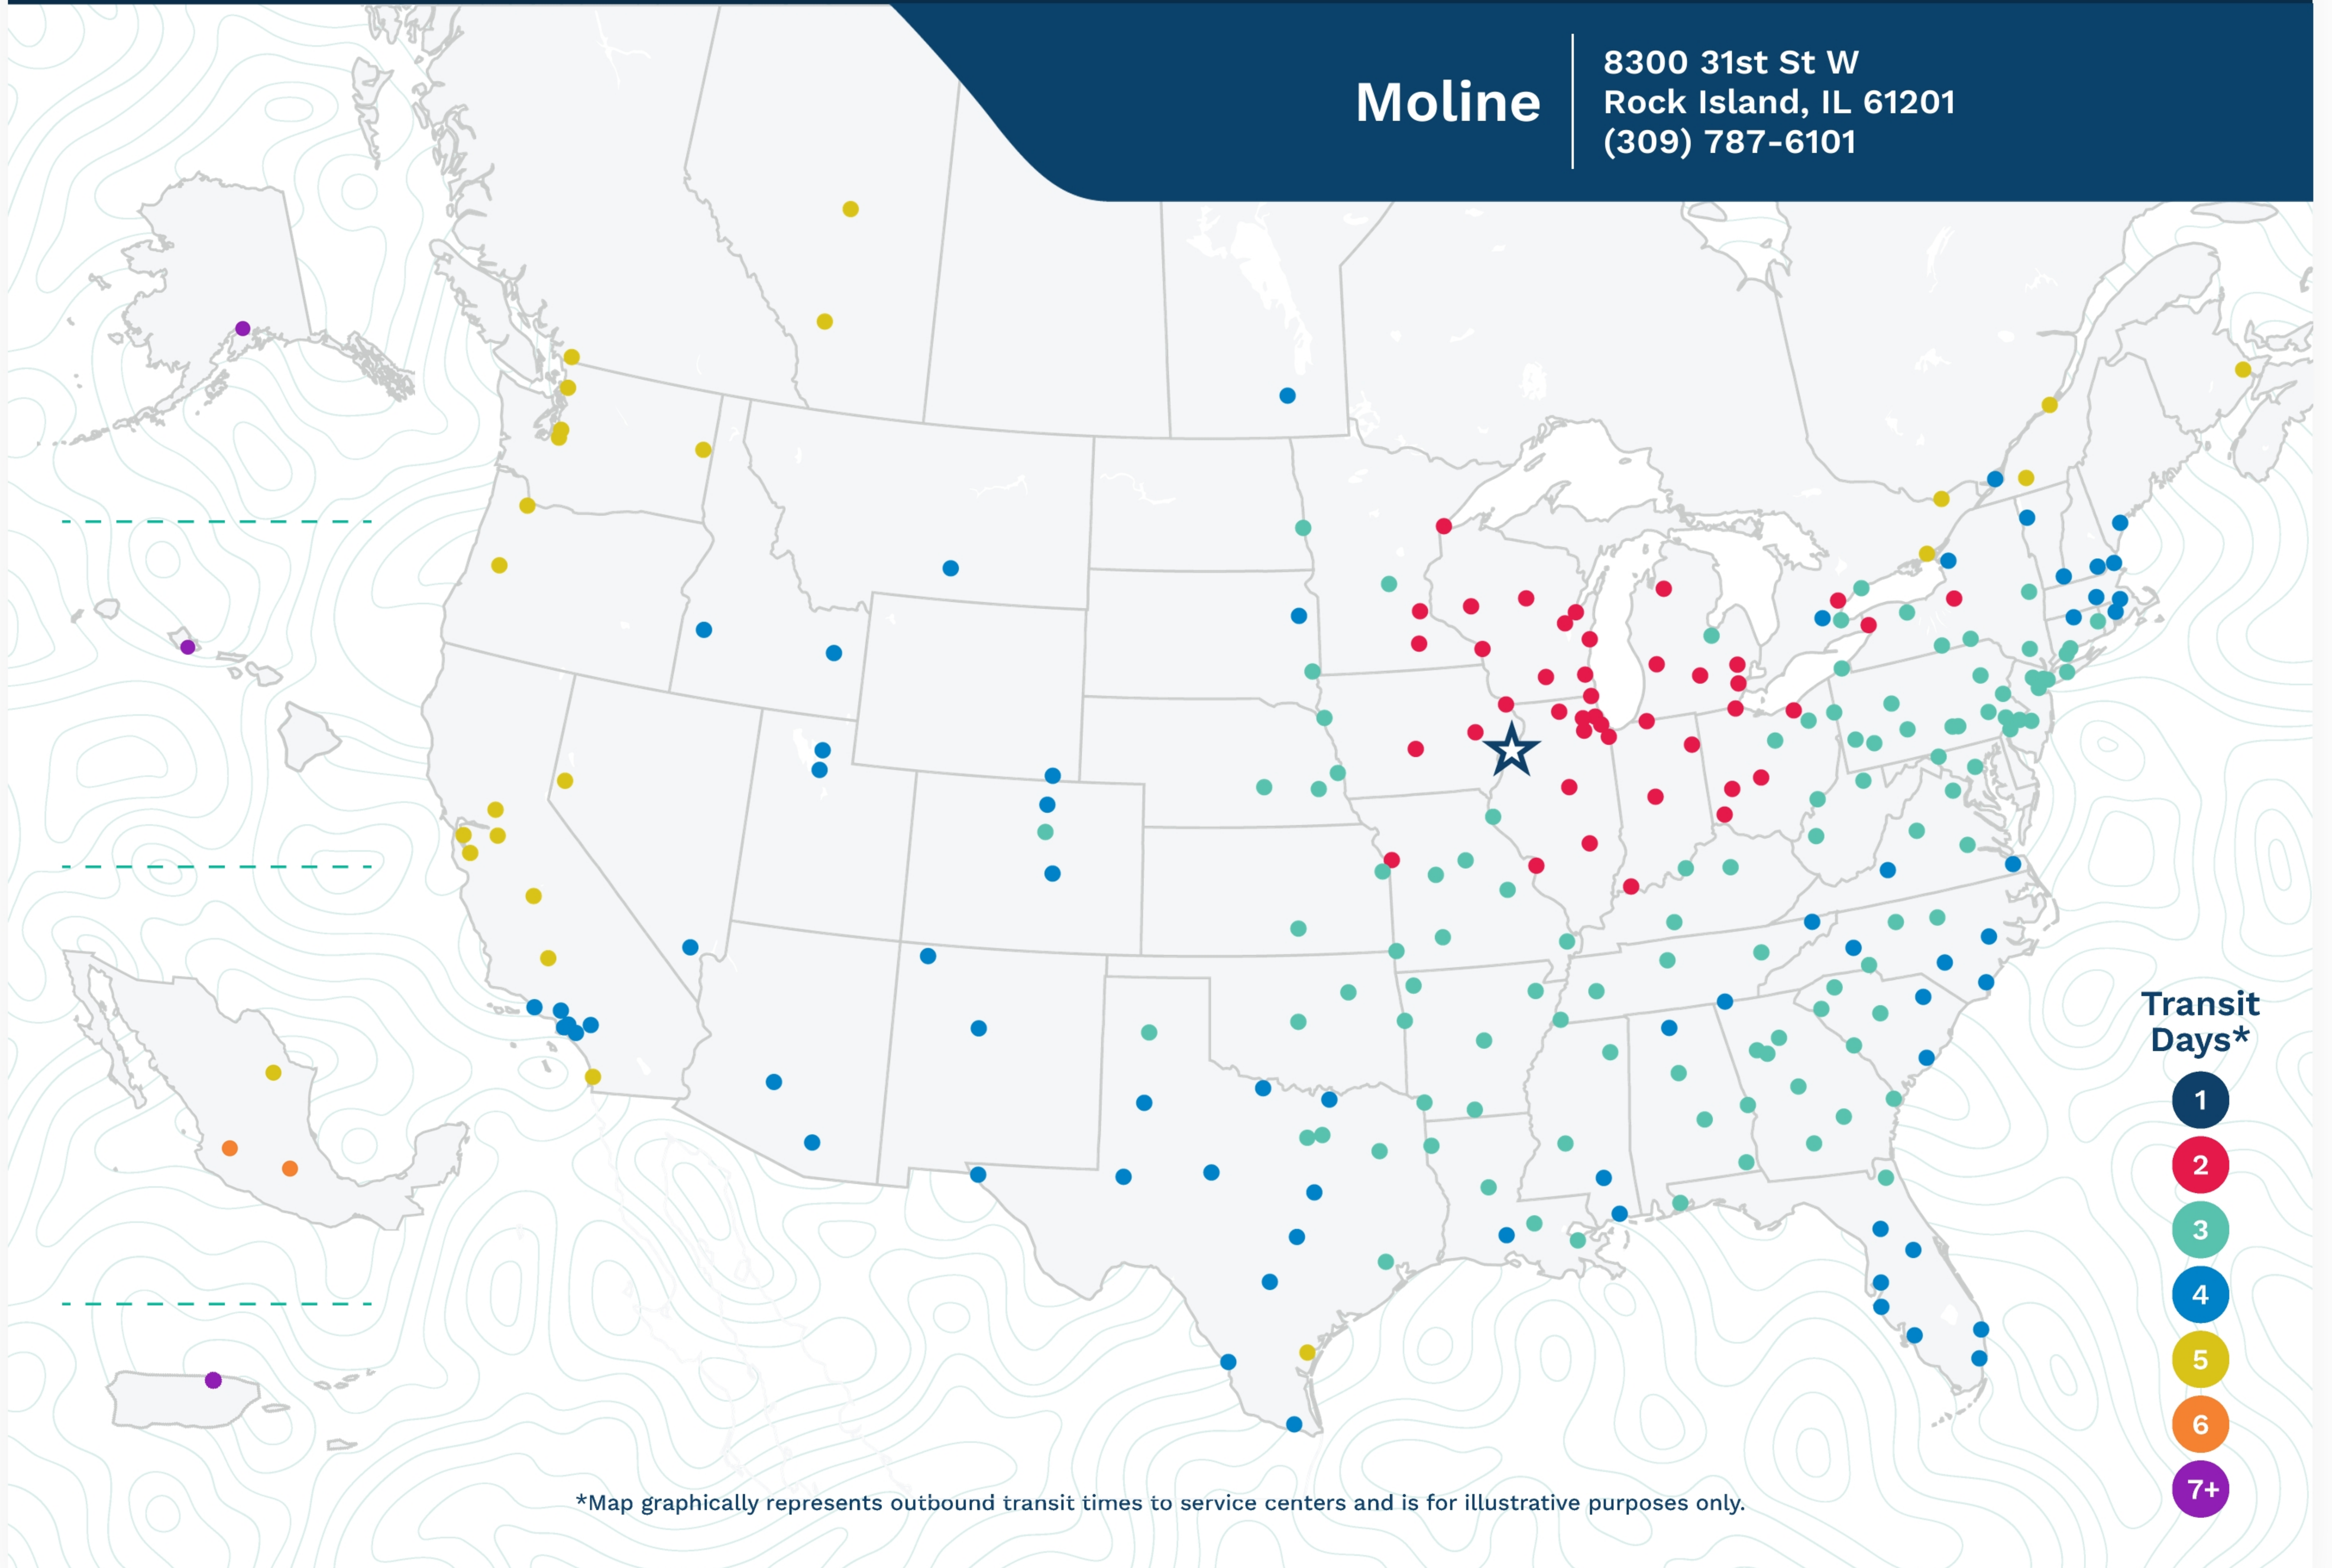

**Moline**

8300 31st St W  
Rock Island, IL 61201  
(309) 787-6101

\*Map graphically represents outbound transit times to service centers and is for illustrative purposes only.