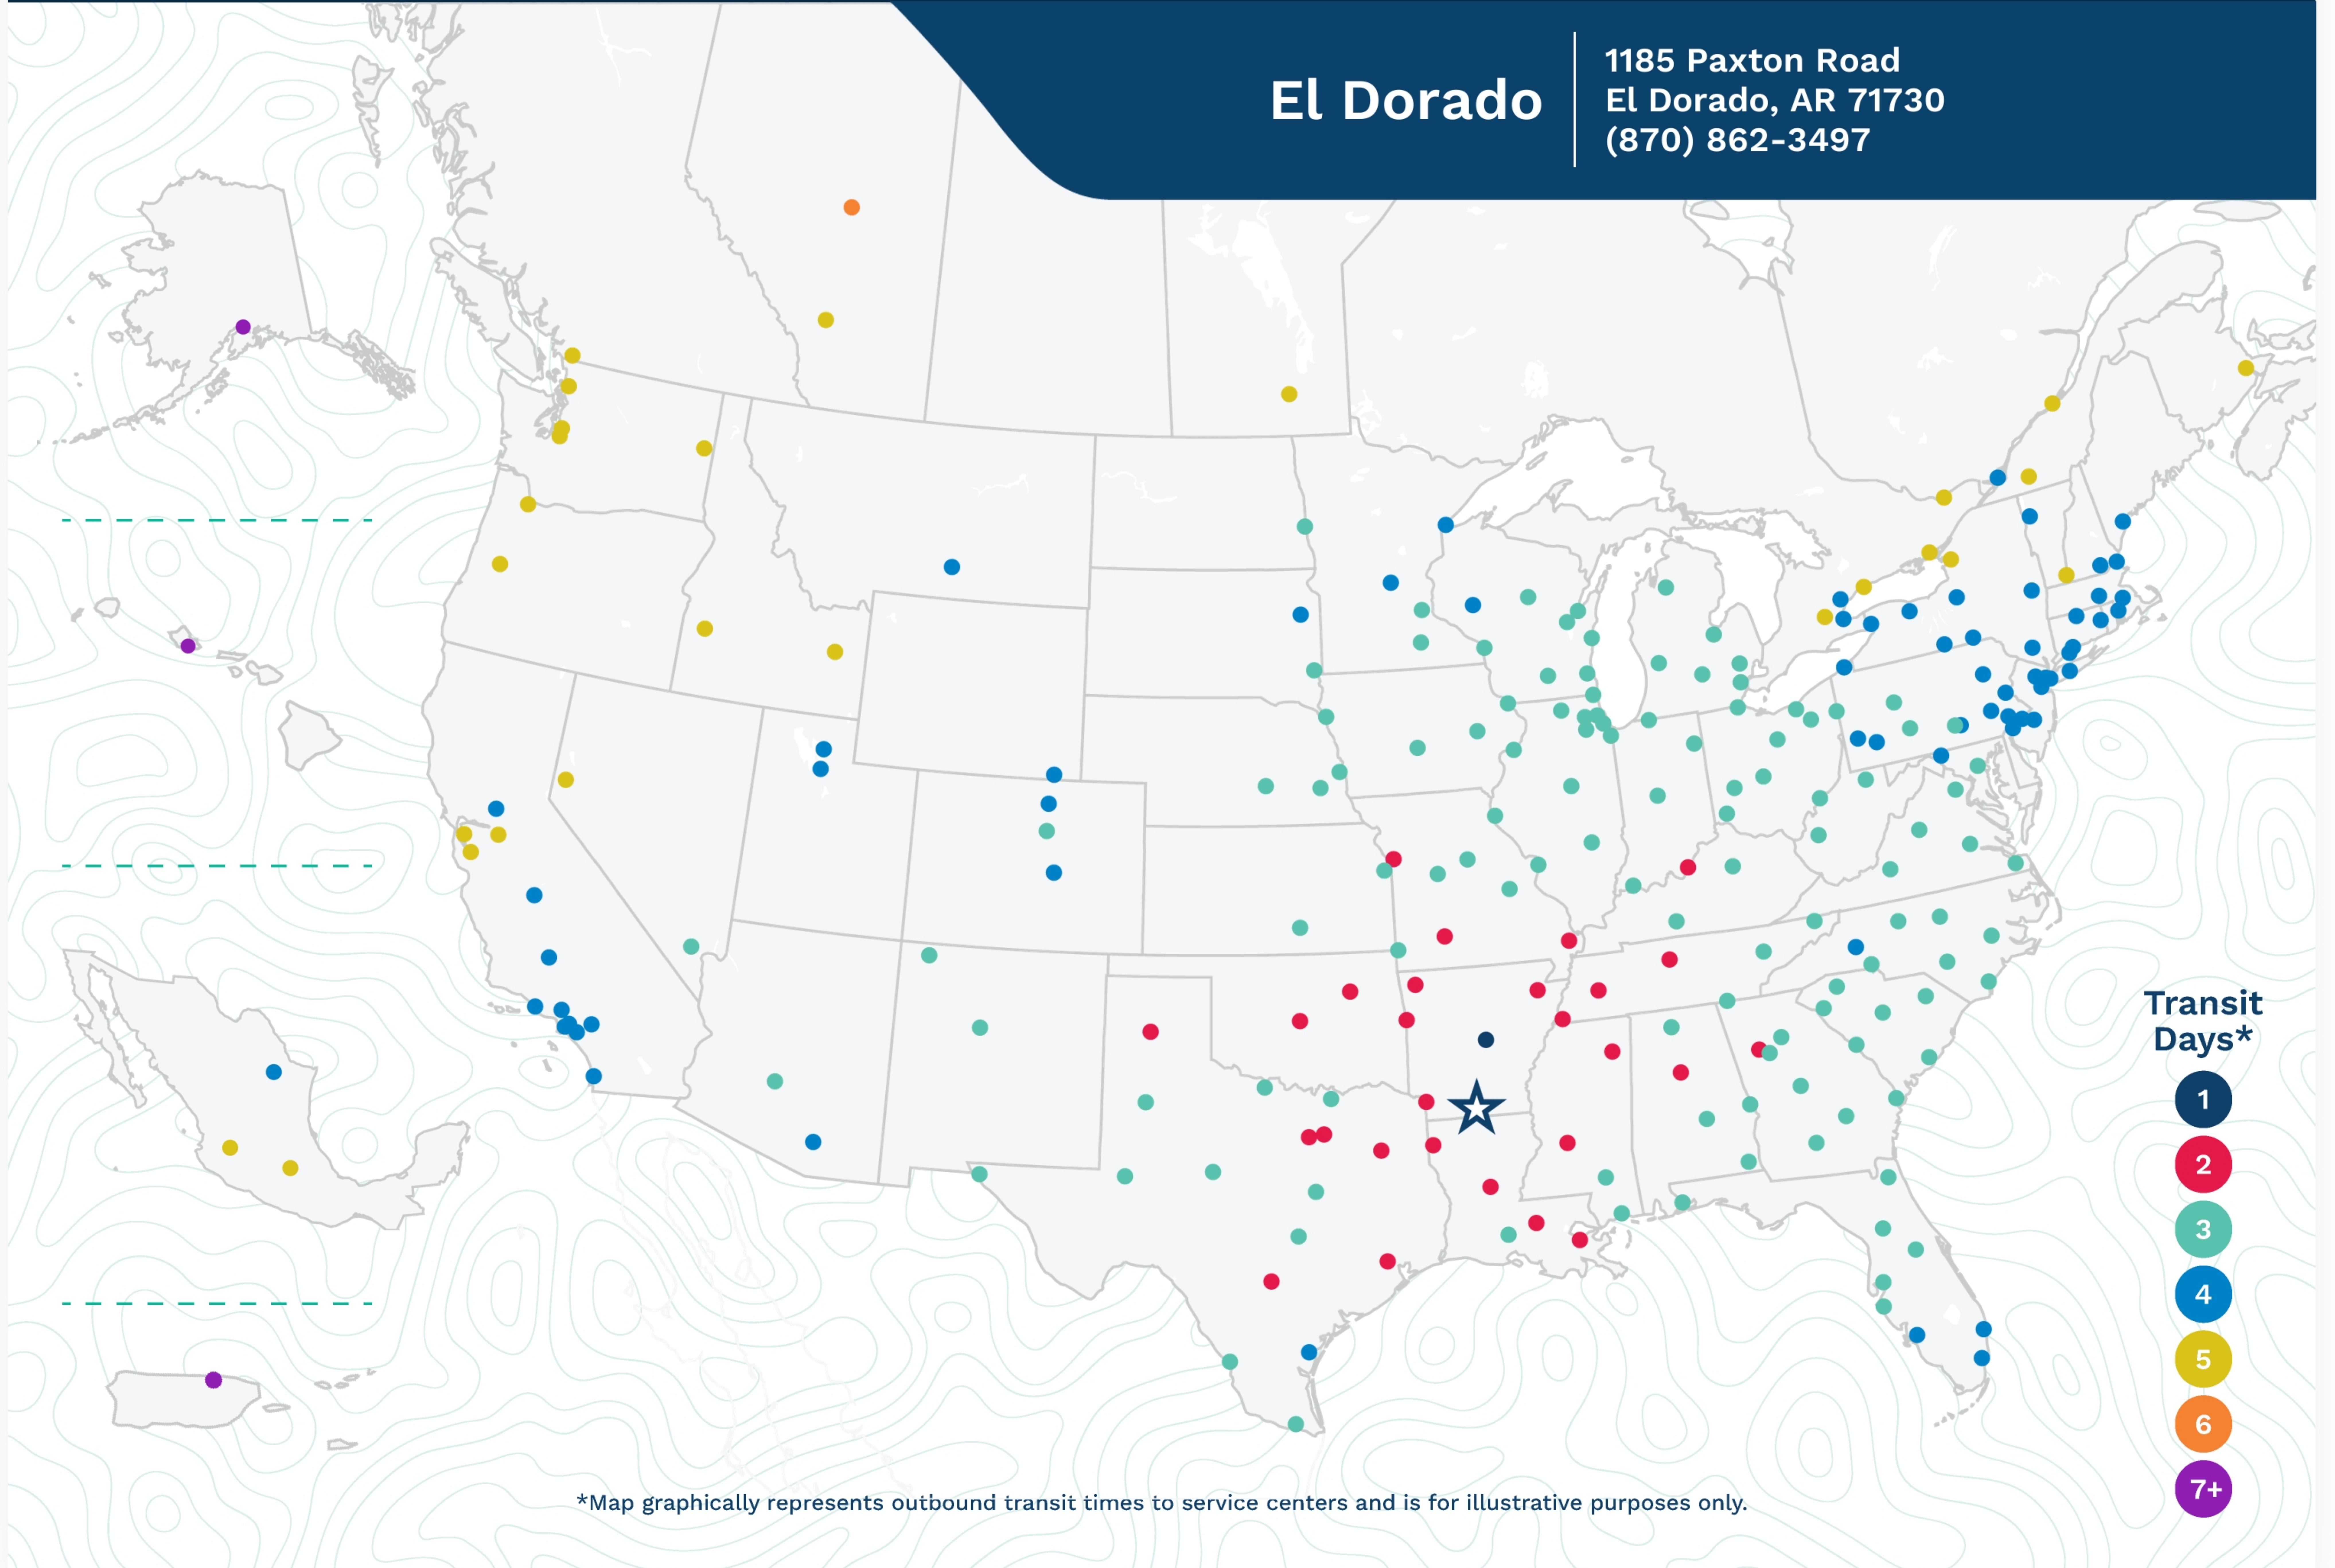

El Dorado

1185 Paxton Road
El Dorado, AR 71730
(870) 862-3497

*Map graphically represents outbound transit times to service centers and is for illustrative purposes only.