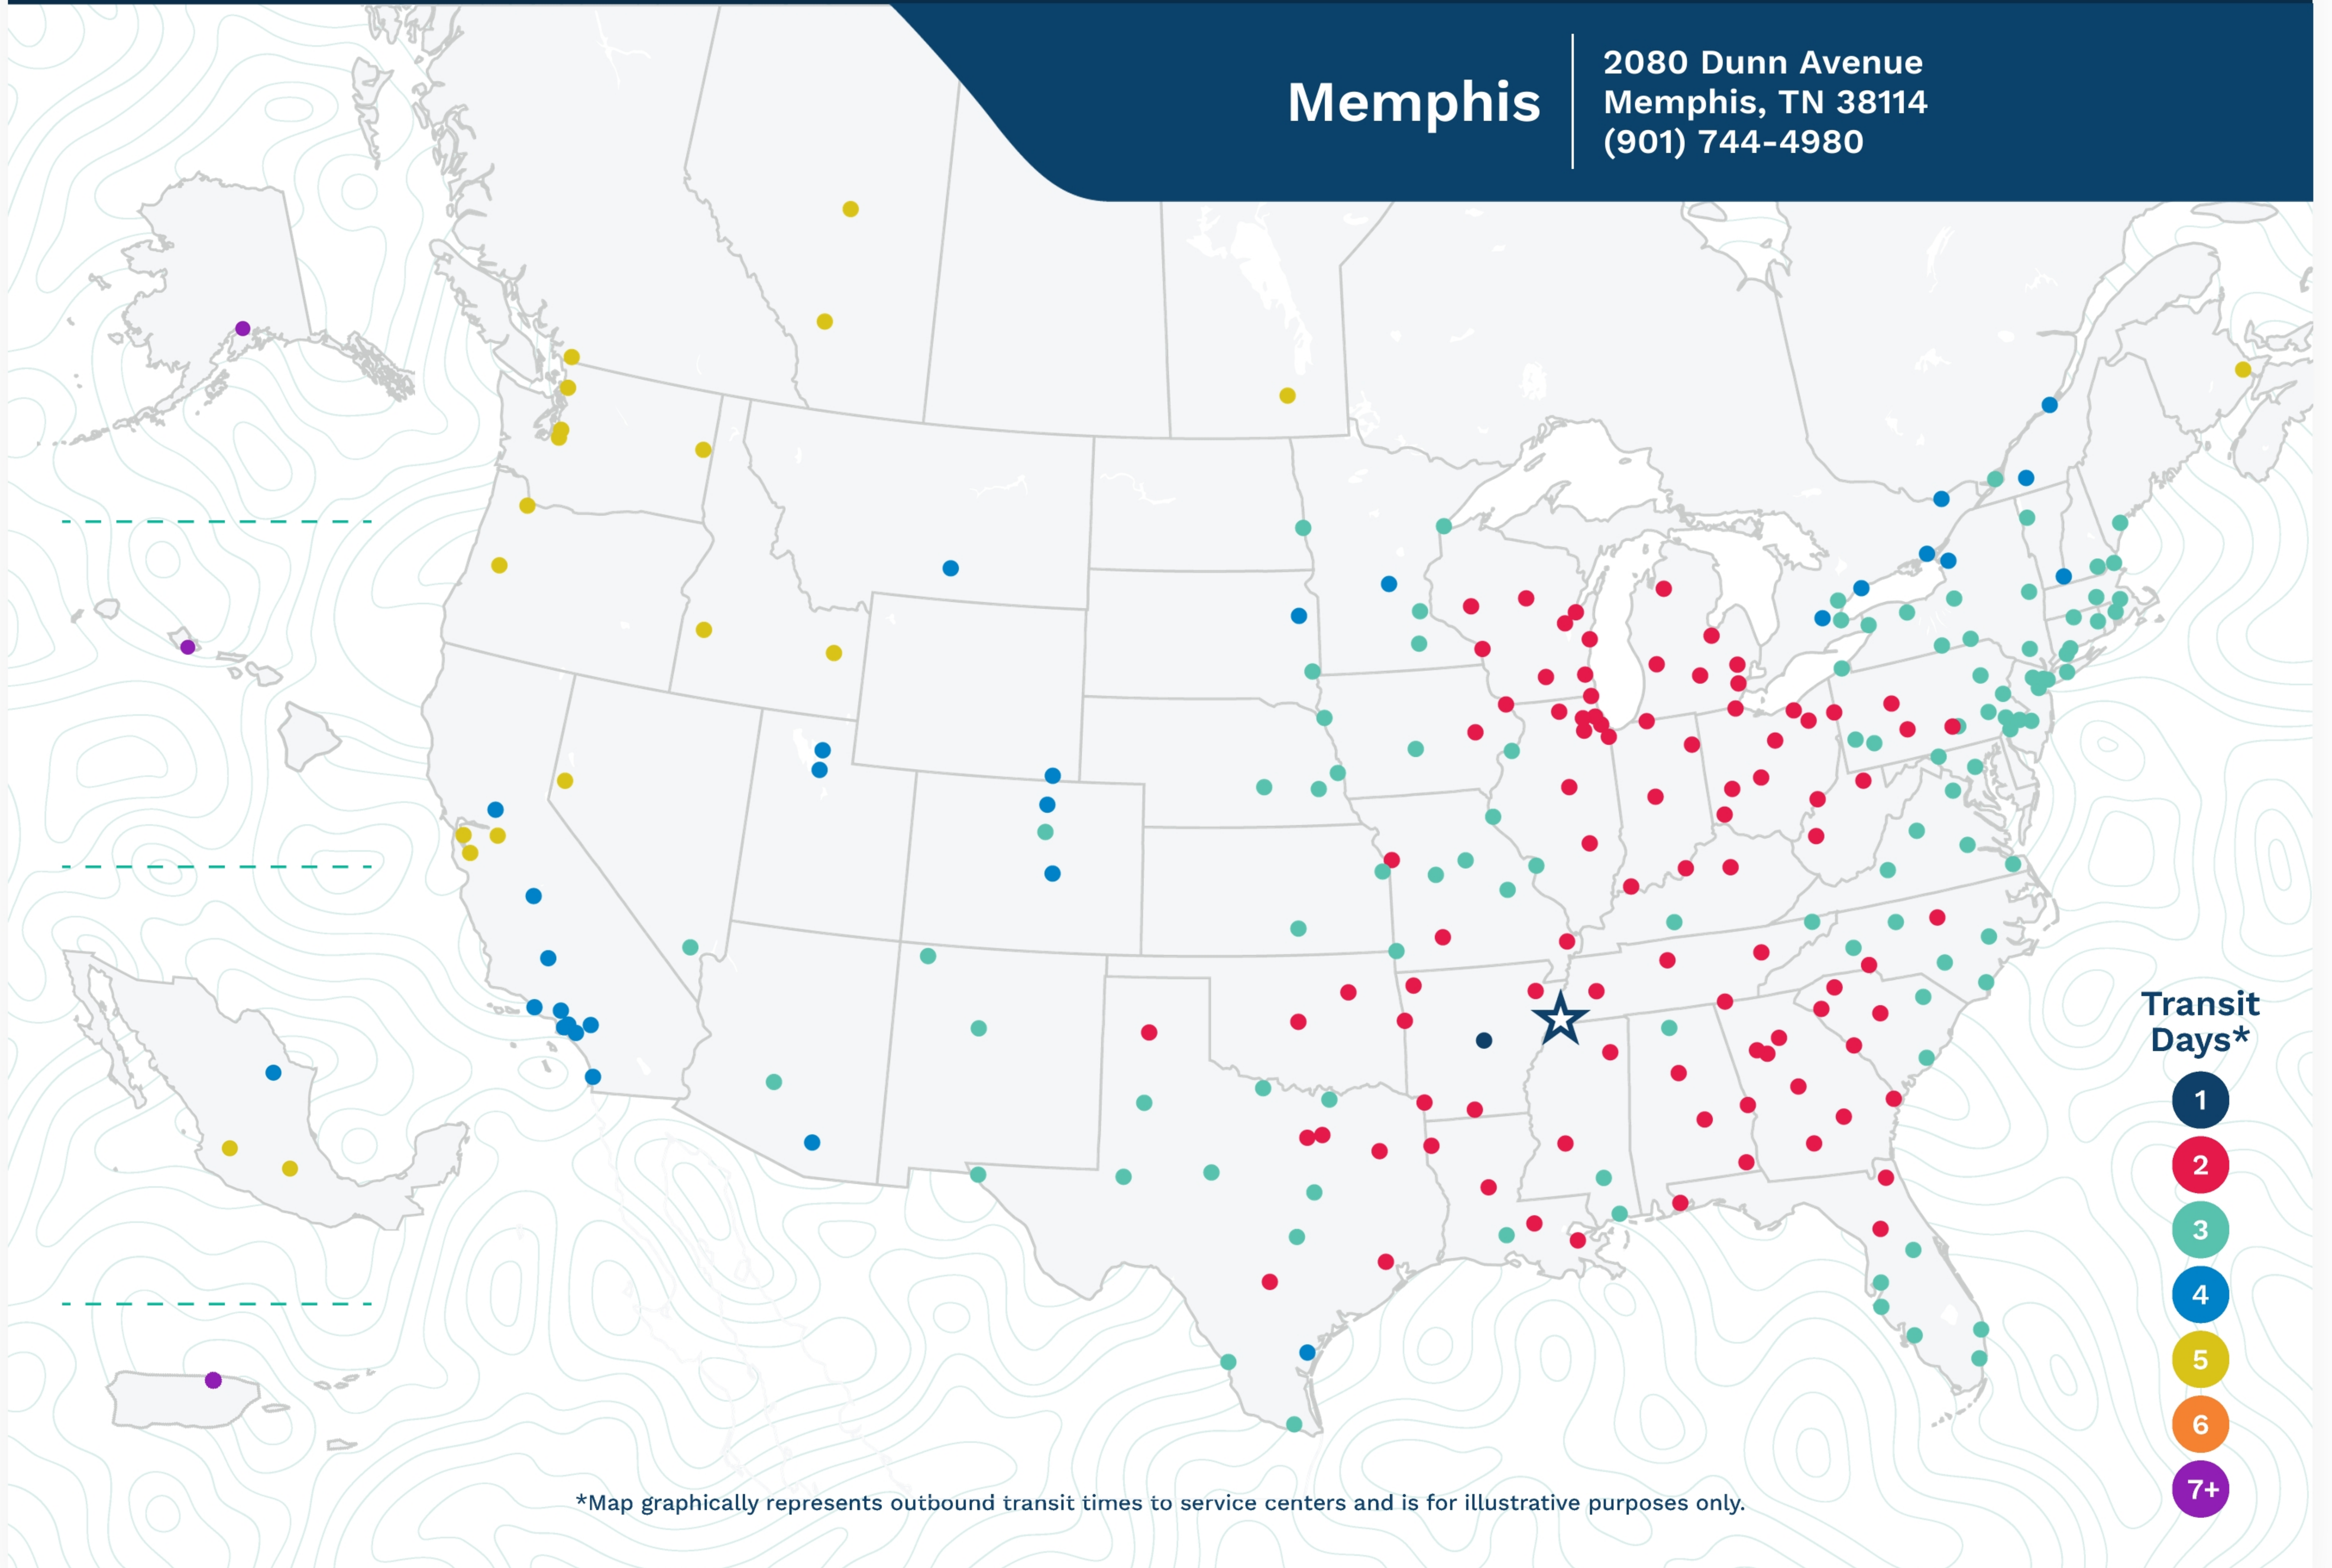

# Advertised Transit Times

via the ABF Freight® Network

## Memphis

2080 Dunn Avenue  
Memphis, TN 38114  
(901) 744-4980

\*Map graphically represents outbound transit times to service centers and is for illustrative purposes only.