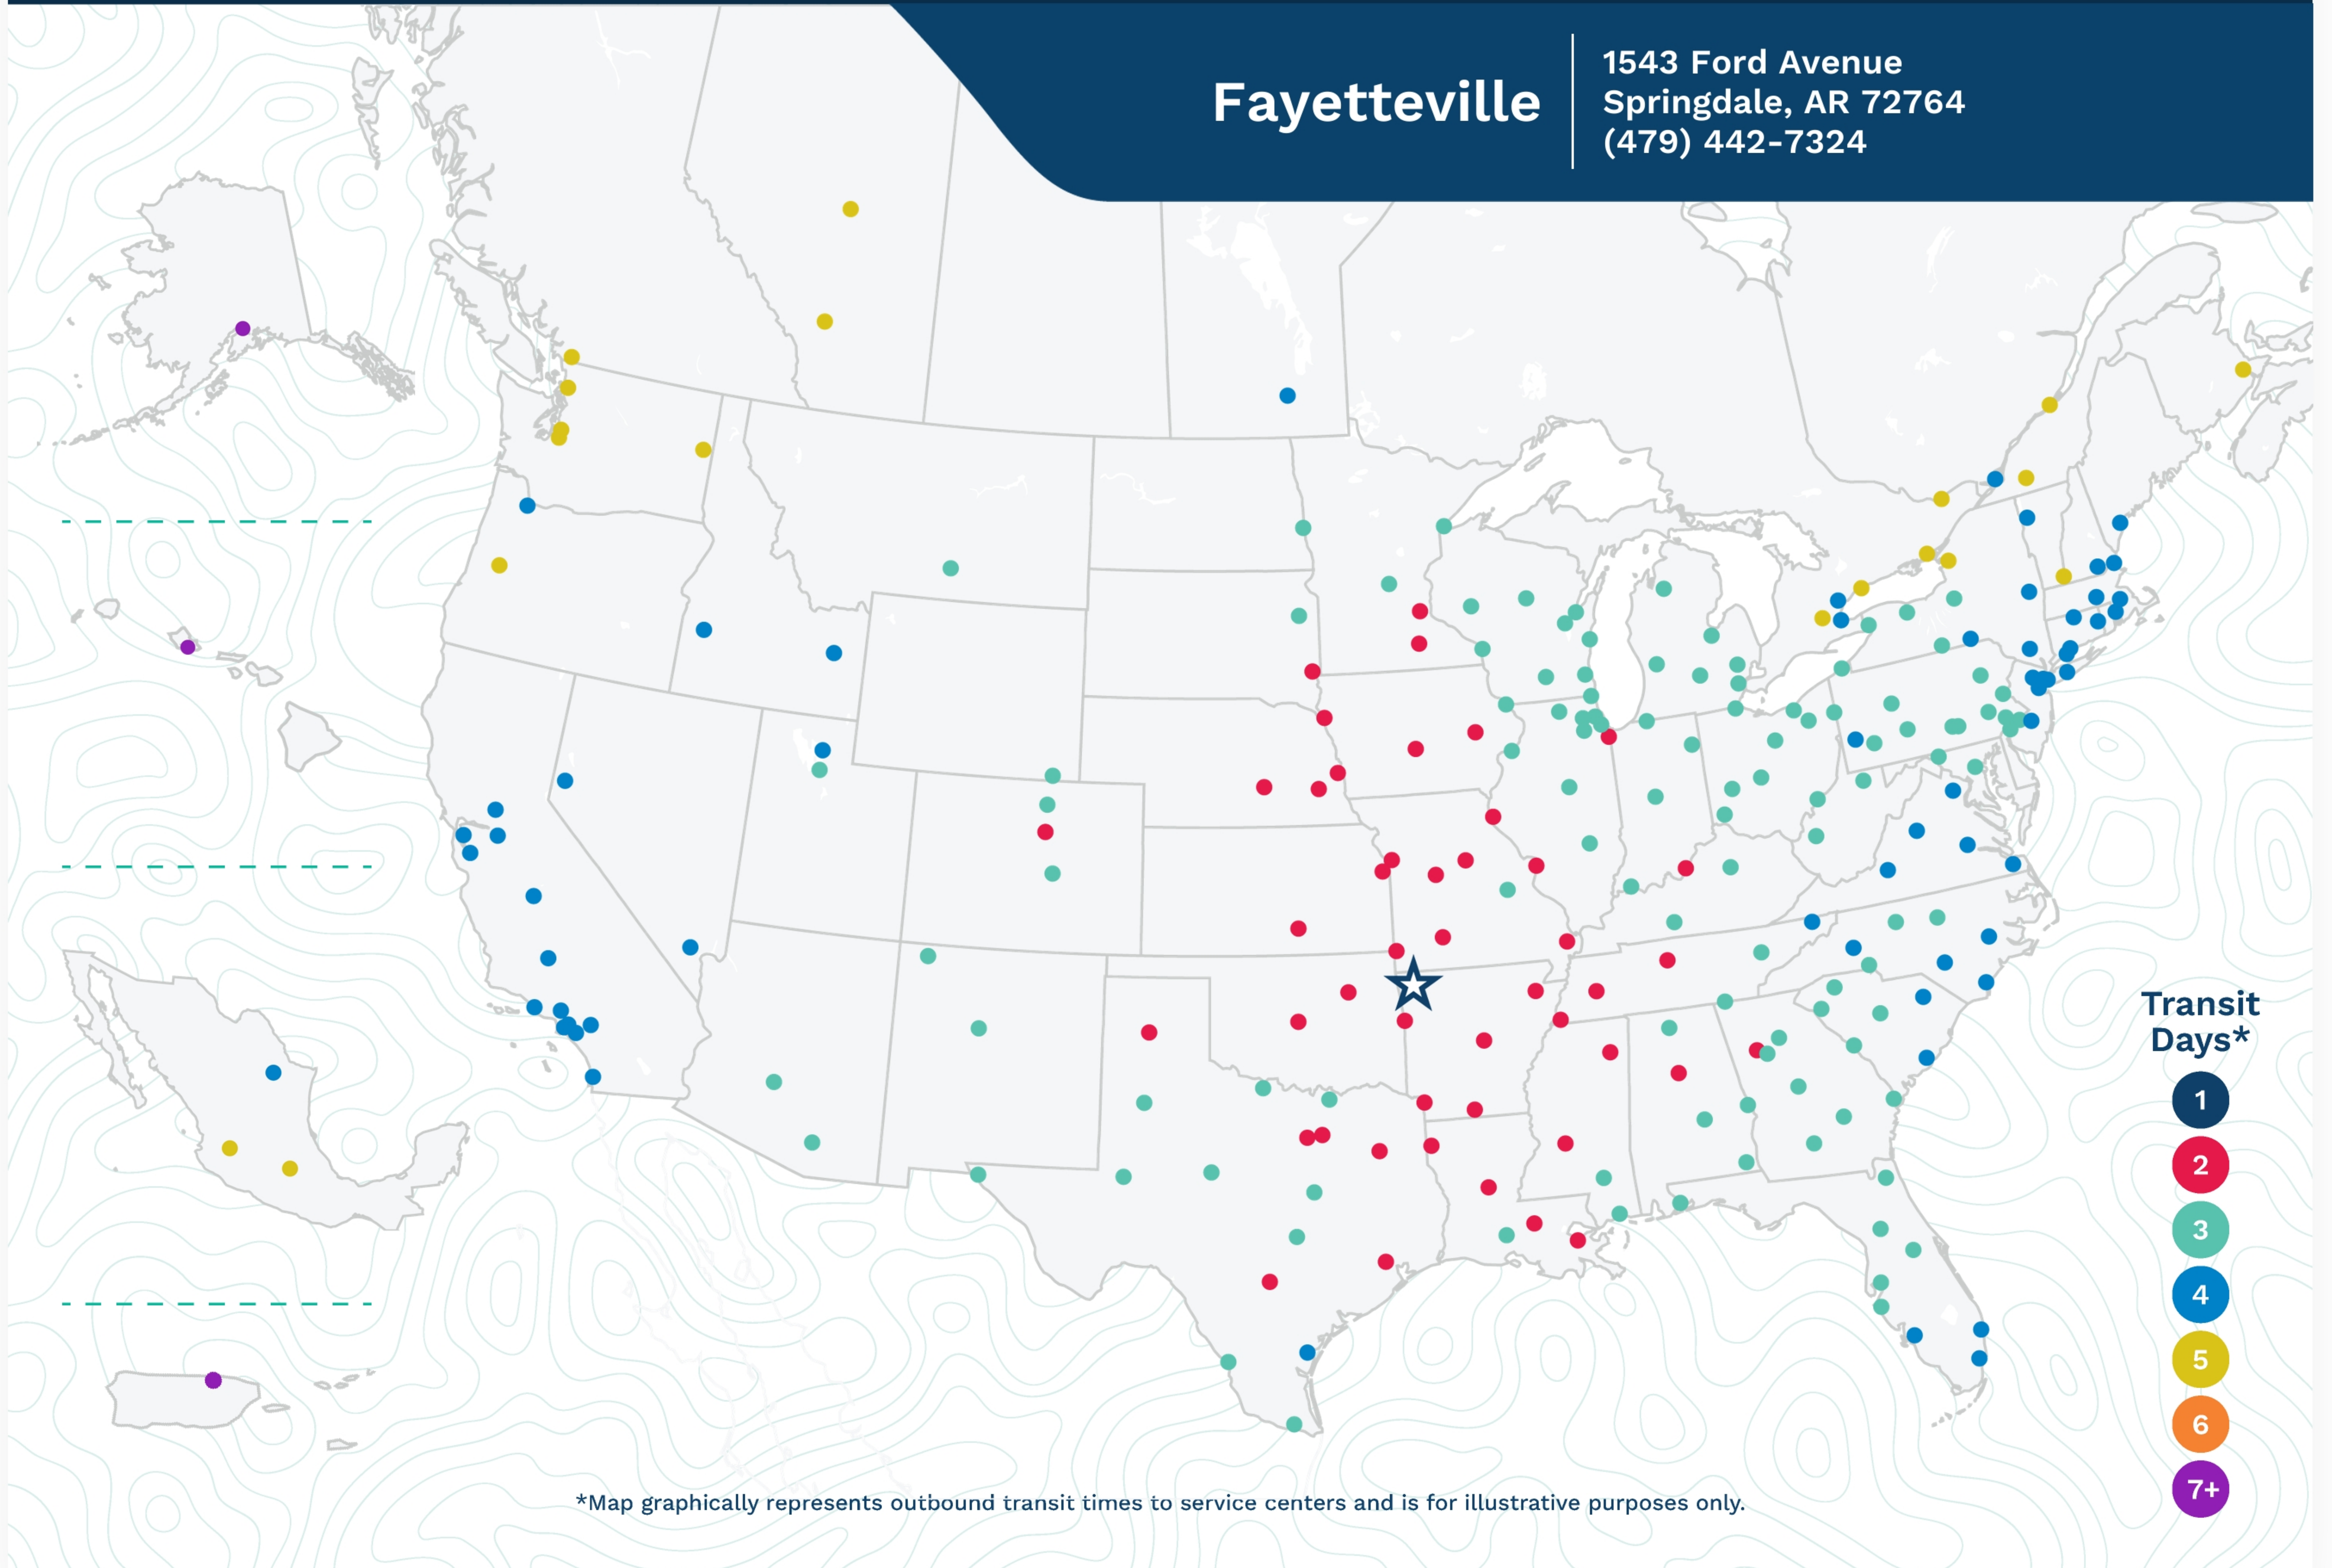

# Advertised Transit Times

via the ABF Freight® Network

## Fayetteville

1543 Ford Avenue  
Springdale, AR 72764  
(479) 442-7324

\*Map graphically represents outbound transit times to service centers and is for illustrative purposes only.